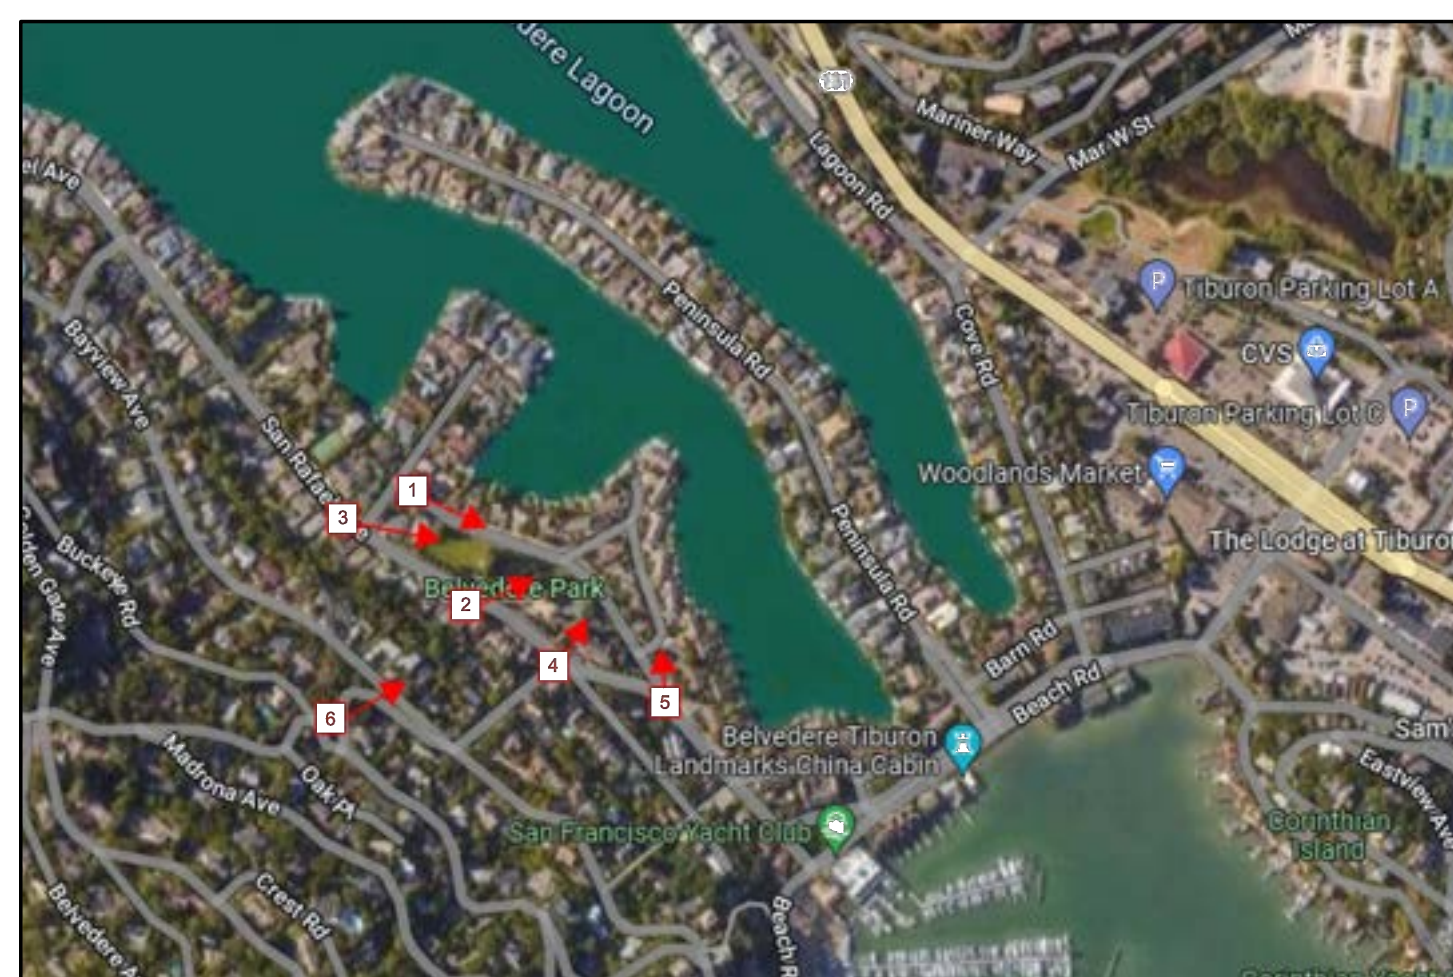

VIEW EAST FROM SAN RAFAEL AVE.

Ghosted

Proposed

Existing

VIEW NORTHEAST FROM LAUREL AVE.

Ghosted

Proposed

Existing

VANTAGE POINT KEY MAP

May 23, 2022

Graphic Scale

Additional Photosimulations

MALLARD POINTE

Belvedere, California

MALLARD POINTE
1951 LLC
Project Sponsor

MISC-2