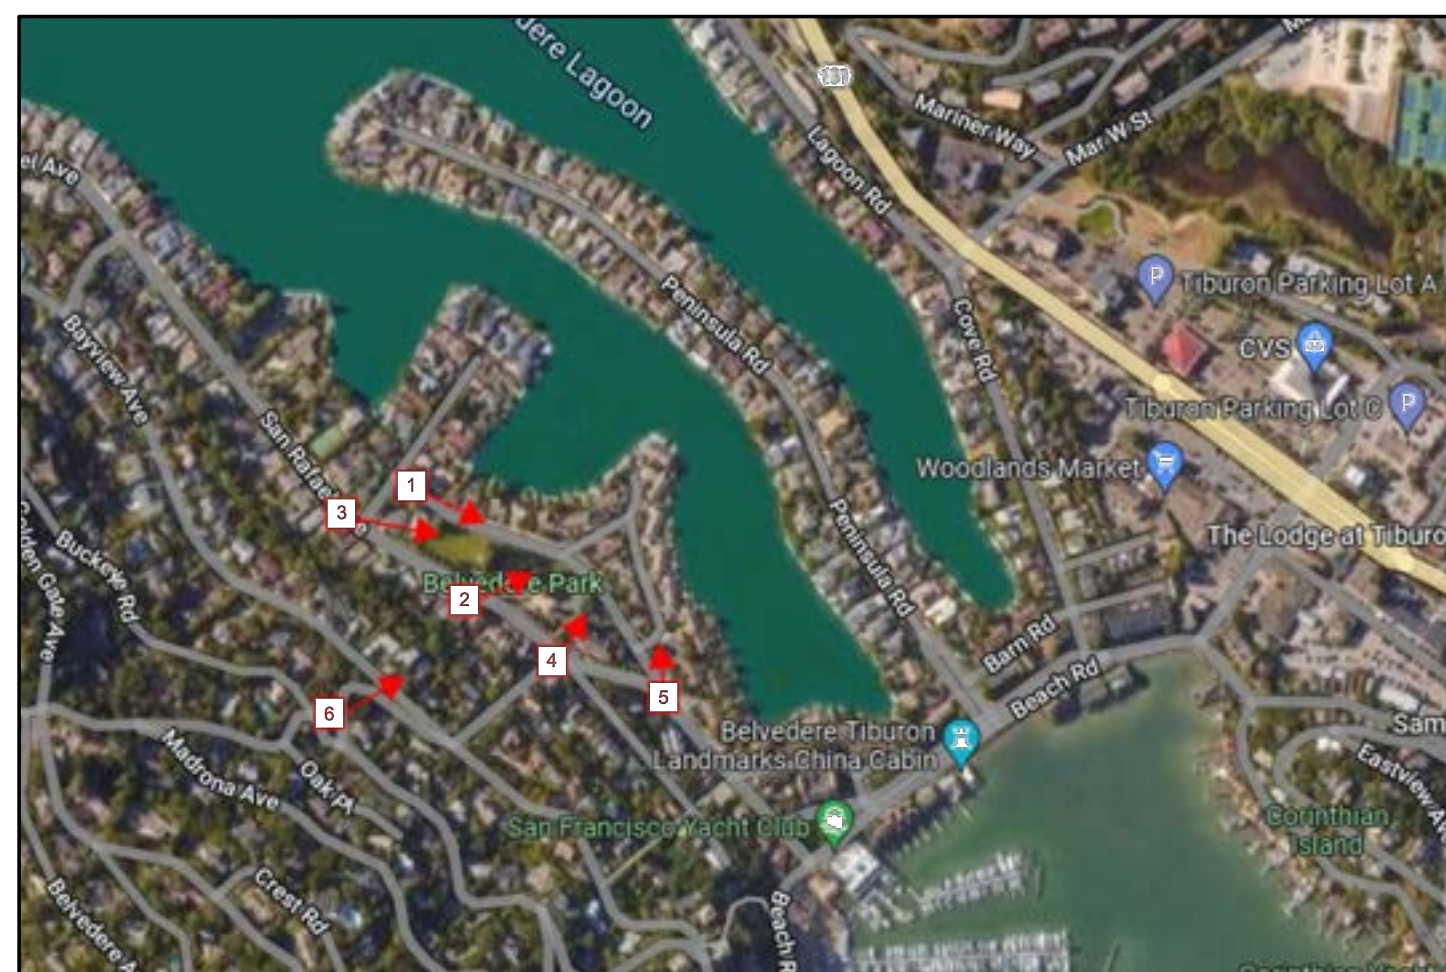

*VIEW NORTH FROM SAN RAFAEL AVE.
COMMUNITY ROAD INTERSECTION*

Proposed

VIEW EAST FROM OAK AVE.

Ghosted

Existing

Proposed

VANTAGE POINT KEY MAP

Existing

Additional Photosimulations

MALLARD POINTE

Belvedere, California

May 23, 2022

Graphic Scale

MALLARD POINTE
1951 LLC
Project Sponsor

MISC-2