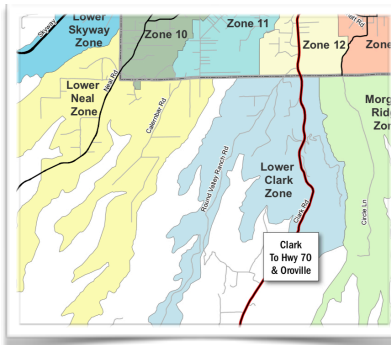

LOWER CLARK ZONE

MORGAN RIDGE
NIMSHEW ZONE
PULGA ZONE
STIRLING ZONE

Captains needed for some zones.
 Contact Jenna Murray
 530-816-2204
 Or
 Kyla Awalt
 530-966-4963

The Camp Fire Zone Project is designed by citizens to help citizens. In their roles as zone captains, individuals meet regularly to share rebuilding questions, resources, and needs specific to their community. Zone Captains then report back to their community/council leaders with updates and information or requests. From Paradise to Concow to Stirling City (and everywhere in between) we are a group of organized individuals working together to unite as one non-political voice, the system is unique by grouping a large number of people together with a unified voice to achieve a common goal of rebuilding their neighborhood/solving issues and being able to save a lot of time and money.