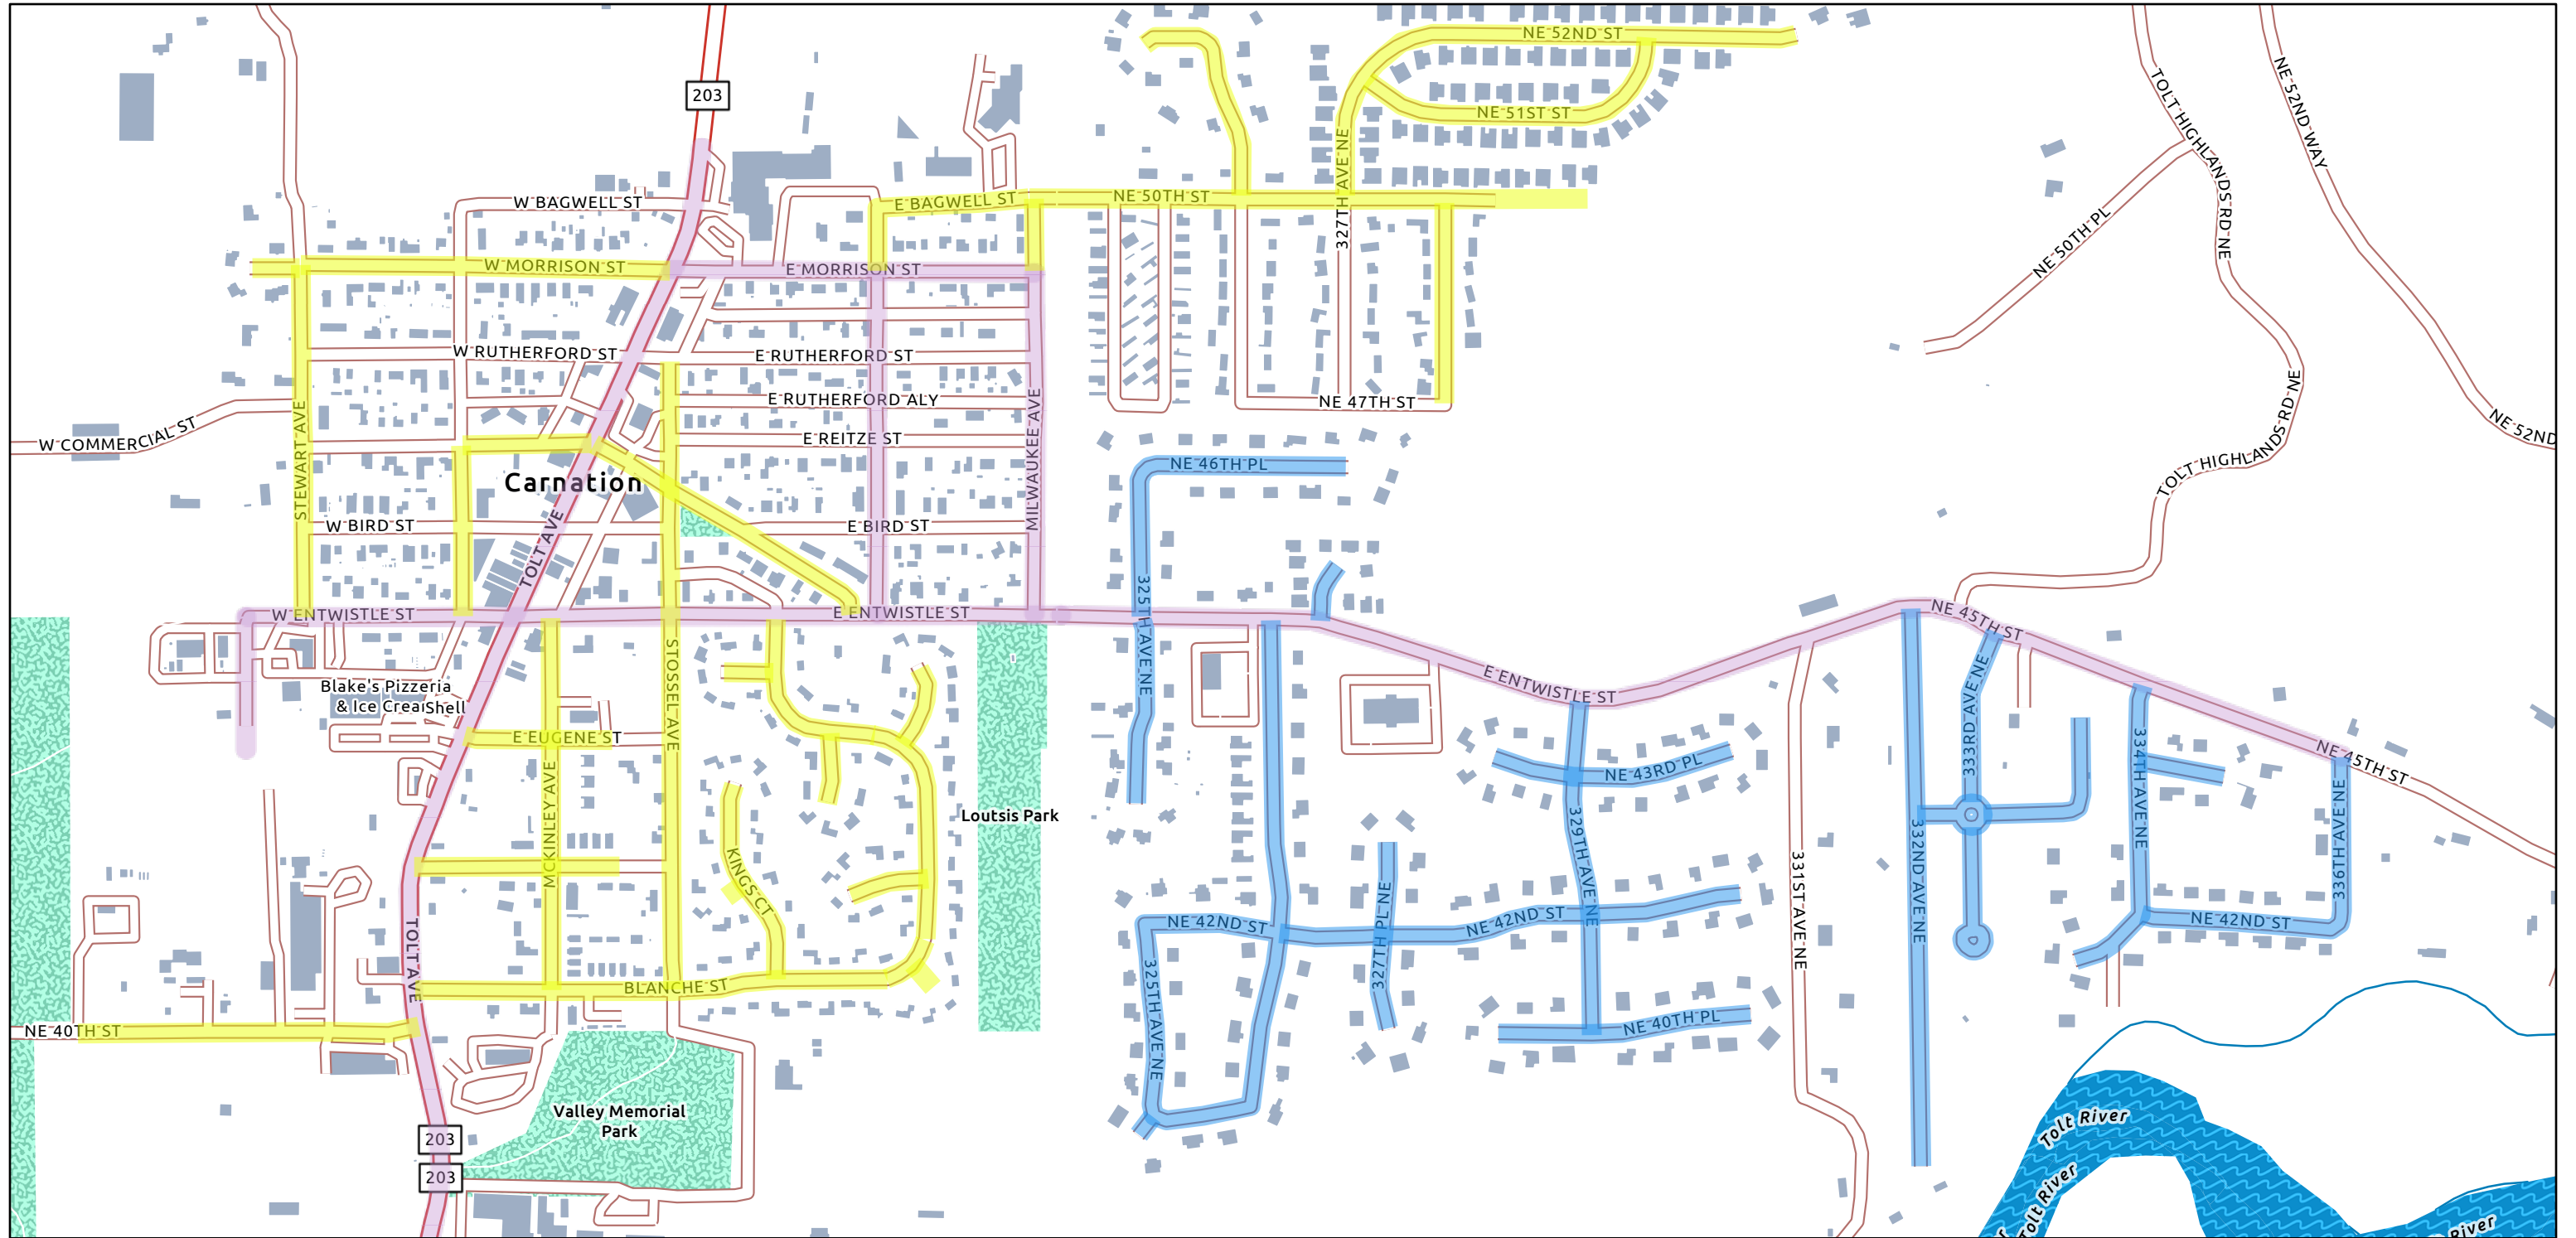

Carnation Street Sweeping Map

12/5/2023

- Route 1 - 4th Thursday of Even Months
- Route 2 - 4th Thursday of Odd Months
- Route 3 - 4th Thursday of Every Month

Esri Community Maps Contributors, King County, WA State Parks GIS, © OpenStreetMap, Microsoft, Esri, HERE, Garmin, SafeGraph, GeoTechnologies, Inc, METI/NASA, USGS, Bureau of Land Management, EPA, NPS, US Census Bureau, USDA