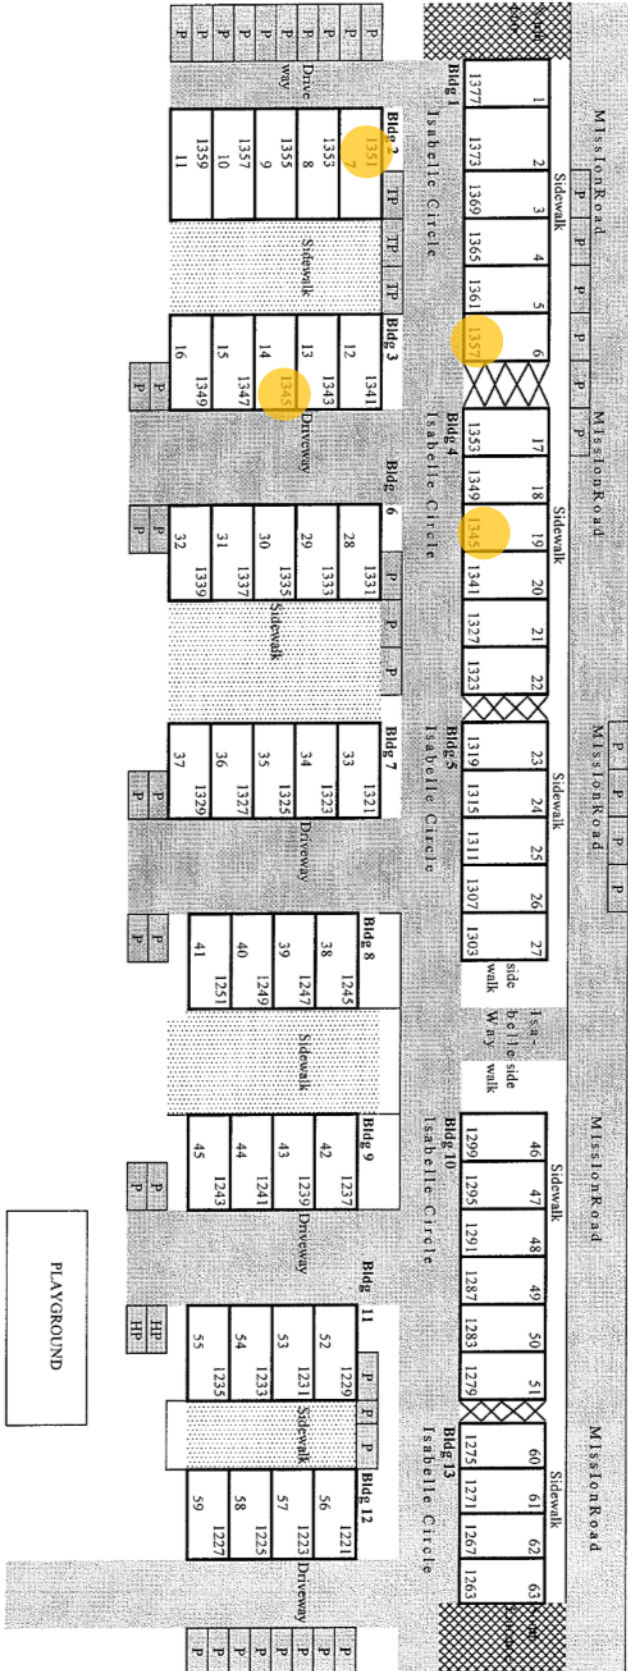

**Town of Colma  
Town Wide Garage Sale  
April 27, 2019 - 9am-5pm**

**Sterling Park Locations & Information  
\*Map of locations on other side**

- 1. 424 B Street**
  - a. Noritake China Set
  - b. Viking Cook Top
  - c. Misc.
- 2. 468 B Street**
  - a. Wedding dress
  - b. Golf clubs
  - c. Microwave
  - d. VCR
- 3. 476 B Street**
  - a. Bikes
  - b. Audio Equipment
  - c. Martial Arts Bag
  - d. Massage Table
- 4. 515 B Street**
  - a. Box bairies
  - b. Tables
- 5. 519 B Street**
  - a. Women's clothing
  - b. Women's shoes
- 6. 435 C Street APT 2**
  - a. Tools
  - b. Kitchen supplies
  - c. Toys
- 7. 441 C Street**
  - a. Accessories
  - b. Clothes
  - c. Shoes
- 8. 464 C Street**
  - a. Miscellaneous
- 9. 471 C Street**
  - a. Clothes
  - b. Toys
  - c. Construction Equipment
- 10. 484 C Street**
  - a. Miscellaneous
- 11. 435 D Street**
  - a. Baby/toddler clothing
- 12. 460 D Street**
  - a. Home décor
  - b. Clothes
  - c. Kid's toys
- 13. 475 D Street**
  - a. Household items
- 14. 490 D Street**  
(entrance on Clark)
  - a. Furniture
  - b. Vintage items
  - c. Kid's stuff
  - d. Kitchenware
- 15. 623 F Street**
  - a. Exercise machine

**Town of Colma  
Town Wide Garage Sale  
April 27, 2019 - 9am-5pm**

**Verano HOA Locations & Information  
\*Map of locations on other side**

- 1. 1345 Mission Road**
  - a. Household Items
  - b. Kitchenware
  
- 2. 1357 Mission Road**
  - a. Bounce-back sporting device
  
- 3. 1433 Mission Road**
  - a. Kid's toys & books
  - b. Kitchen misc
  - c. TV stand
  - d. Bed frame
  
- 4. 1351 Isabelle Circle**
  - a. Oscillating tower fan w/comfort control
  - b. Clothing
  - c. Glassware

# MAP OF VERANO

HOLY CROSS CEMETARY

HOLY CROSS CEMETARY

HOLY CROSS CEMETARY

HOLY CROSS CEMETARY

HOLY CROSS CEMETARY

COLMA CREEK AND BART RIGHT OF WAY

COLMA CREEK AND BART RIGHT OF WAY

COLMA CREEK AND BART RIGHT OF WAY