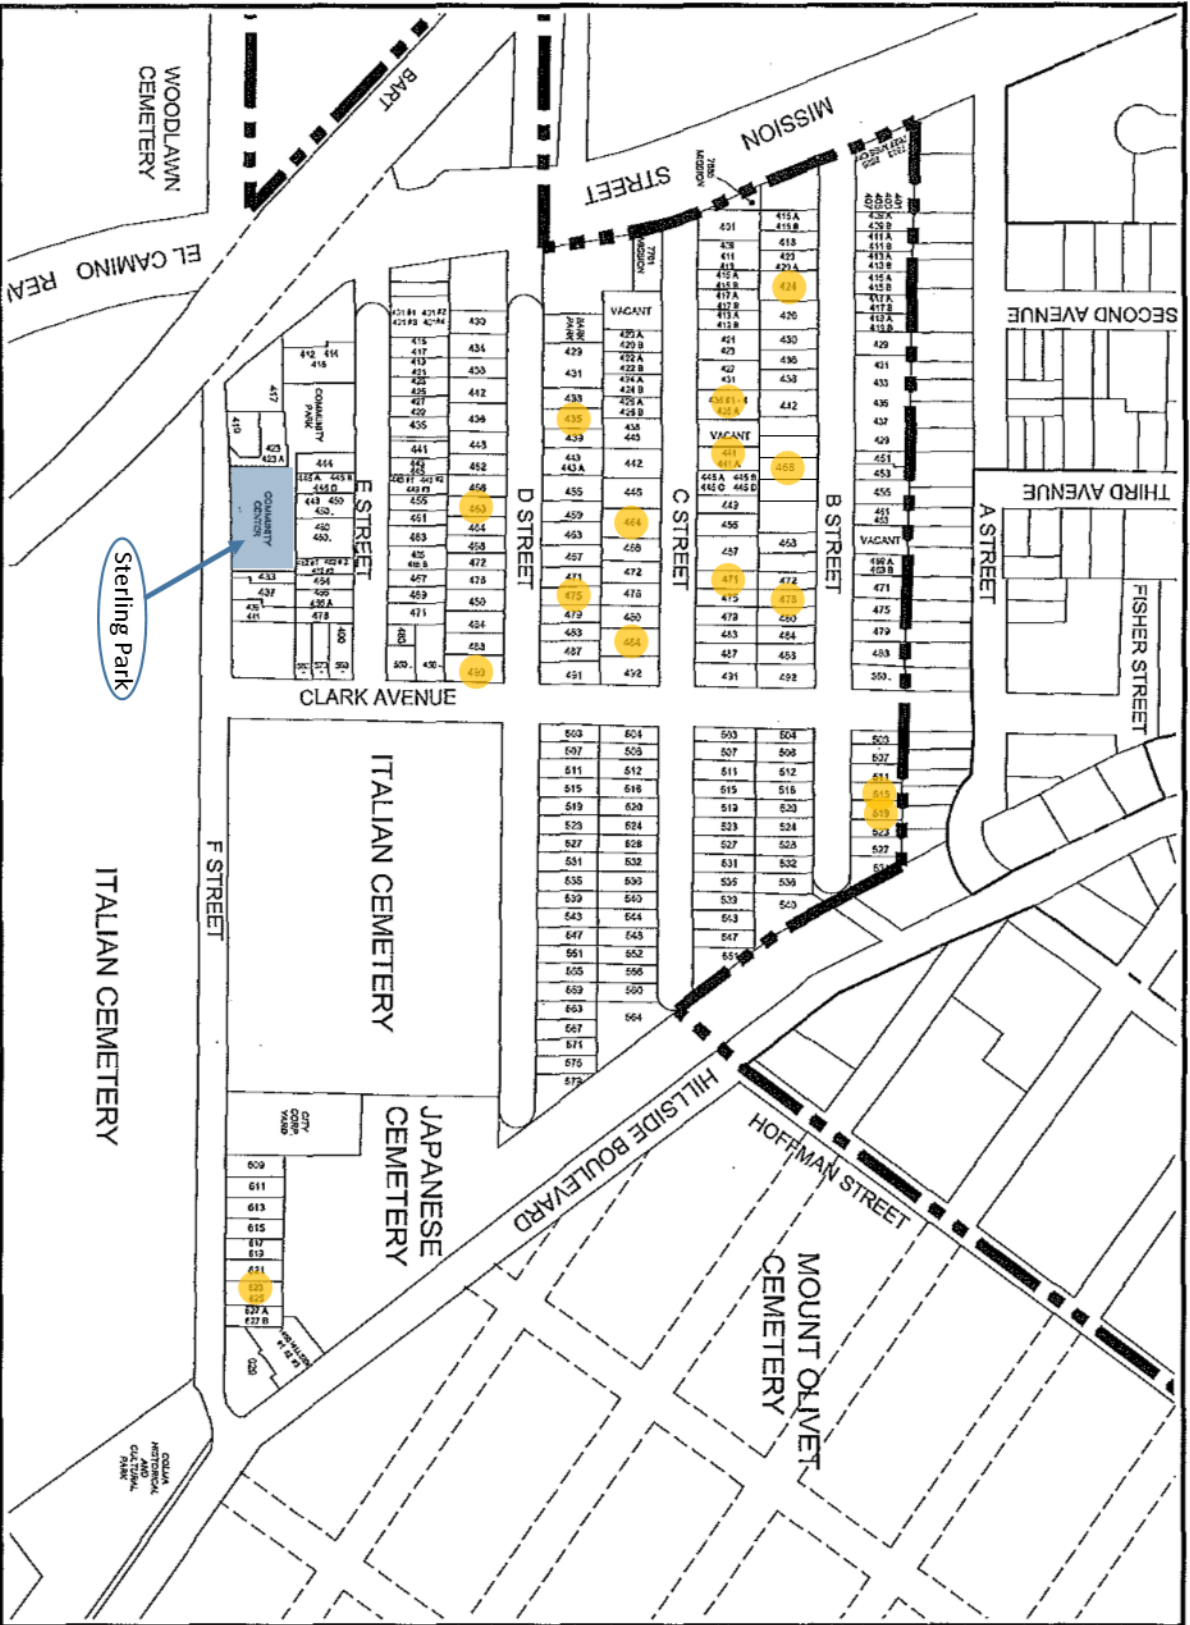

**Town of Colma  
Town Wide Garage Sale  
April 27, 2019 - 9am-5pm**

**Sterling Park Locations & Information  
\*Map of locations on other side**

- 1. 424 B Street**
  - a. Noritake China Set
  - b. Viking Cook Top
  - c. Misc.
- 2. 468 B Street**
  - a. Wedding dress
  - b. Golf clubs
  - c. Microwave
  - d. VCR
- 3. 476 B Street**
  - a. Bikes
  - b. Audio Equipment
  - c. Martial Arts Bag
  - d. Massage Table
- 4. 515 B Street**
  - a. Box bairies
  - b. Tables
- 5. 519 B Street**
  - a. Women's clothing
  - b. Women's shoes
- 6. 435 C Street APT 2**
  - a. Tools
  - b. Kitchen supplies
  - c. Toys
- 7. 441 C Street**
  - a. Accessories
  - b. Clothes
  - c. Shoes
- 8. 464 C Street**
  - a. Miscellaneous
- 9. 471 C Street**
  - a. Clothes
  - b. Toys
  - c. Construction Equipment
- 10. 484 C Street**
  - a. Miscellaneous
- 11. 435 D Street**
  - a. Baby/toddler clothing
- 12. 460 D Street**
  - a. Home décor
  - b. Clothes
  - c. Kid's toys
- 13. 475 D Street**
  - a. Household items
- 14. 490 D Street**  
(entrance on Clark)
  - a. Furniture
  - b. Vintage items
  - c. Kid's stuff
  - d. Kitchenware
- 15. 623 F Street**
  - a. Exercise machine

## STERLING PARK RESIDENTIAL ADDRESS LOCATIONS

- 425 STREET ADDRESS
- CITY LIMIT LINE
- PUBLIC FACILITY

Note: Only street addresses for residential properties are shown.

The Applicant, No. 381 Quaker Point Boulevard, Suite 300, Danville, CA 94519, (925) 256-6212 and info@sterlingpark.com

# MAP OF VERANO

HOLY CROSS CEMETARY

HOLY CROSS CEMETARY

HOLY CROSS CEMETARY

HOLY CROSS CEMETARY

HOLY CROSS CEMETARY

COLMA CREEK AND BART RIGHT OF WAY

COLMA CREEK AND BART RIGHT OF WAY