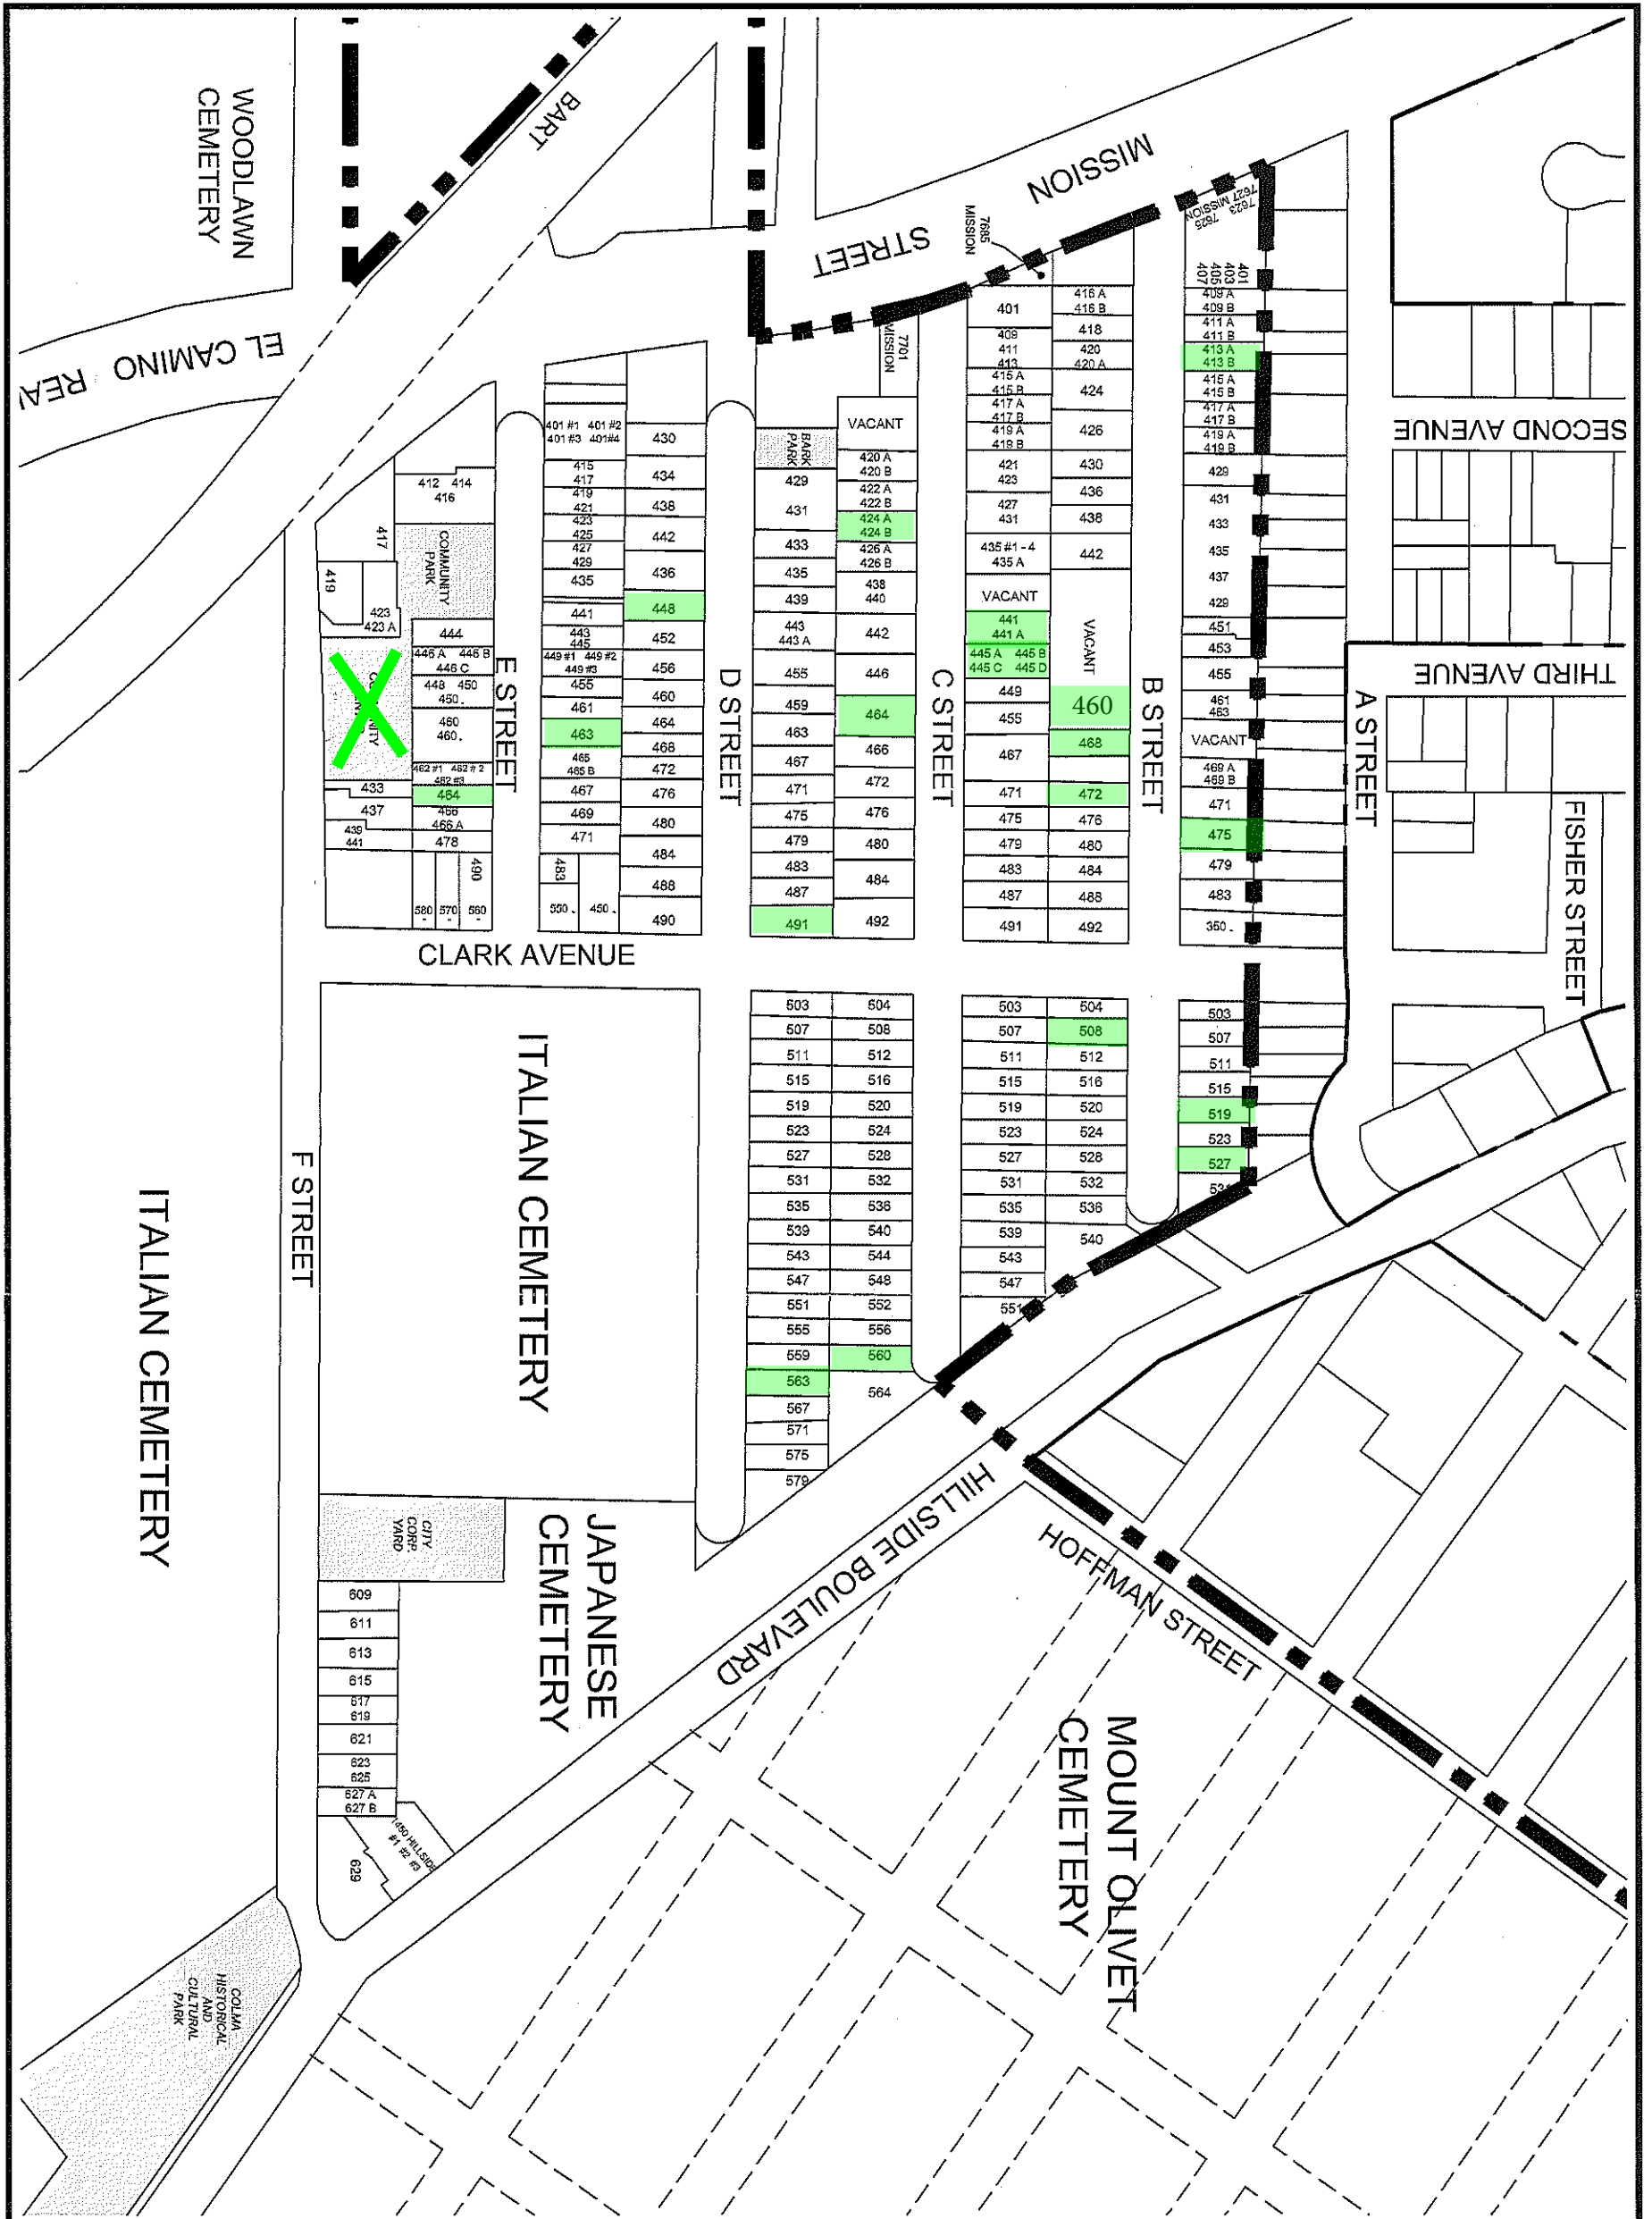

TOWN OF COLMA

STERLING PARK RESIDENTIAL ADDRESS LOCATIONS

Note: Only street addresses for residential properties are shown.

Plan Prepared By:
LSA Associates, Inc., 395 Oyster Point Boulevard, Suite 307, South San Francisco, CA 94080, (650) 236-0015
southsanfrancisco@lsa-assoc.com 04/2010