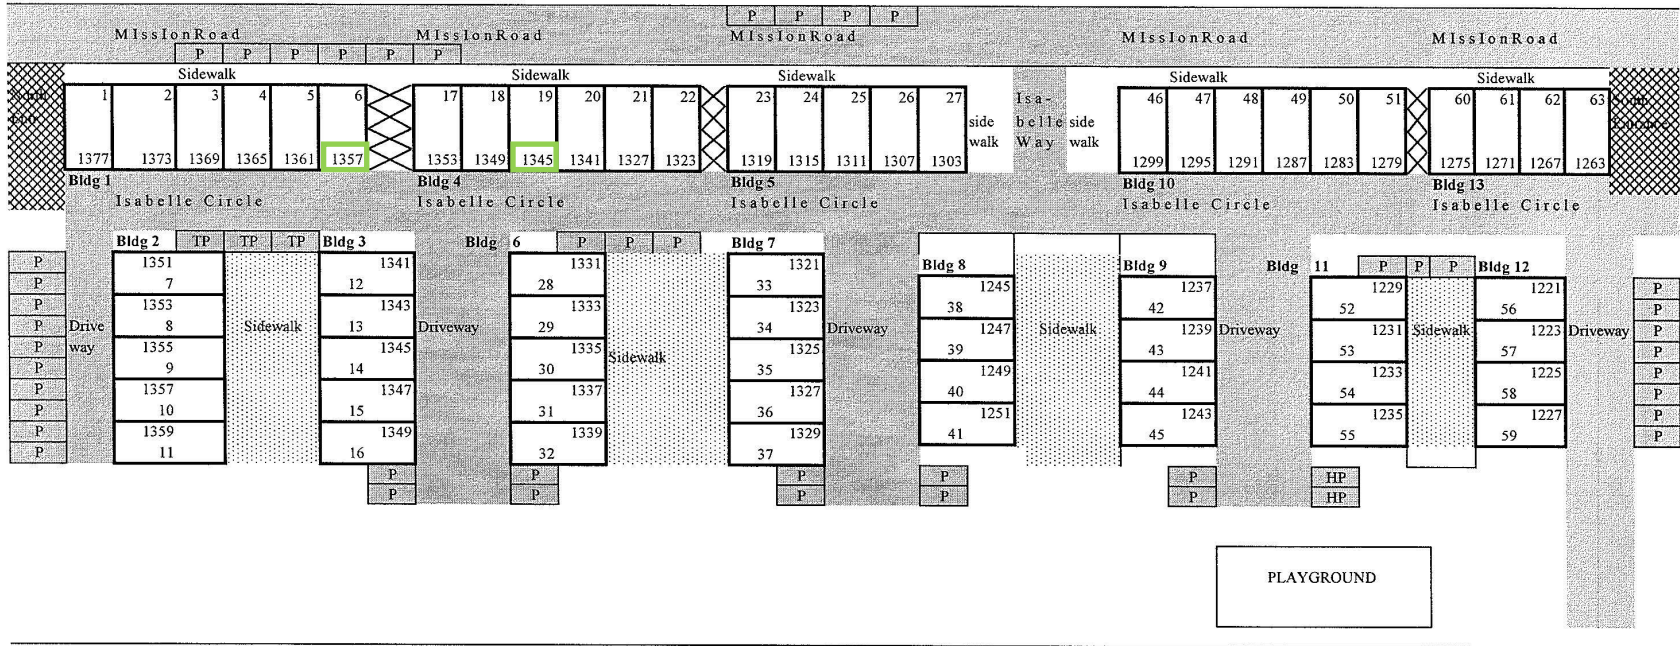

TOWN OF COLMA

STERLING PARK RESIDENTIAL ADDRESS LOCATIONS

Note: Only street addresses for residential properties are shown.

Plan Prepared By:
LSA Associates, Inc., 395 Oyster Point Boulevard, Suite 307, South San Francisco, CA 94080, (650) 236-0015
southsanfrancisco@lsa-assoc.com 04/2010

**Town of Colma
Town Wide Garage Sale
April 23, 2022 - 9am-5pm**

**Verano HOA Locations
& Information**

- 1. 1345 Mission Road**
 - a. Household items for \$1
 - b. Household items for 25 cents

- 2. 1357 Mission Road**
 - a. Elliptical

- 3. 1433 Mission Road**
 - a. Kid's toys
 - b. Kitchen items

MAP OF VERANO

HOLY CROSS CEMETARY HOLY CROSS CEMETARY HOLY CROSS CEMETARY HOLY CROSS CEMETARY HOLY CROSS CEMETARY

1433

COLMA CREEK AND BART RIGHT OF WAY COLMA CREEK AND BART RIGHT OF WAY COLMA CREEK AND BART RIGHT OF WAY