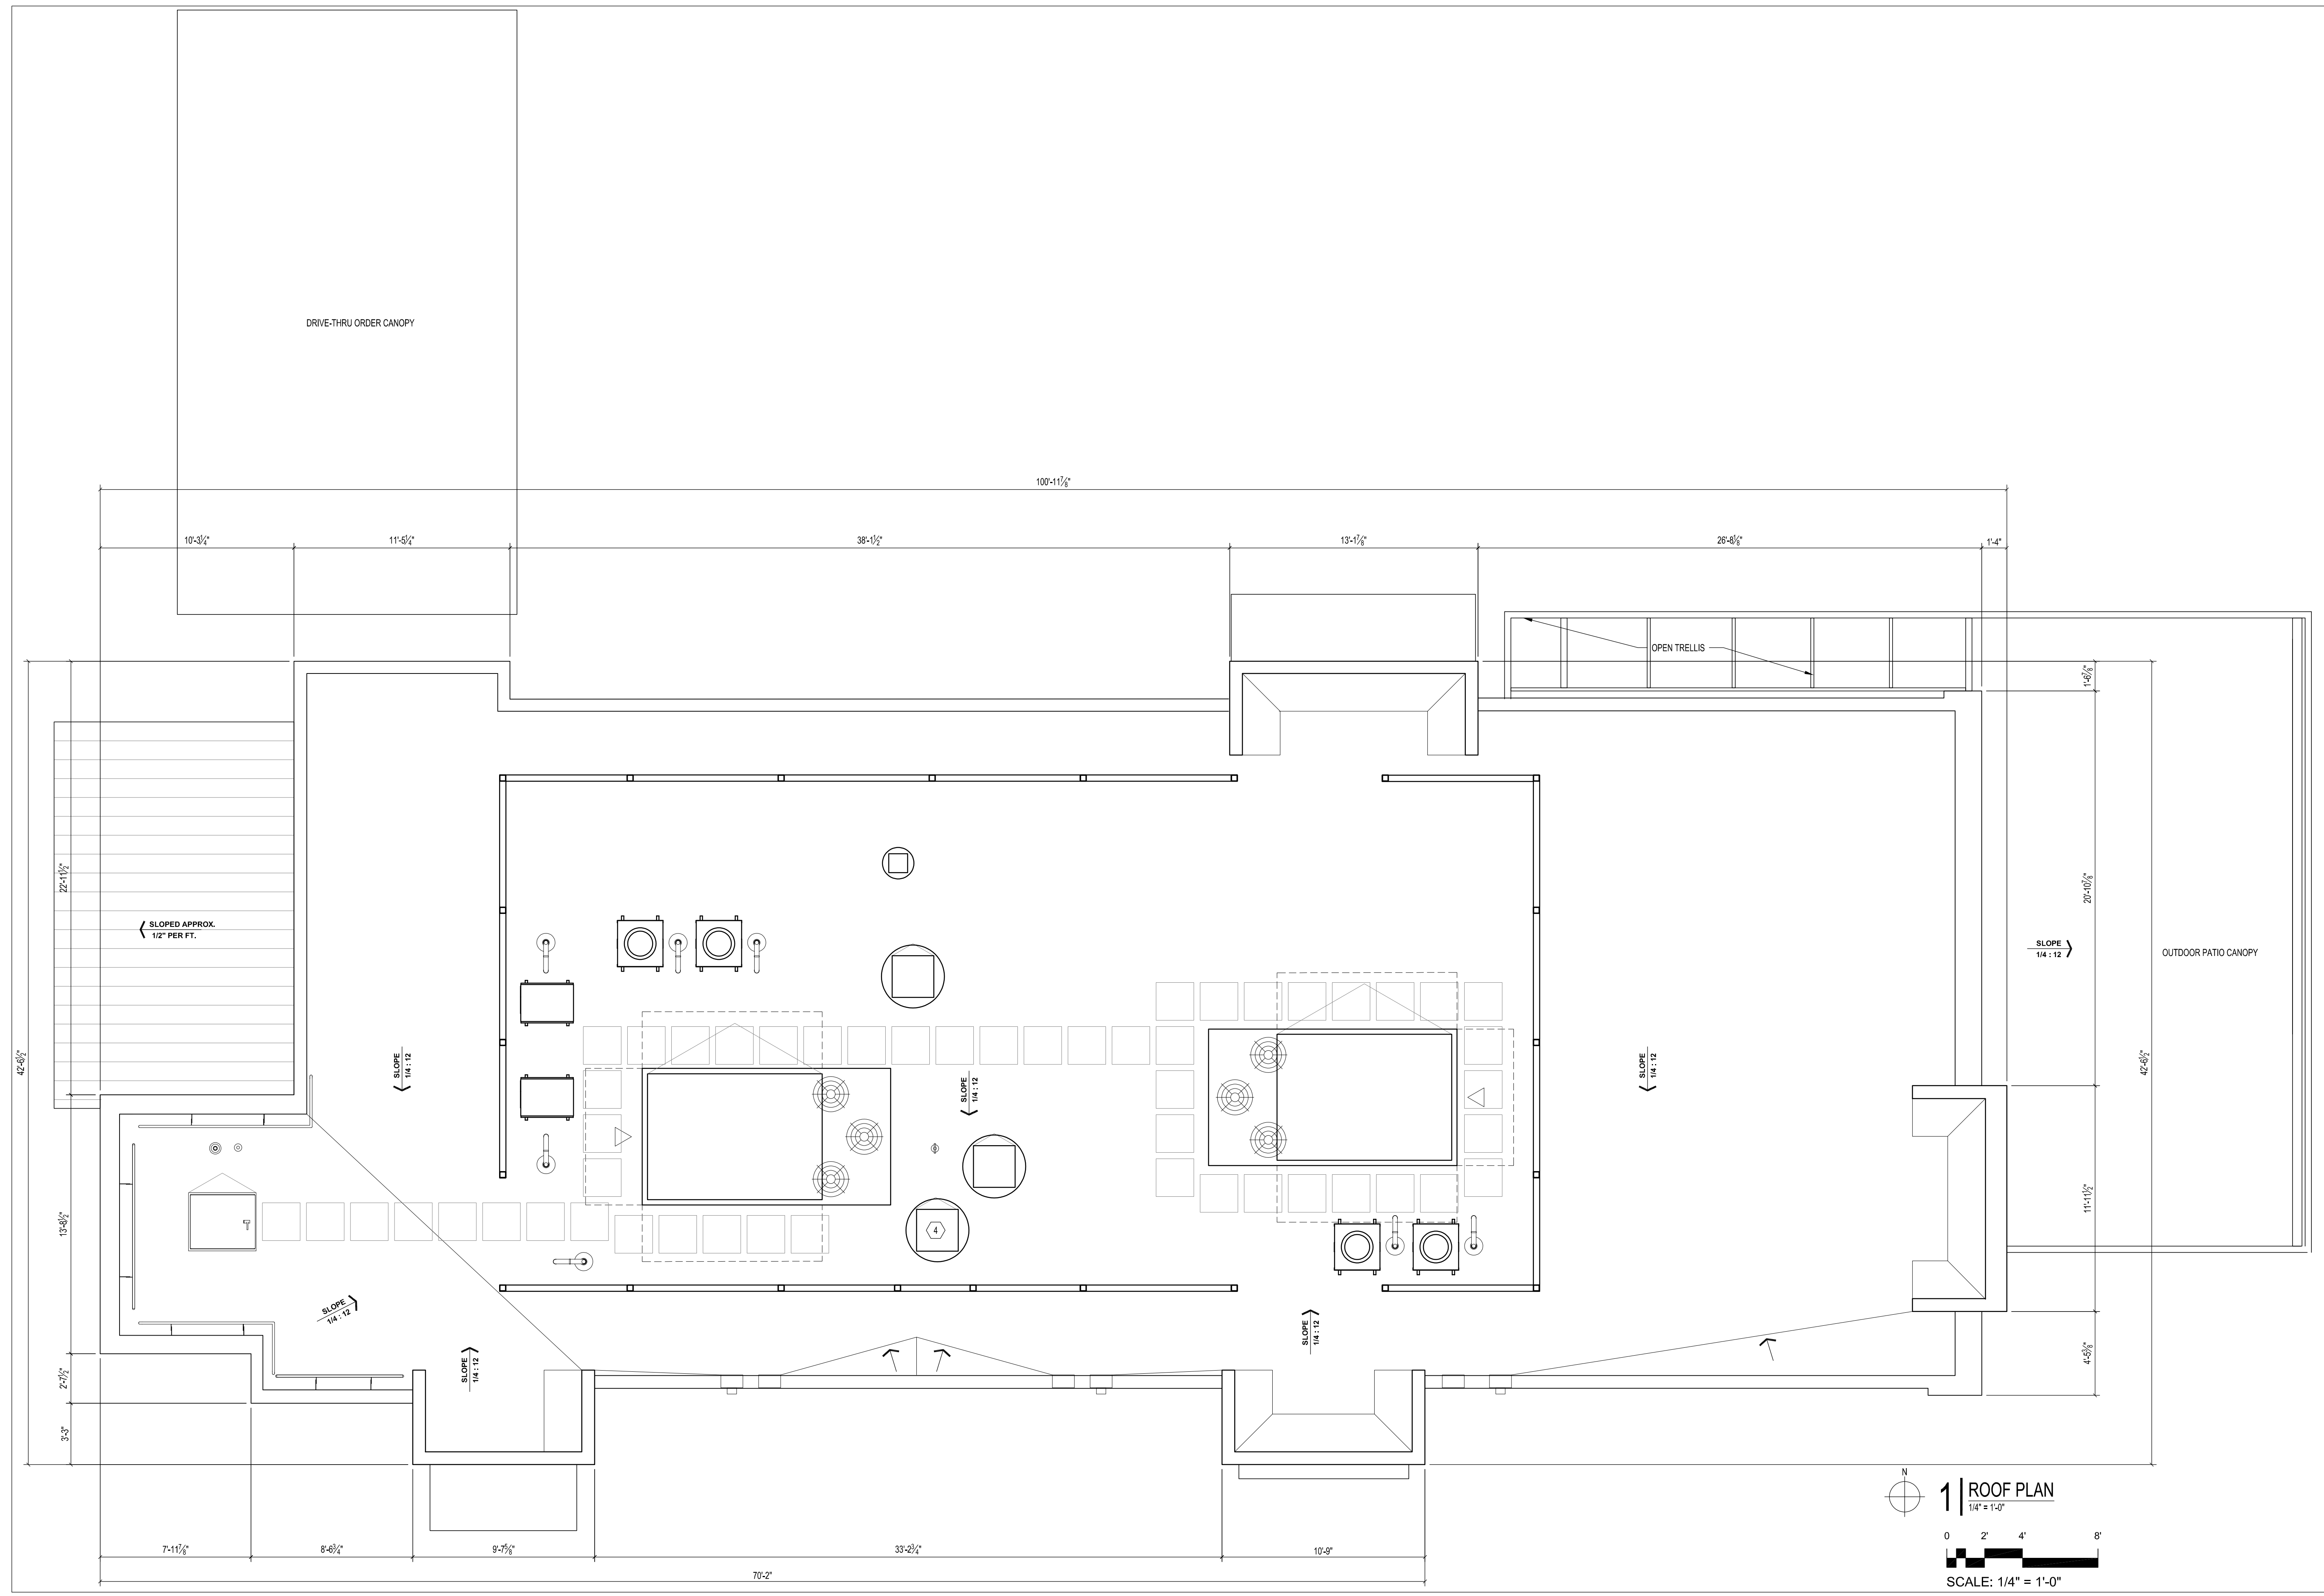

Restaurant Support Office
6800 Bishop Road, Plano, TX 75024
Tel: 972-769-3100 Fax: 972-769-3101

Restaurant:
Raising Cane's
Restaurant #0941
123 Colma BLVD
Colma, California 94014
P4E-HV

Designer's Information:
CSRS
8555 United Plaza Blvd.
Baton Rouge, Louisiana 70809
Telephone: 225 769-0546
www.csrsinc.com

Prototype Phase: 2021-3.0
Project Issue Date: 09-09-2022
CSRS Project Manager: TL

ENTITLEMENT
09-09-2022

Sheet Versions:

#	Date	Description
-	-	-
-	-	-
-	-	-
-	-	-
-	-	-
-	-	-
-	-	-
-	-	-
-	-	-
-	-	-

Sheet Title:
ROOF PLAN

Sheet Number:
A1.50