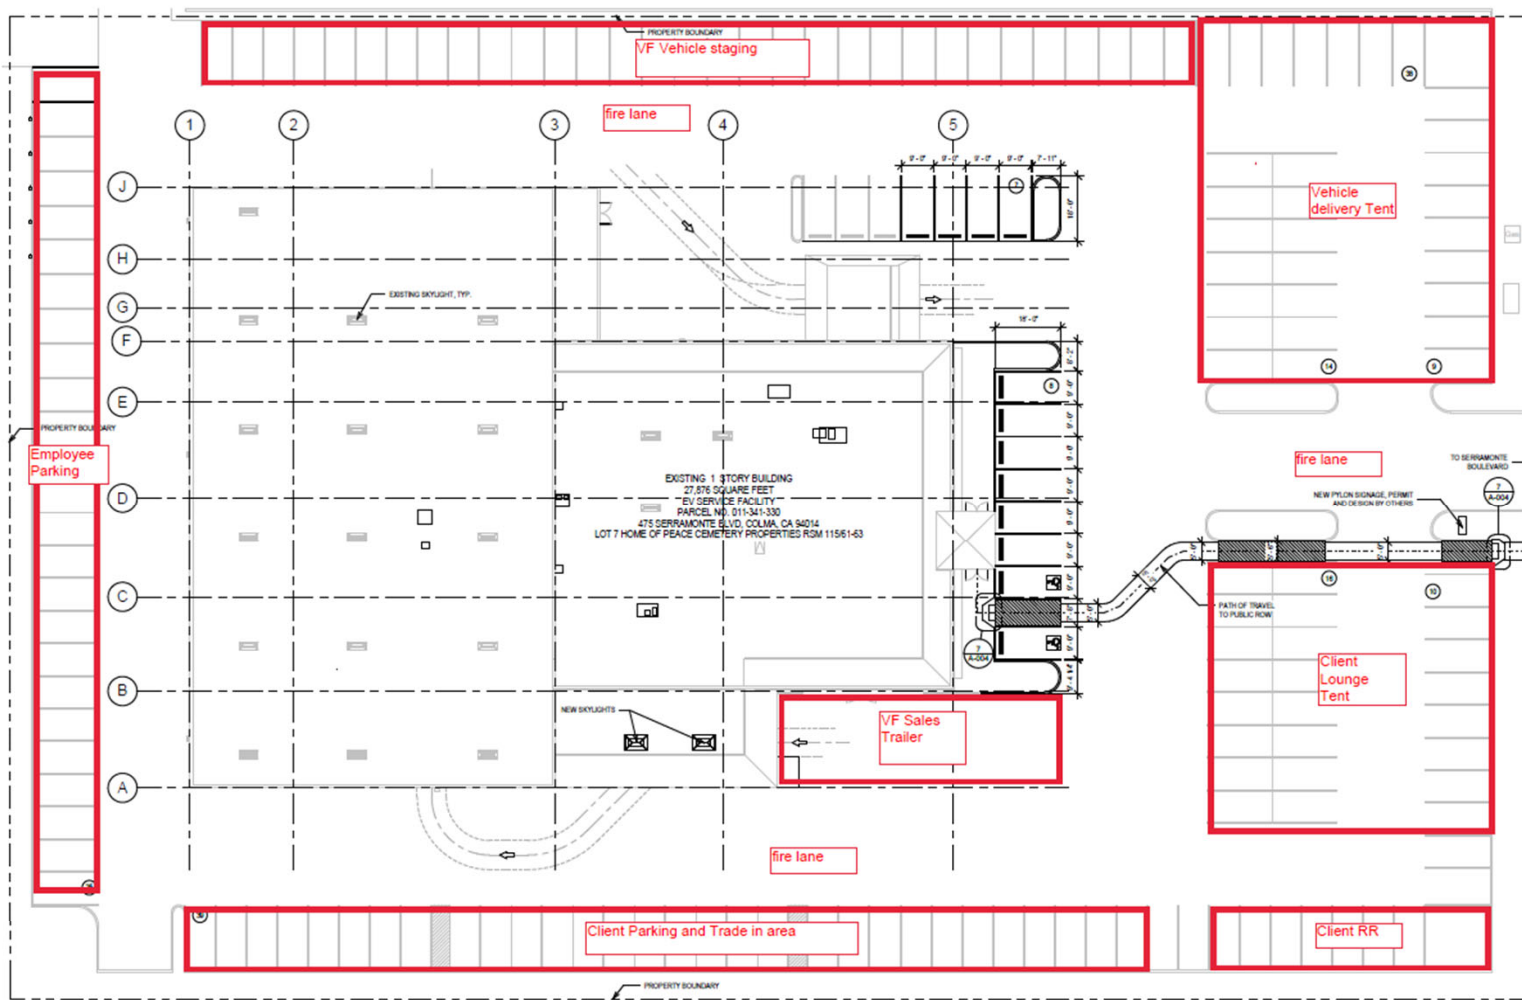

EXISTING SOUTH ELEVATION

PROPOSED PAINTED SOUTH ELEVATION

PANTONE 11-0601 TCX
Bright White

	Color Data:
	sRGB: 236, 182, 110
	L*a*b*: 53, 30, 33
	HEX: #E8D8B8
	Page: 10
PANTONE 11-0601 TCX Bright White	Tap into color psychology with Harmonies and Shades
	Cross Reference to best match color to materials

EXISTING EAST ELEVATION

PROPOSED PAINTED EAST ELEVATION

PANTONE 11-0601 TCX
Bright White

Color Data:

sRGB:	236, 182, 110
L*a*b*:	53, 30, 33
HEX:	#E8D8A8
Page:	10

PANTONE 11-0601 TCX
Bright White

- Tap into color psychology with [Harmonies and Shades](#)
- [Cross Reference](#) to best match color to materials

SITE PLAN WITHOUT UTILIZING THE BUILDING