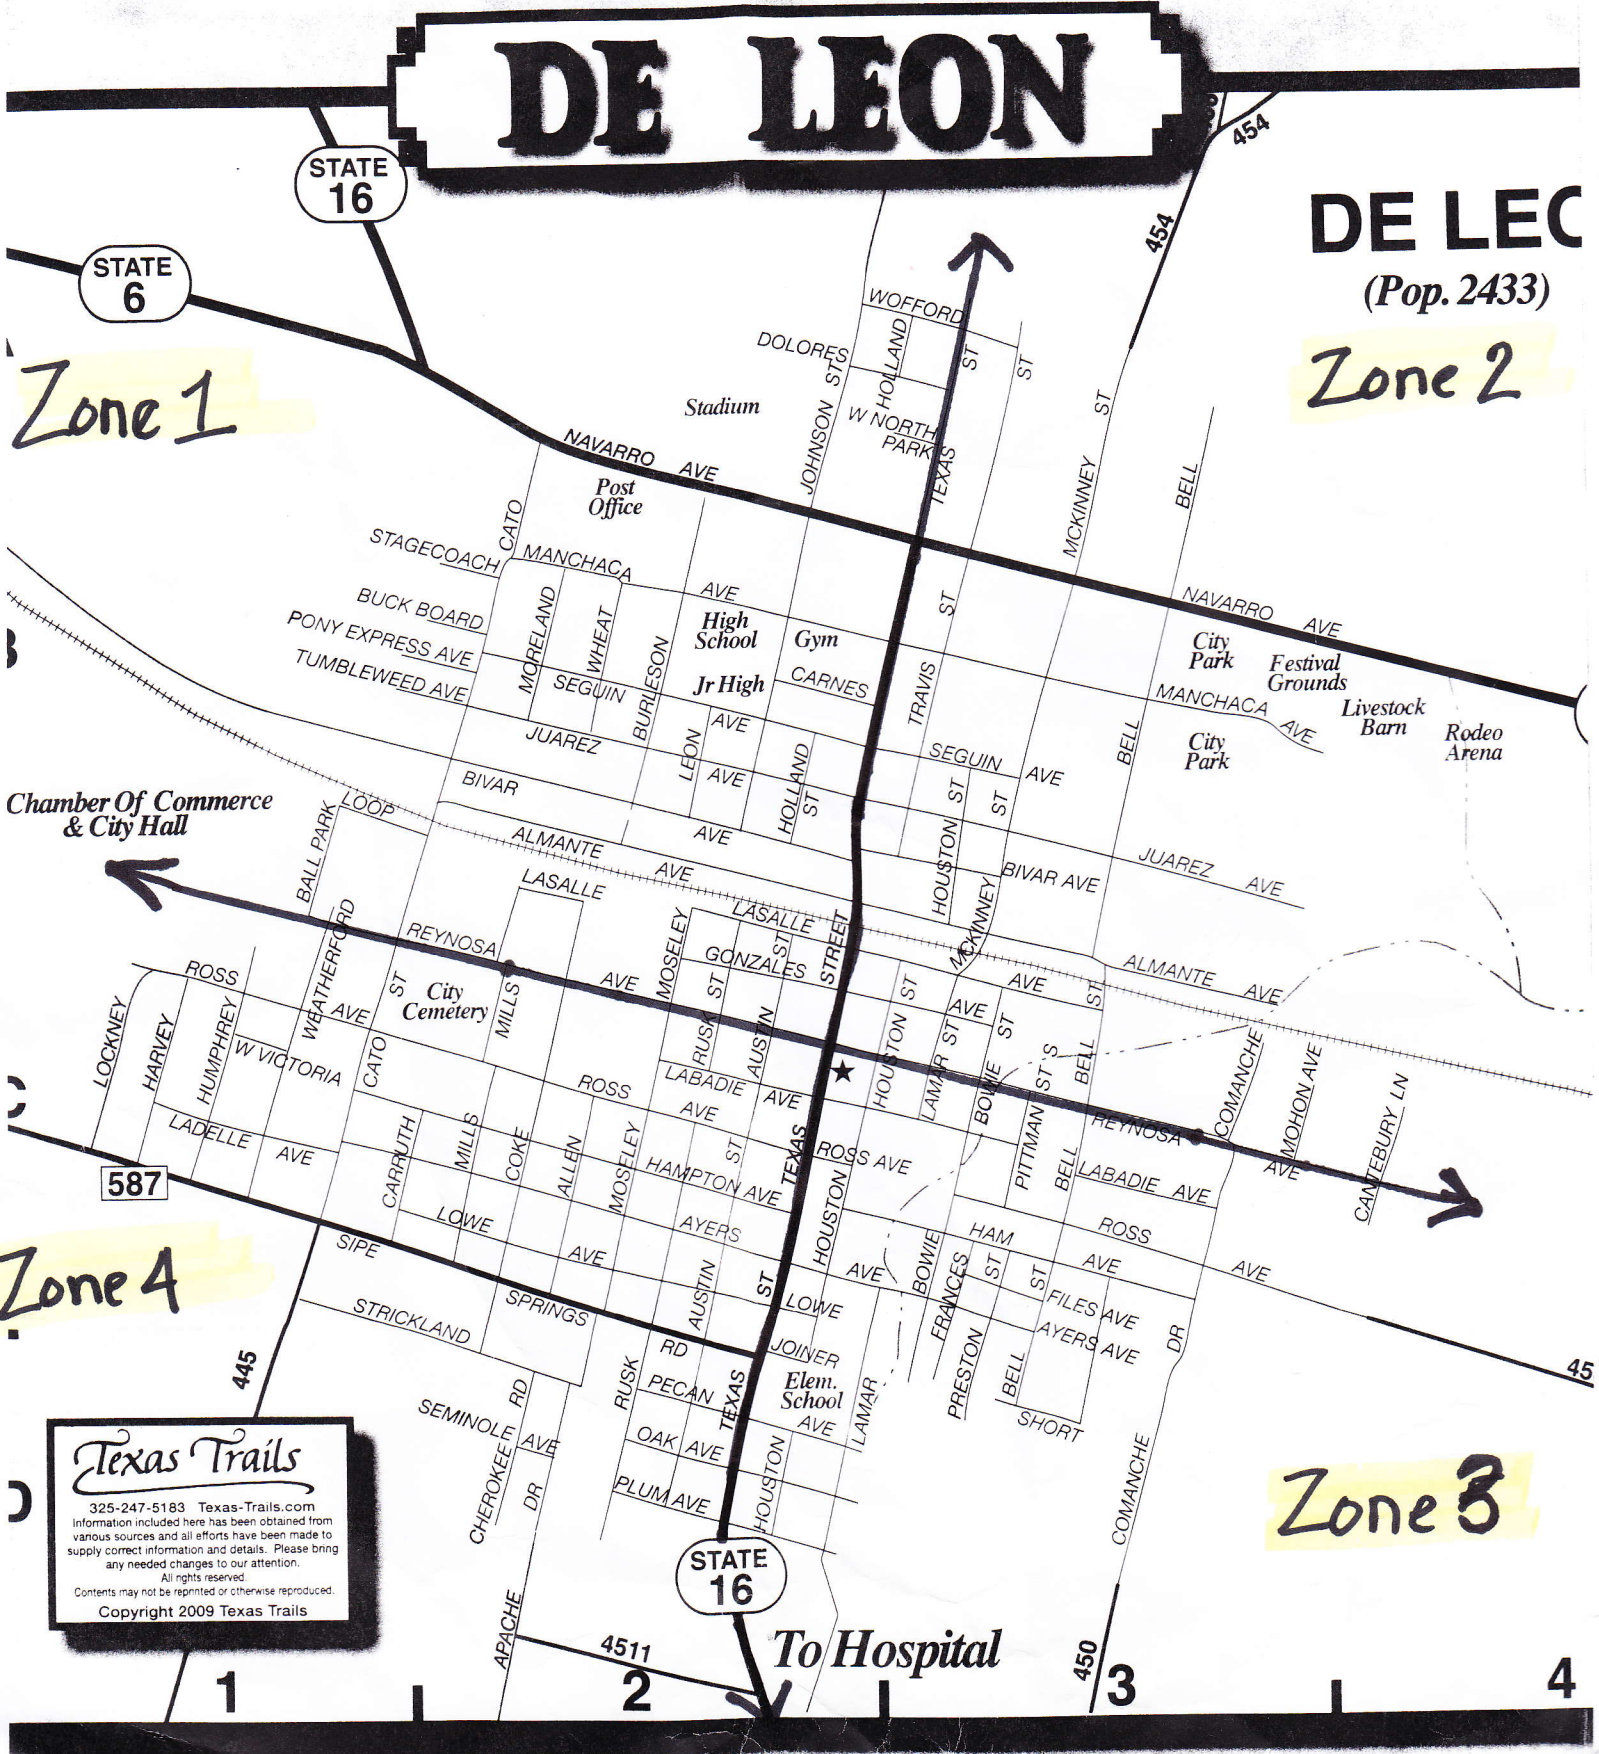

# DE LEON

**Zone 1**

**DE LEON**  
 (Pop. 2433)  
**Zone 2**

**Zone 4**

**Zone 3**

**Texas Trails**  
 325-247-5183 Texas-Trails.com  
 Information included here has been obtained from various sources and all efforts have been made to supply correct information and details. Please bring any needed changes to our attention.  
 All rights reserved.  
 Contents may not be reprinted or otherwise reproduced.  
 Copyright 2009 Texas Trails

**DE LEON STREET INDEX**

AYERS AVE.....	C2-3	CARNES AVE.....	B2	FRANCES.....	C-D3	JUAREZ AVE.....	B2	MANCHACA AVE.....	B2-3	OAK AVE.....	D2	RUSK ST.....	C-D2
BALL PARK LOOP.....	B1	CARRUTH.....	C1-2	HAMPTON AVE.....	C2-3	LABADIE AVE.....	C2-3	MCKINNEY ST.....	A-C3	PECAN AVE.....	D2	SEGUIN AVE.....	B2
BELL ST.....	A-D1	CATO.....	A2-C1	HARVEY.....	C1	LADELLE AVE.....	C1	MILLS.....	C2	PITTMAN.....	C3	SEMINOLE AVE.....	
RIVAR AVE.....	R1-3	CHEROKEE RD.....	D2	HOUSTON ST.....	A3-B2	LAMAR.....	C3-D2	MOHON.....	C3	PLUM AVE.....	D2	SIPE SPRINGS RD.....	