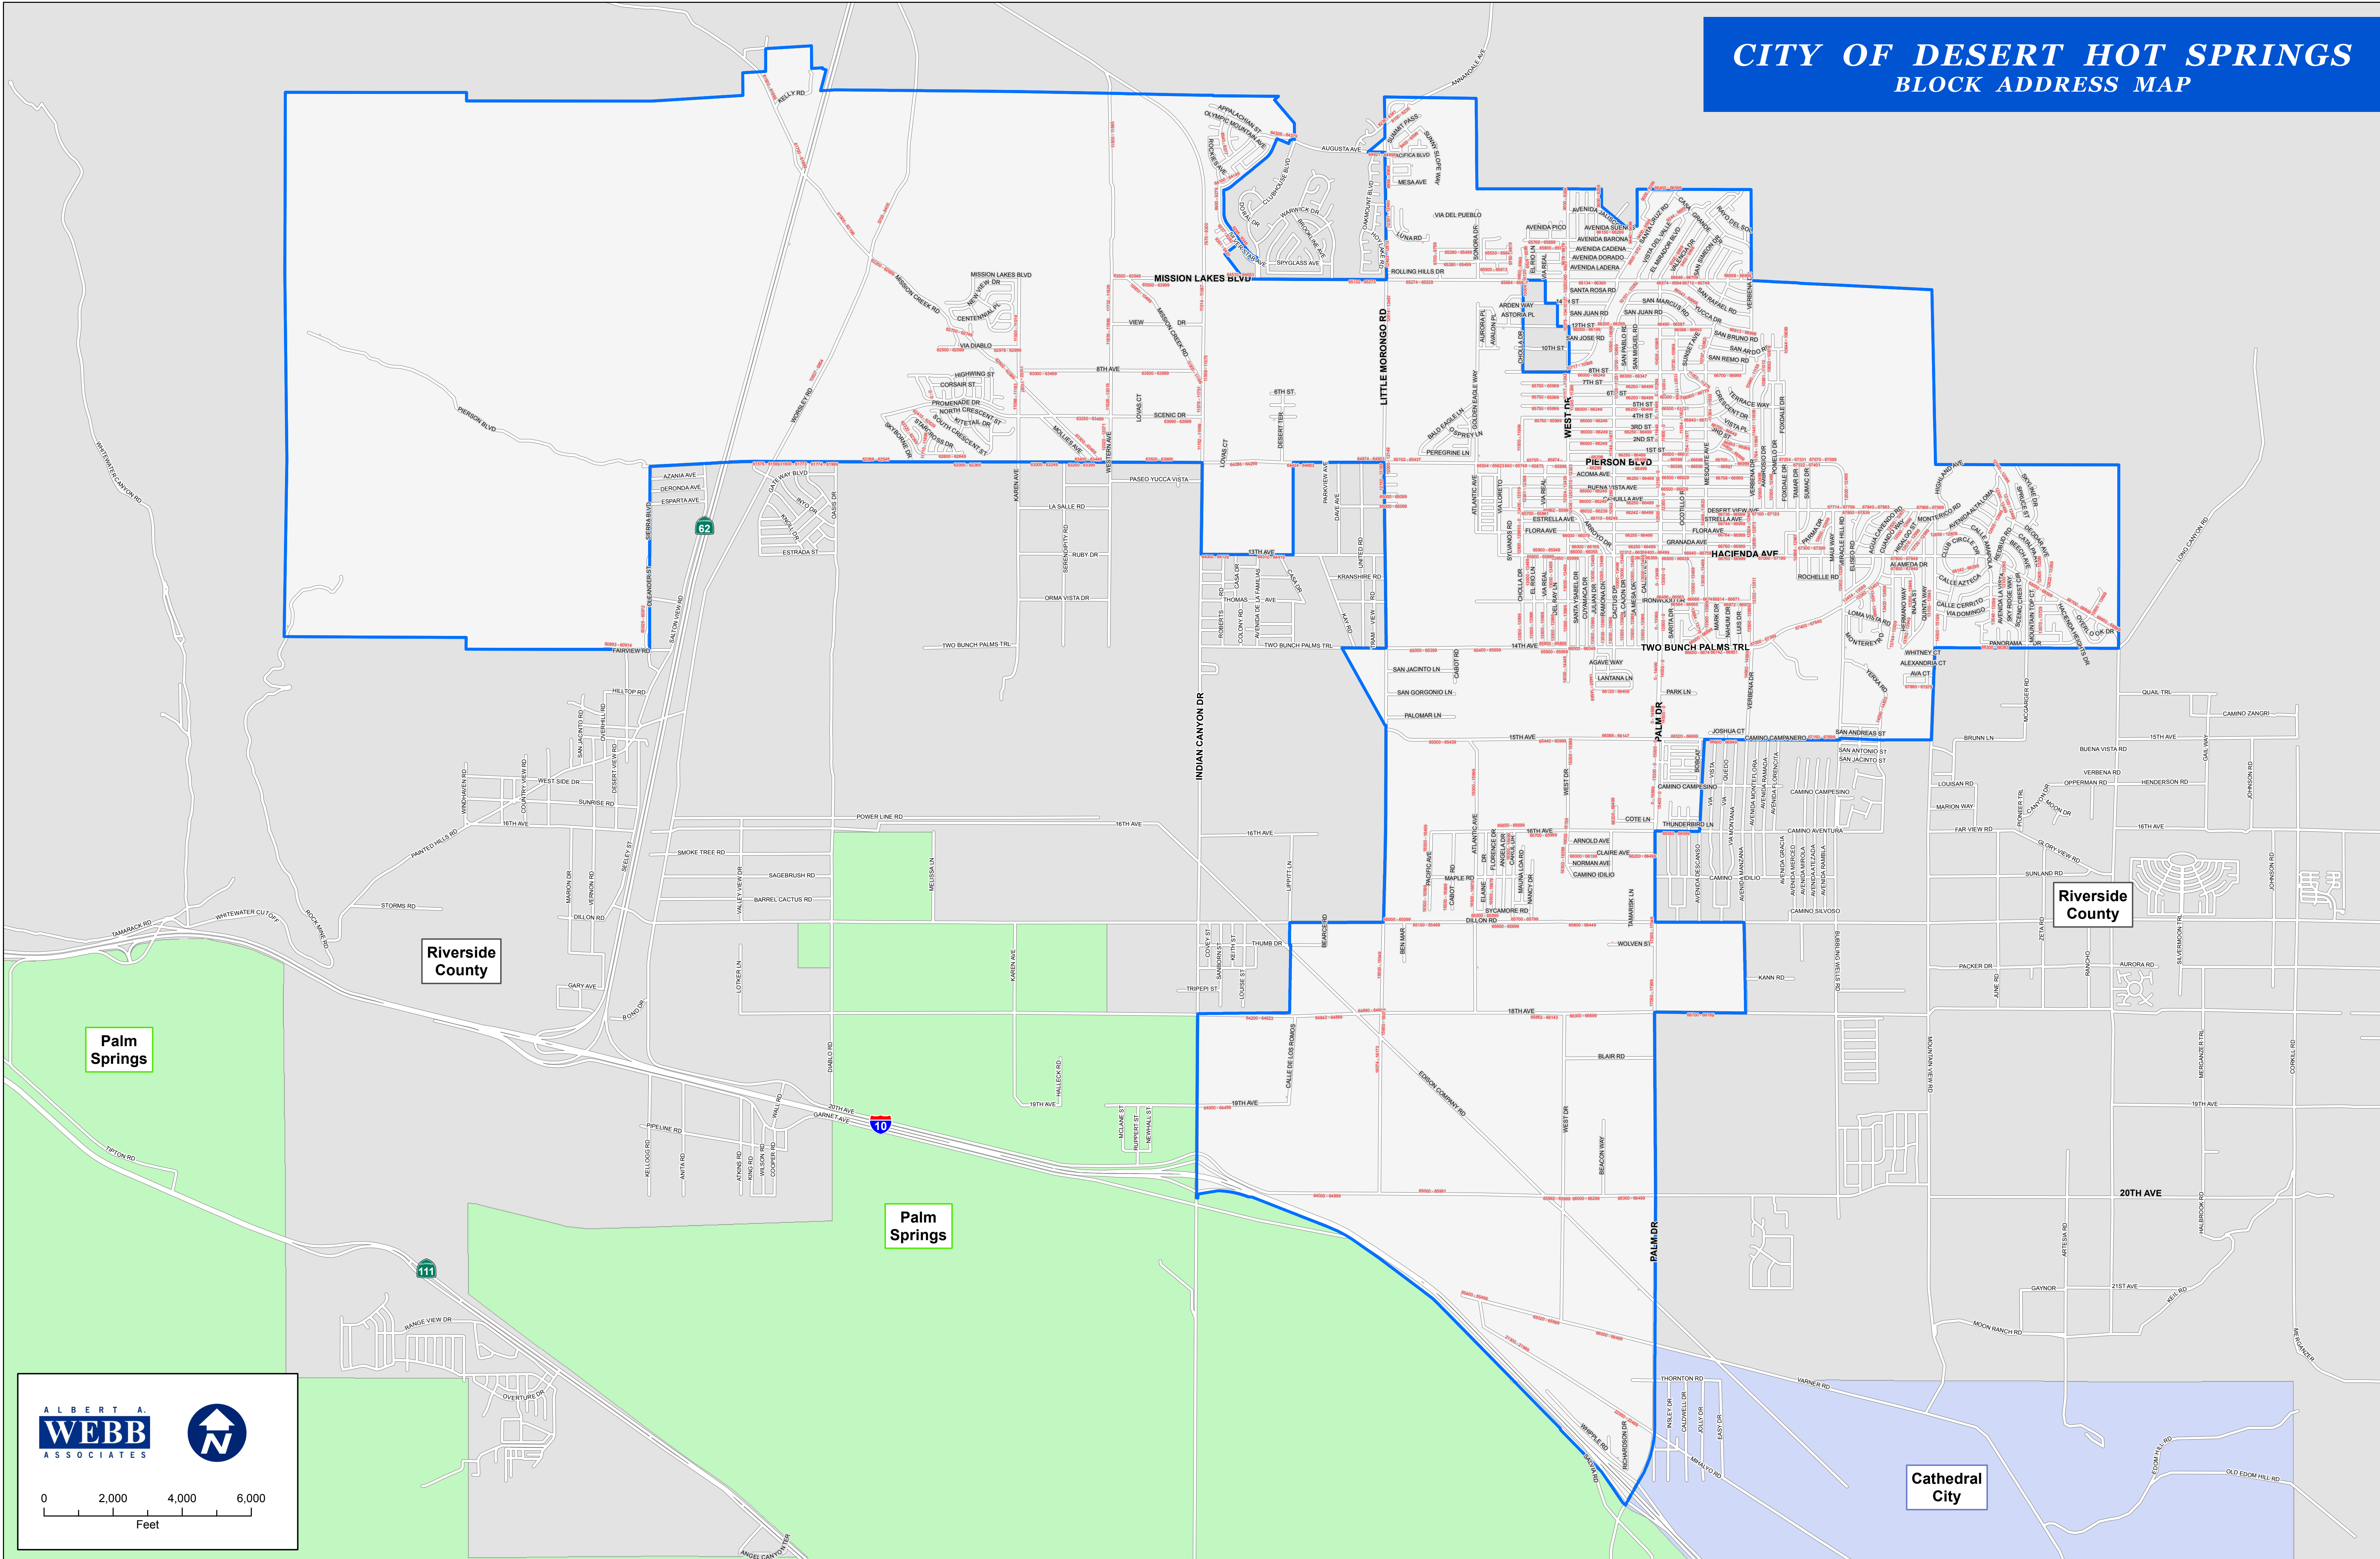

# CITY OF DESERT HOT SPRINGS BLOCK ADDRESS MAP

Riverside County

Palm Springs

Palm Springs

Riverside County

Cathedral City

ALBERT A. WEBB ASSOCIATES

0 2,000 4,000 6,000 Feet