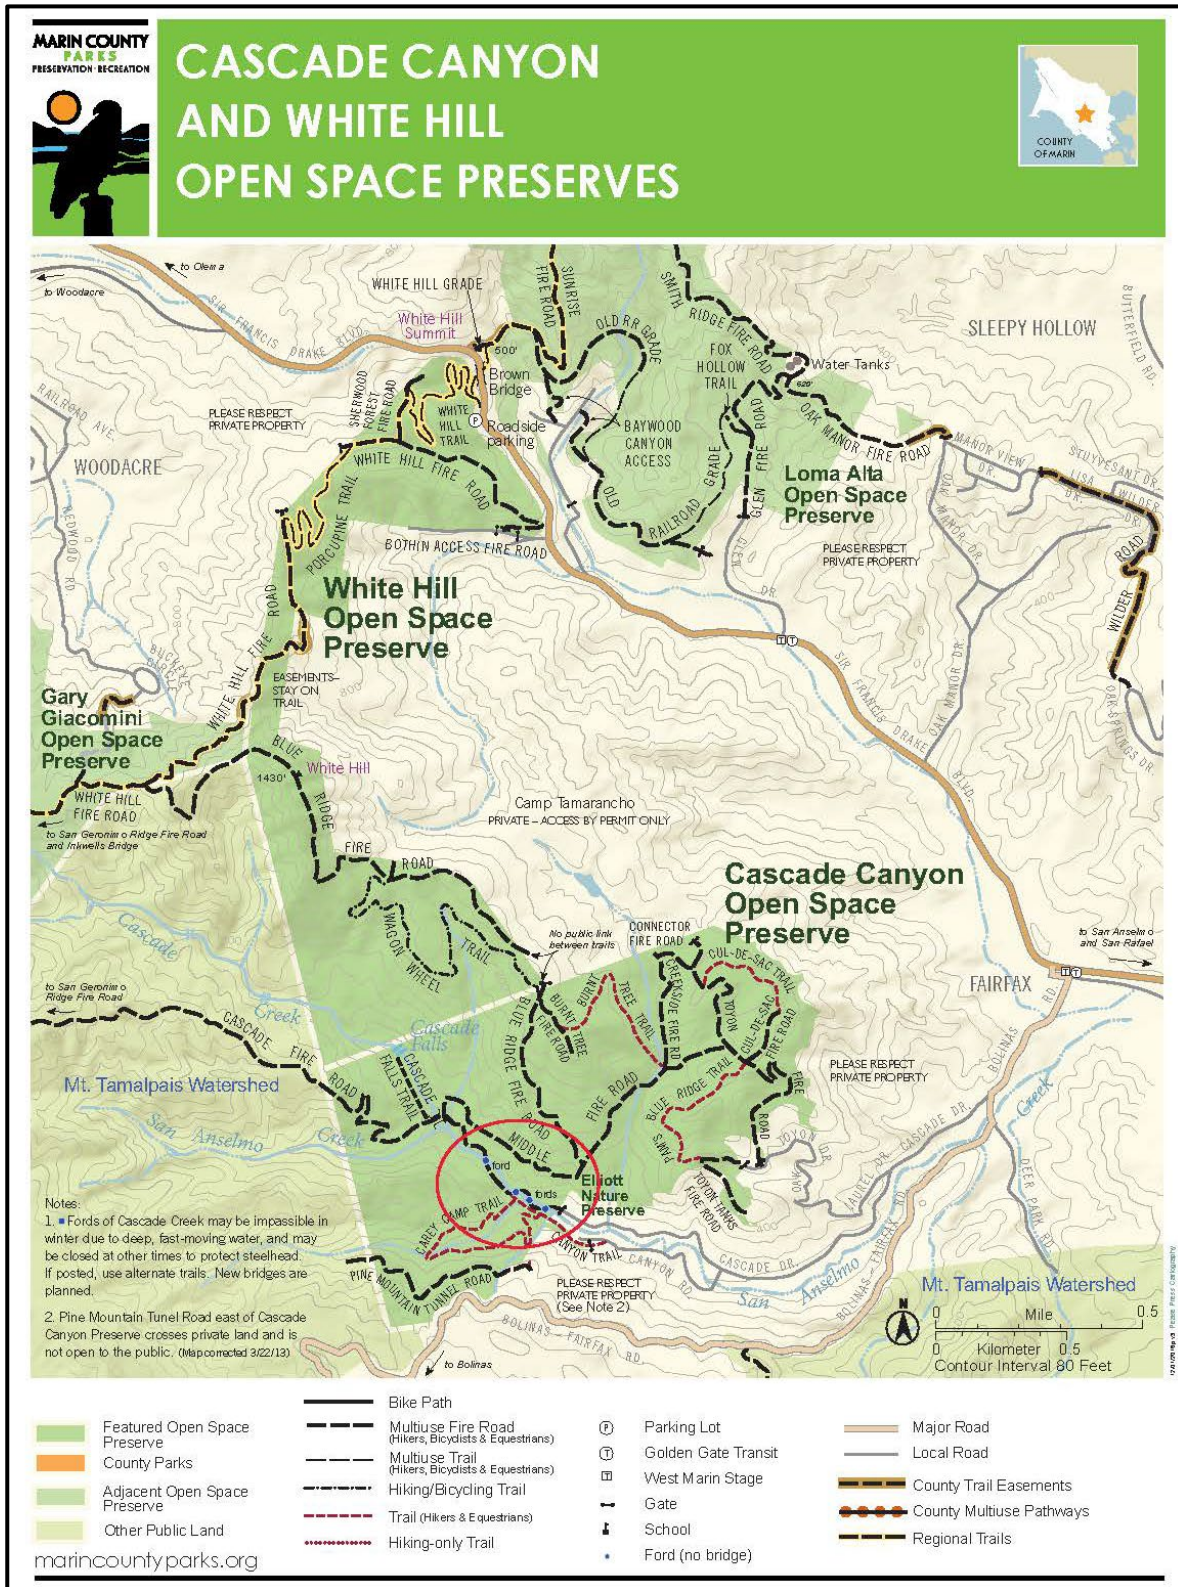

Figure 1 shows the trail map for Cascade Canyon and White Hill Open Space Preserves

Figure 2 shows the Elliott Preserve within Cascade Canyon Open Space

Figure 3 shows the location of the proposed project elements in aerial view