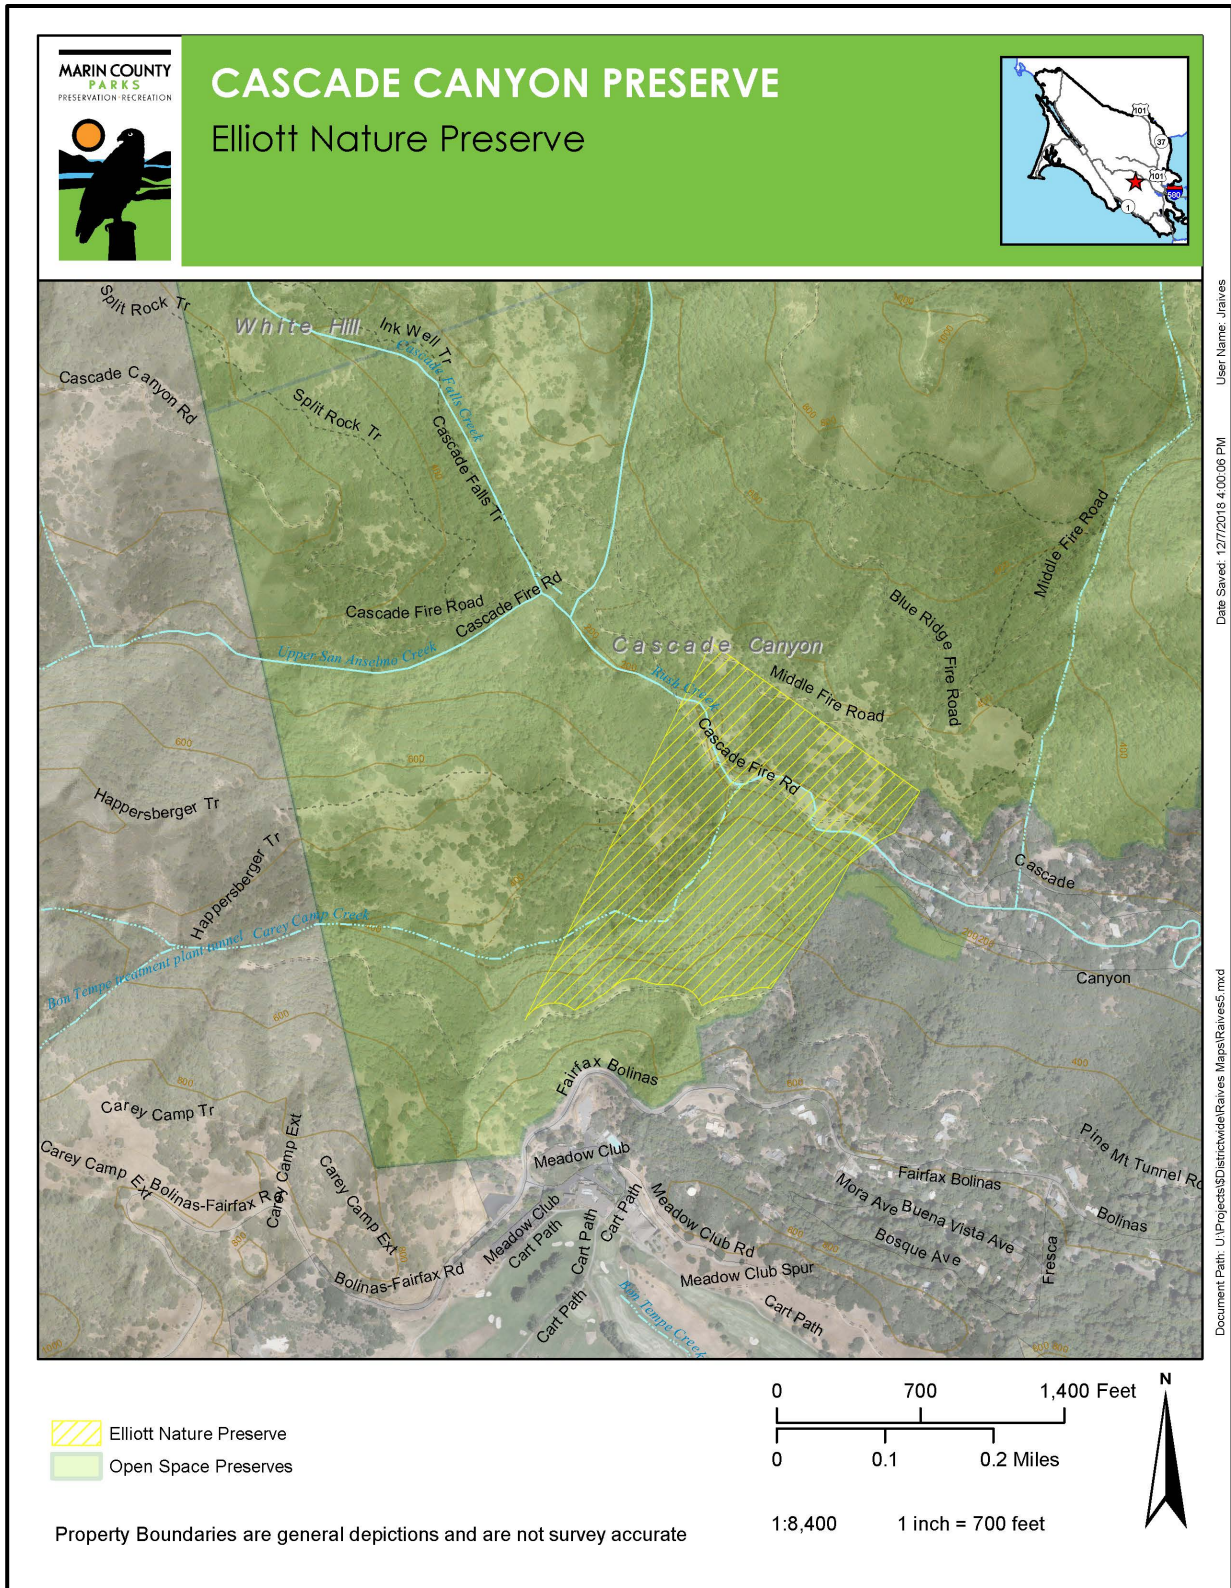

Figure 1 shows the trail map for Cascade Canyon and White Hill Open Space Preserves

Figure 2 shows the Elliott Preserve within Cascade Canyon Open Space

Figure 3 shows the location of the proposed project elements in aerial view