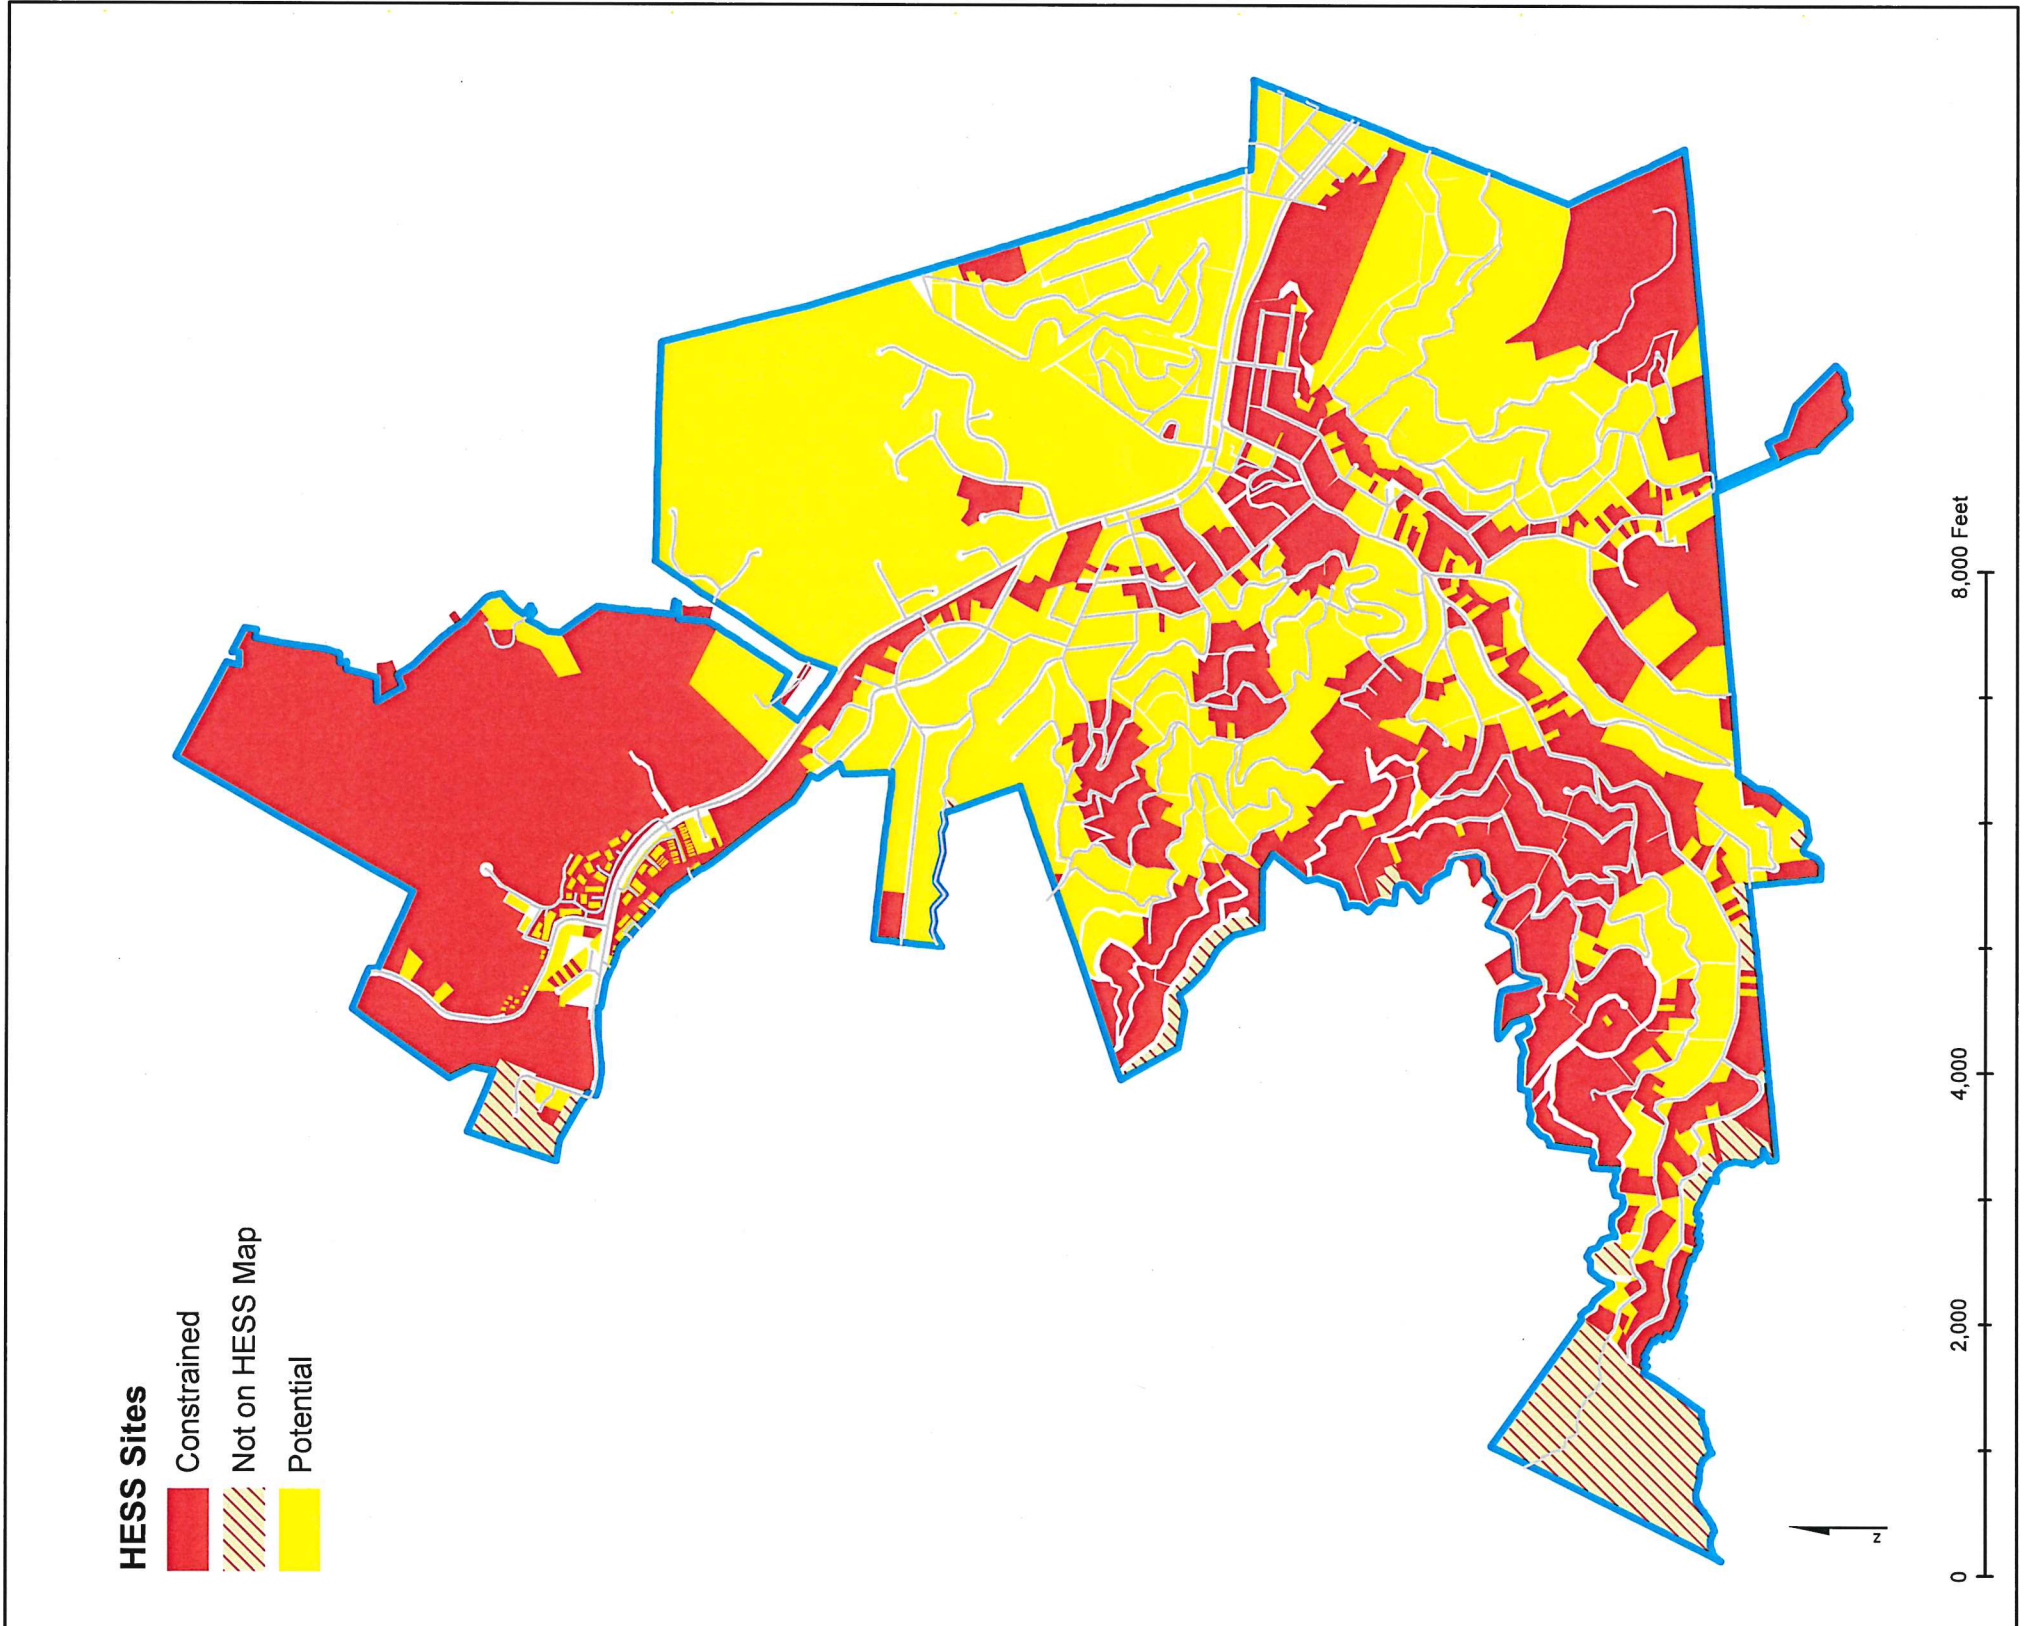

A. Housing Element Site Selection (HES) Diagram

Document Path: X:\Planning and Building Services\GIS Projects\Housing Element\HES_20210708.mxd