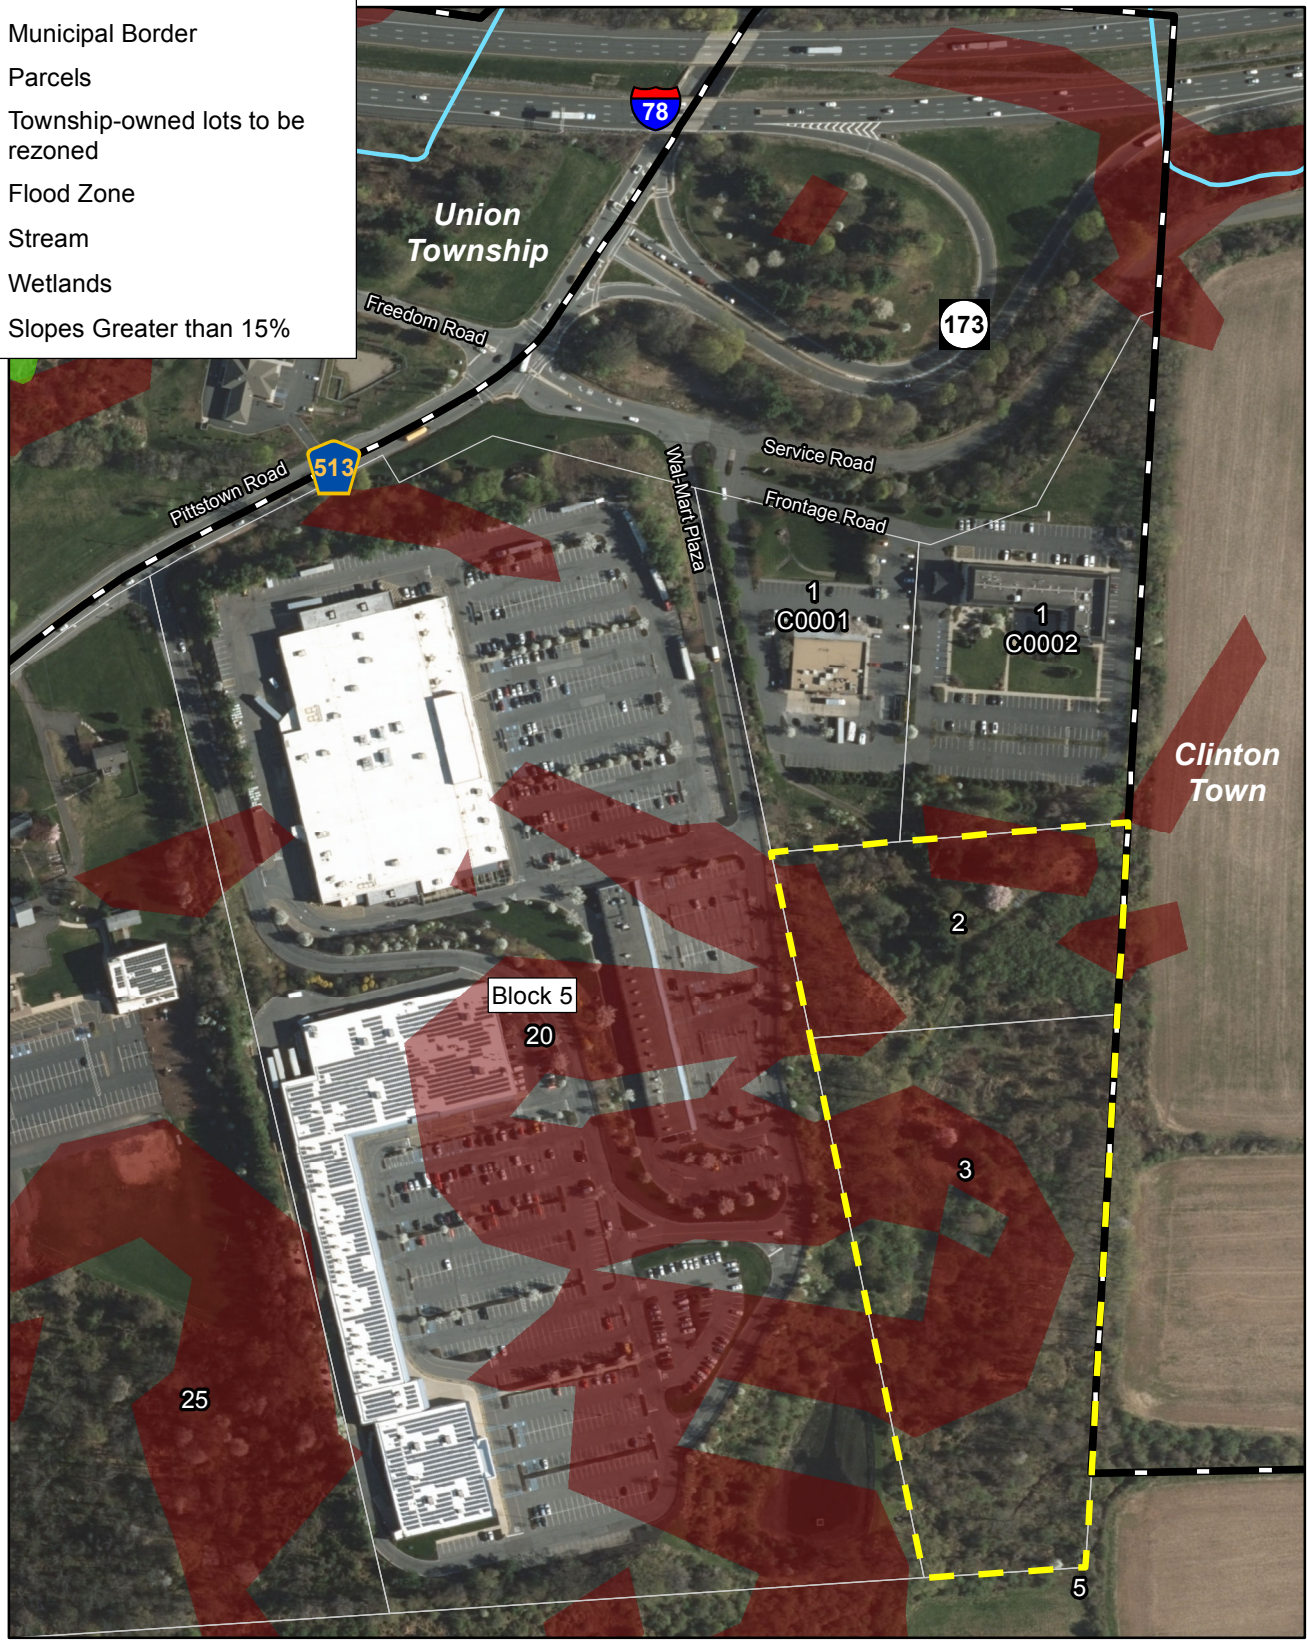

Legend

- Municipal Border
- Parcels
- Township-owned lots to be rezoned
- Flood Zone
- Stream
- Wetlands
- Slopes Greater than 15%

**Township-owned Properties
Environmental Constraints**
Township of Franklin
Hunterdon County, New Jersey