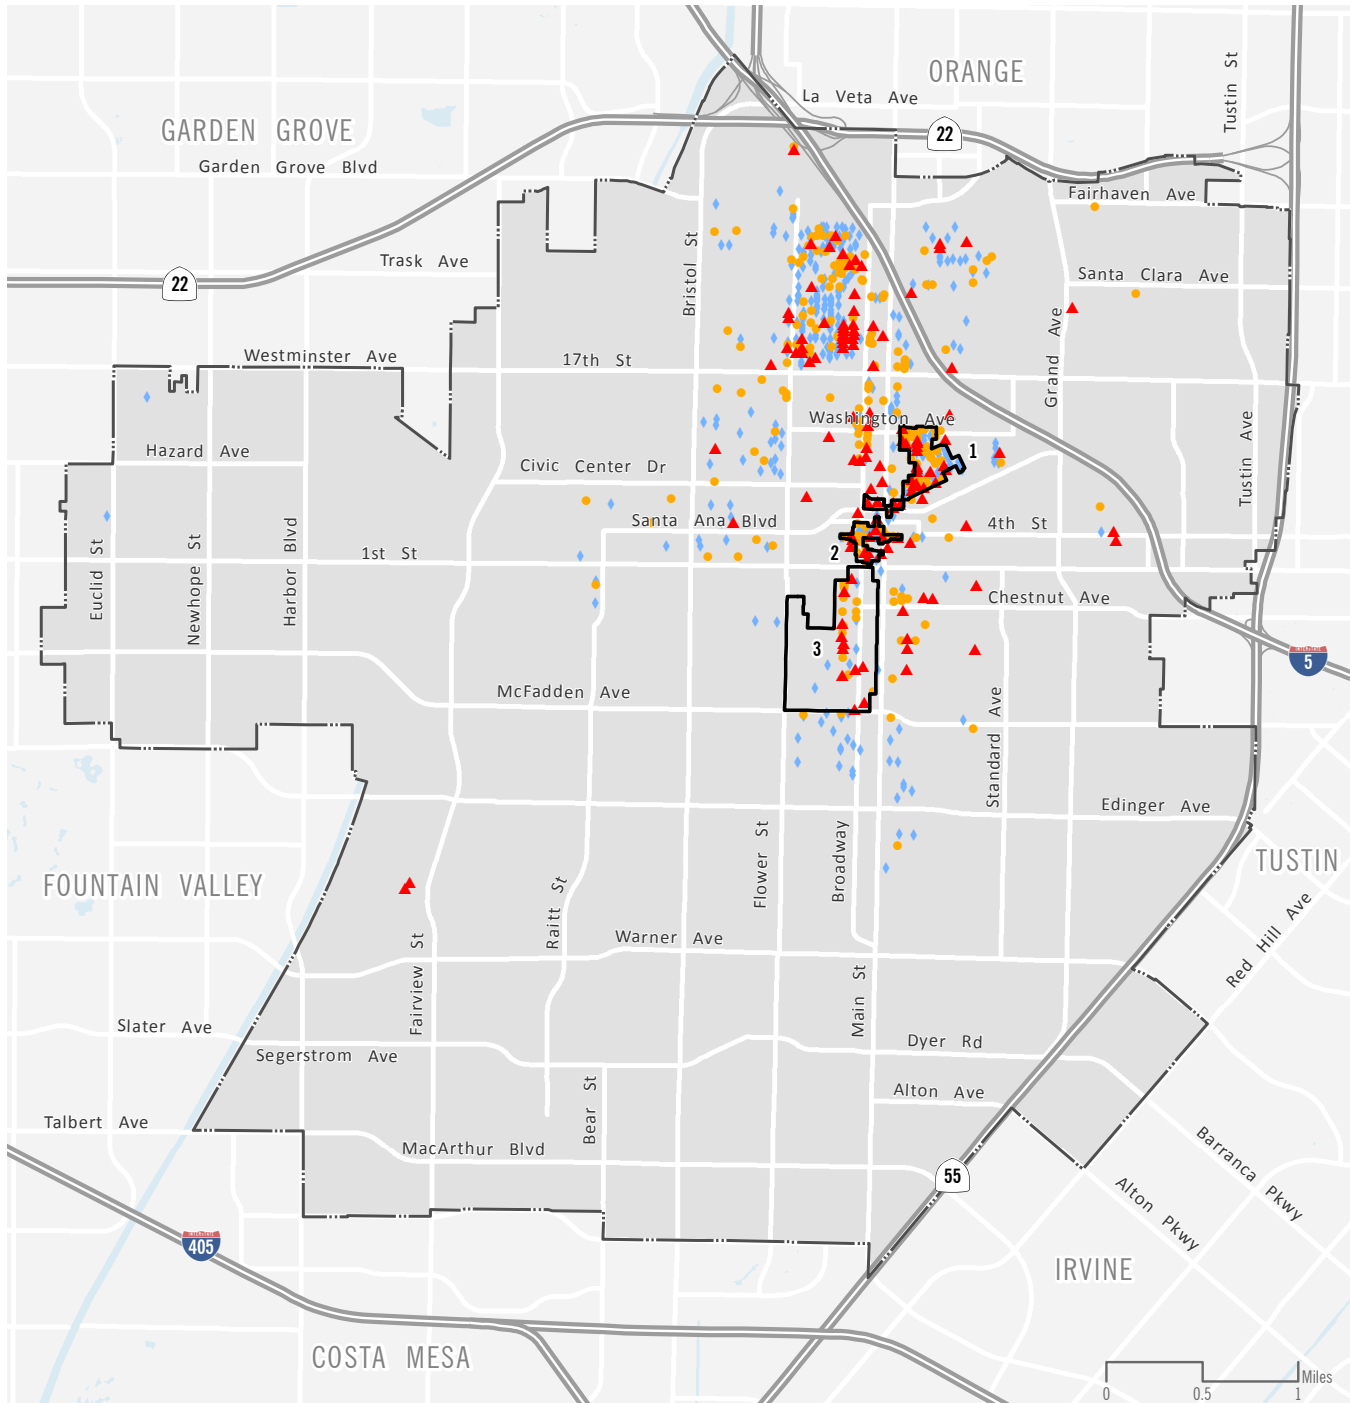

ABOUT THE MAP. Figure HP-1 shows the different classifications of historic resources and the locations of each type of resource in the city relative to the three established historic resource districts.

Source: City of Santa Ana 2019 Date Published: 6/25/2020

Historic Resource Districts

- 1** French Park
- 2** Downtown
- 3** Heninger Park (SD-40)

Historic Registry Category

- ▲ **Landmark:** The building, structure, object or site is on the National or California Register, appears eligible for listing on the National or California Register, has historical/cultural significance to the city, or has a unique architectural significance.
- **Key:** The building, structure, object or site has a distinctive architectural style and quality, is characteristic of a significant period in the history of the city, or is associated with a significant person or event in the city.
- ◆ **Contributive:** The building, structure, object or site contributes to the overall character and history of a neighborhood or district and is a good example of period architecture.