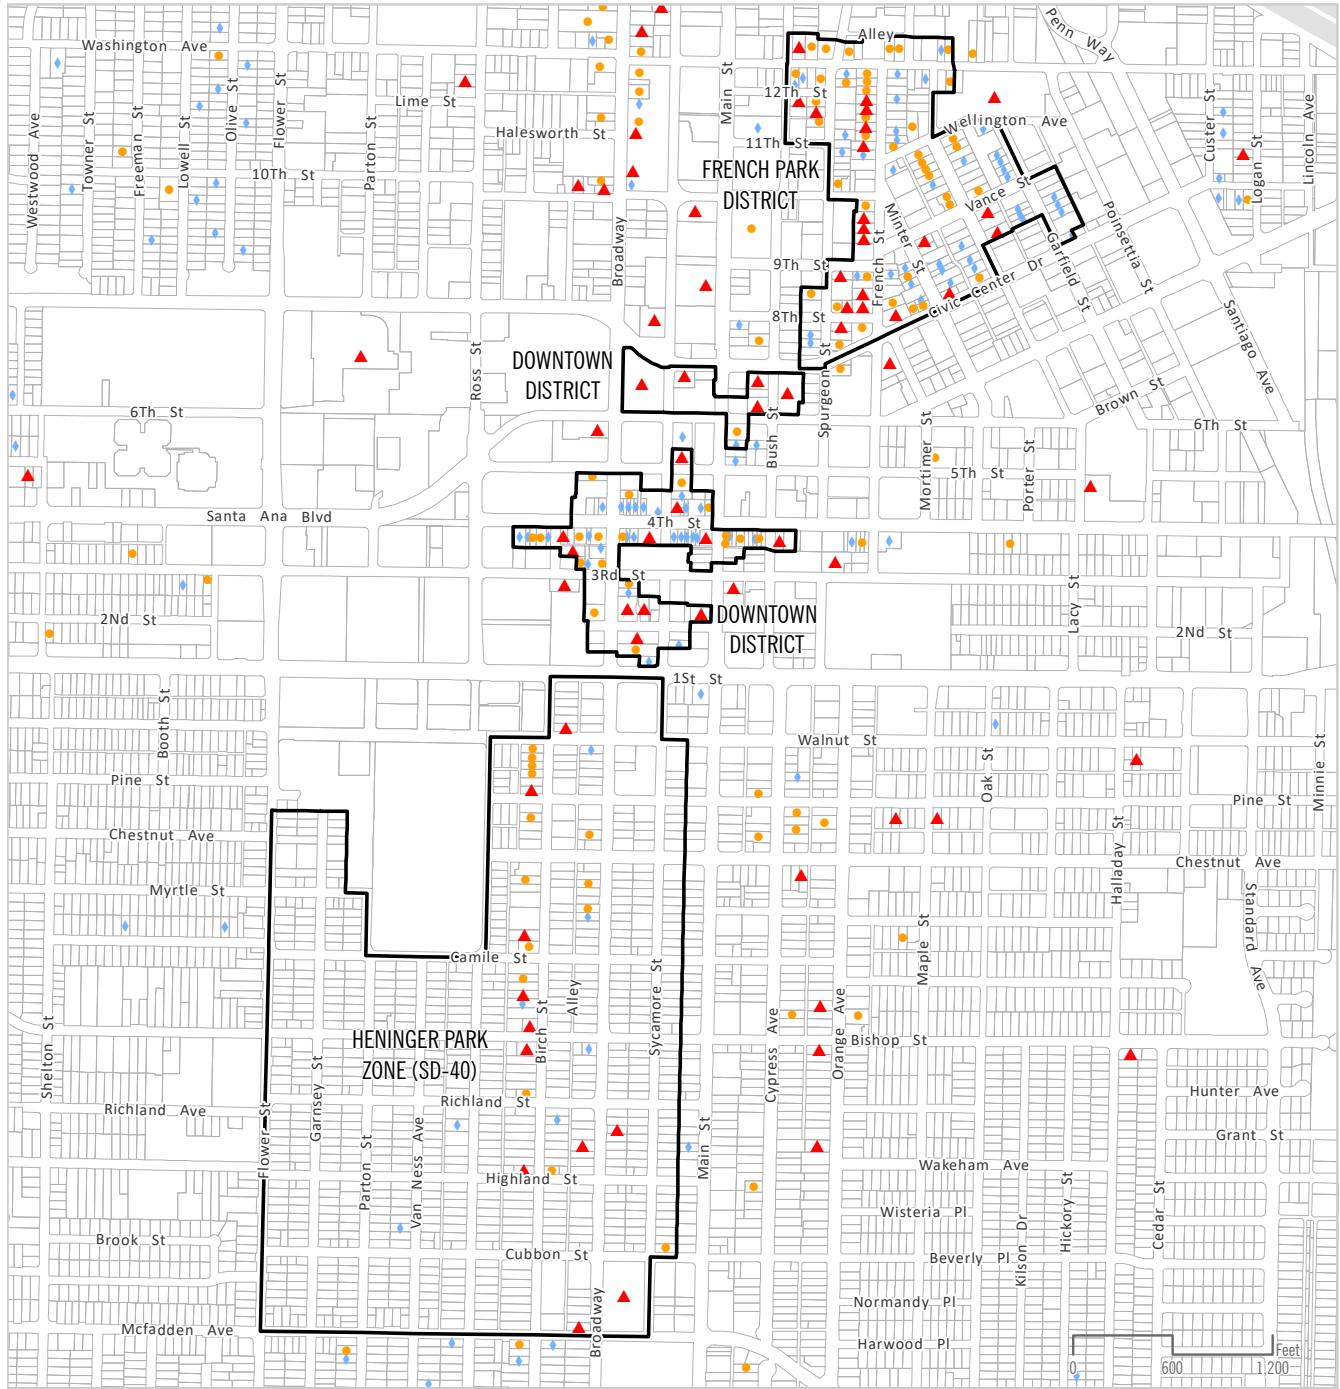

ABOUT THE MAP. Figure HP-2 zooms in on the three established historic districts, and shows the classification and location of historic resources in and around each district.

Source: City of Santa Ana 2019 Date Published: 5/5/2020

Historic Registry Category

- ▲ **Landmark:** The building, structure, object, or site is on the National or California Register, appears eligible for listing on the National or California Register, has historical/cultural significance to the city, or has a unique architectural significance.
- **Key:** The building, structure, object, or site has a distinctive architectural style and quality, is characteristic of a significant period in the history of the city, or is associated with a significant person or event in the city.
- ◆ **Contributive:** The building, structure, object, or site contributes to the overall character and history of a neighborhood or district and is a good example of period architecture.

Historic District

FIGURE HP-2
HISTORIC RESOURCES - DOWNTOWN AREA