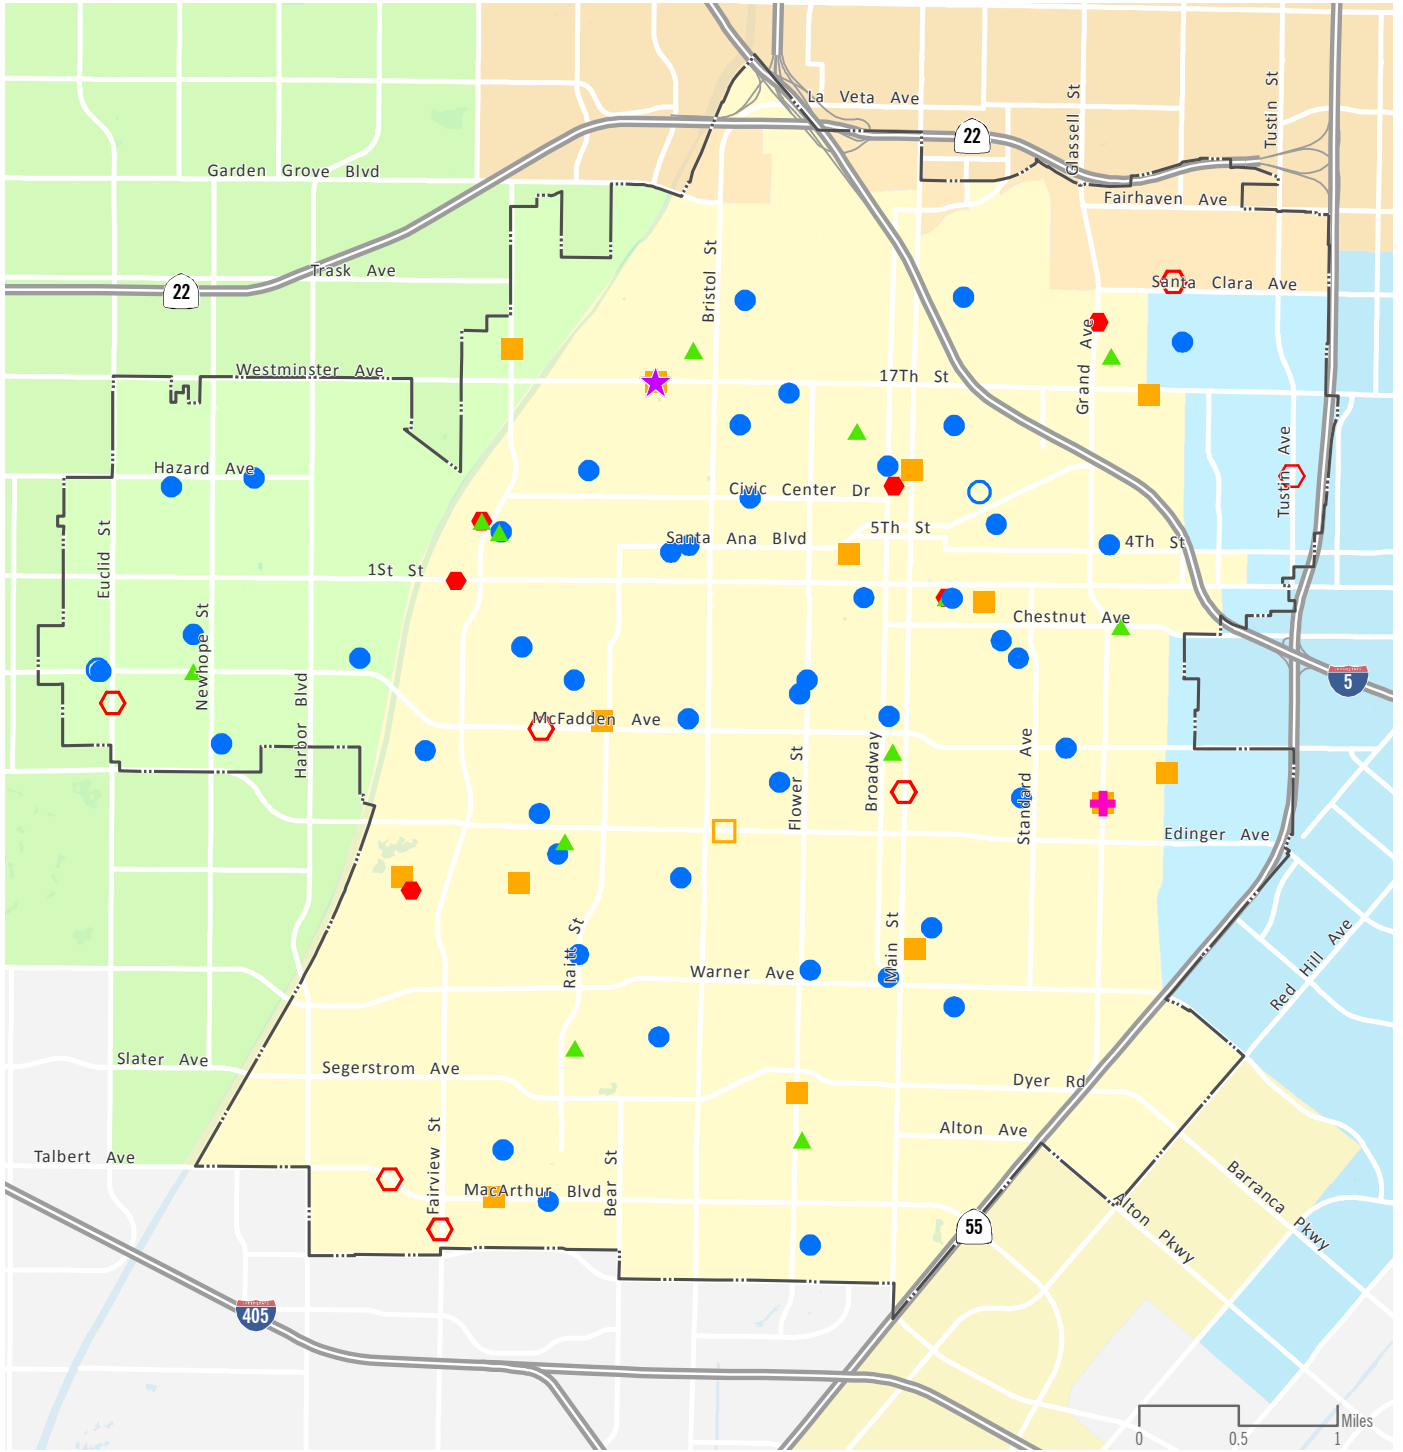

ABOUT THE MAP. This map shows the number, type, and distribution of public schools, the boundaries of the four school districts, Santa Ana College, and various private schools. The location of public schools and the decision to close existing or open new schools are determined by each school district based on the number of existing and projected students in a given area of the city.

Source: City of Santa Ana 2020 Date Published: 9/21/2020

School District

- Santa Ana Unified School District
- Garden Grove Unified School District
- Orange Unified School District
- Tustin Unified School District