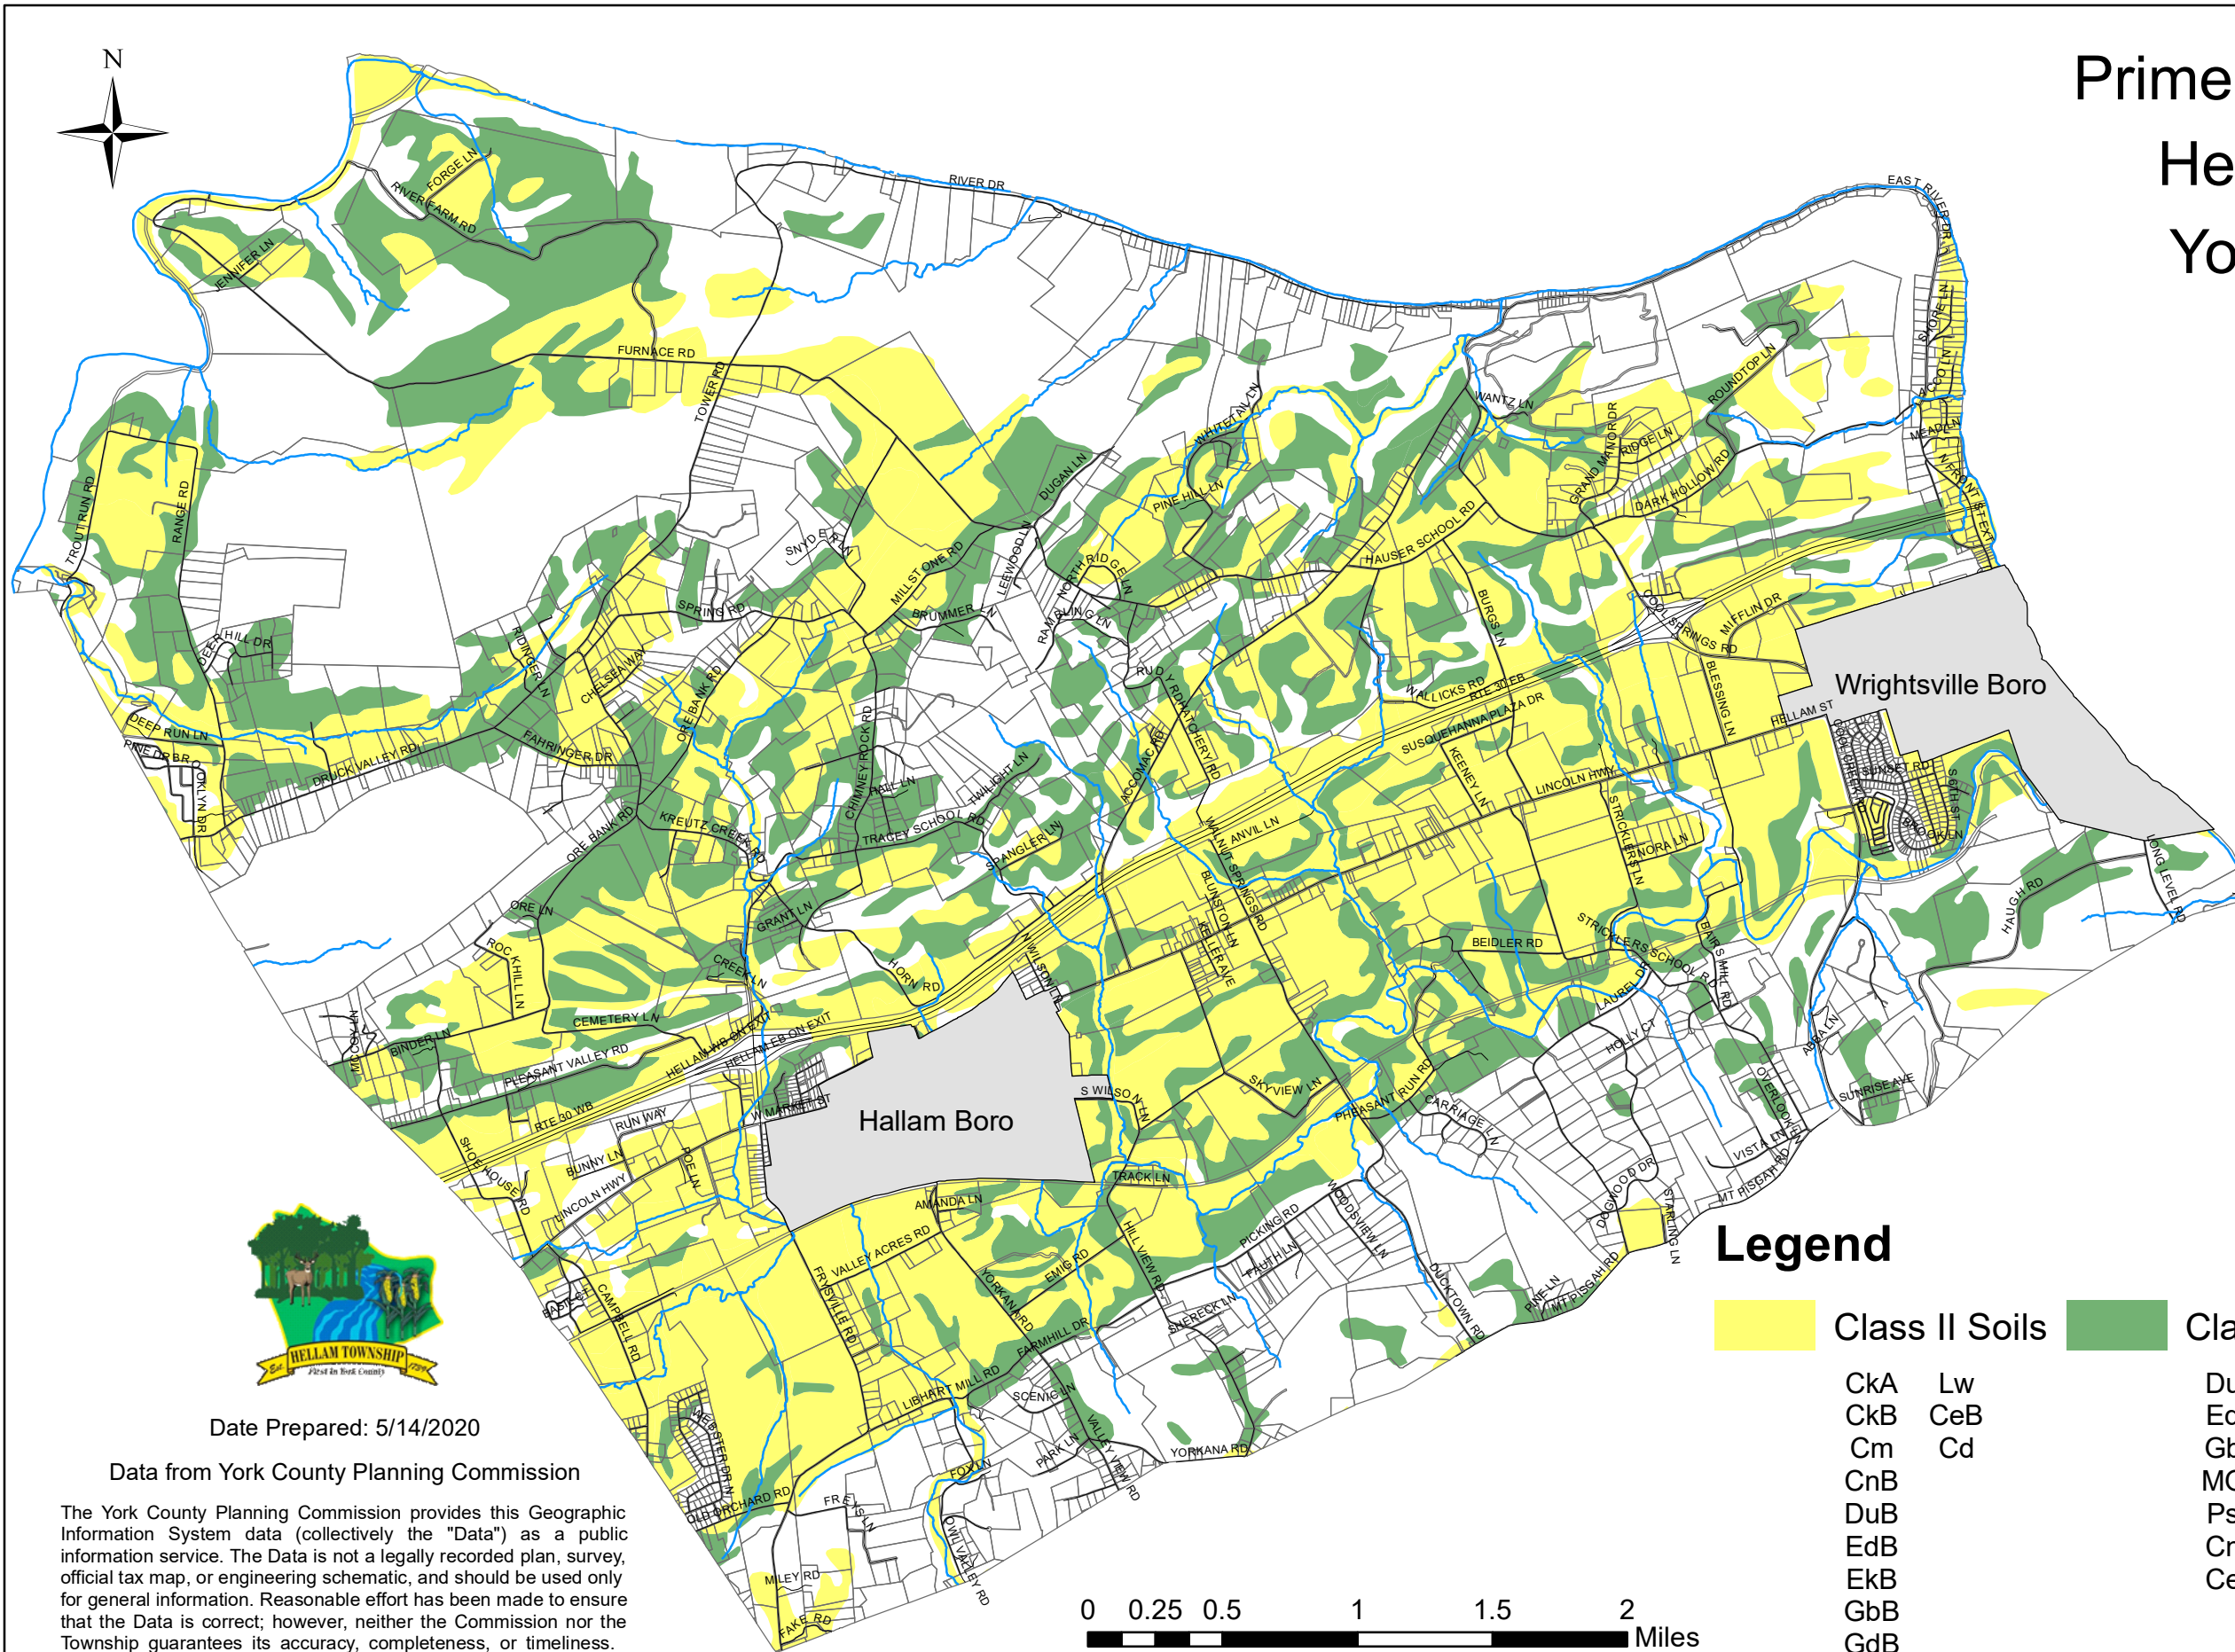

# Prime Agricultural Soils Hellam Township York County, PA

## Exhibit L

Date Prepared: 5/14/2020

Data from York County Planning Commission

The York County Planning Commission provides this Geographic Information System data (collectively the "Data") as a public information service. The Data is not a legally recorded plan, survey, official tax map, or engineering schematic, and should be used only for general information. Reasonable effort has been made to ensure that the Data is correct; however, neither the Commission nor the Township guarantees its accuracy, completeness, or timeliness. The Township or Commission shall not be liable for any damages that may arise from the use of the Data.

### Legend

	Class II Soils		Class III Soils		Streets
CKA	Lw	DuC			Streams
CkB	CeB	EdC			Parcels
Cm	Cd	GbC			
CnB		MOB			
DuB		PsC			
EdB		CnC			
EKB		CeC			
GbB					
GdB					