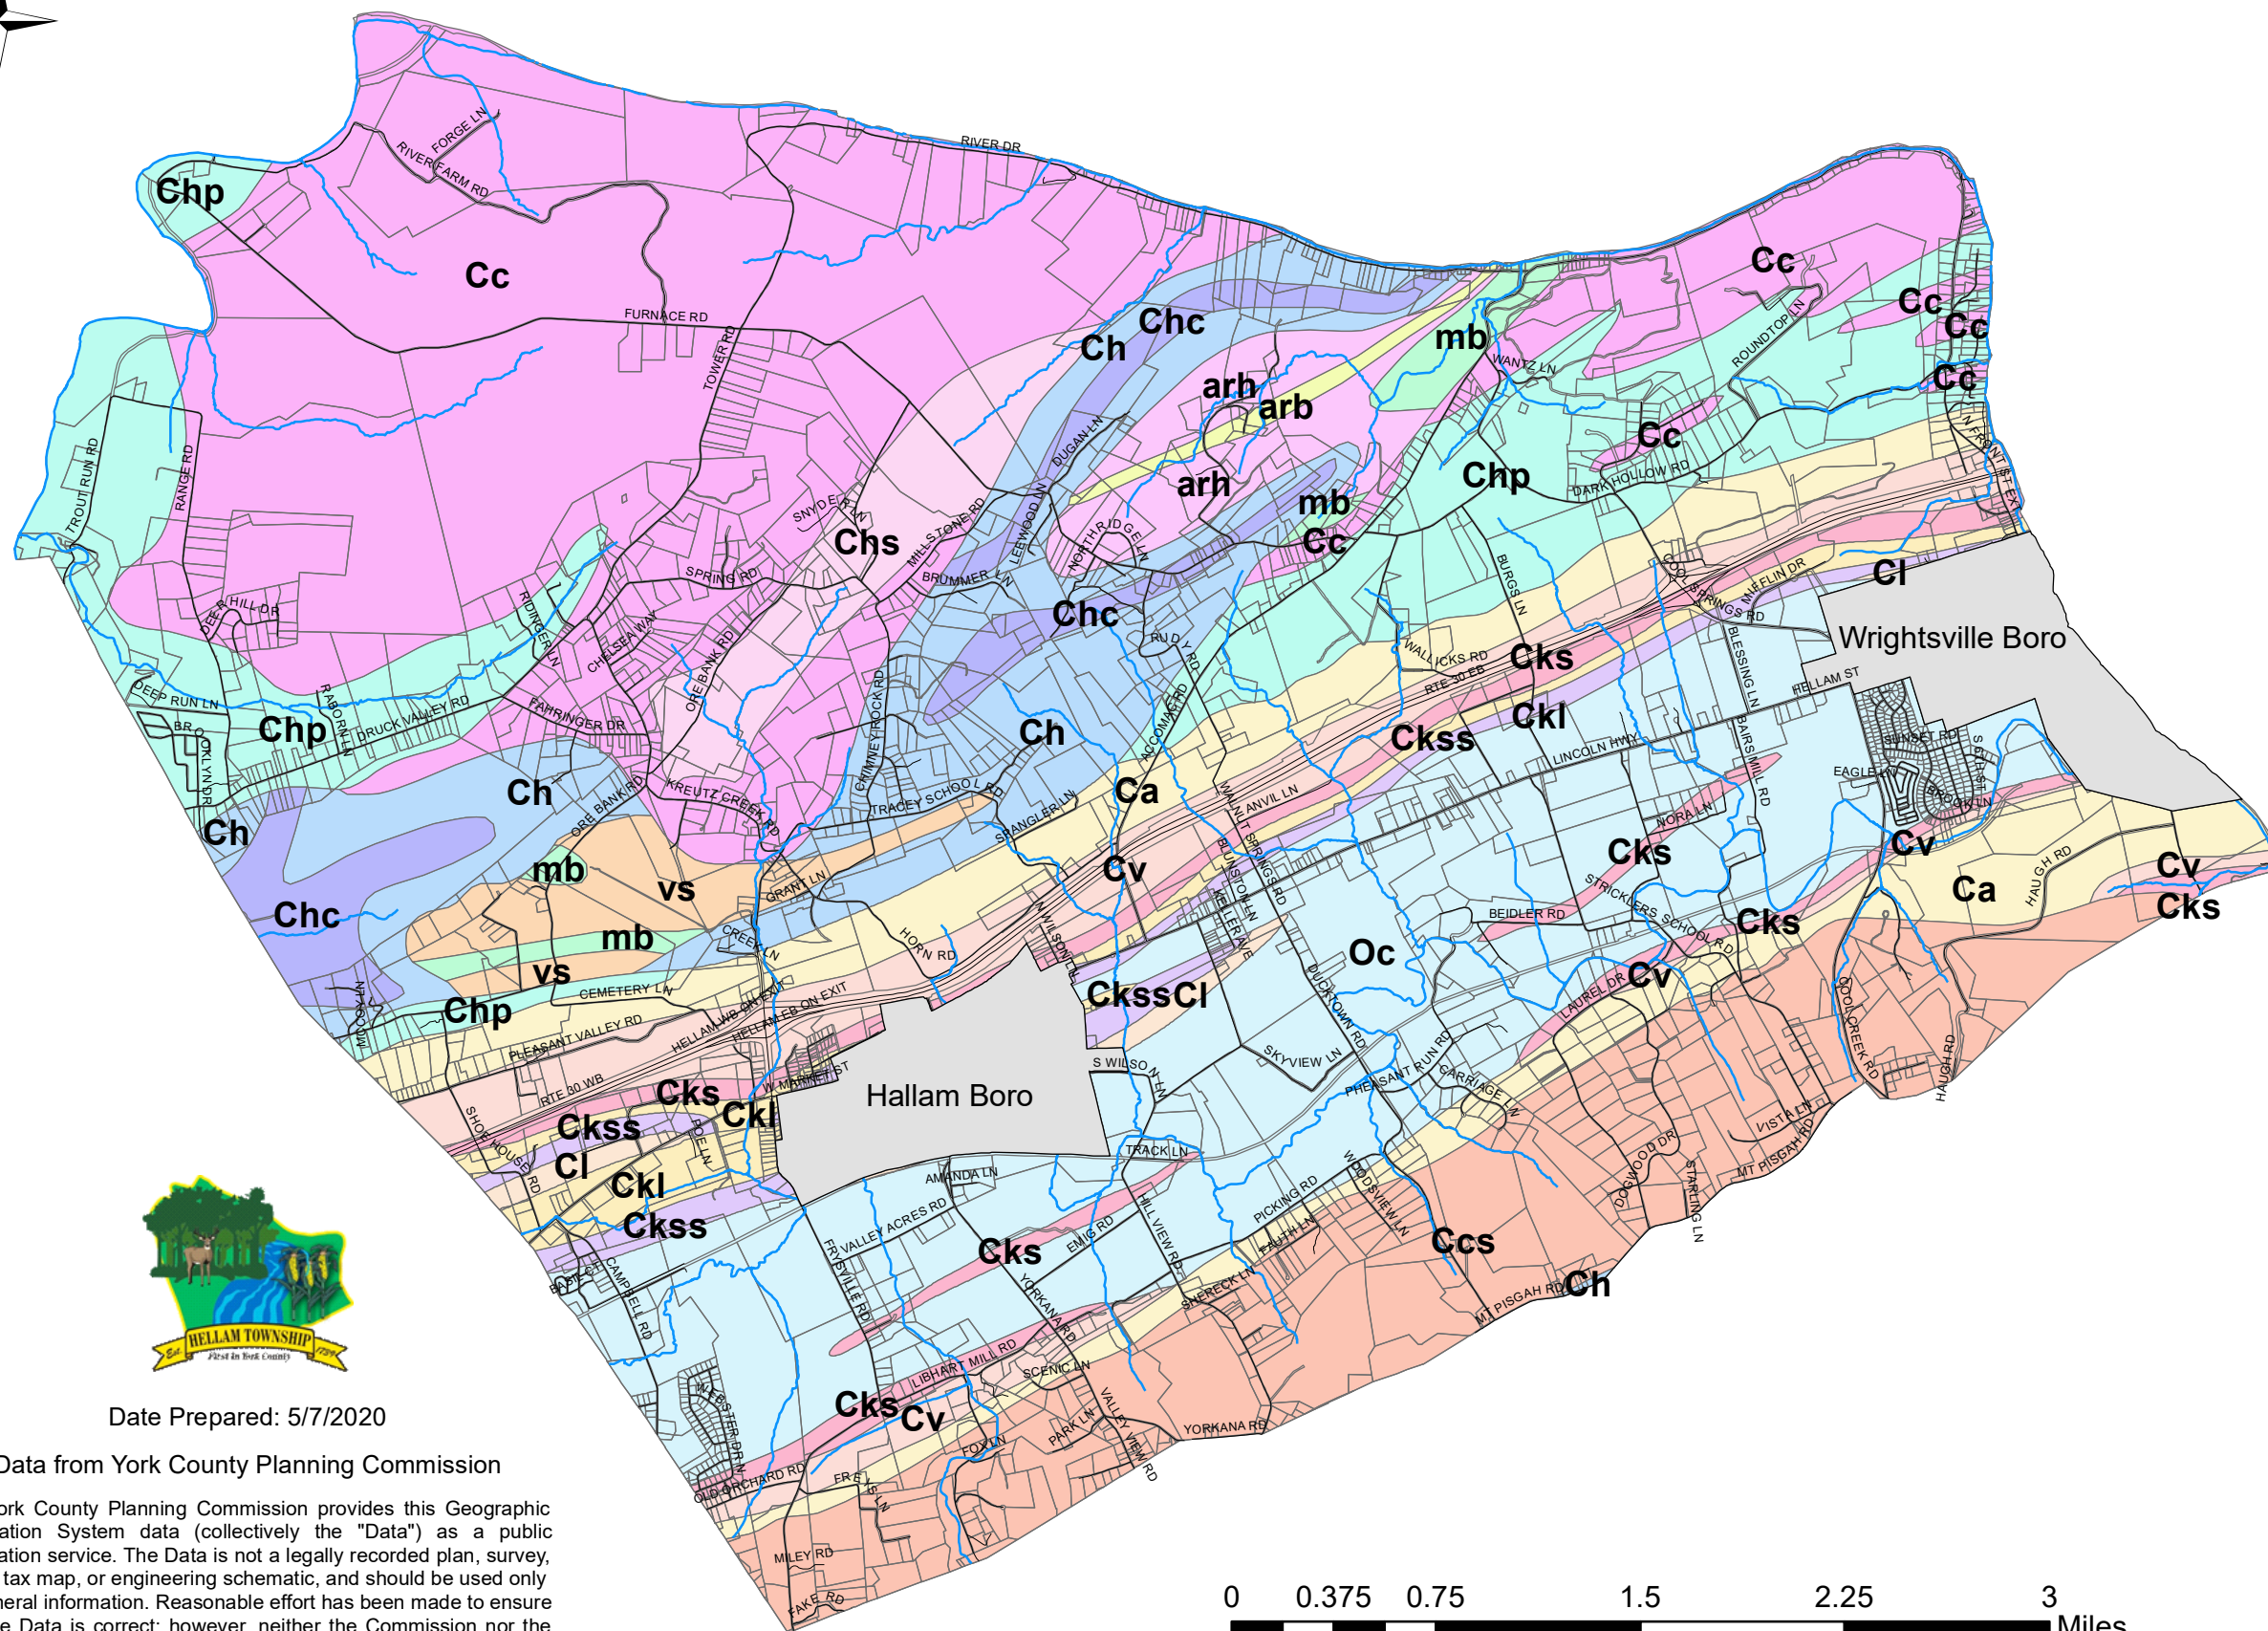

Geology

Hellam Township

York County, PA

Exhibit B

Legend

- Ca, Antietam quartzite
- Cc, Vitreous white quartzite
- Ccs, Chickies slate
- Ch, Hellam conglomerate member
- Chc, Hellam conglomerate member
- Chs, Hellam conglomerate member
- Chp, Harpers phyllite
- Ckl, Pure limestone
- Cks, Shale
- Ckss, Earthy buff limestone
- Cl, Ledger dolomite
- Cv, Vintage dolomite
- Oc, Conestoga limestone
- arb, Aporhyolite
- arh, Aporhyolite
- mb, Metabasalt
- vs, Volcanic slate
- Streets
- Streams
- Parcels

Date Prepared: 5/7/2020

Data from York County Planning Commission

The York County Planning Commission provides this Geographic Information System data (collectively the "Data") as a public information service. The Data is not a legally recorded plan, survey, official tax map, or engineering schematic, and should be used only for general information. Reasonable effort has been made to ensure that the Data is correct; however, neither the Commission nor the Township guarantees its accuracy, completeness, or timeliness. The Township or Commission shall not be liable for any damages that may arise from the use of the Data.