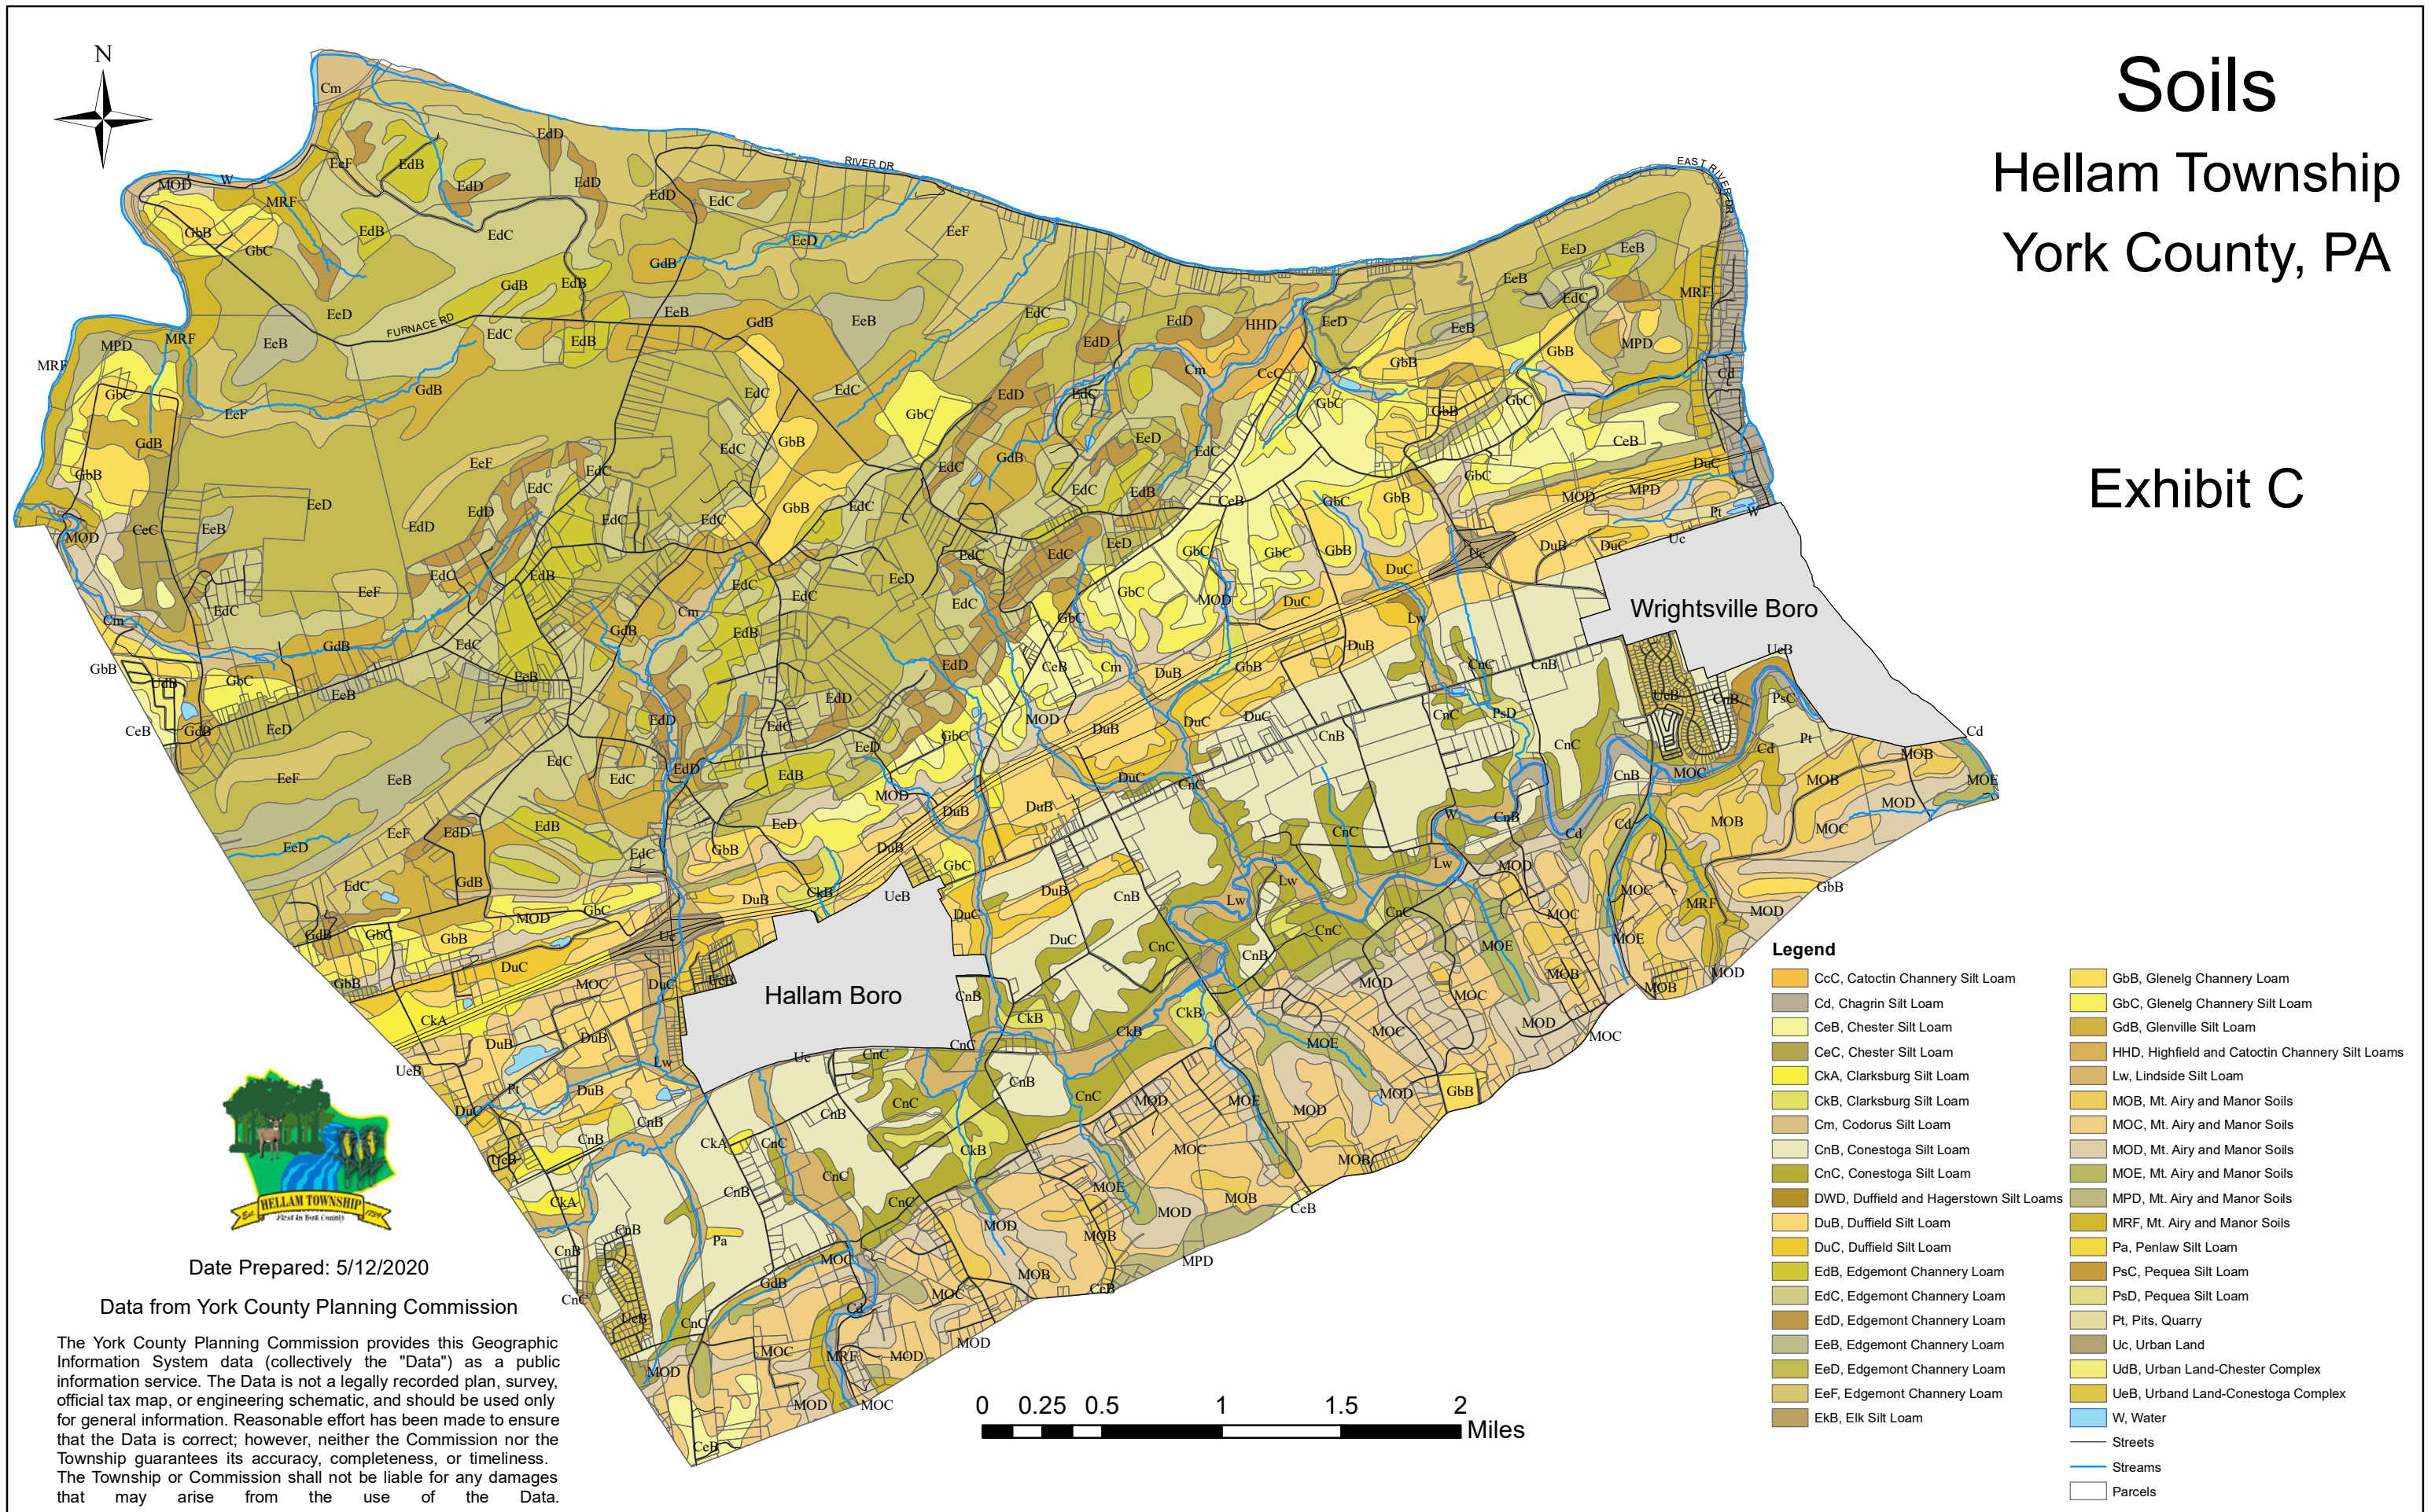

Soils

Hellam Township York County, PA

Exhibit C

Date Prepared: 5/12/2020

Data from York County Planning Commission

The York County Planning Commission provides this Geographic Information System data (collectively the "Data") as a public information service. The Data is not a legally recorded plan, survey, official tax map, or engineering schematic, and should be used only for general information. Reasonable effort has been made to ensure that the Data is correct; however, neither the Commission nor the Township guarantees its accuracy, completeness, or timeliness. The Township or Commission shall not be liable for any damages that may arise from the use of the Data.

0 0.25 0.5 1 1.5 2 Miles