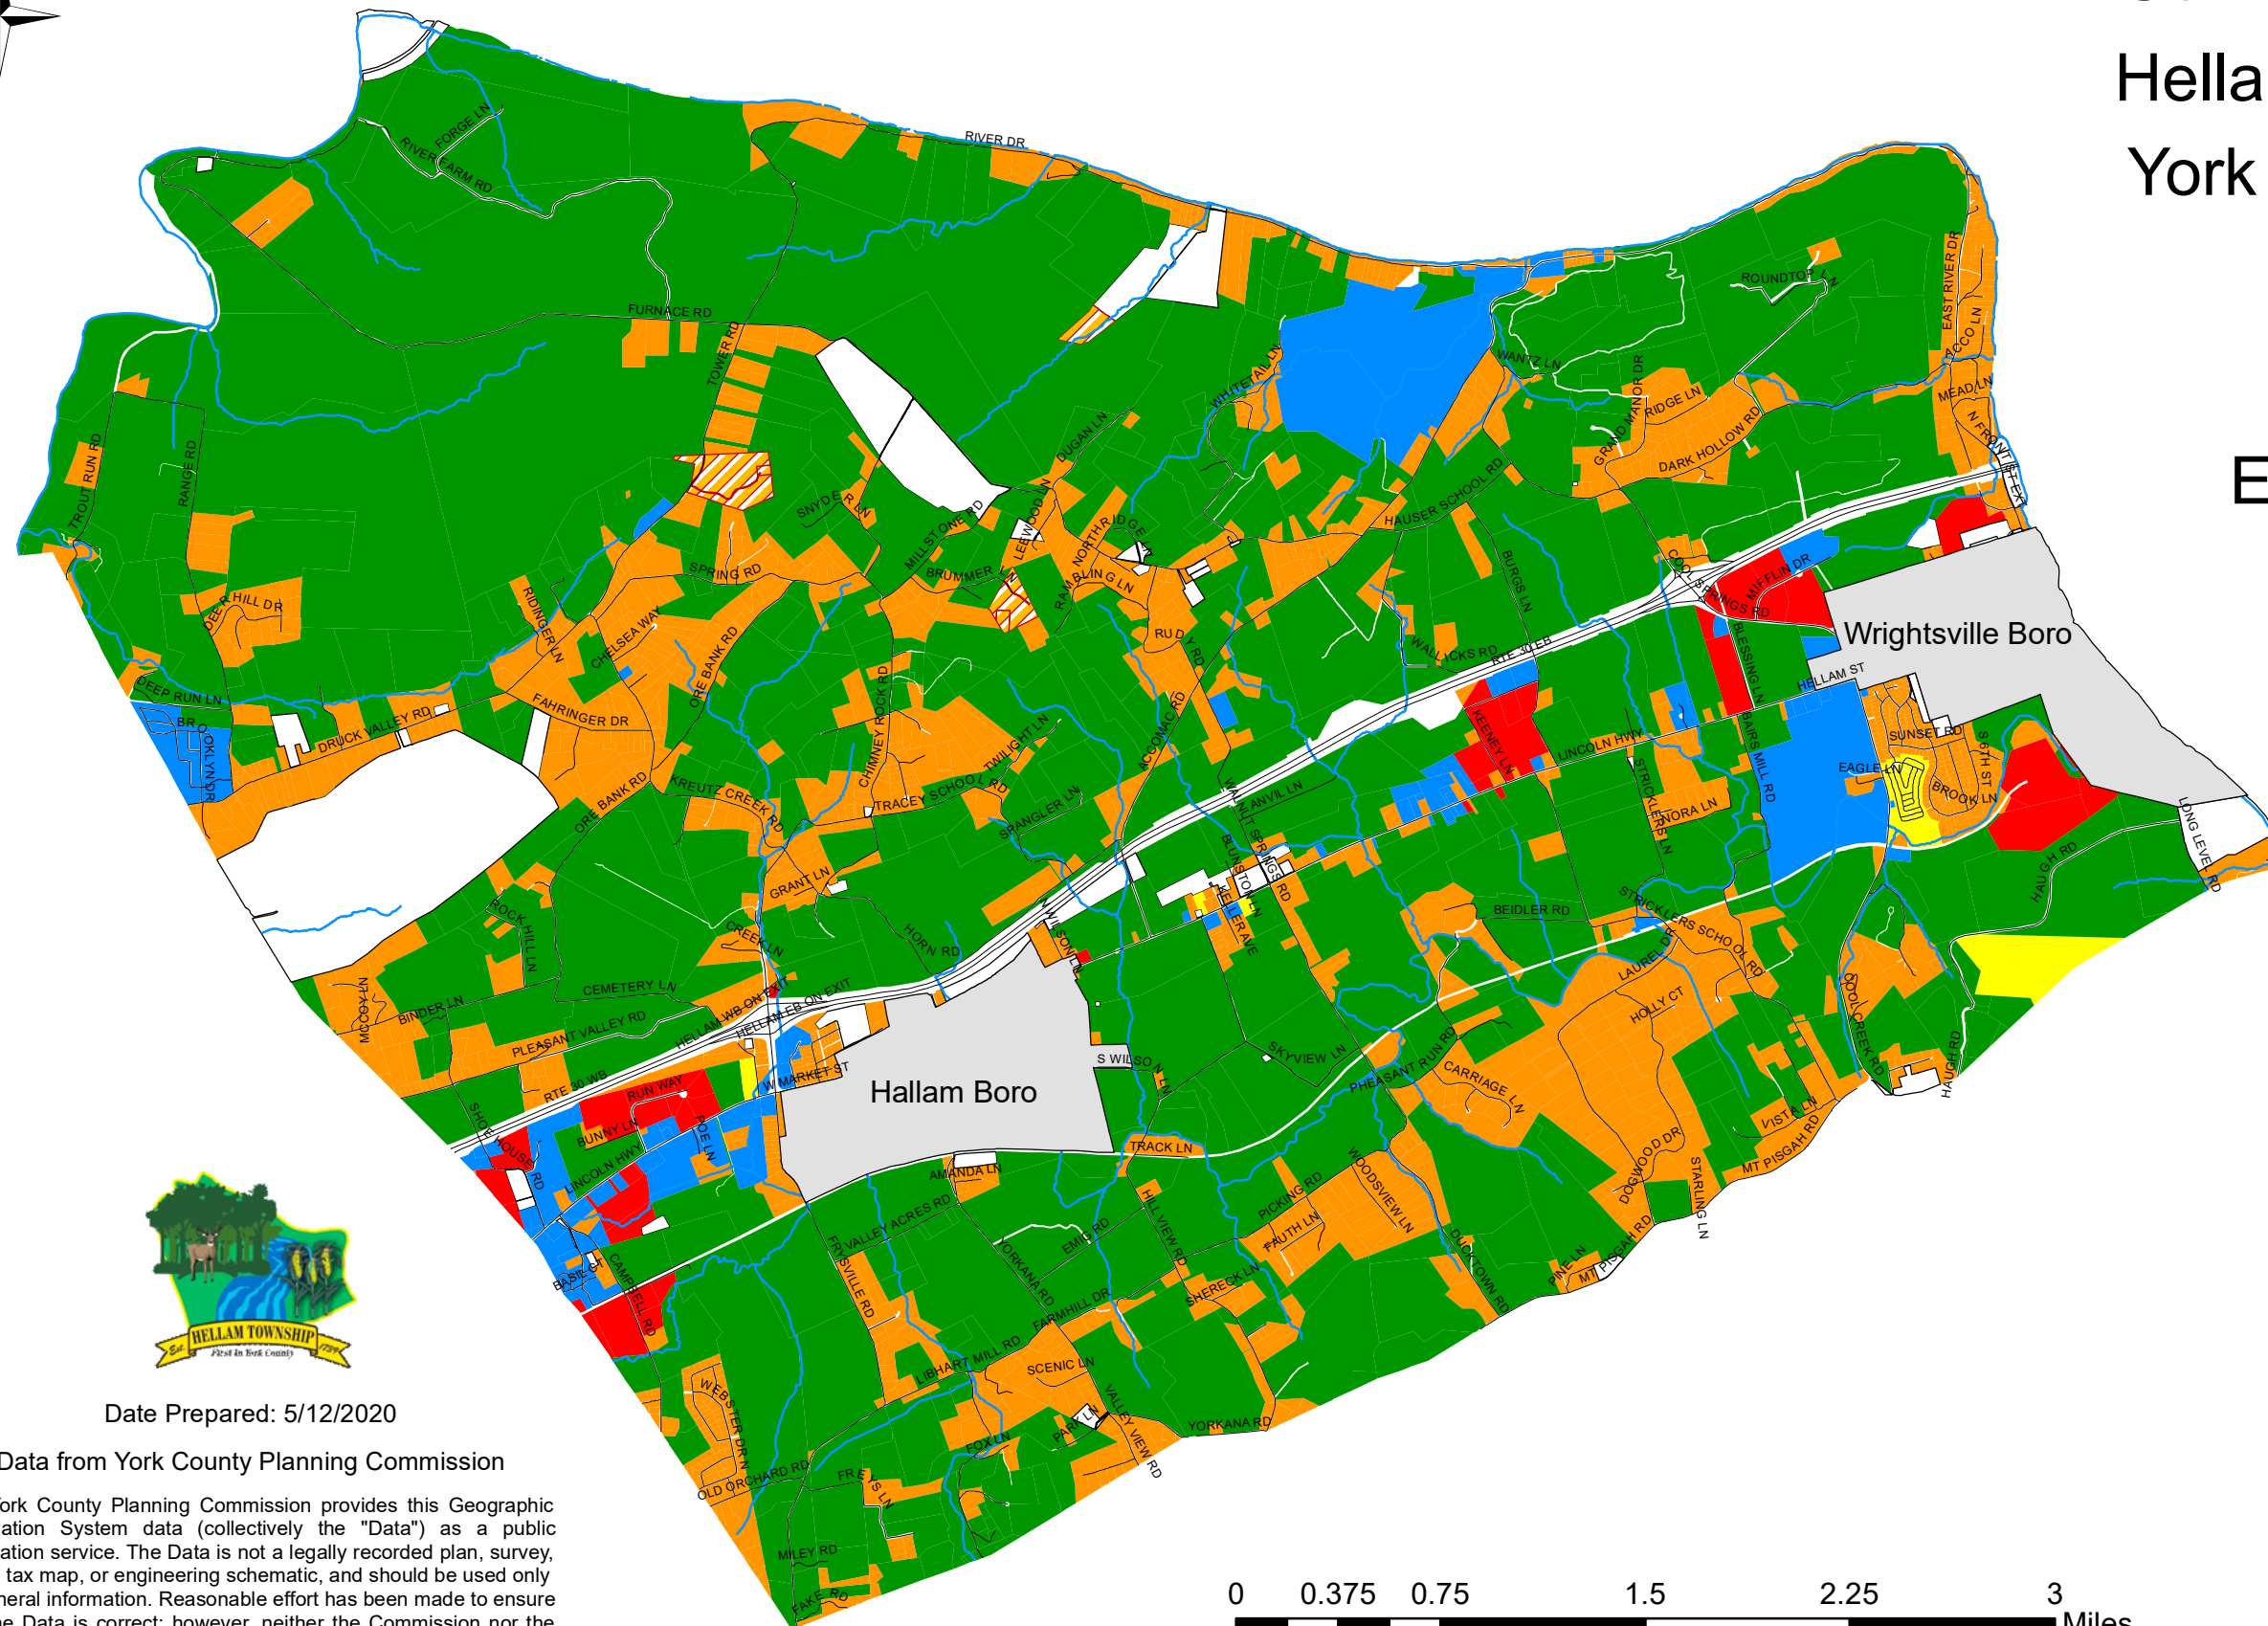

Existing Land Use

Hellam Township

York County, PA

Exhibit G

Legend

- Apartment
- Commercial
- Exempt
- Farm/Woodland
- Industrial
- Residential
- Utilities
- Streets
- Streams

Date Prepared: 5/12/2020

Data from York County Planning Commission

The York County Planning Commission provides this Geographic Information System data (collectively the "Data") as a public information service. The Data is not a legally recorded plan, survey, official tax map, or engineering schematic, and should be used only for general information. Reasonable effort has been made to ensure that the Data is correct; however, neither the Commission nor the Township guarantees its accuracy, completeness, or timeliness. The Township or Commission shall not be liable for any damages that may arise from the use of the Data.