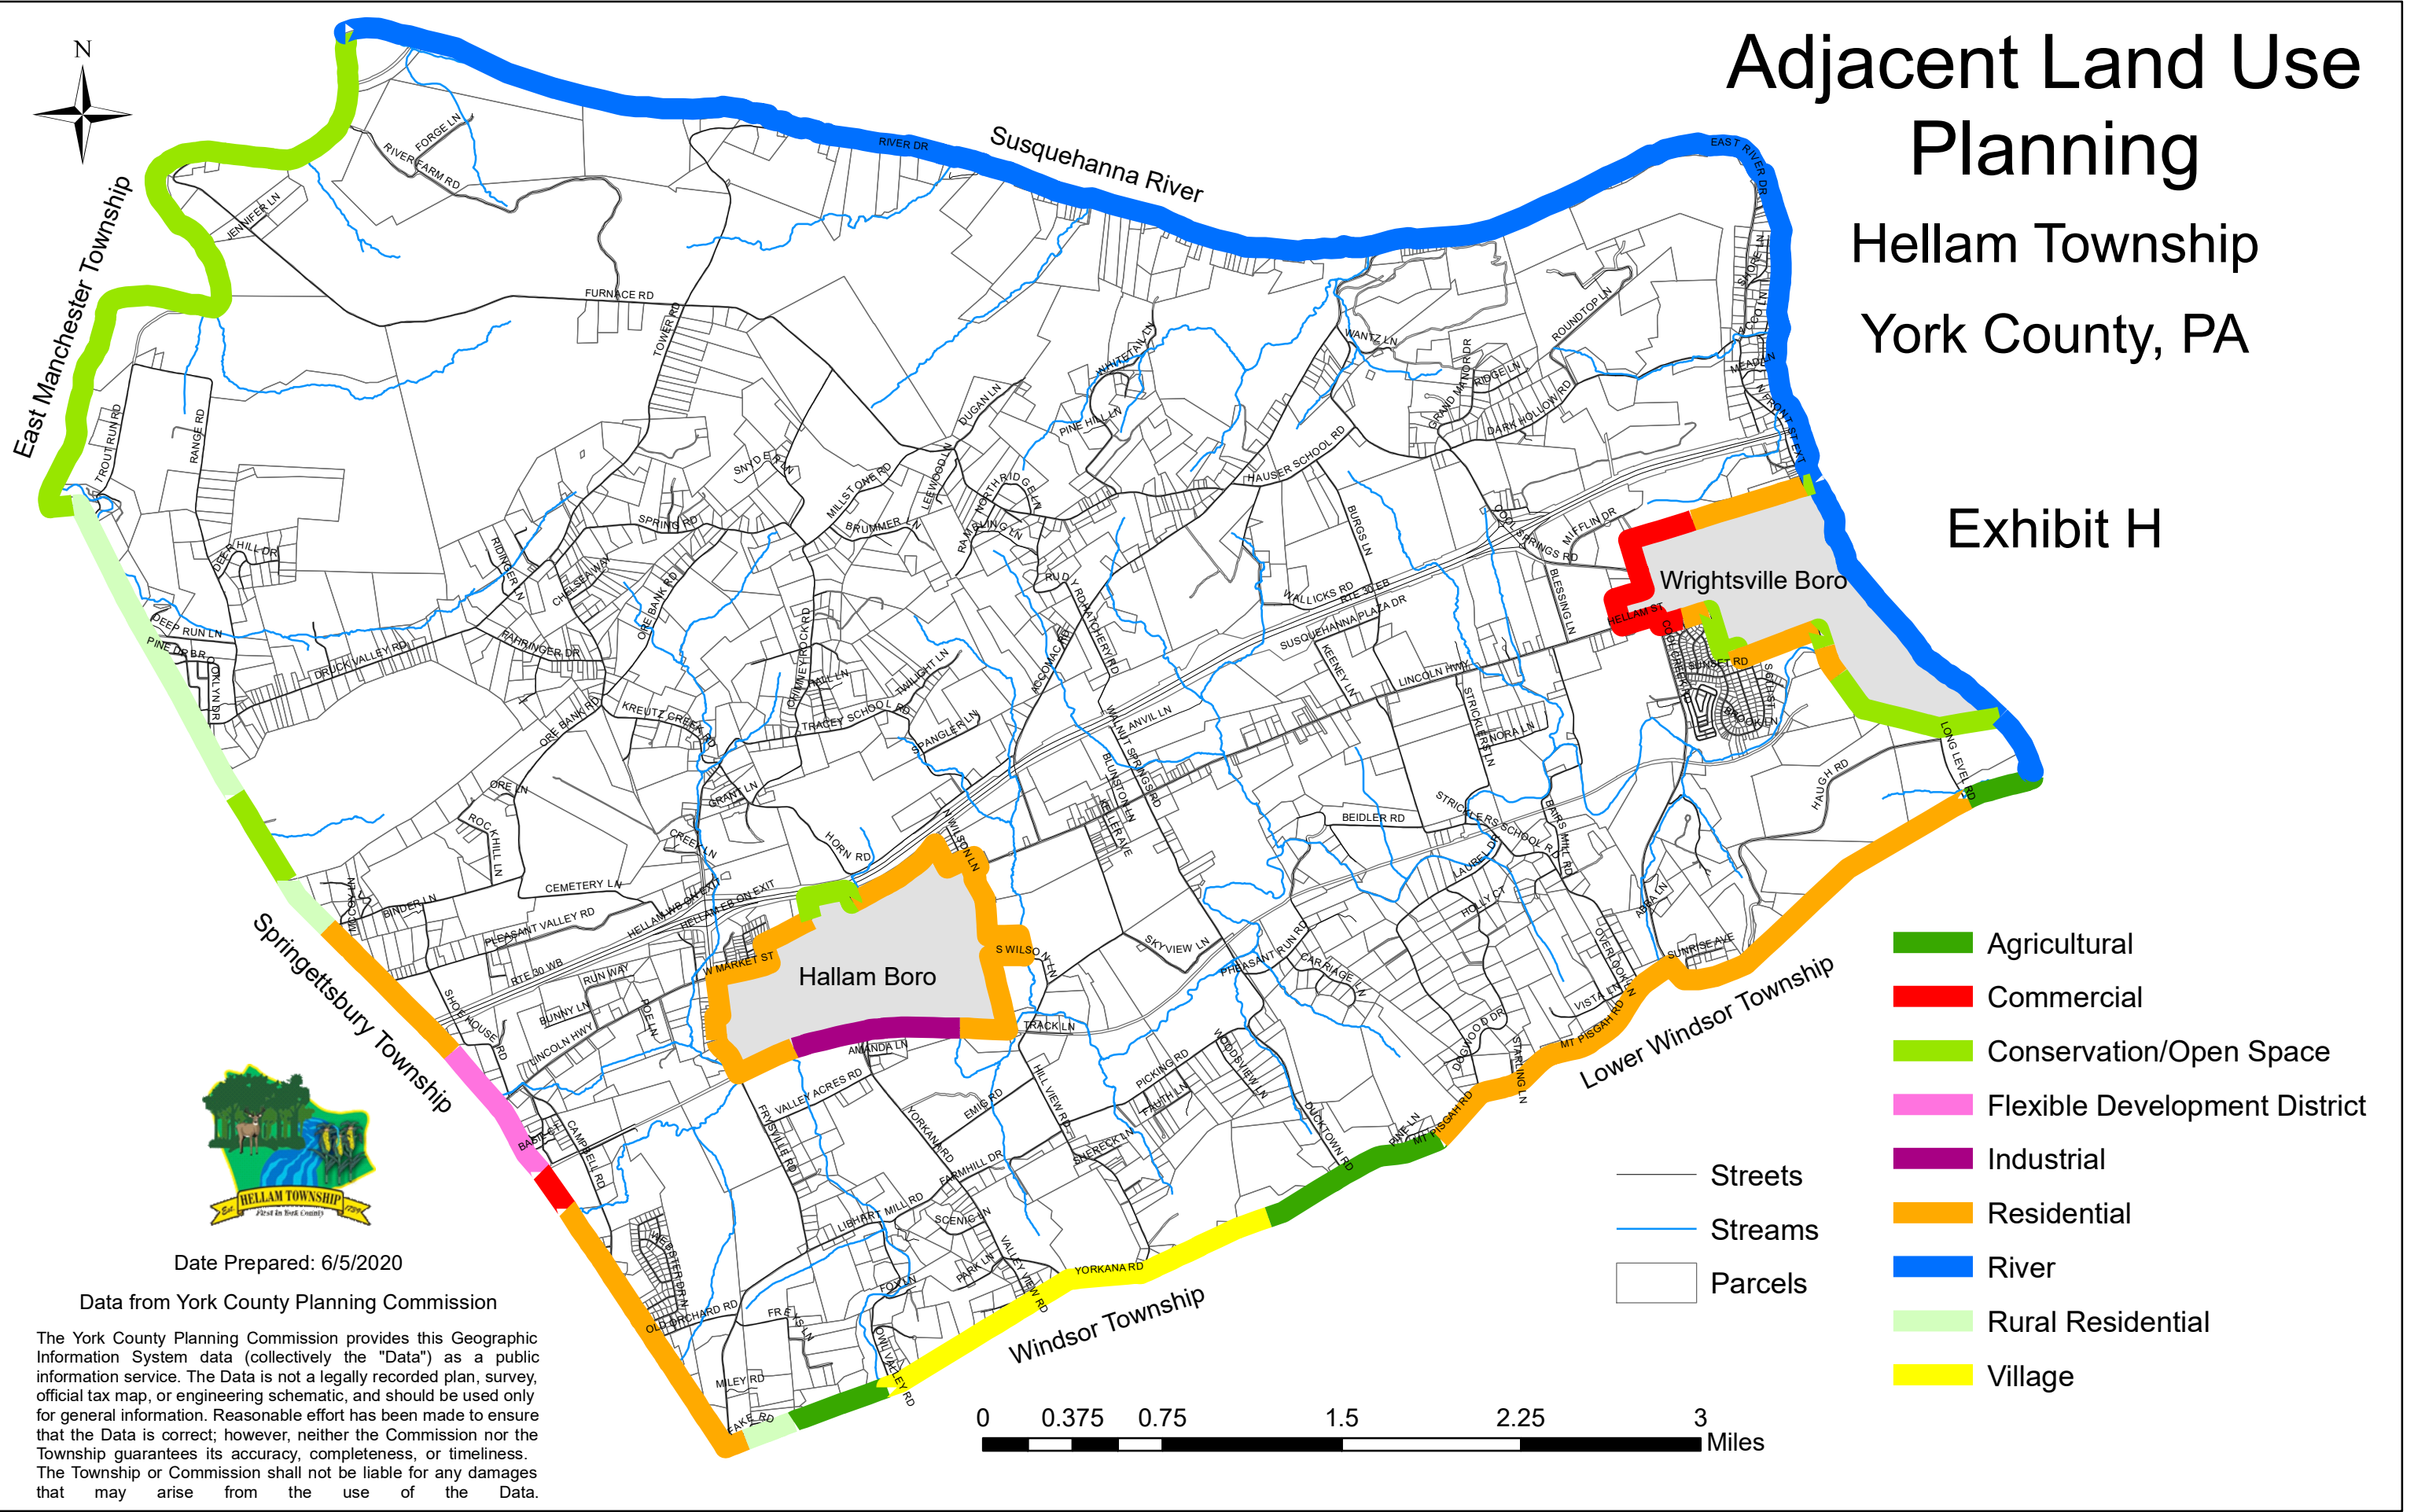

Adjacent Land Use Planning

Hellam Township
York County, PA

Exhibit H

Date Prepared: 6/5/2020

Data from York County Planning Commission

The York County Planning Commission provides this Geographic Information System data (collectively the "Data") as a public information service. The Data is not a legally recorded plan, survey, official tax map, or engineering schematic, and should be used only for general information. Reasonable effort has been made to ensure that the Data is correct; however, neither the Commission nor the Township guarantees its accuracy, completeness, or timeliness. The Township or Commission shall not be liable for any damages that may arise from the use of the Data.