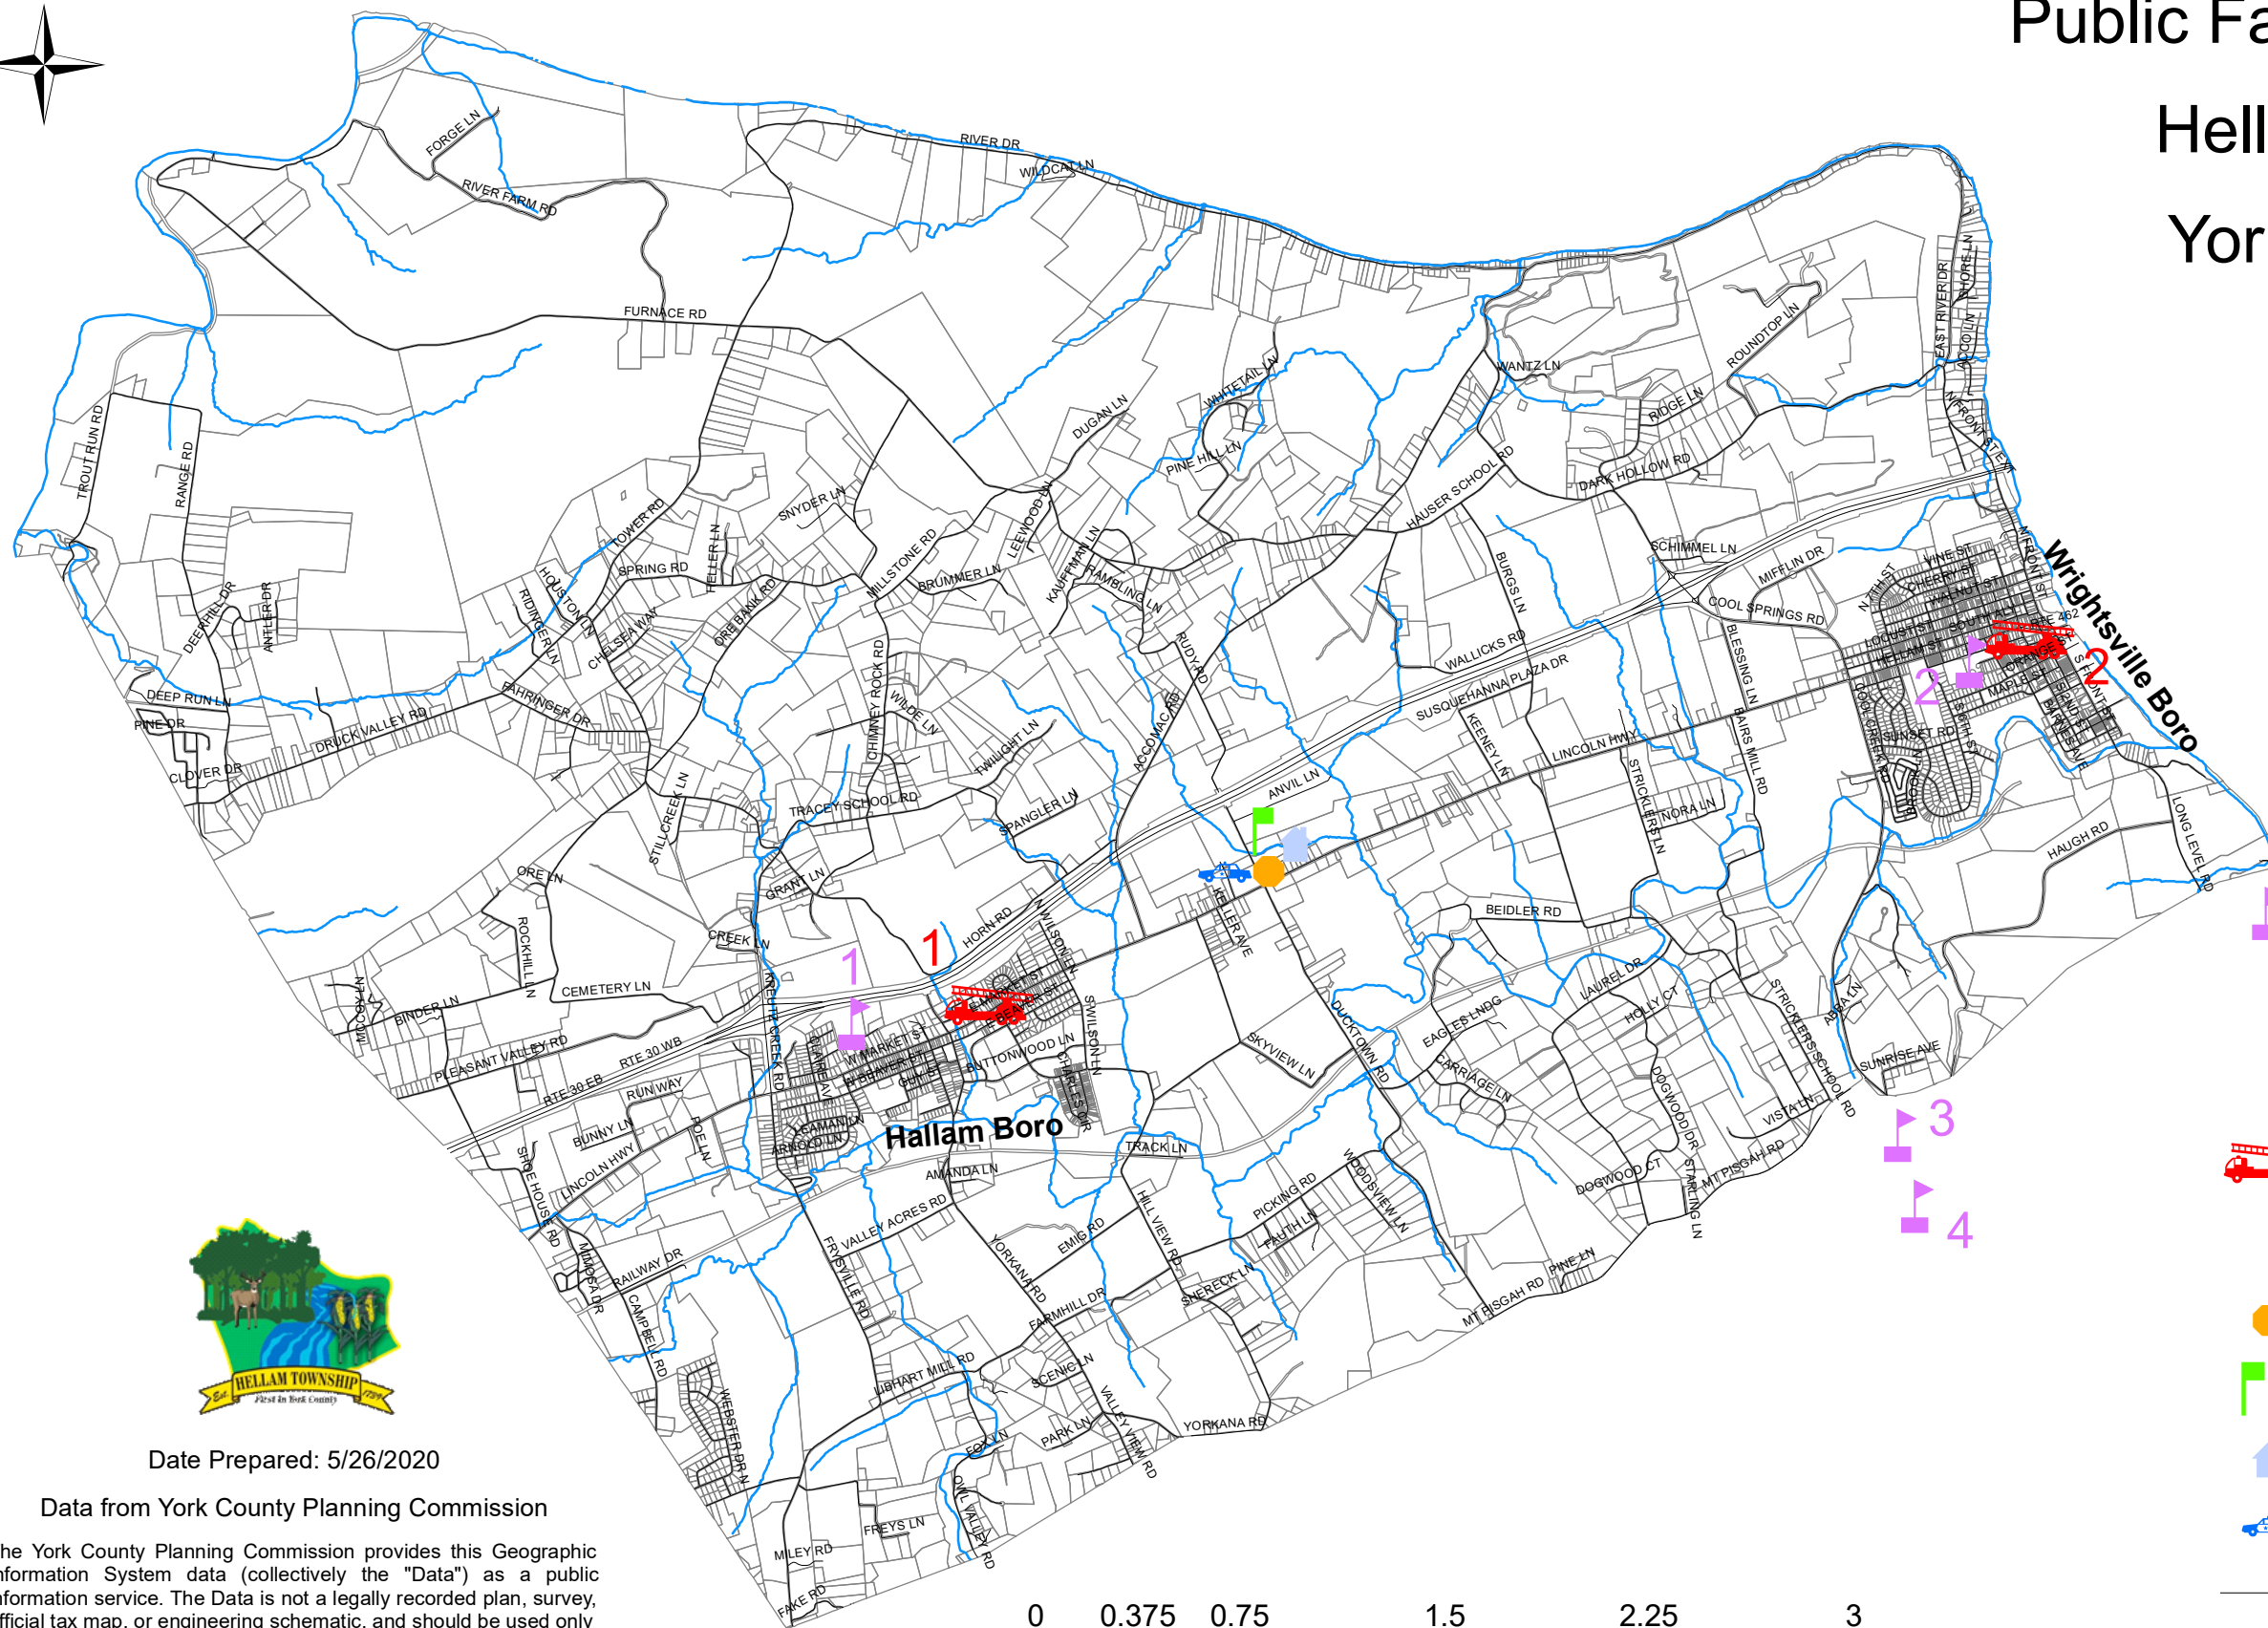

Public Facilities & Services

Hellam Township

York County, PA

Exhibit I

-  Public Schools
- 1 - Kreutz Creek Elementary
- 2 - Wrightsville Elementary
- 3 - Eastern York High School
- 4 - Eastern York Middle School

-  Fire Stations
- 1 - Friendship Fire Company
- 2 - Wrightsville Fire Department

-  Eastern York County EMS

-  Library

-  Municipal Building

-  Police Station

-  Streets

-  Streams

-  Parcels

Date Prepared: 5/26/2020

Data from York County Planning Commission

The York County Planning Commission provides this Geographic Information System data (collectively the "Data") as a public information service. The Data is not a legally recorded plan, survey, official tax map, or engineering schematic, and should be used only for general information. Reasonable effort has been made to ensure that the Data is correct; however, neither the Commission nor the Township guarantees its accuracy, completeness, or timeliness. The Township or Commission shall not be liable for any damages that may arise from the use of the Data.