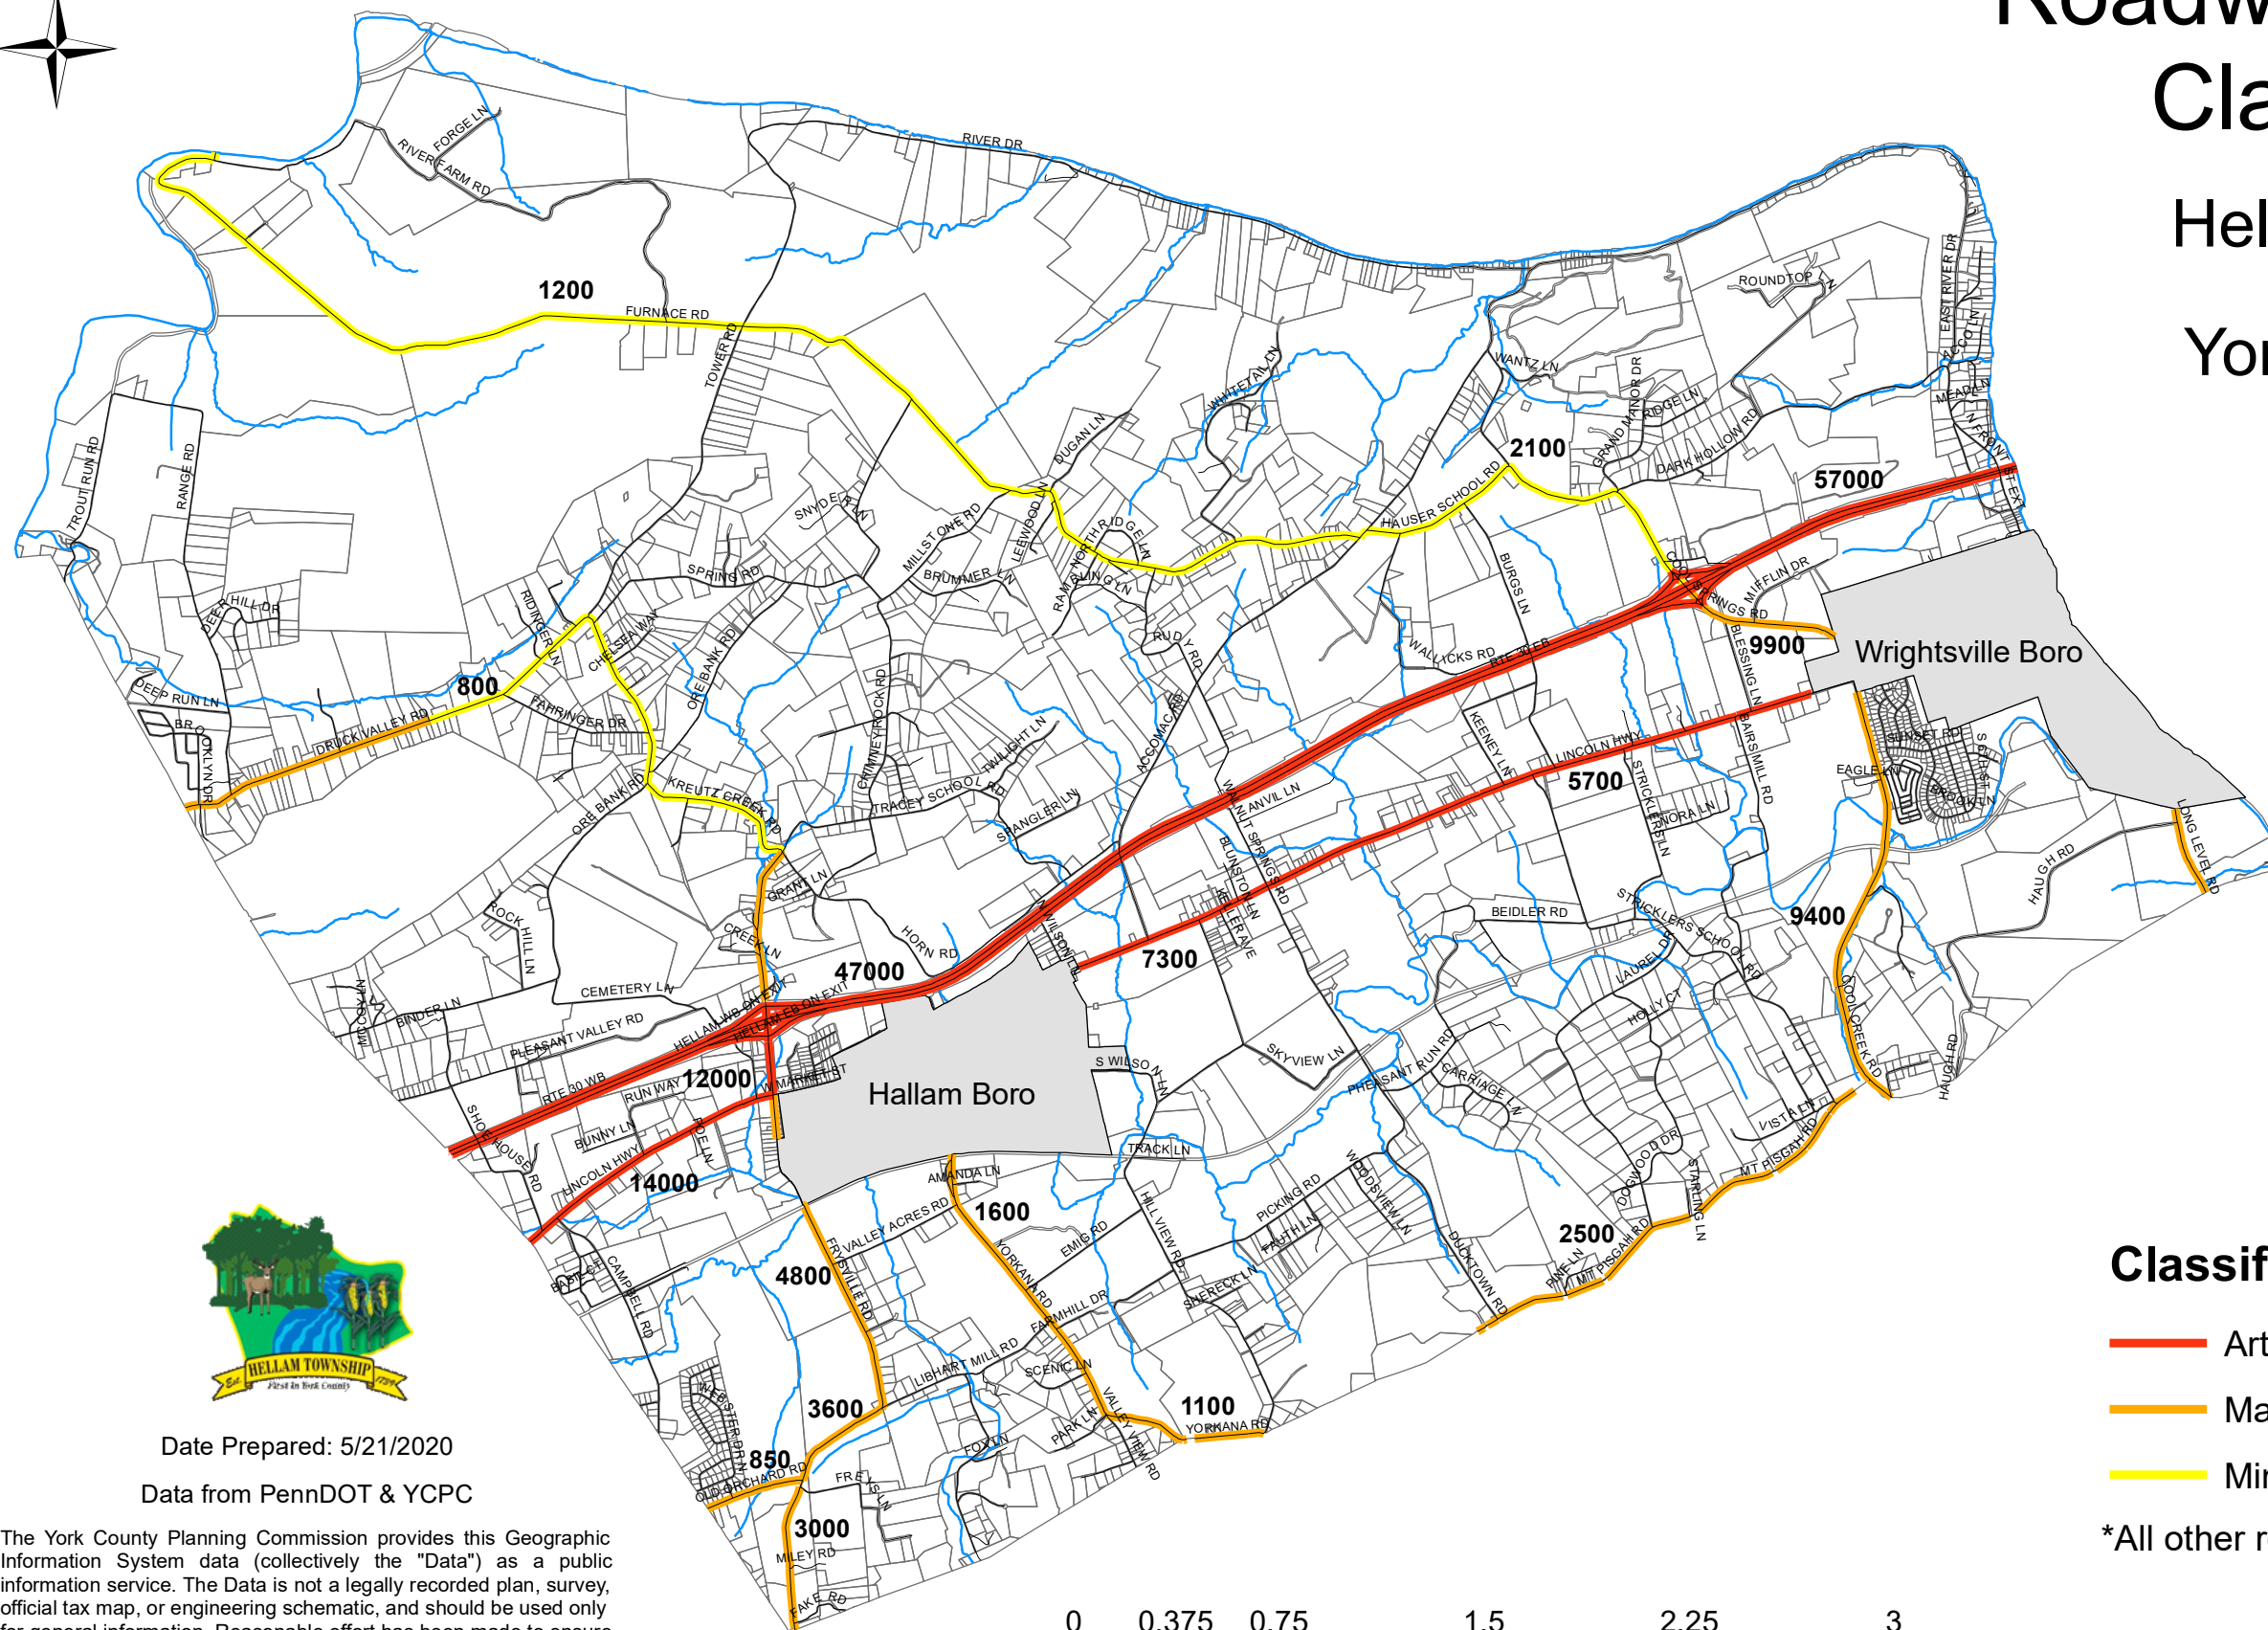

## Hellam Township

## York County, PA

### Exhibit N

Date Prepared: 5/21/2020

Data from PennDOT & YCPC

The York County Planning Commission provides this Geographic Information System data (collectively the "Data") as a public information service. The Data is not a legally recorded plan, survey, official tax map, or engineering schematic, and should be used only for general information. Reasonable effort has been made to ensure that the Data is correct; however, neither the Commission nor the Township guarantees its accuracy, completeness, or timeliness. The Township or Commission shall not be liable for any damages that may arise from the use of the Data.

### Classification

- Arterial
- Major Collector
- Minor Collector
- Streams
- Parcels

\*All other roads are local