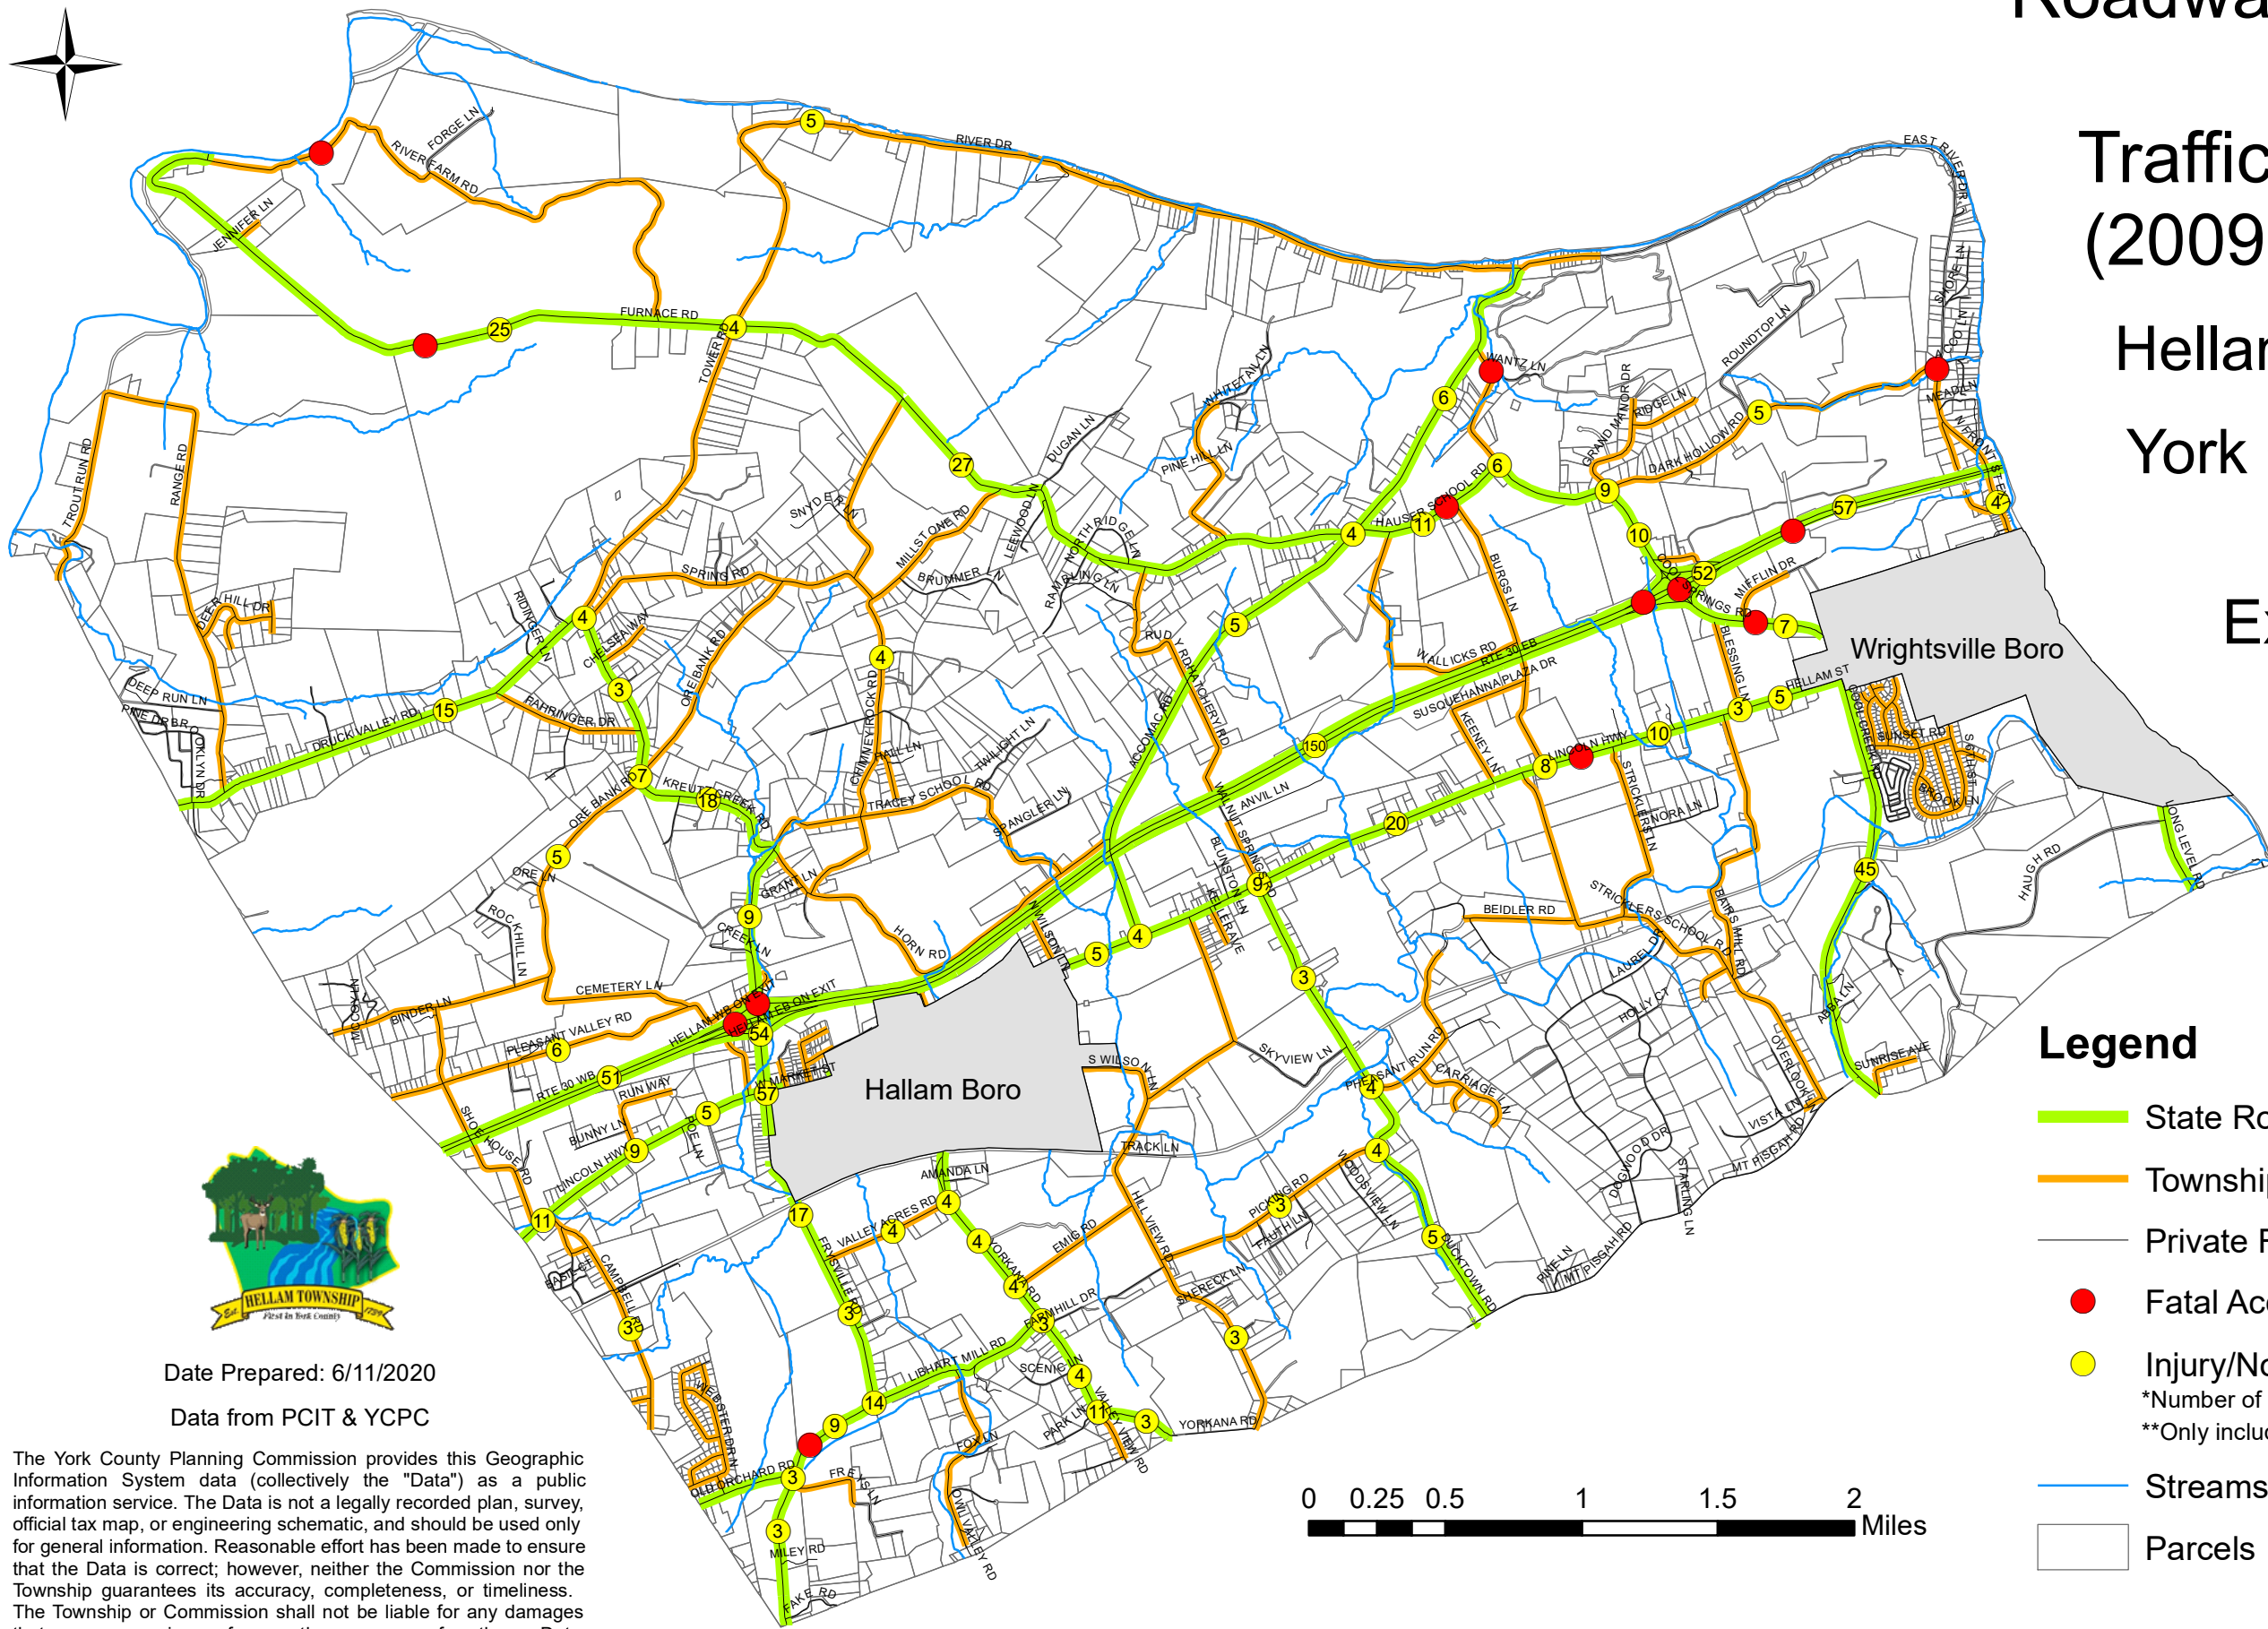

Roadway Jurisdiction & Traffic Accidents (2009 thru 2018)

Hellam Township York County, PA

Exhibit O

Date Prepared: 6/11/2020

Data from PCIT & YCPC

The York County Planning Commission provides this Geographic Information System data (collectively the "Data") as a public information service. The Data is not a legally recorded plan, survey, official tax map, or engineering schematic, and should be used only for general information. Reasonable effort has been made to ensure that the Data is correct; however, neither the Commission nor the Township guarantees its accuracy, completeness, or timeliness. The Township or Commission shall not be liable for any damages that may arise from the use of the Data.

Legend

-  State Roads
-  Township Roads
-  Private Roads
-  Fatal Accident
-  Injury/Non-Injury Accident
*Number of accidents is noted within circle
**Only includes accidents reportable to PennDOT
-  Streams
-  Parcels