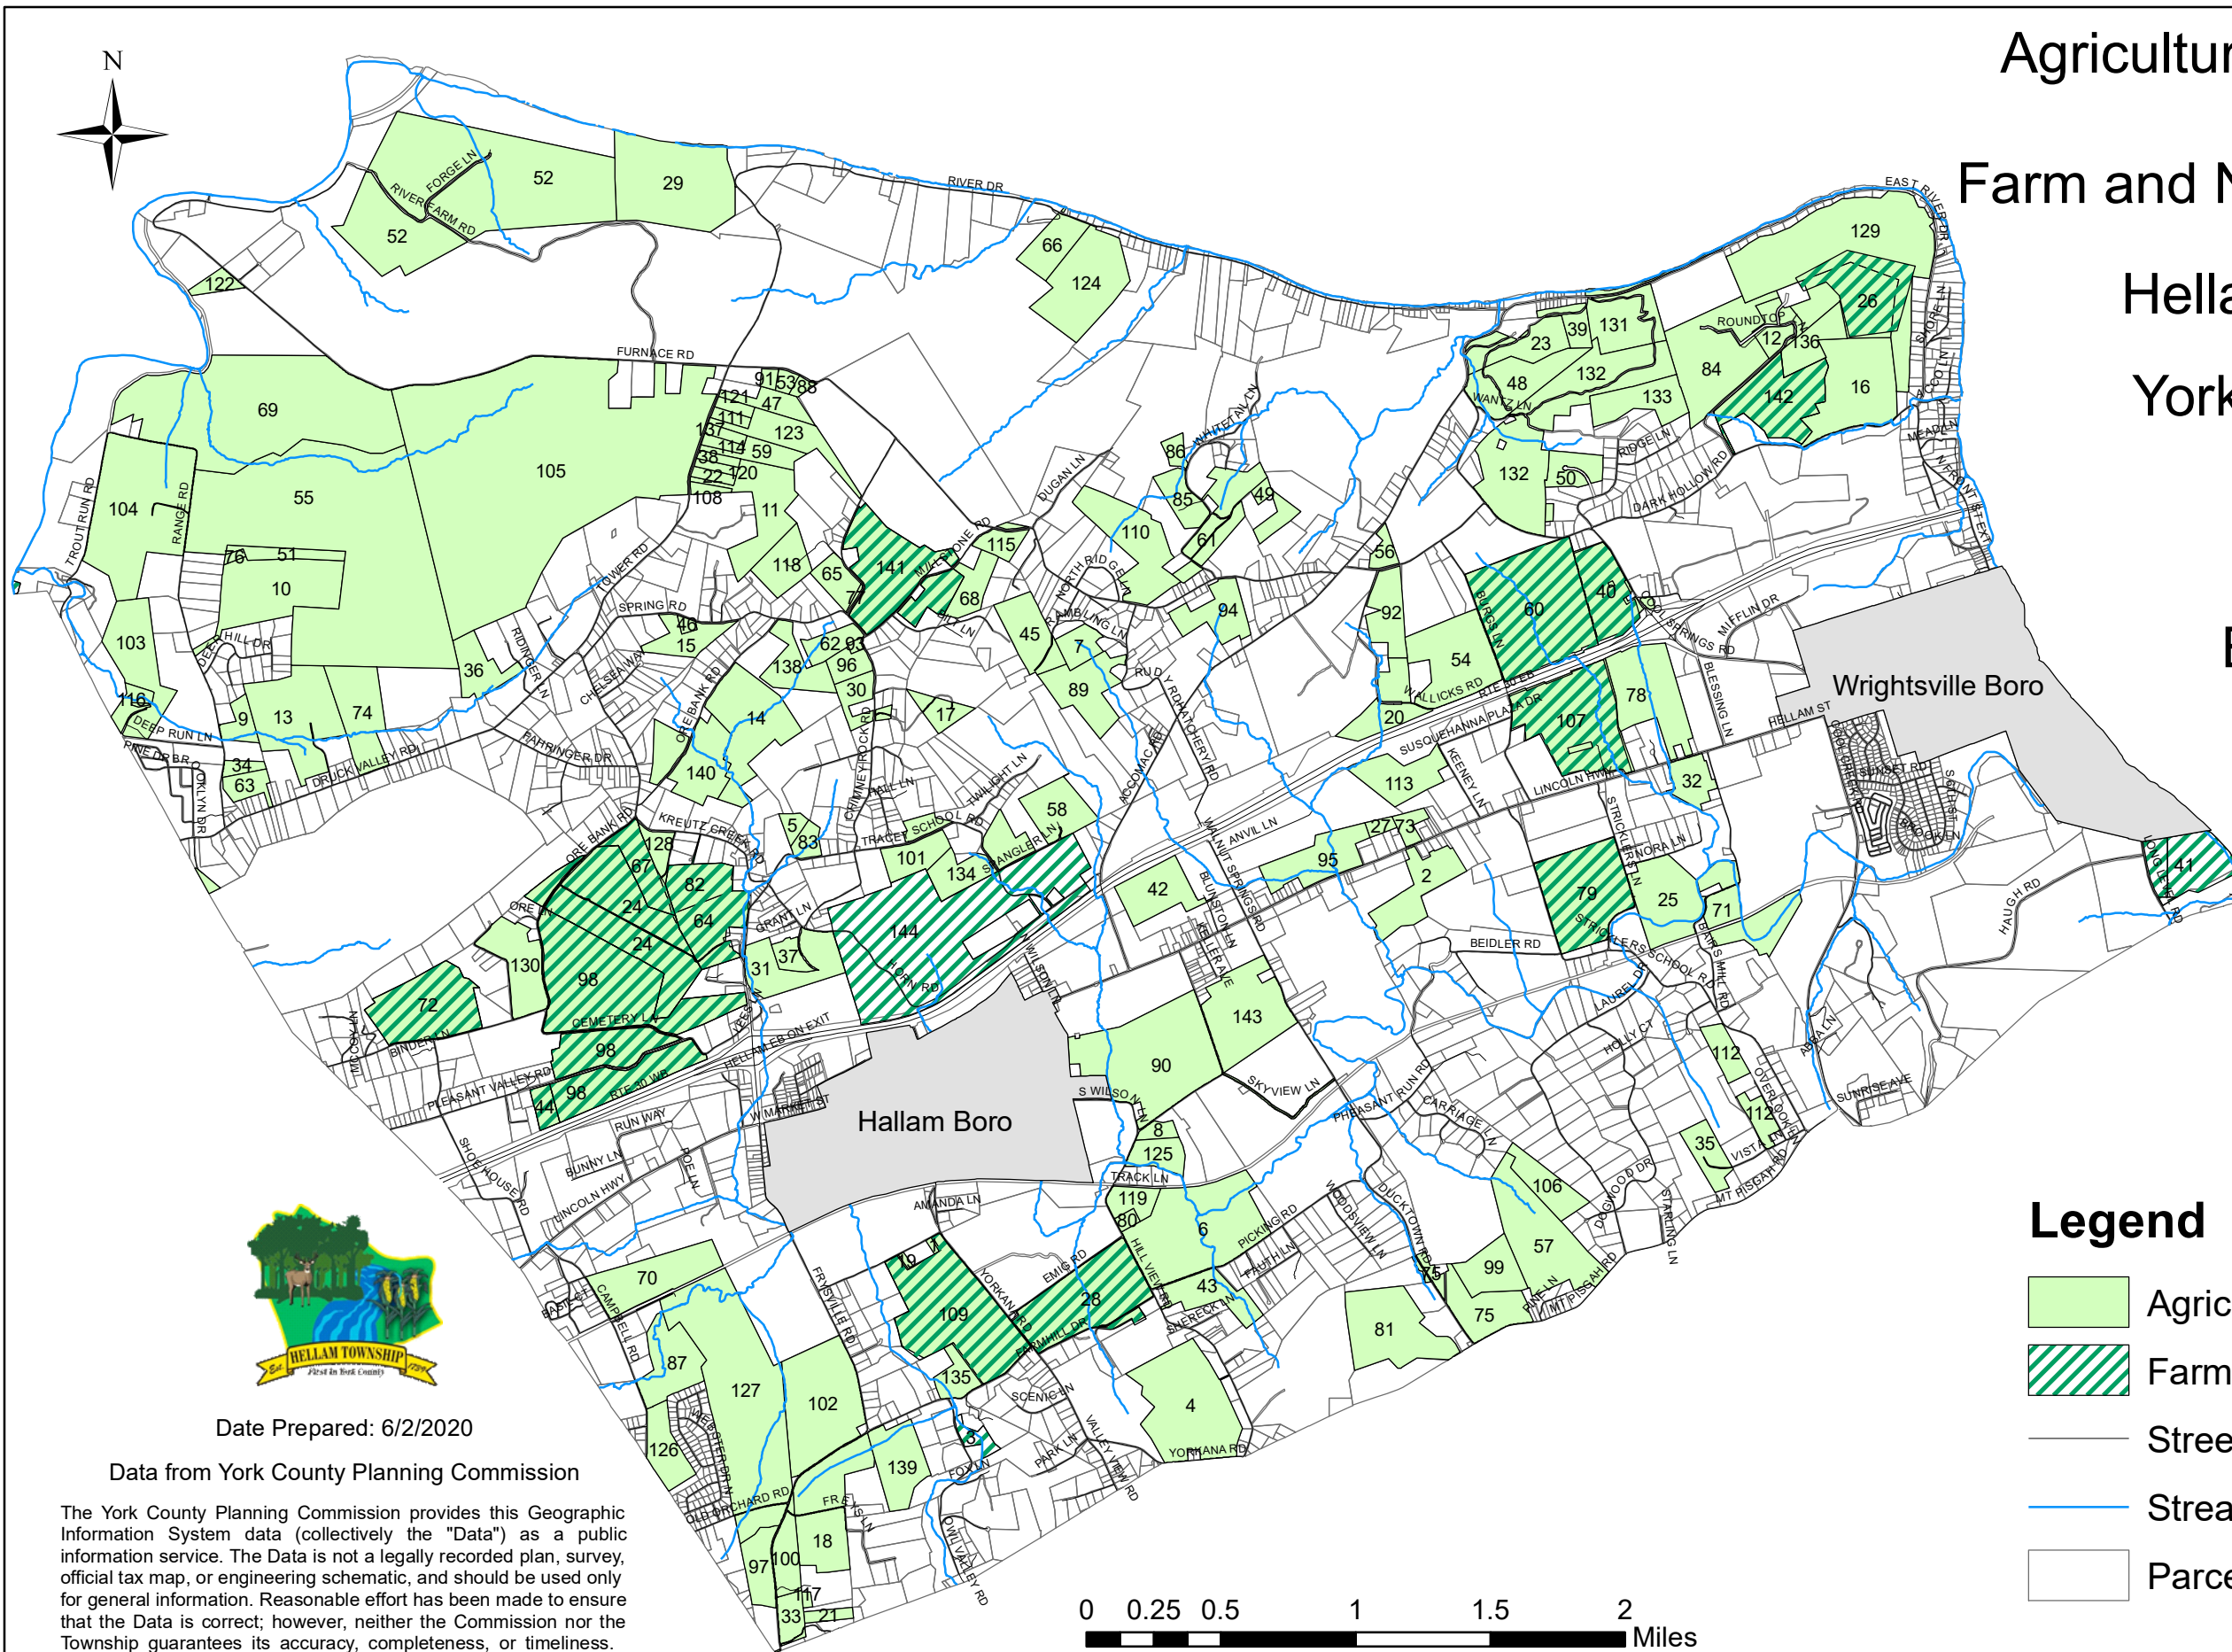

Agricultural Security Areas and Farm and Natural Lands Trust

Hellam Township York County, PA

Exhibit R

Date Prepared: 6/2/2020

Data from York County Planning Commission

The York County Planning Commission provides this Geographic Information System data (collectively the "Data") as a public information service. The Data is not a legally recorded plan, survey, official tax map, or engineering schematic, and should be used only for general information. Reasonable effort has been made to ensure that the Data is correct; however, neither the Commission nor the Township guarantees its accuracy, completeness, or timeliness. The Township or Commission shall not be liable for any damages that may arise from the use of the Data.

Legend

- Agricultural Security Areas
- Farm and Natural Lands Trust
- Streets
- Streams
- Parcels

***Refer to Exhibit R1 for list of parcel numbers and property owners' names