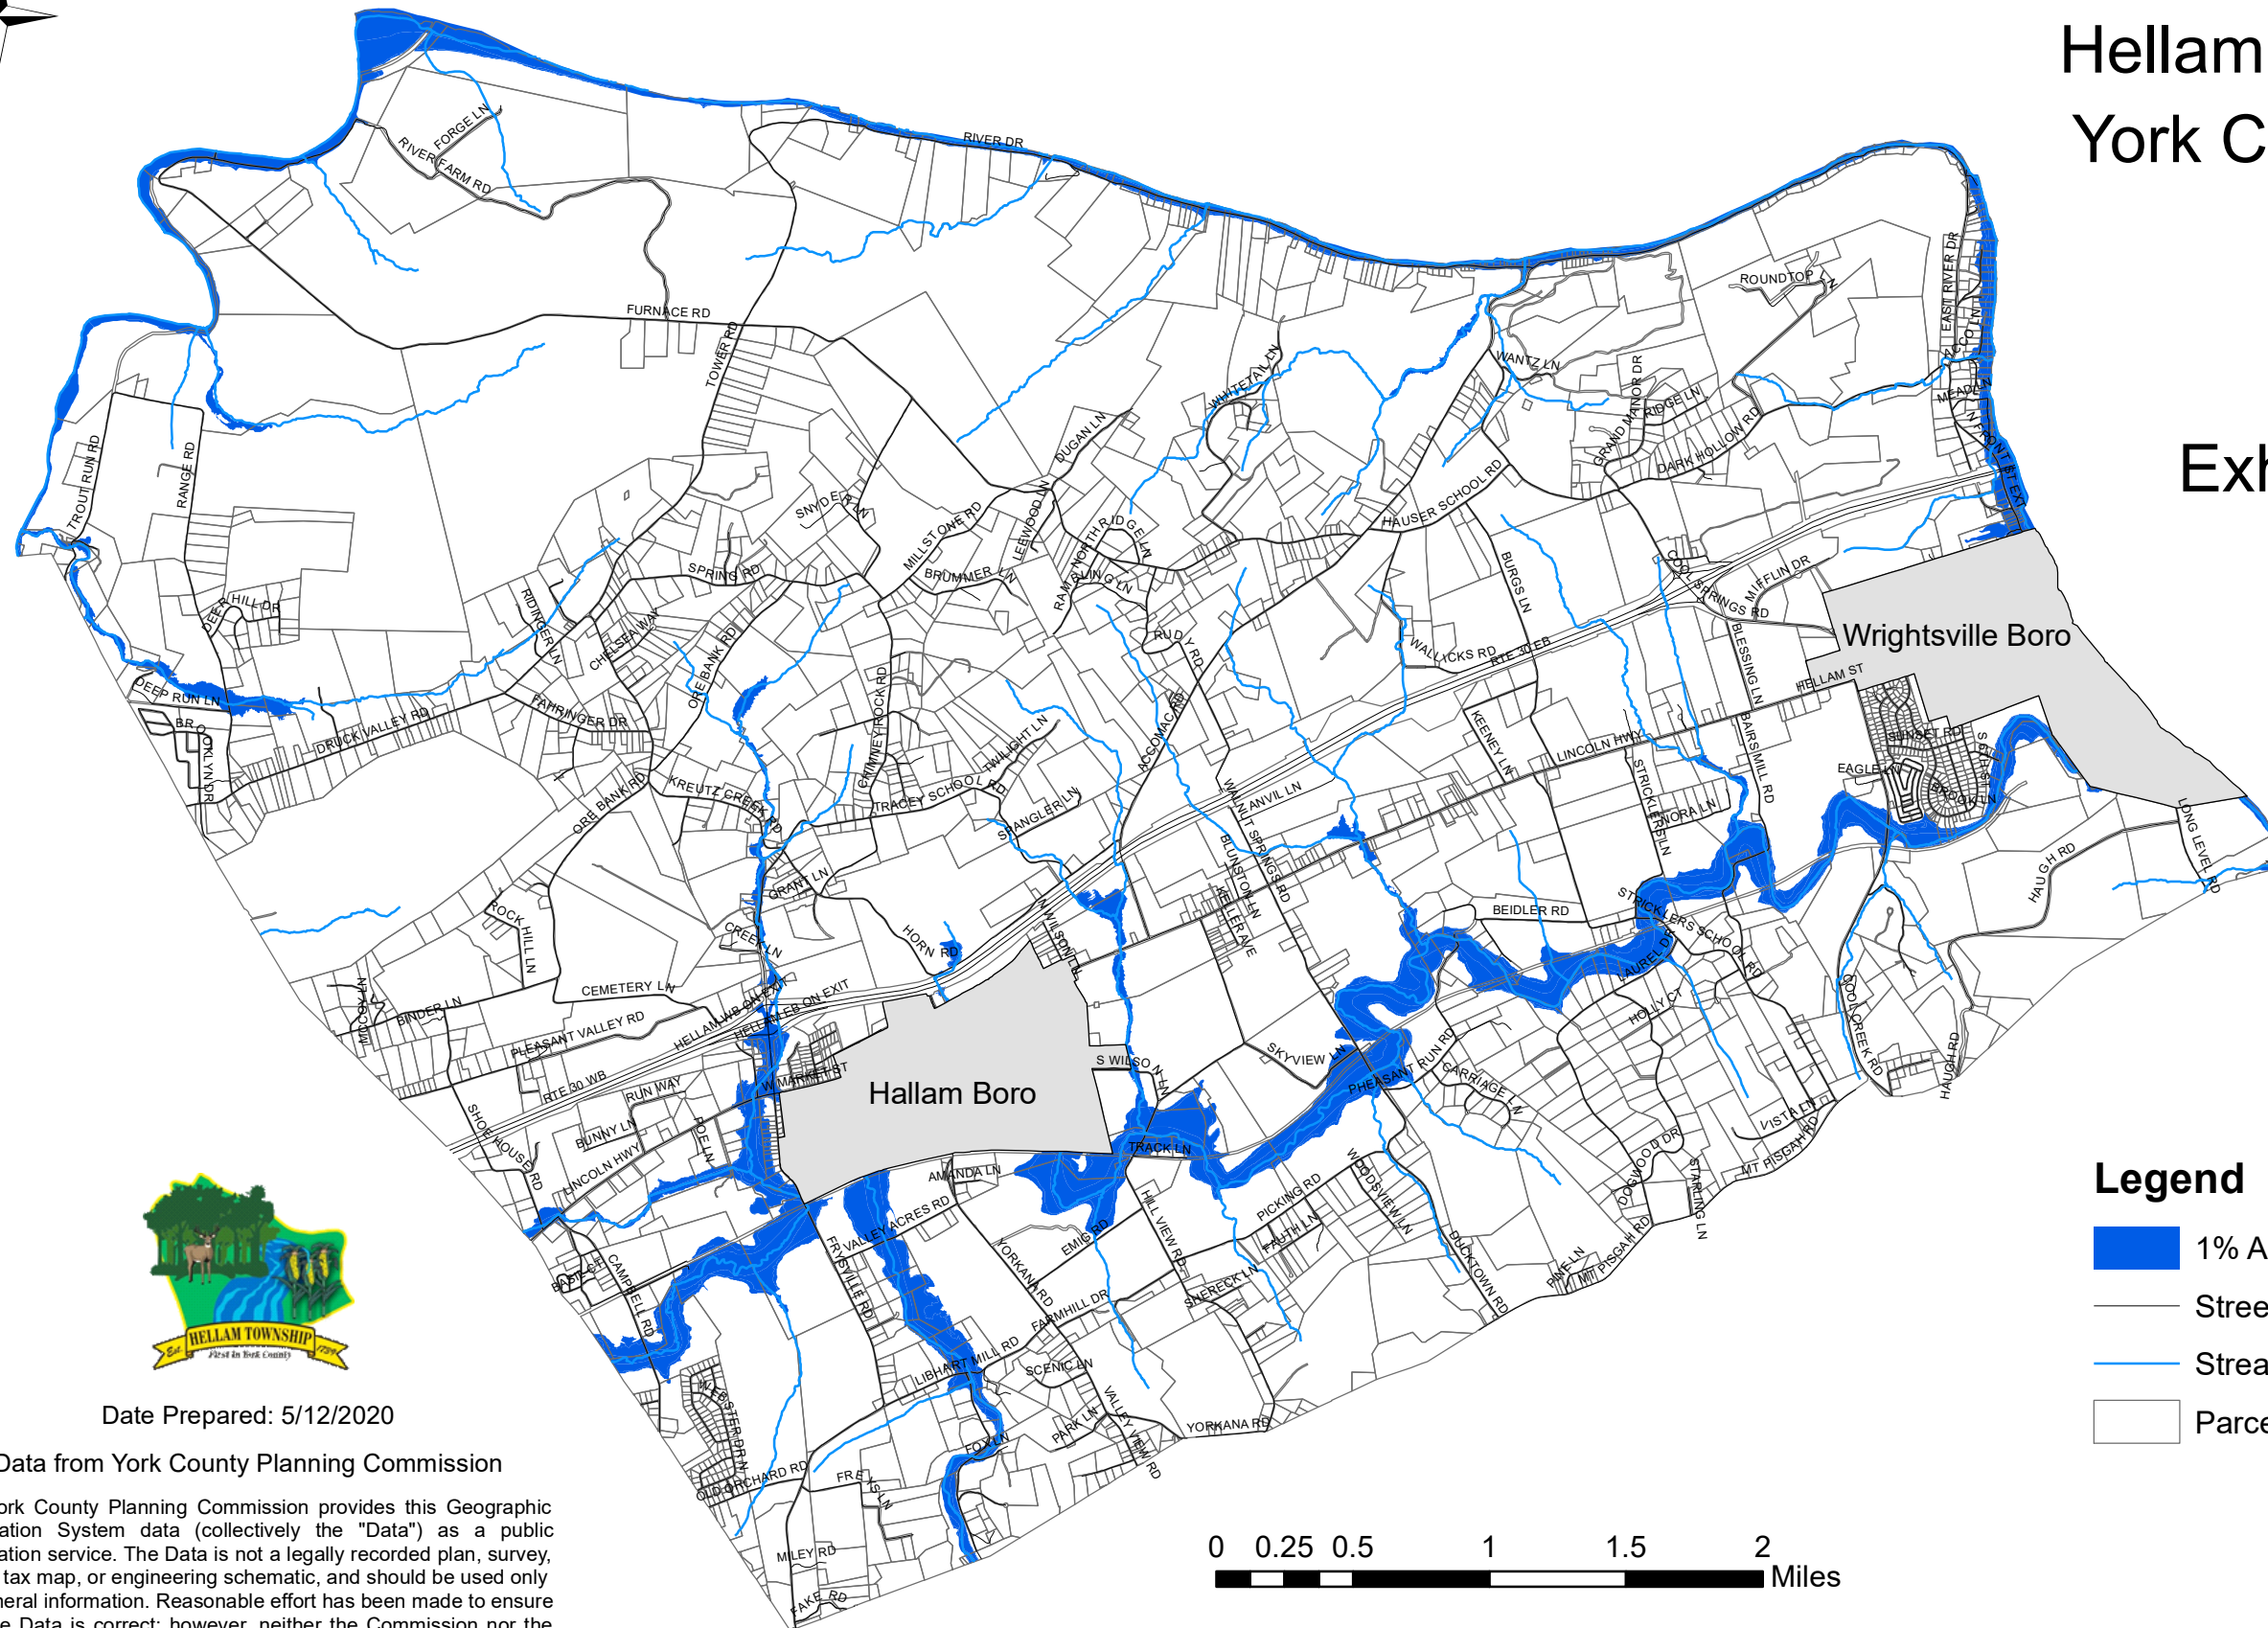

# 1% Annual Chance Flood Hazard

## Hellam Township

### York County, PA

Exhibit S

Date Prepared: 5/12/2020

Data from York County Planning Commission

The York County Planning Commission provides this Geographic Information System data (collectively the "Data") as a public information service. The Data is not a legally recorded plan, survey, official tax map, or engineering schematic, and should be used only for general information. Reasonable effort has been made to ensure that the Data is correct; however, neither the Commission nor the Township guarantees its accuracy, completeness, or timeliness. The Township or Commission shall not be liable for any damages that may arise from the use of the Data.

### Legend

- 1% Annual Chance Flood Hazard
- Streets
- Streams
- Parcels

\*\*\*Refer to FEMA maps for exact flood hazard locations