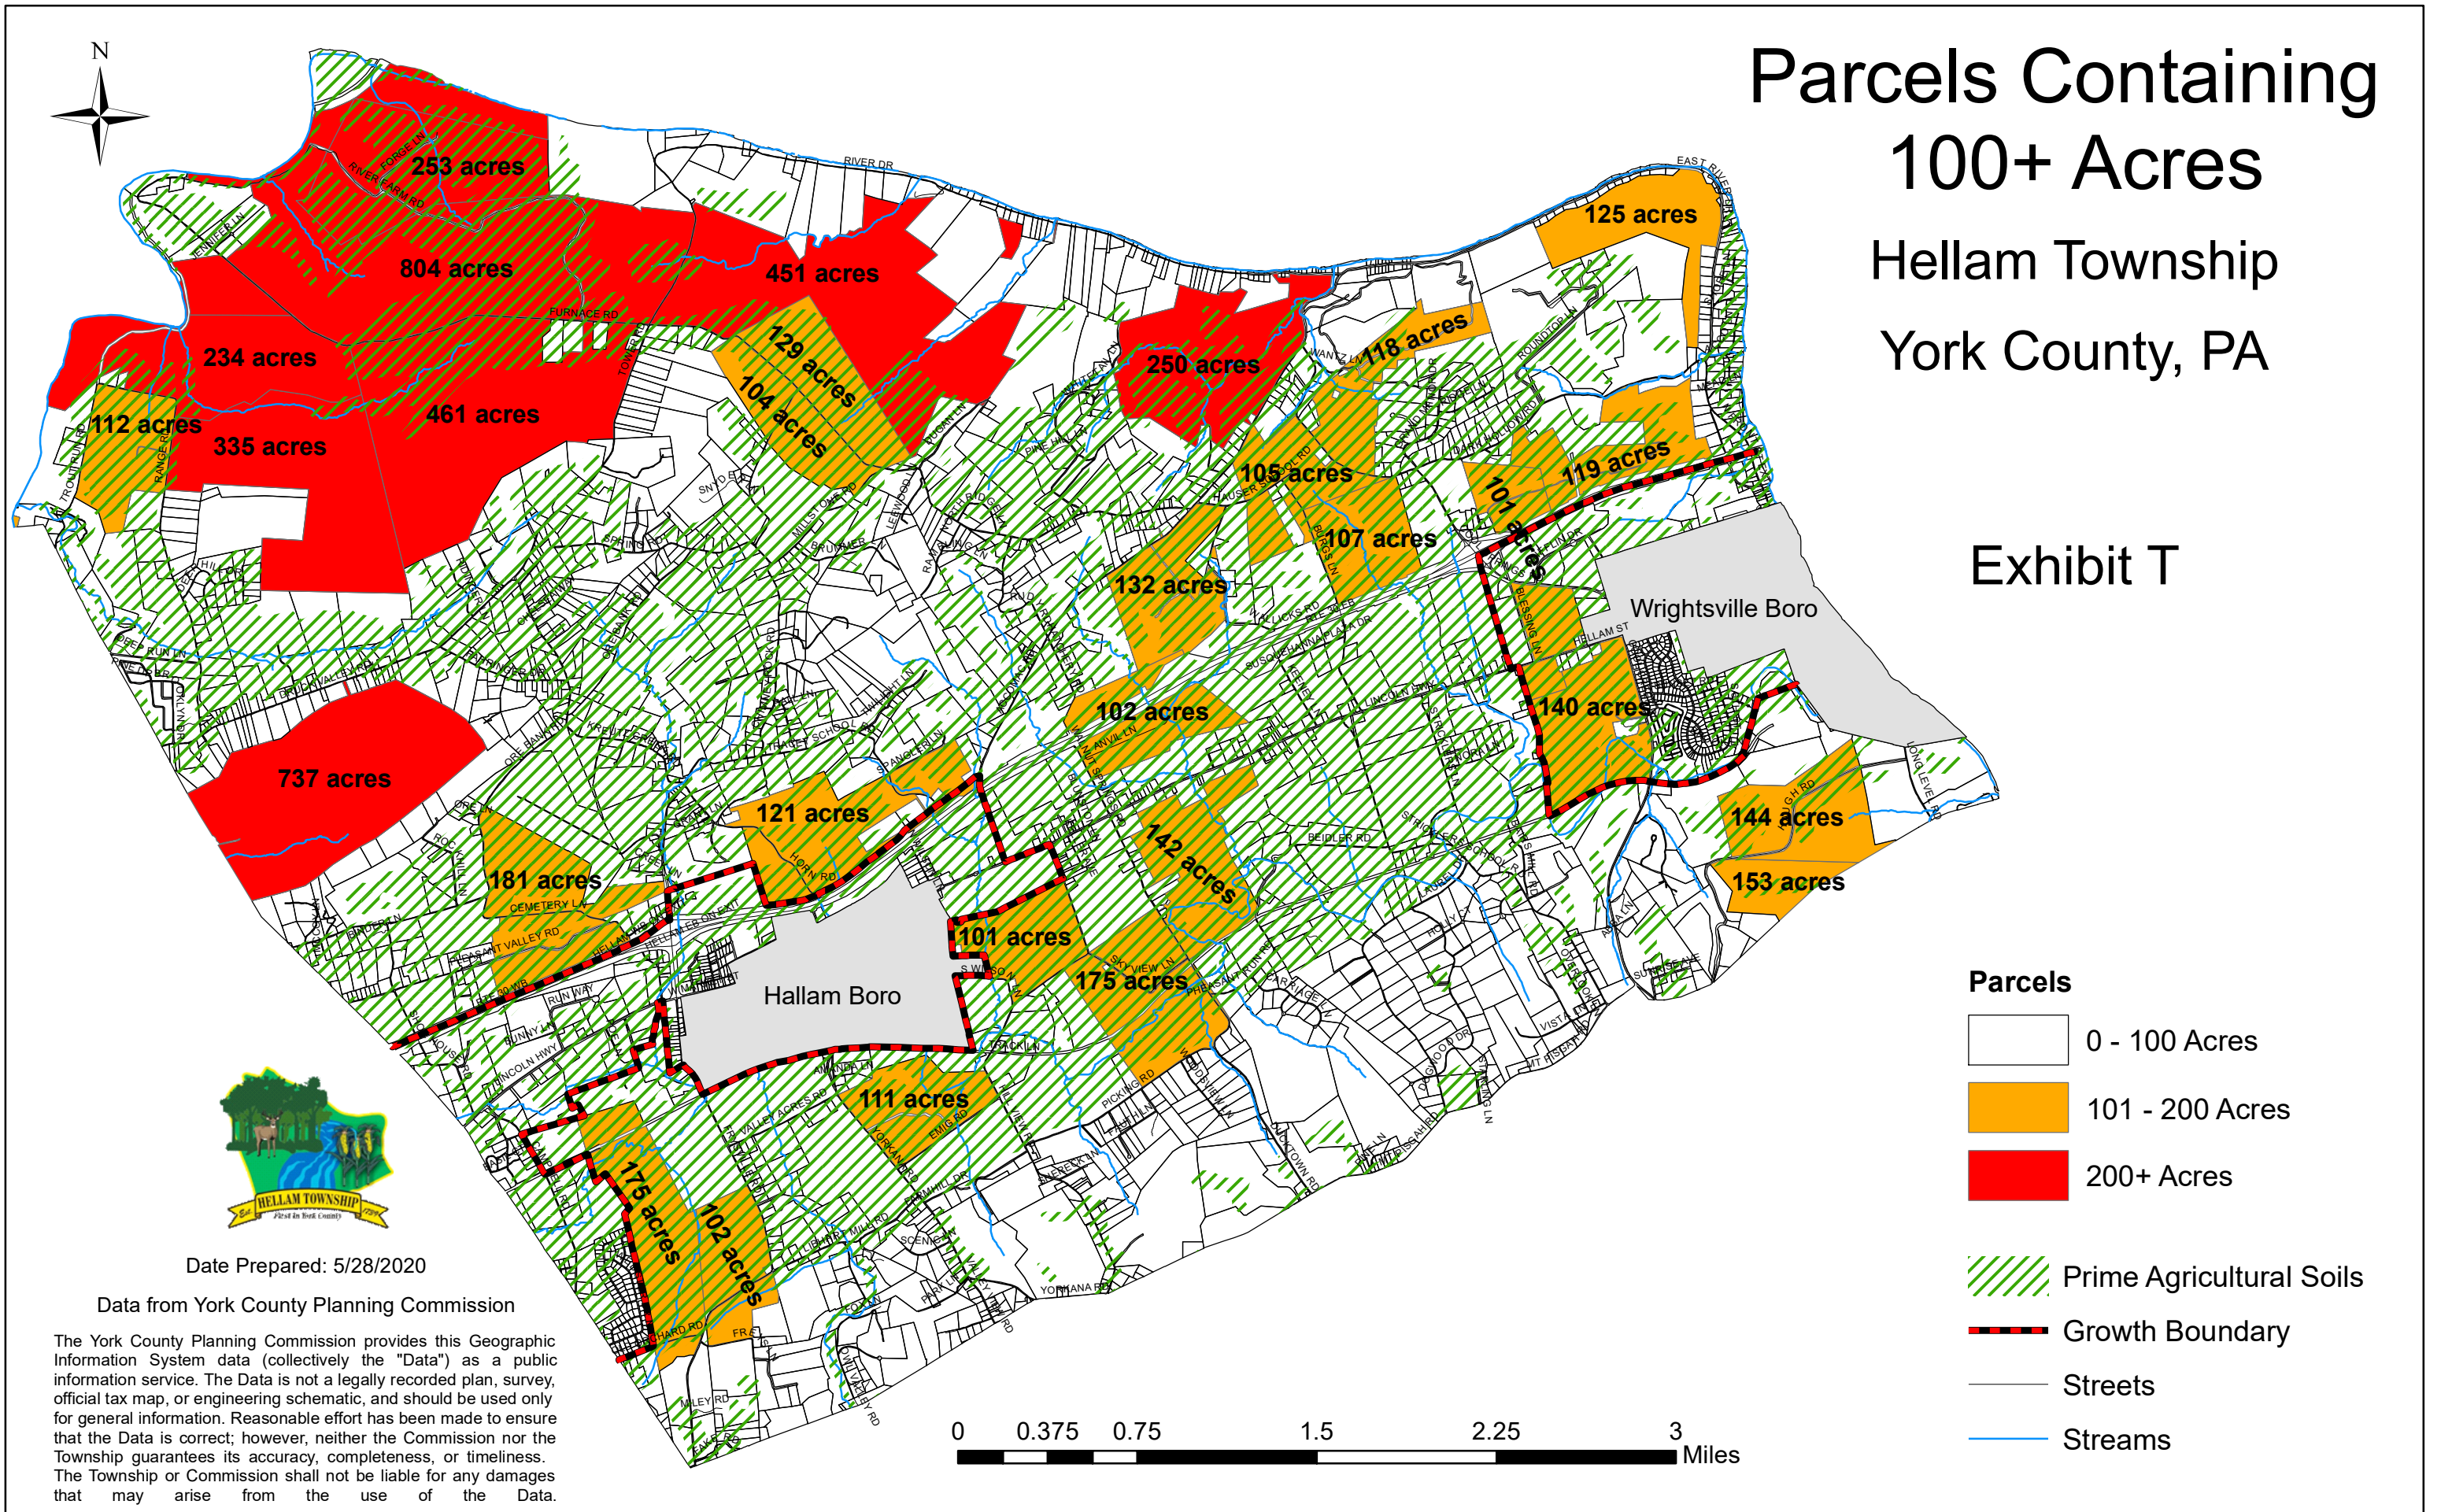

# Parcels Containing 100+ Acres Hellam Township York County, PA

## Exhibit T

Date Prepared: 5/28/2020

Data from York County Planning Commission

The York County Planning Commission provides this Geographic Information System data (collectively the "Data") as a public information service. The Data is not a legally recorded plan, survey, official tax map, or engineering schematic, and should be used only for general information. Reasonable effort has been made to ensure that the Data is correct; however, neither the Commission nor the Township guarantees its accuracy, completeness, or timeliness. The Township or Commission shall not be liable for any damages that may arise from the use of the Data.