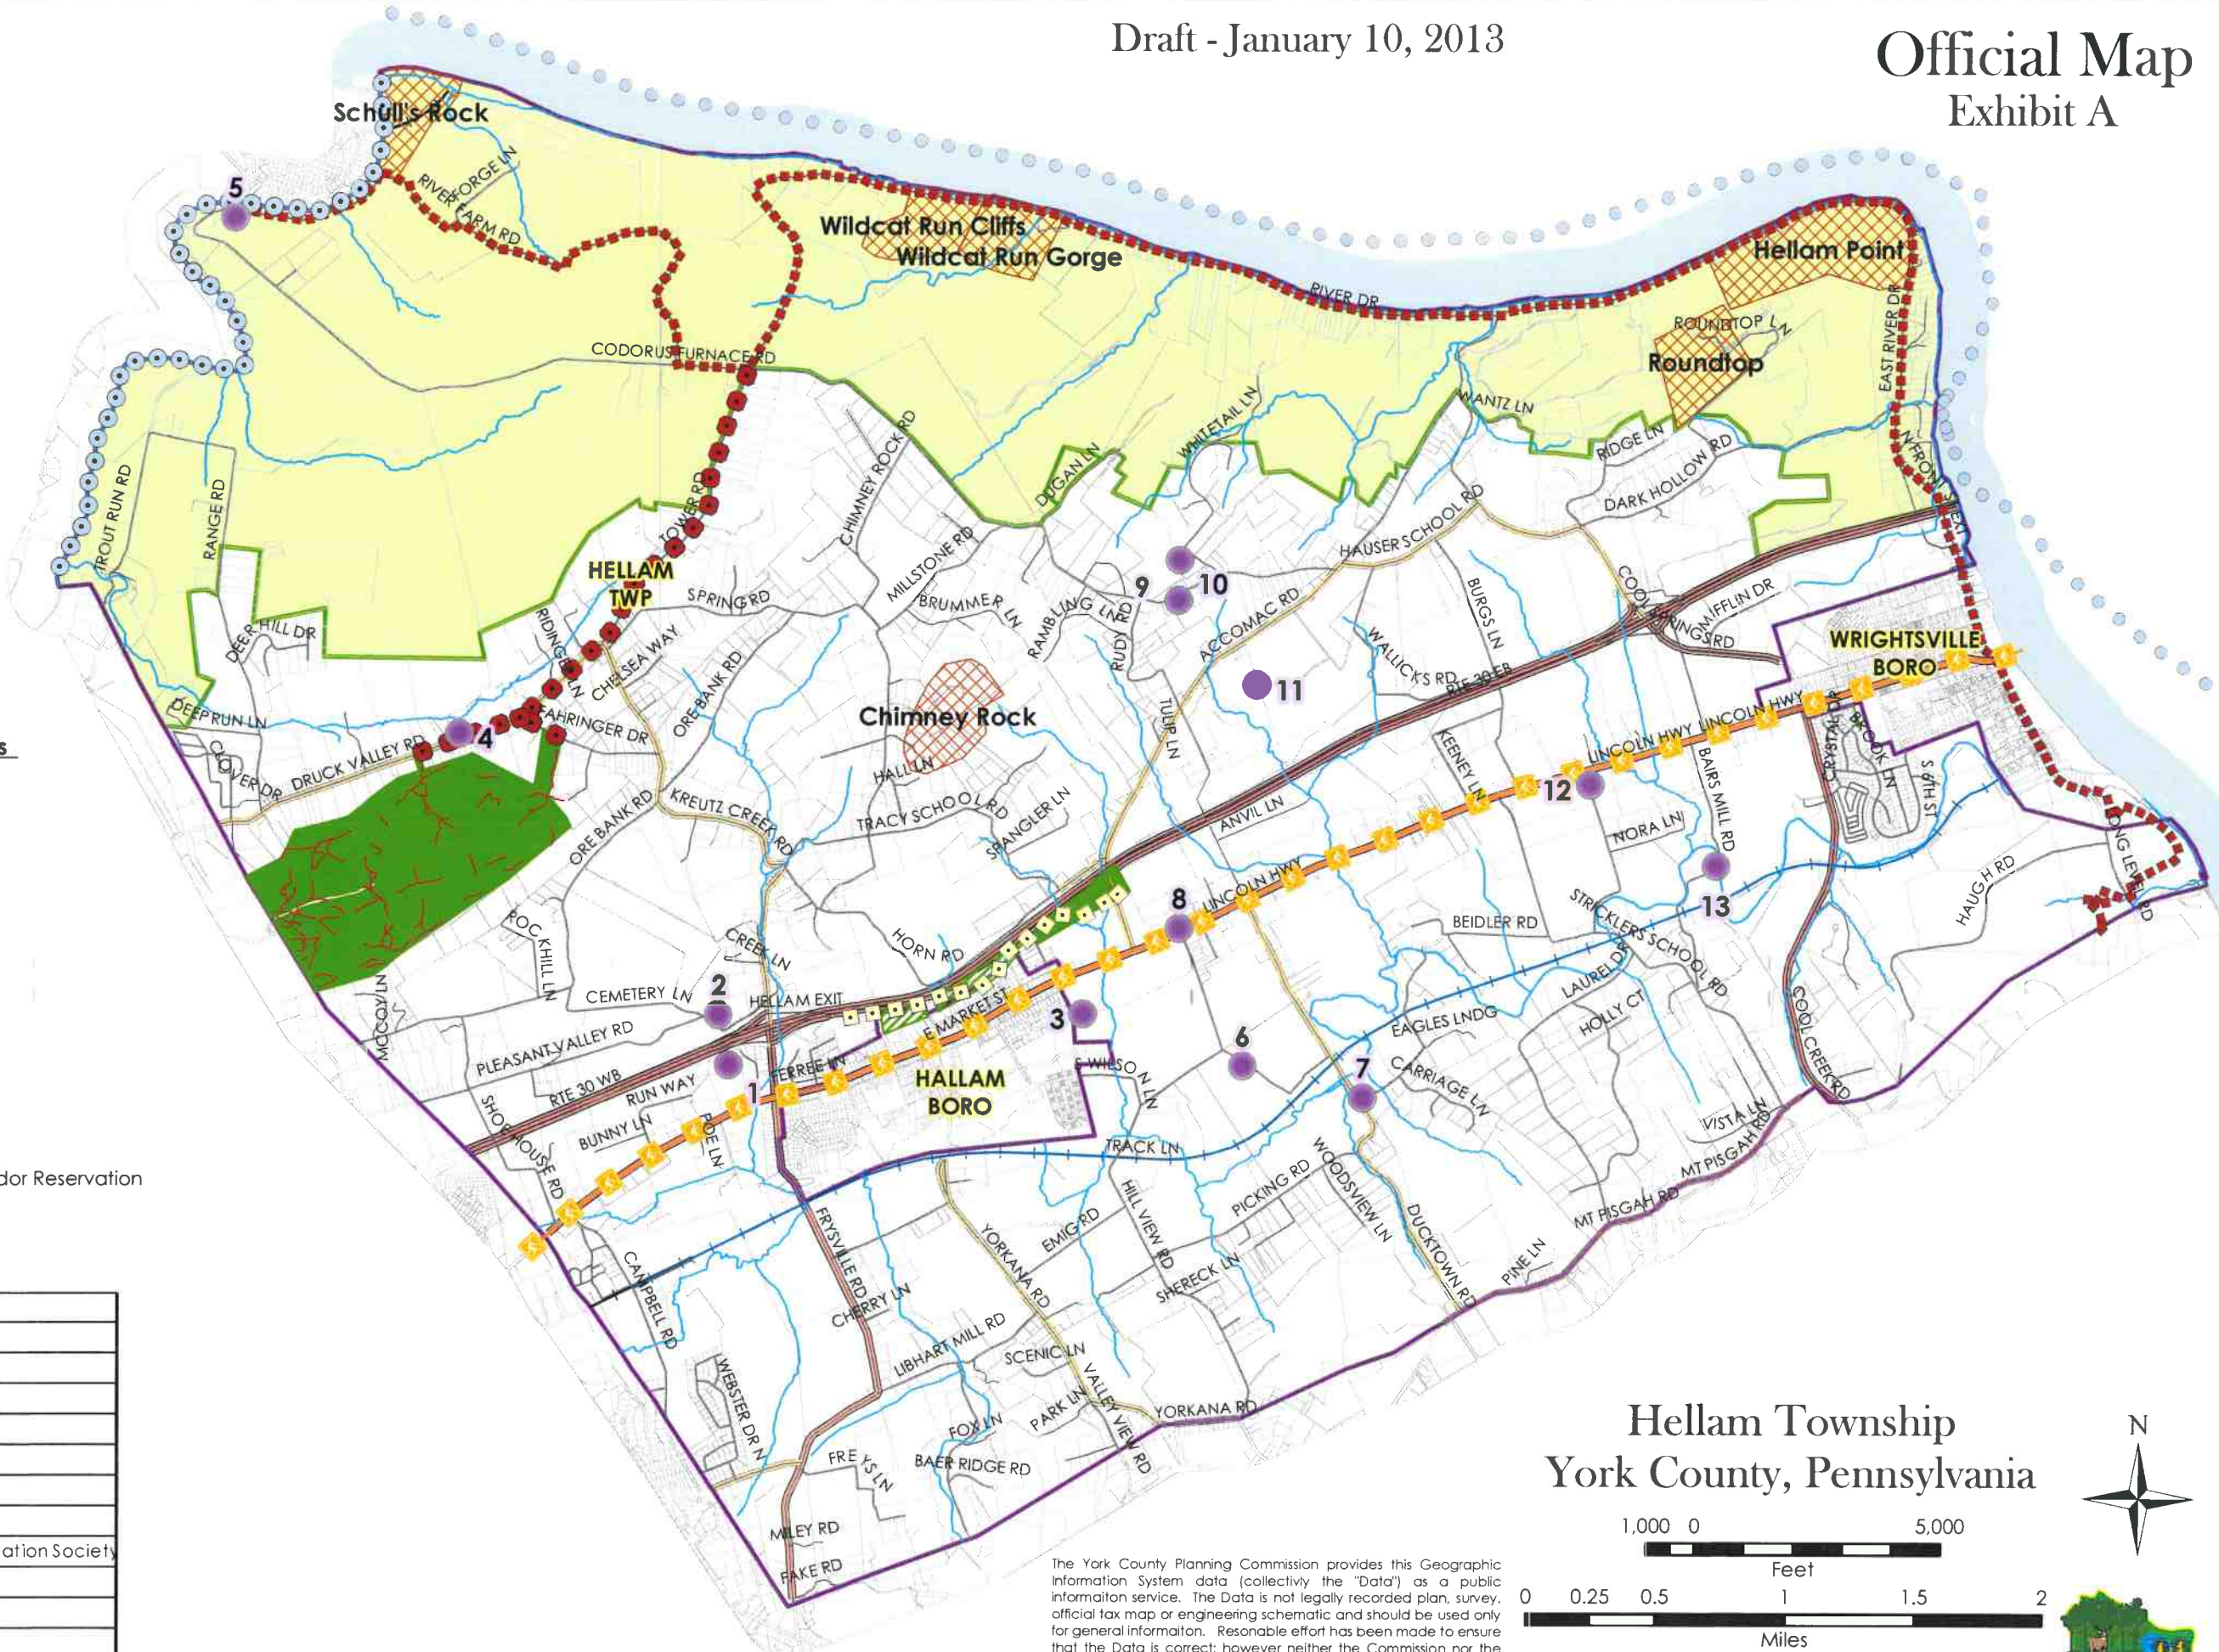

Legend

Parks & Recreation

-  Existing Parks
-  Future Regional Park

Existing Trails

-  State Bike Route
-  Lower Susquehanna River Water Trail
-  Mason Dixon Trail
-  Rocky Ridge County Park Trails

Future Trails

-  Codorus Navigation Water Trail
-  Rocky Ridge - Mason Dixon Trail
-  Hellam-Hallam Regional Park Trail

Transportation & Roadway Improvements

-  Arterial
-  Major Collector
-  Minor Collector
-  Streets & Roads
-  Active Railroad
-  Abandoned Railroad

-  Continuous Canopy Woodland Corridor Reservation
-  Unique Geological Feature
-  Historic Properties

ID #	NAME
1	Kreutz Creek Presbyterian Church
2	Kreutz Creek Cemetery
3	Rudy Cemetery
4	Druck Valley Church/School
5	Codorus Furnace
6	Dietz Cemetery
7	Strickler School House
8	Rudy School House/KC Valley Preservation Society
9	Highbmont Cemetery
10	Pine Swamp Cemetery
11	Forry Cemetery
12	Strickler Cemetery
13	Bair's Mill

Hellam Township
York County, Pennsylvania

1,000 0 5,000
Feet

0 0.25 0.5 1 1.5 2
Miles

N

The York County Planning Commission provides this Geographic Information System data (collectively the "Data") as a public information service. The Data is not legally recorded plan, survey, official tax map or engineering schematic and should be used only for general information. Reasonable effort has been made to ensure that the Data is correct; however neither the Commission nor the Township guarantees its accuracy, completeness or timeliness. The Township or Commission shall not be liable for any damages that may arise from the use of the Data.