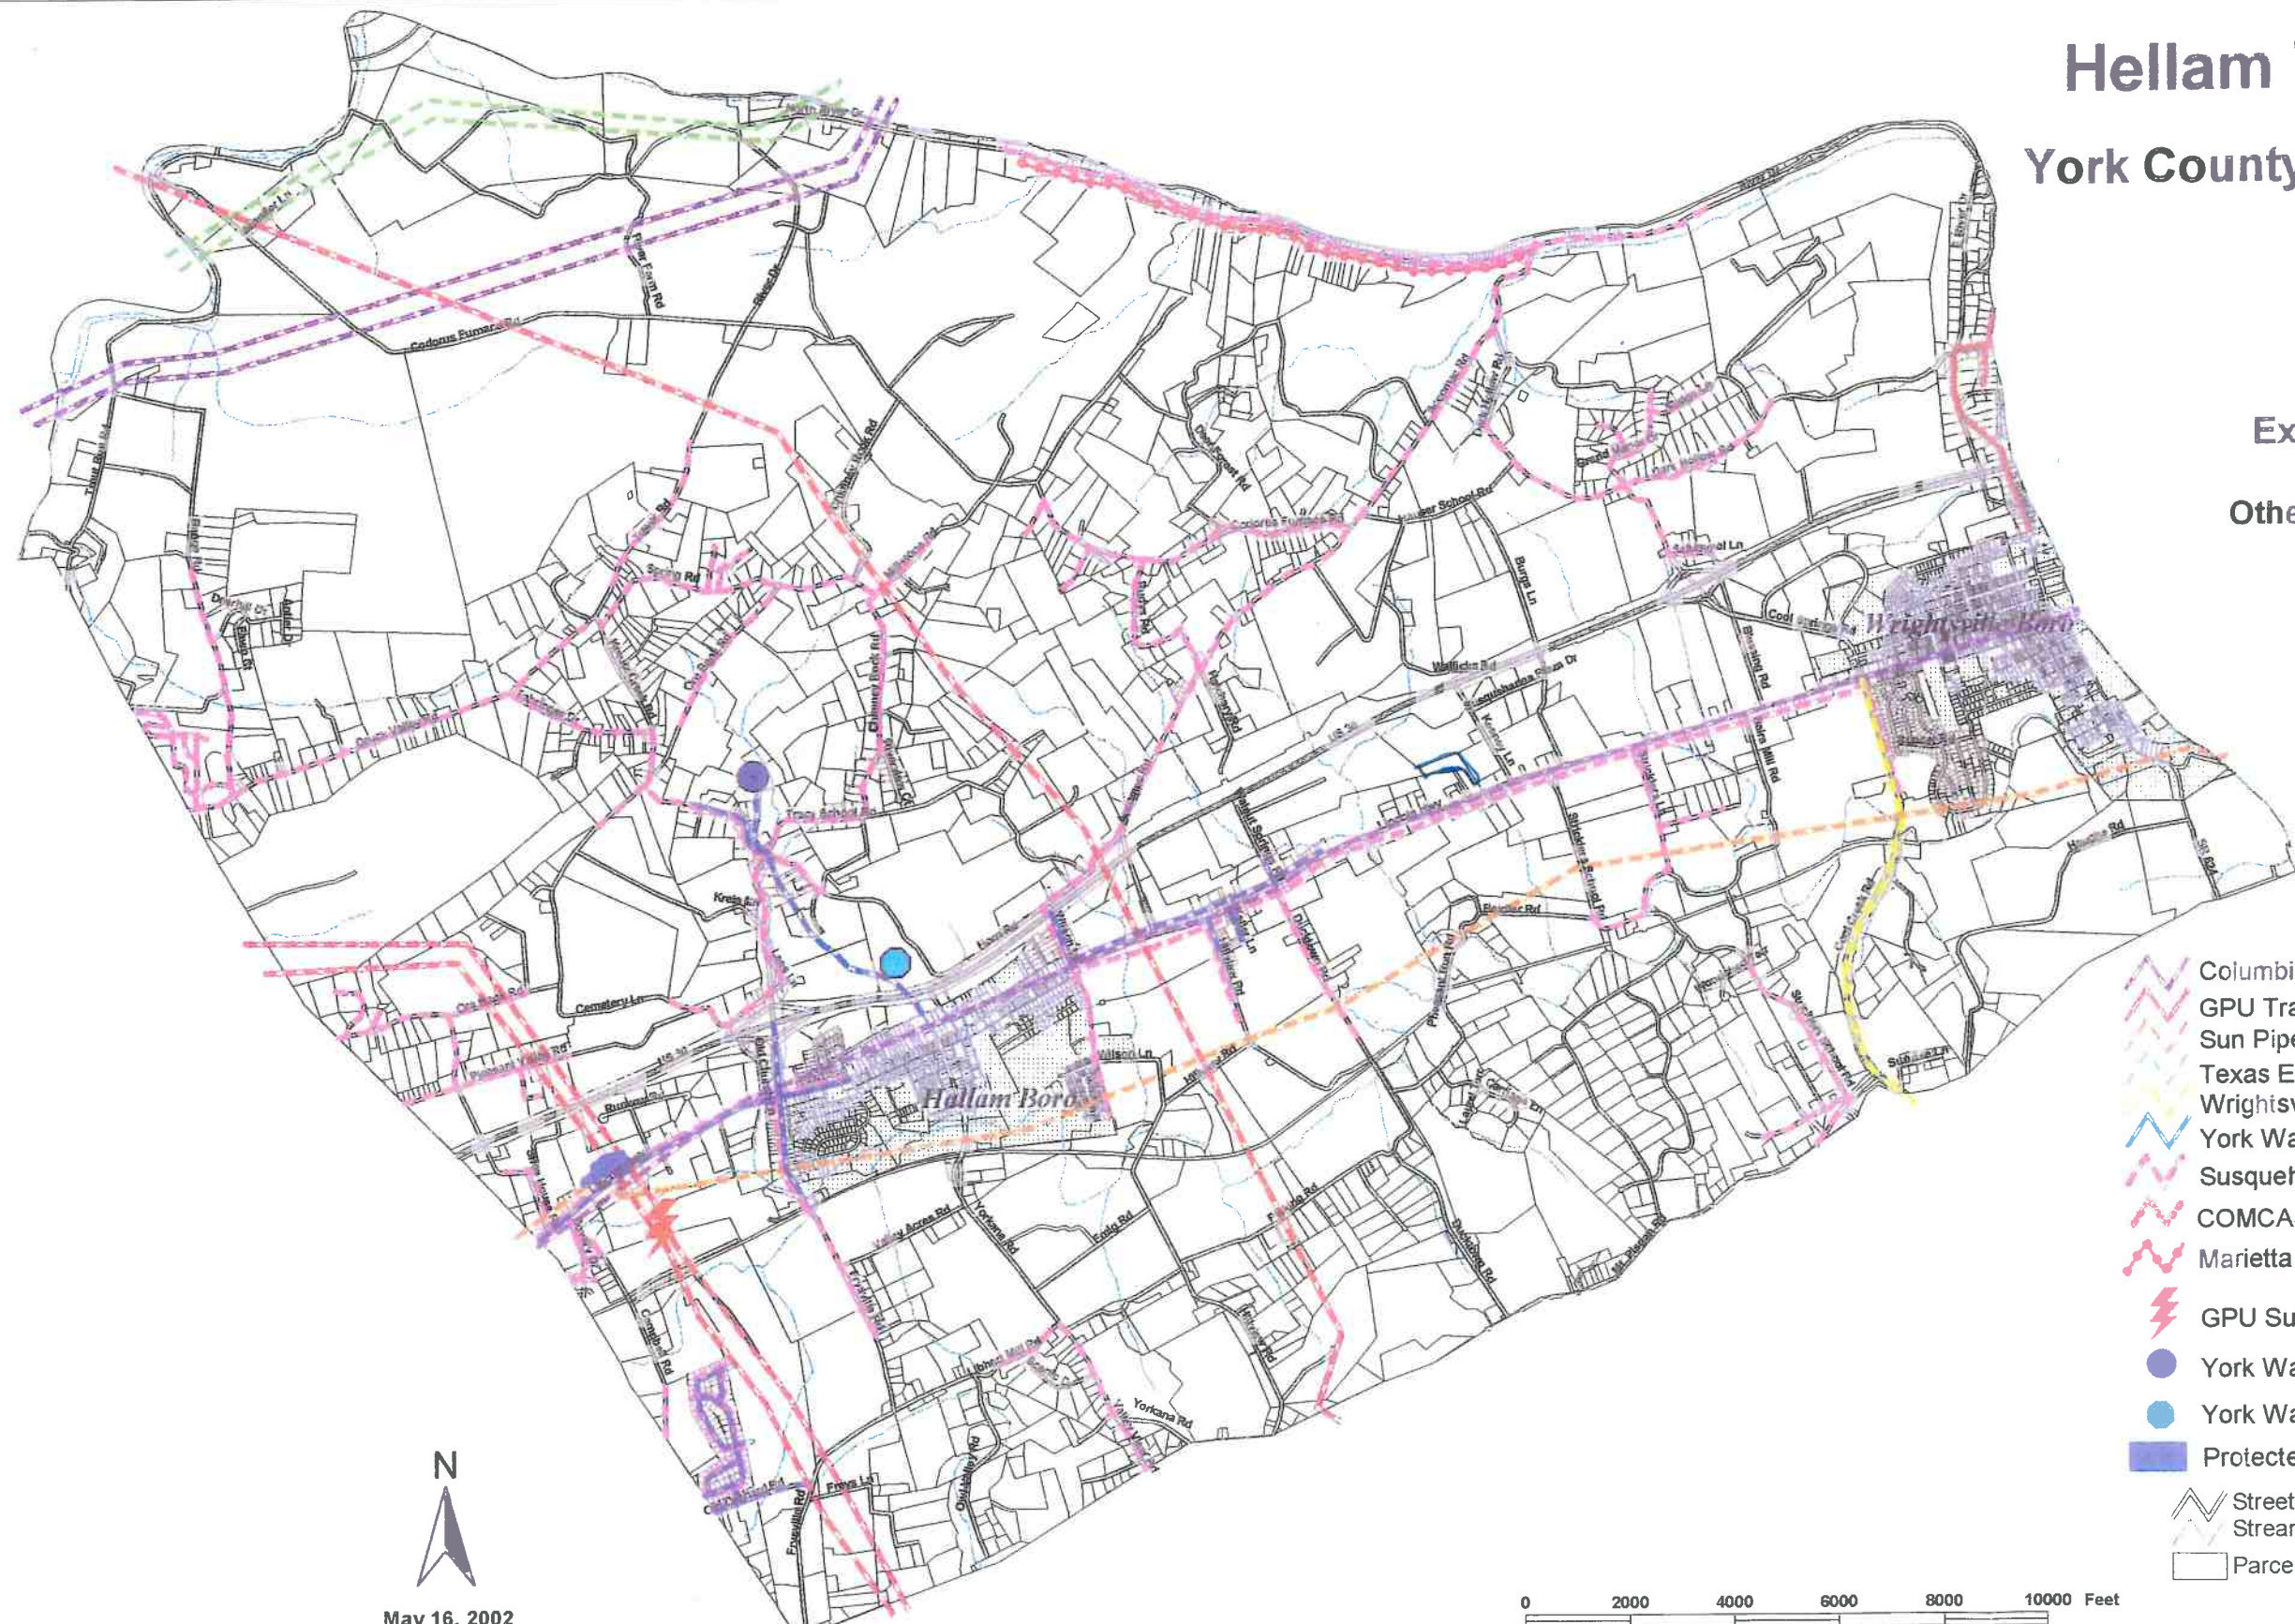

Hellam Township York County, Pennsylvania

Exhibit M Other Utilities

-  Columbia Gas Natural Gas Pipeline
-  GPU Transmission Line
-  Sun Pipeline Oil Pipeline - Abandoned
-  Texas Eastern Natural Gas Pipeline
-  Wrightsville Borough Water Authority
-  York Water Company
-  Susquehanna Communications
-  COMCAST Cable
-  Marietta Gravity Water Line
-  GPU Substation
-  York Water Reservoir
-  York Water Pump Station
-  Protected Water Source
-  Streets & Roads
-  Streams & Rivers
-  Parcels

May 16, 2002

Mapping by C.S. Davidson, Inc.
Map Data Source: York County Planning Commission