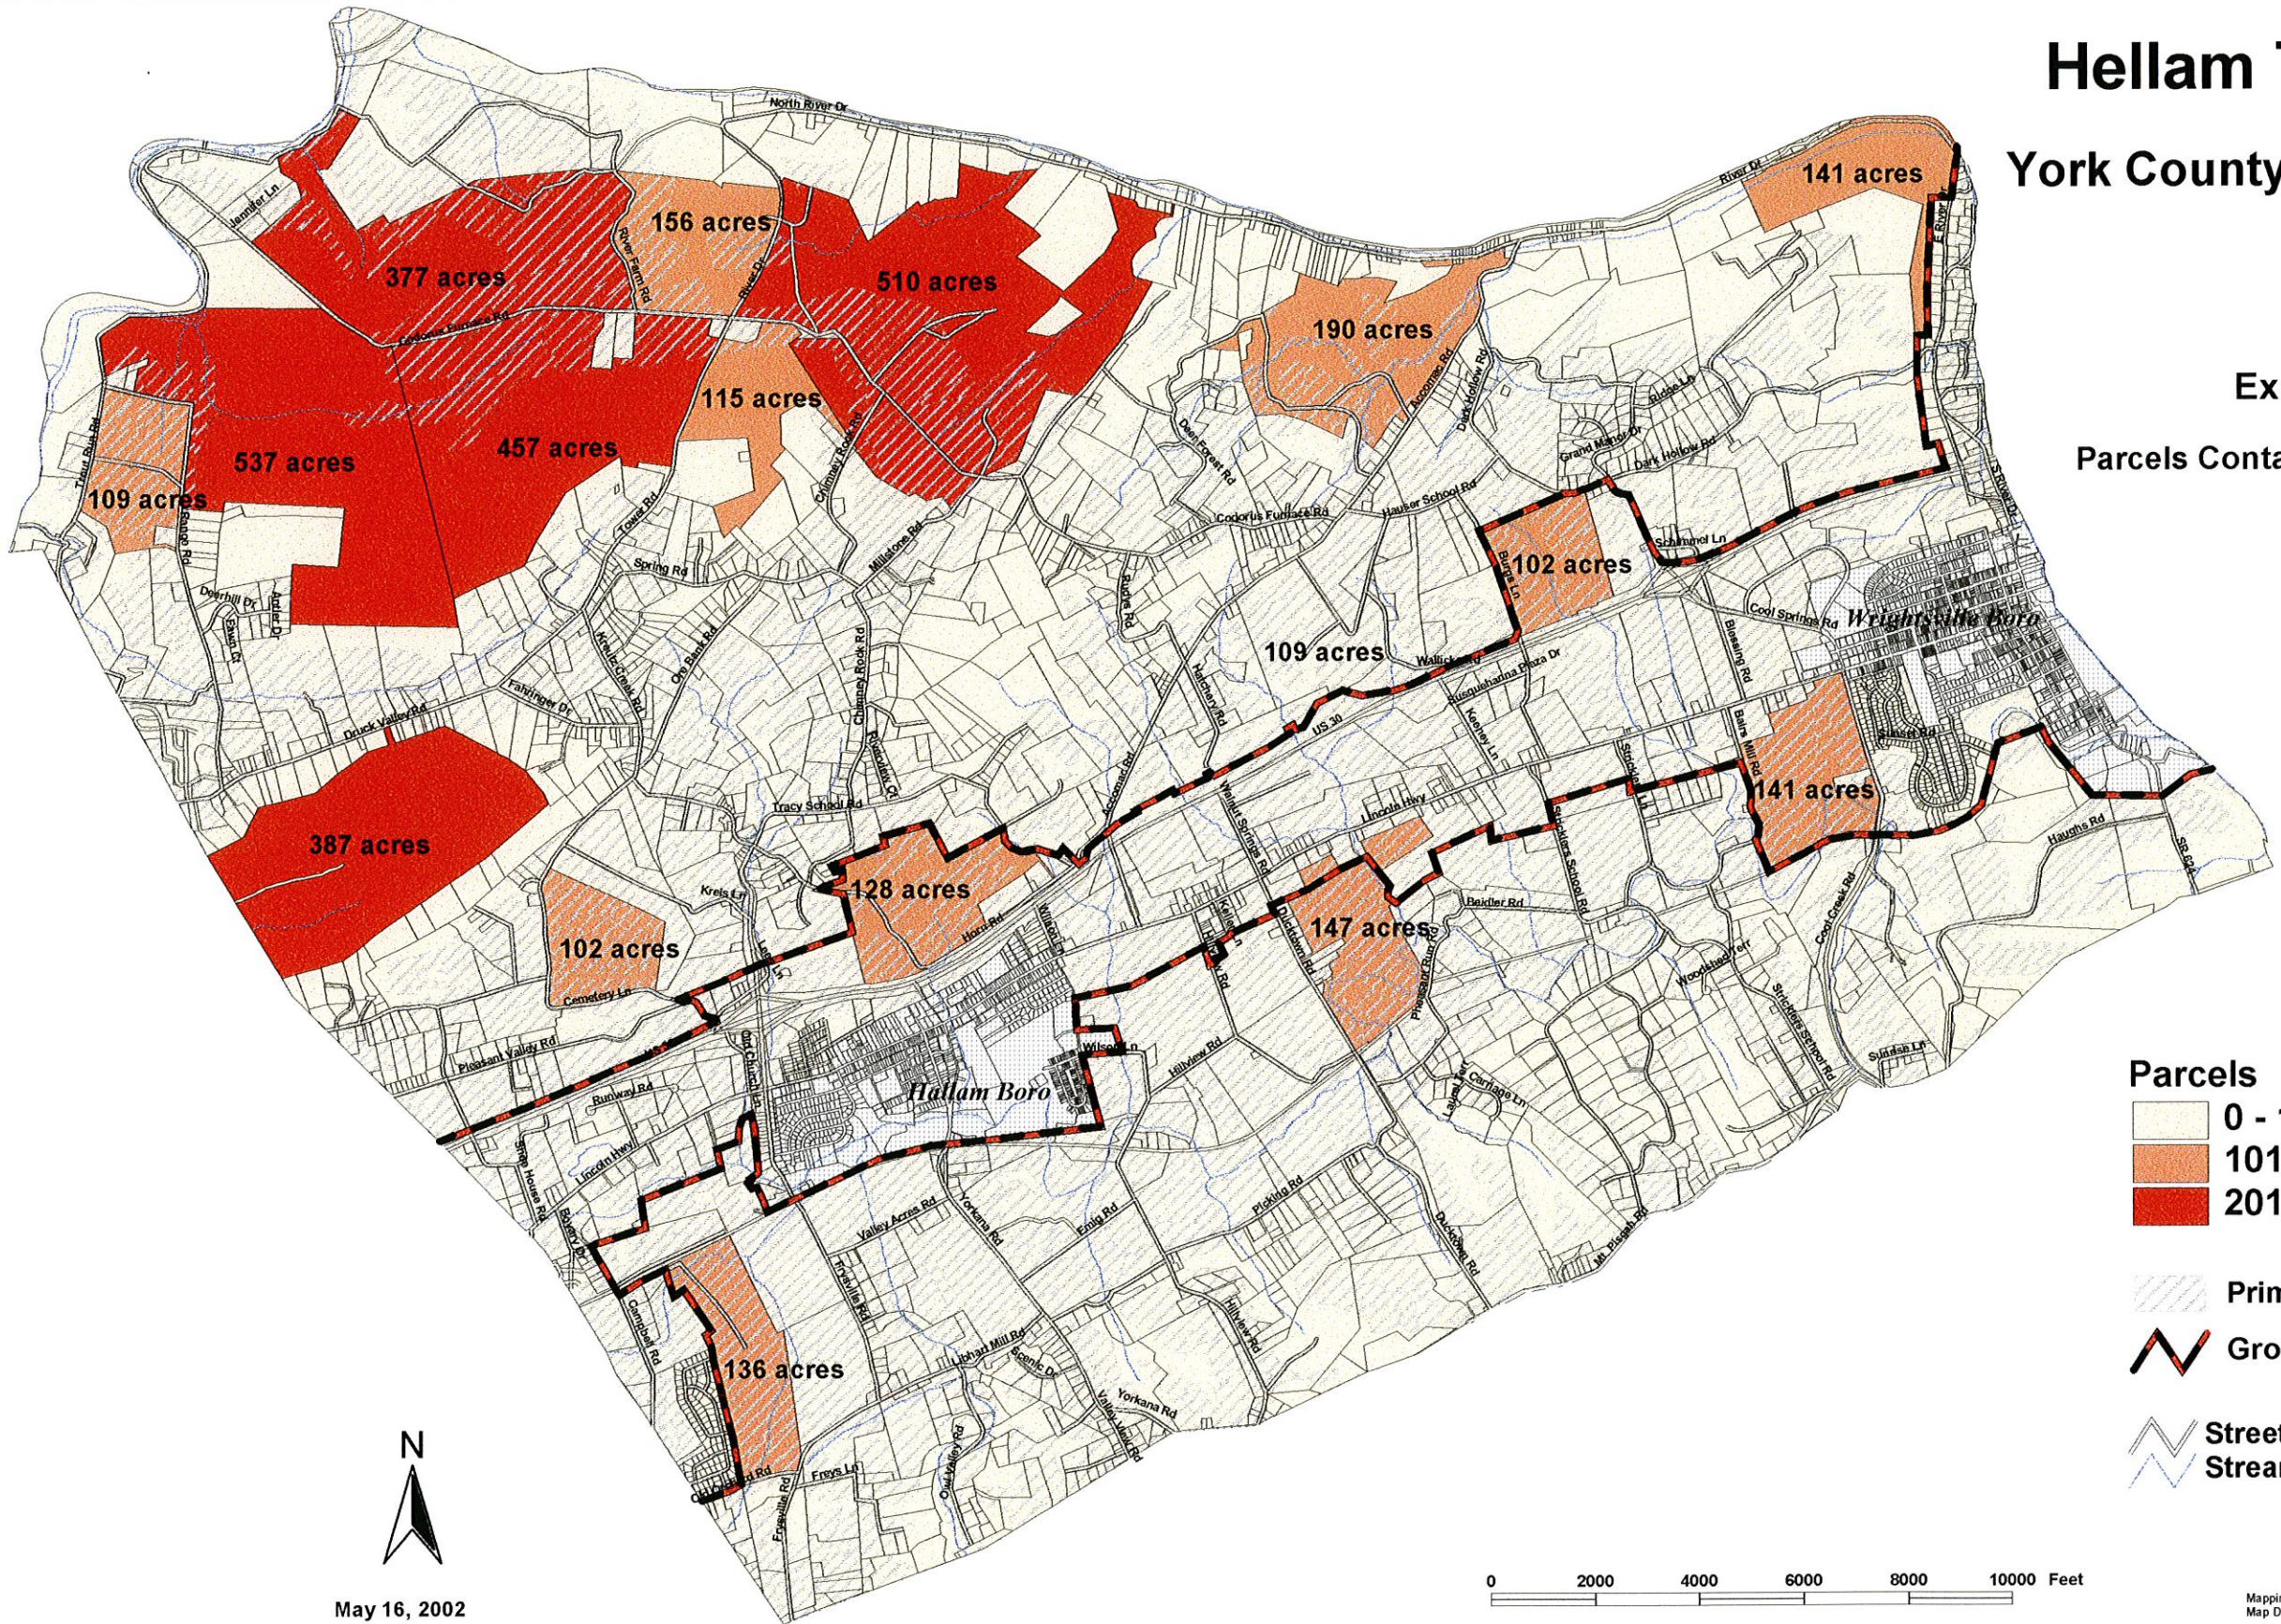

Hellam Township

York County, Pennsylvania

Exhibit T

Parcels Containing 100+ Acres

Parcels

- 0 - 100 Acres
- 101 - 200 Acres
- 201 - 540 Acres

Prime Agricultural Soils

Growth Boundary

Streets & Roads

Streams & Rivers

May 16, 2002

0 2000 4000 6000 8000 10000 Feet

Mapping by C.S. Davidson, Inc.
Map Data Source: York County Planning Commission