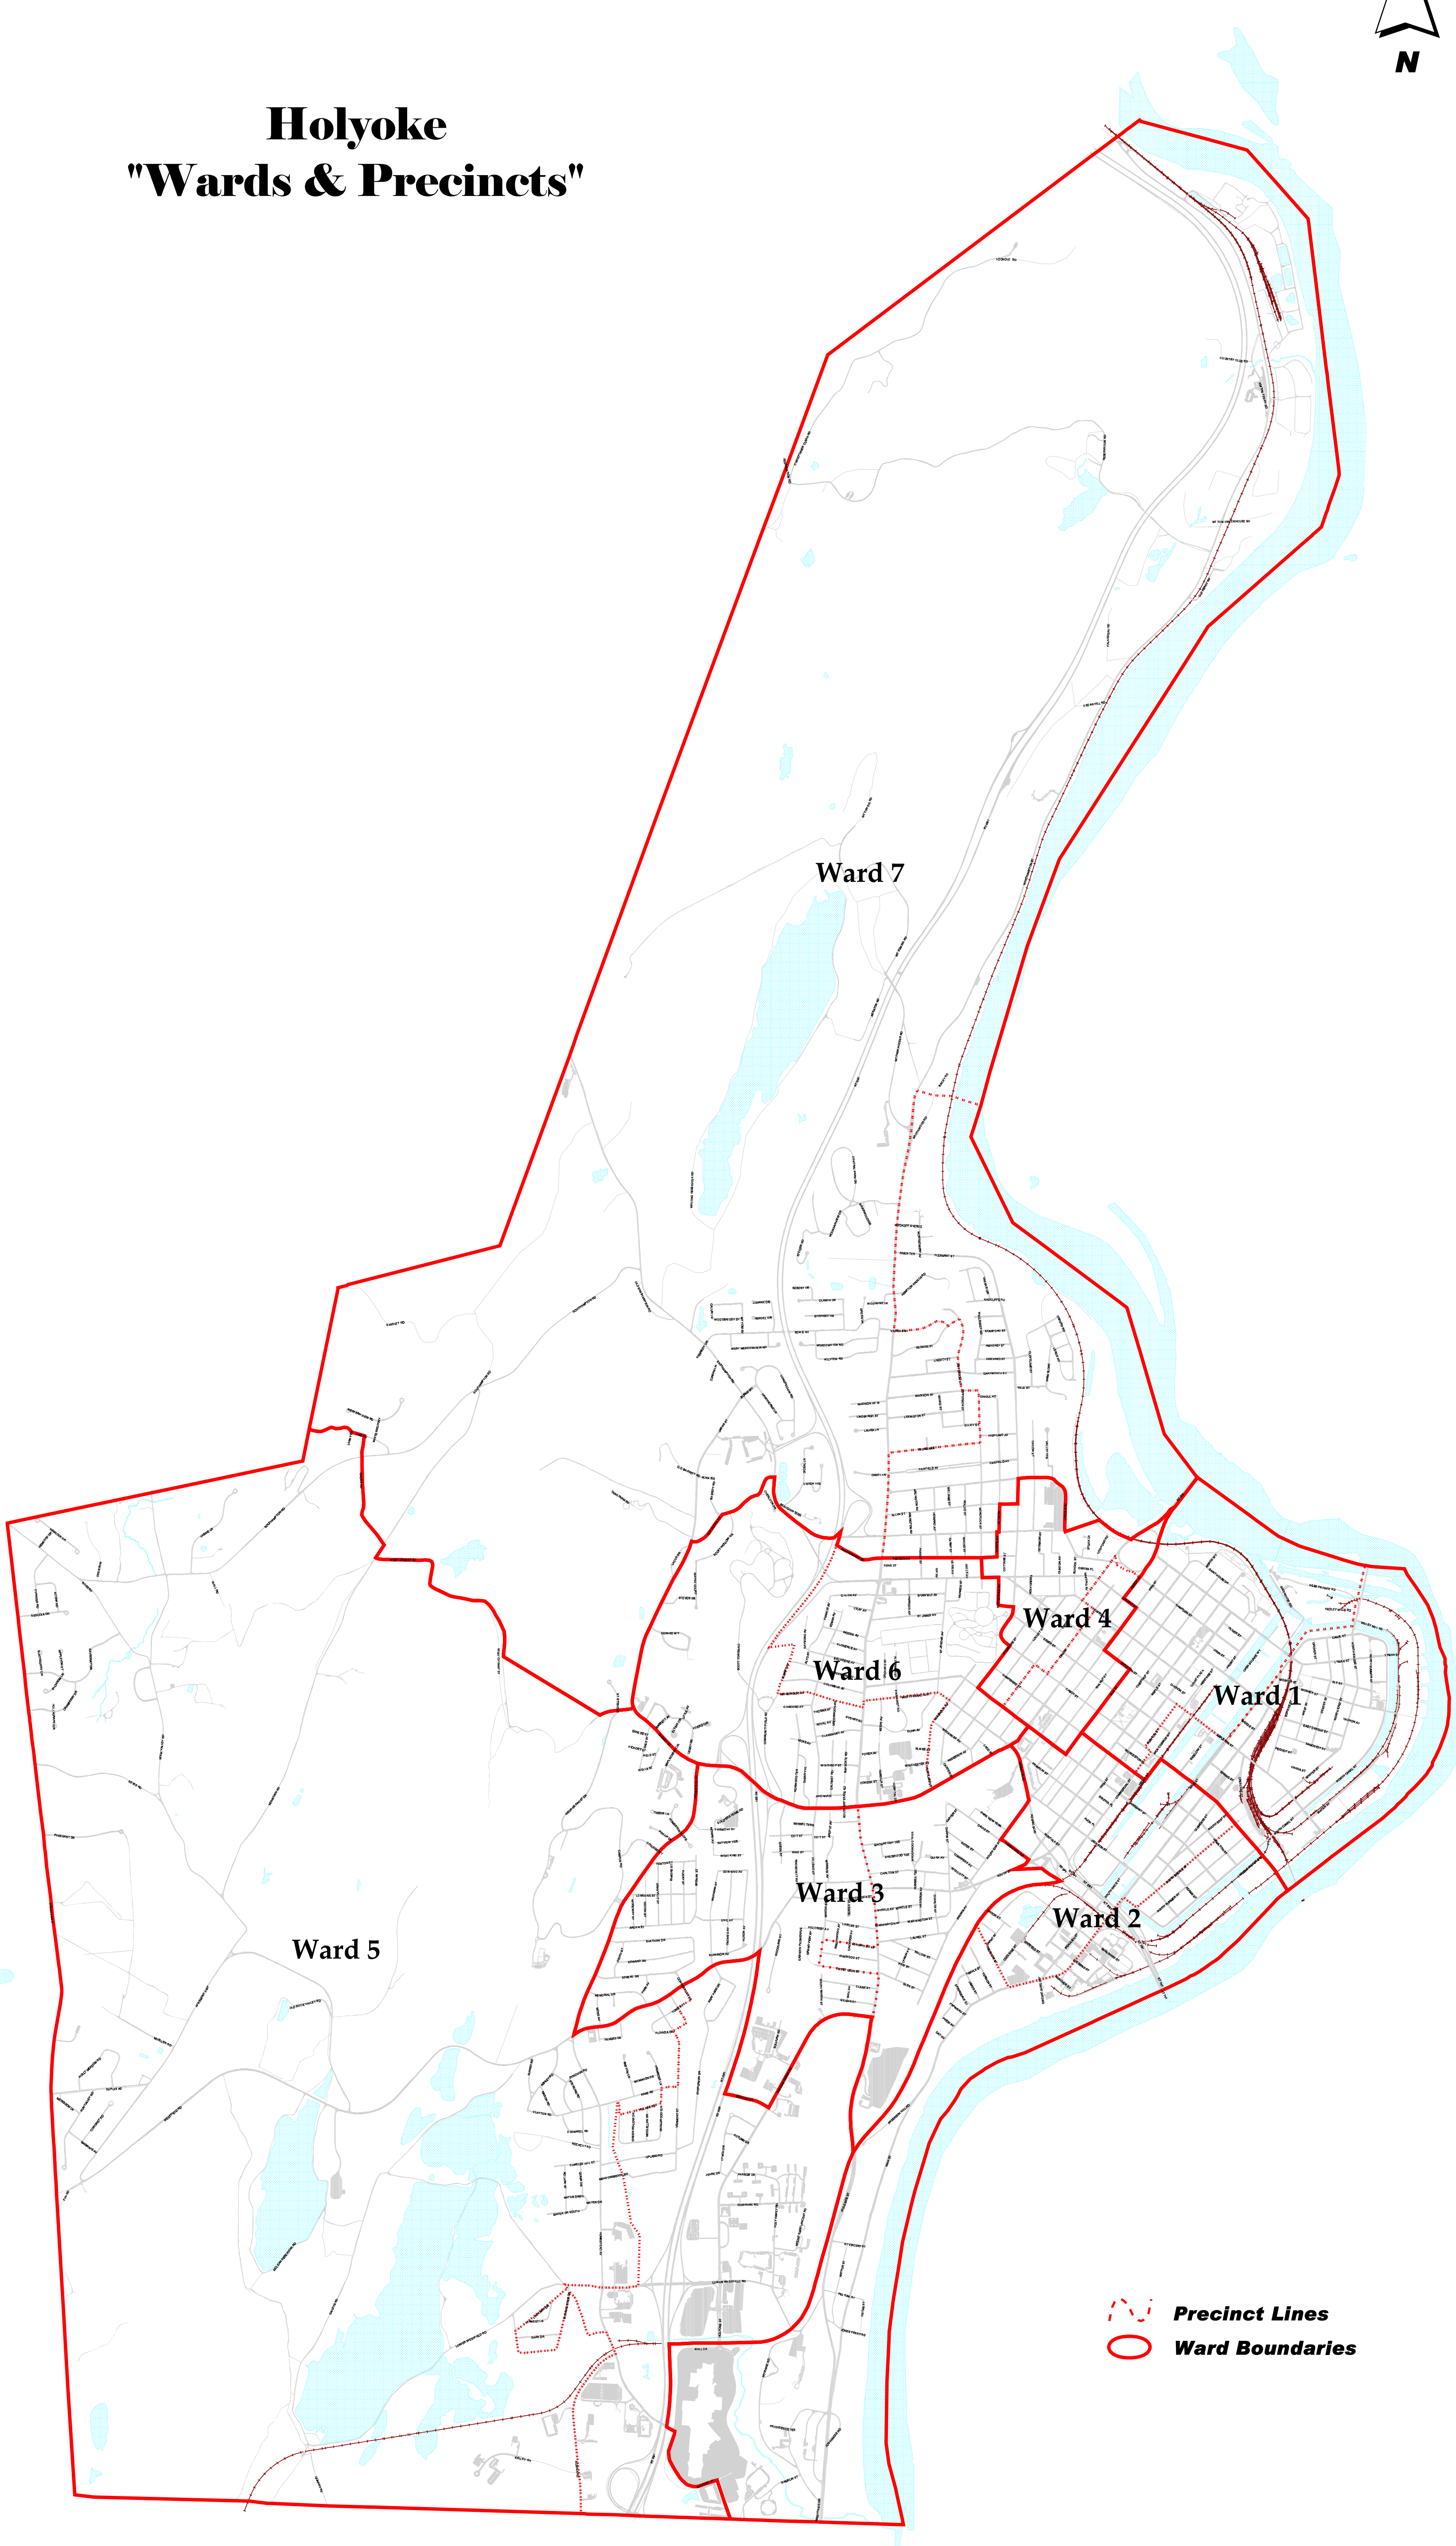

Holyoke "Wards & Precincts"

 **Precinct Lines**
 **Ward Boundaries**

800 0 800 1600 Feet

Ward & Precinct Lines Based On 2010 Census Totals.
Effective January 1, 2012