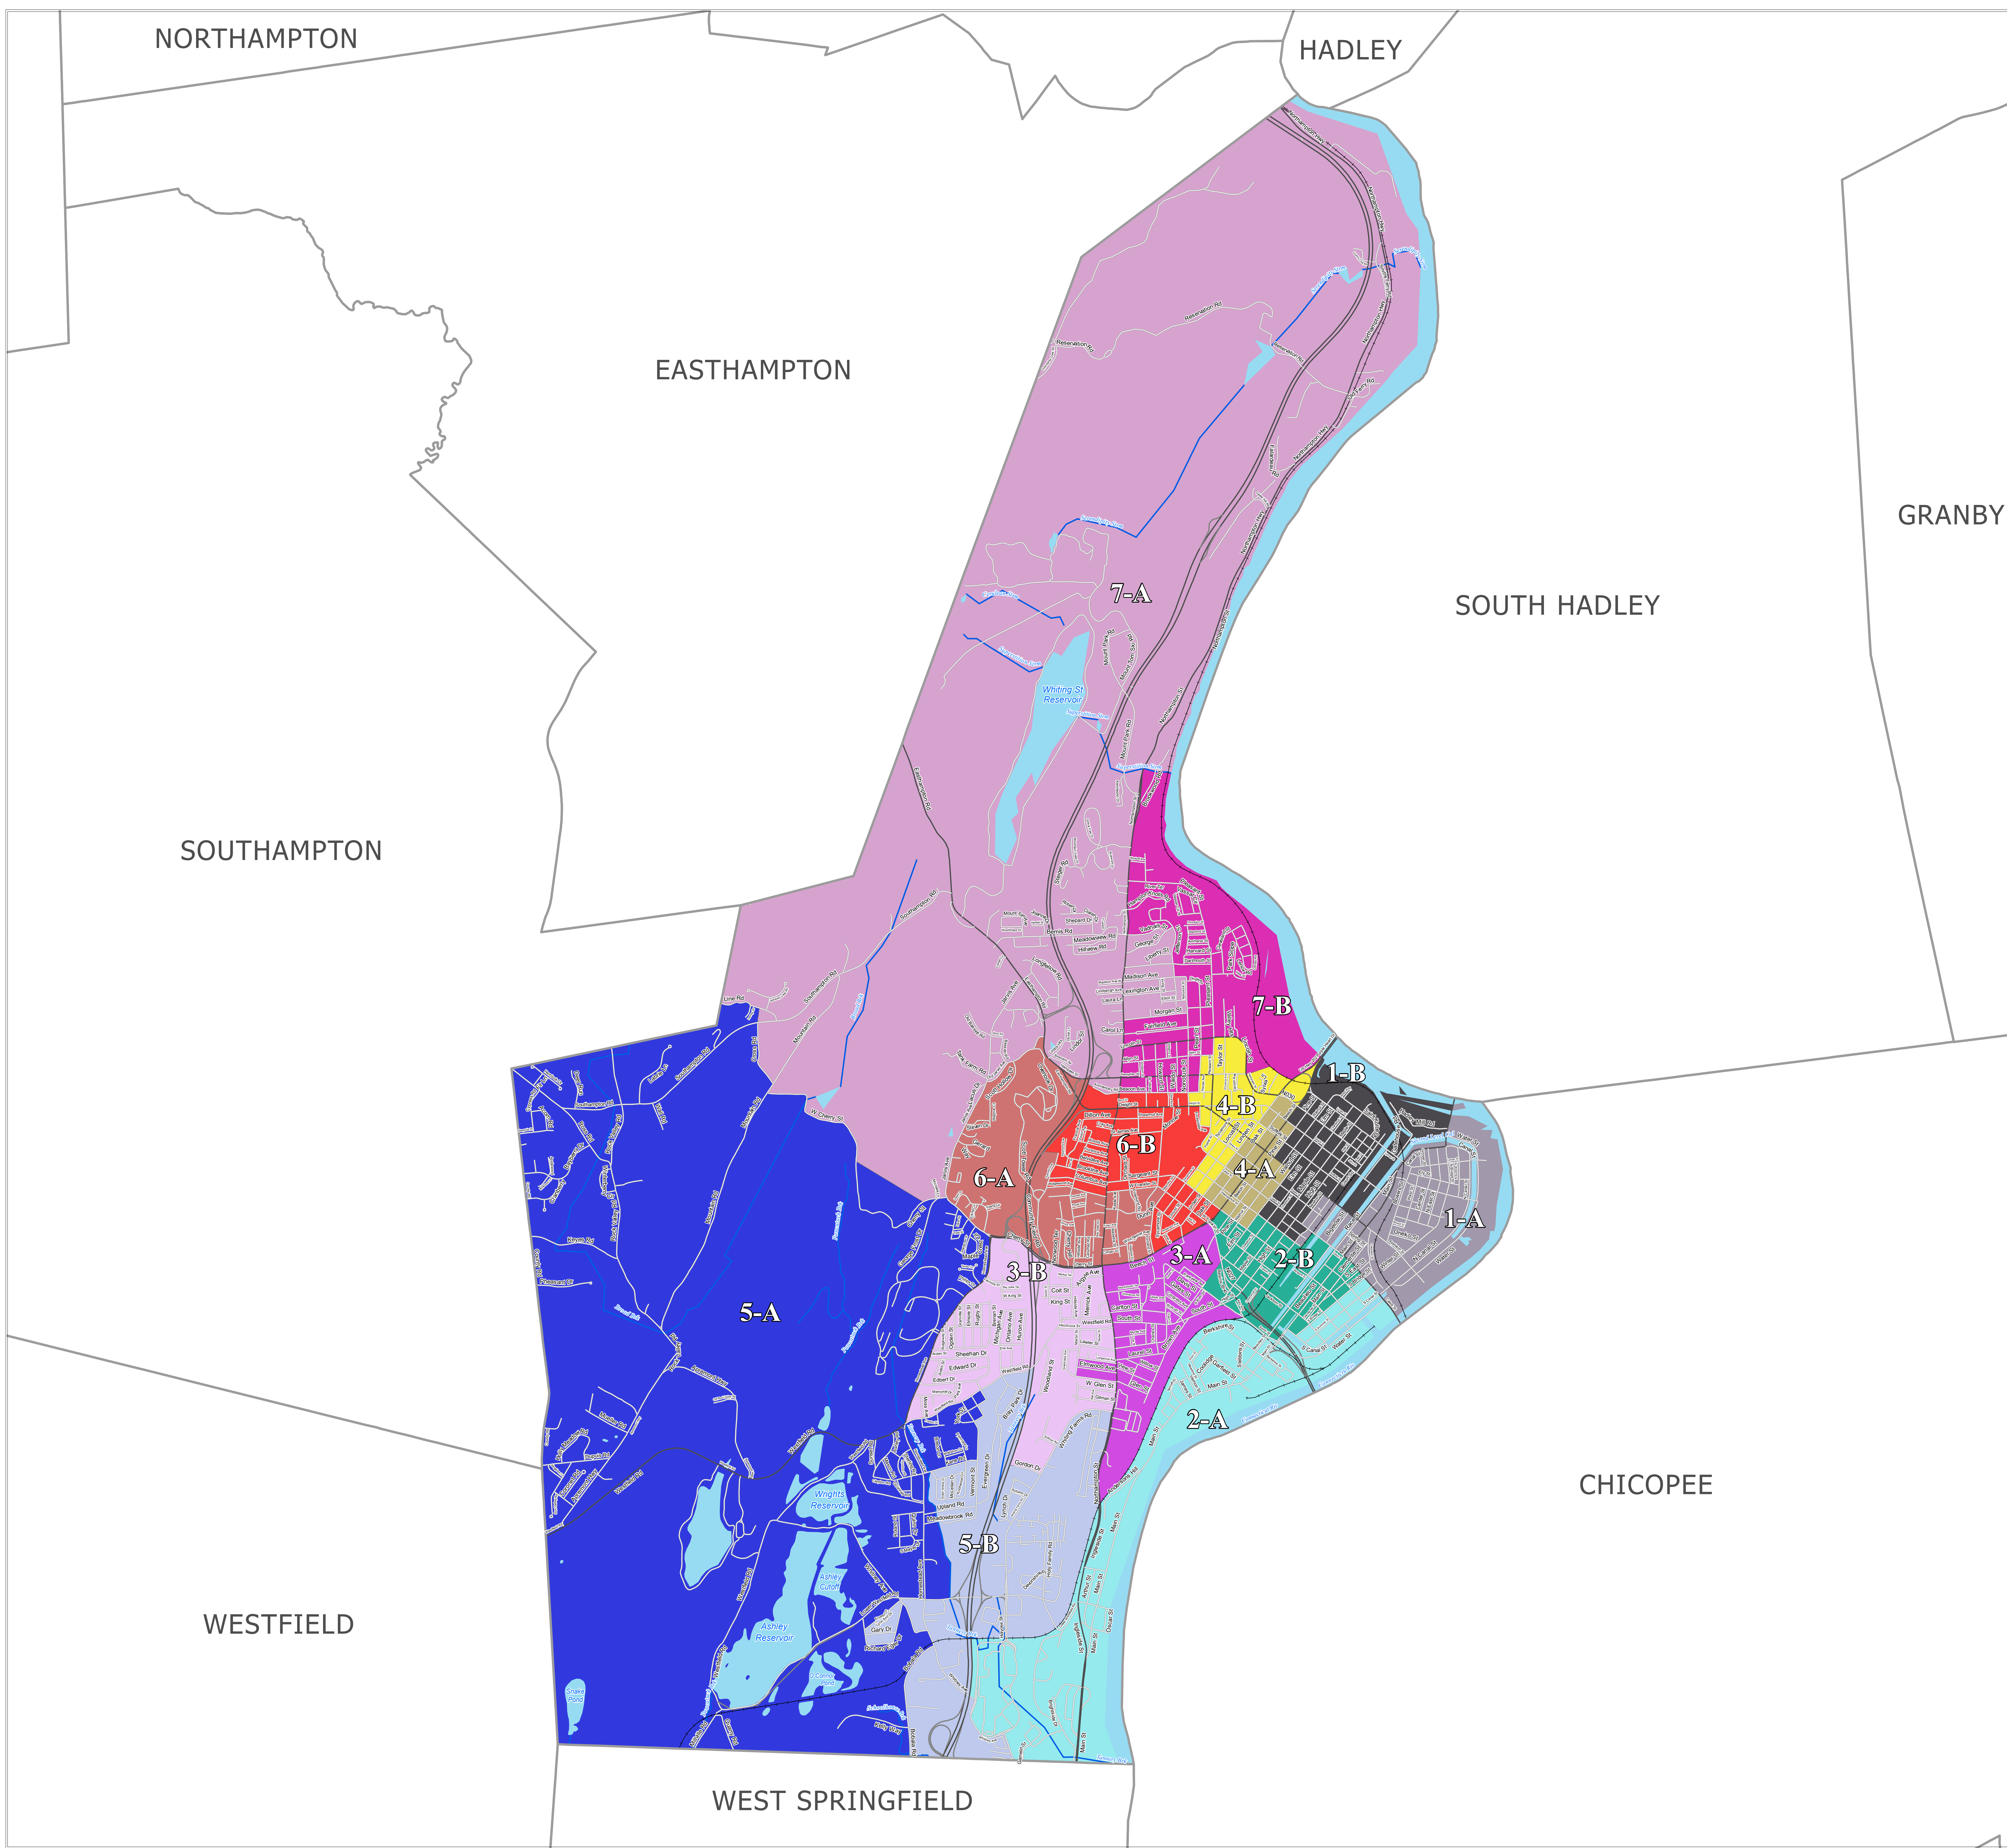

City of Holyoke

DRAFT

Map Prepared for the City of Holyoke
 Courtesy of William F. Galvin, Census Liaison
 Secretary of the Commonwealth

2020 Population - - 38,238

Minimum 5%	Target Population	Maximum 5%
2,594	2,731	2,868

Precinct Boundaries Holyoke

Precinct	2020 Population	Variance
1-A	2,727	-0.15
1-B	2,752	0.77
2-A	2,707	-0.88
2-B	2,691	-1.46
3-A	2,778	1.72
3-B	2,644	-3.19
4-A	2,688	-1.57
4-B	2,700	-1.14
5-A	2,858	4.65
5-B	2,812	2.97
6-A	2,627	-3.81
6-B	2,707	-0.88
7-A	2,778	1.72
7-B	2,769	1.39

Population is based on the official U.S. 2020 Census block-level data.

Boundaries effective December 31, 2021

Legend

- Municipal Boundary
- Geographical Features**
 - Major Road
 - Local Road
 - Railroad
 - Other Municipal Features
 - Streams, Rivers
 - Coastal Water, Lakes, Ponds, Major Rivers