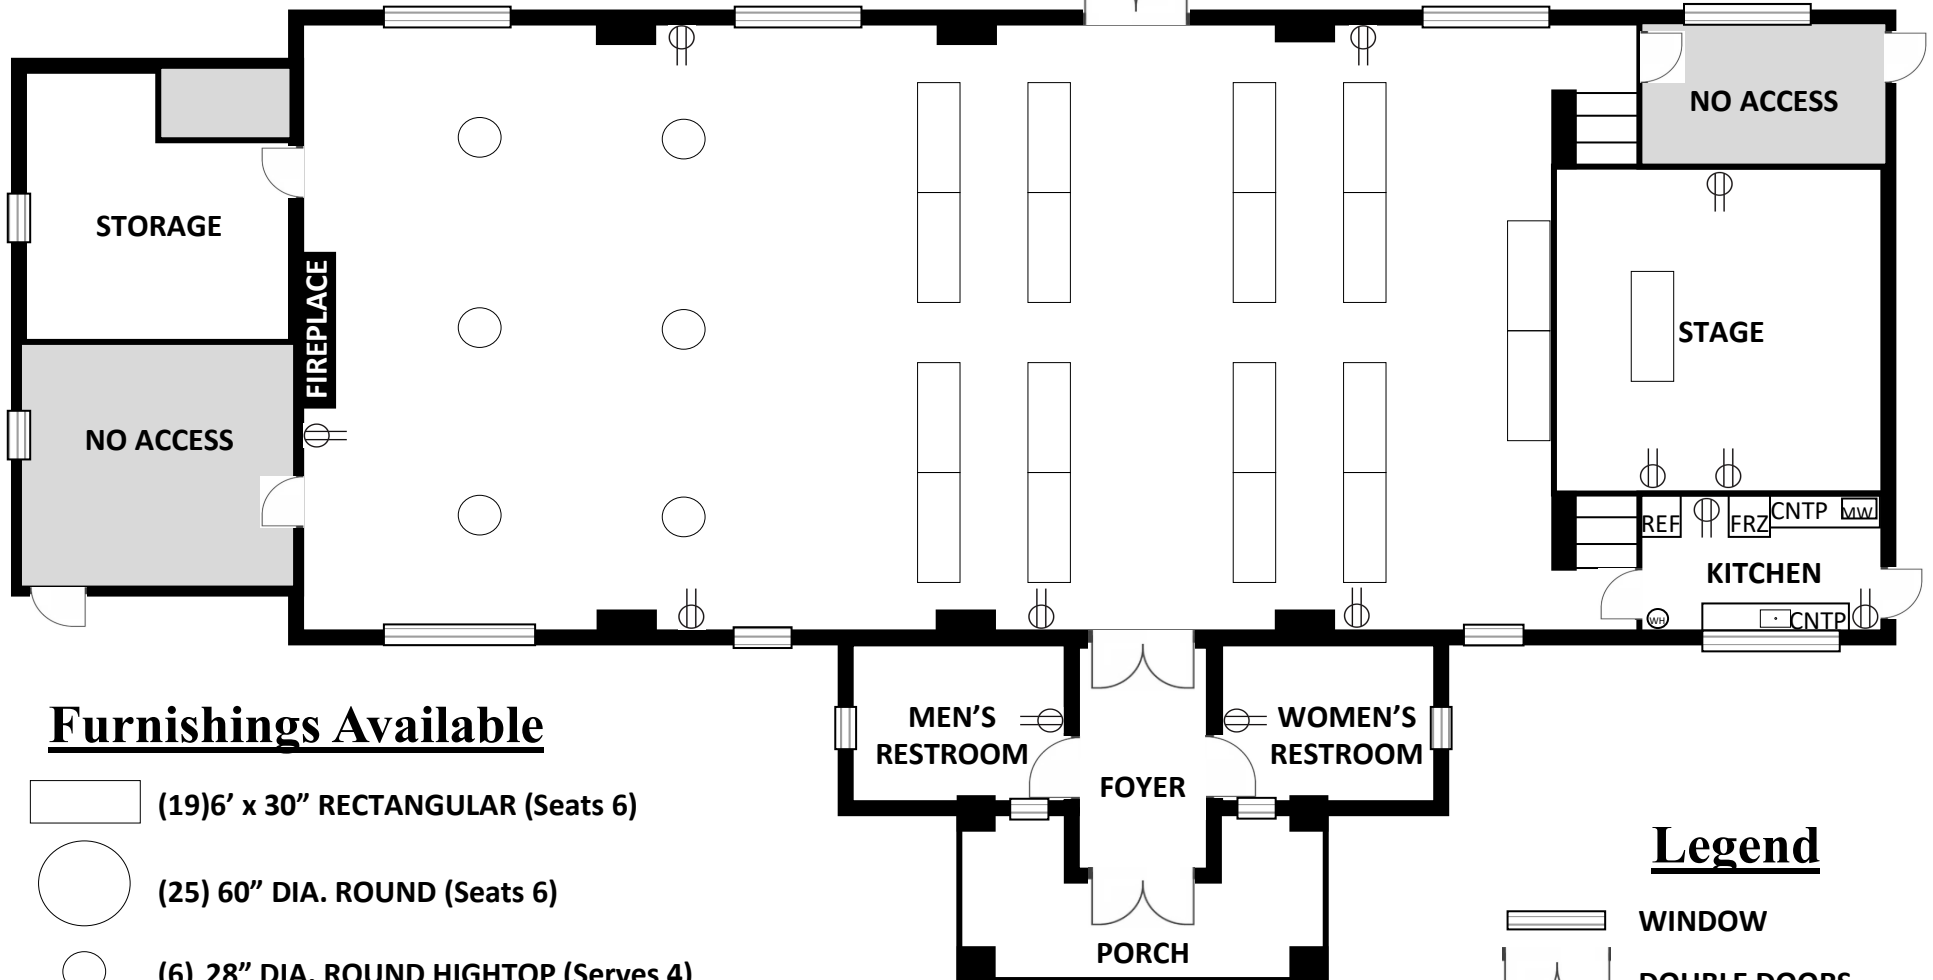

Legend

- WINDOW
- DOUBLE DOORS
- SINGLE DOOR
- ELECTRICAL OUTLETS

TO REAR PATIO AND YARD

Furnishings Available

-  (19) 6' x 30" RECTANGULAR (Seats 6)
-  (25) 60" DIA. ROUND (Seats 6)
-  (6) 28" DIA. ROUND HIGHTOP (Serves 4)
- (125) FOLDING CHAIRS

MAX. OCCUPANCY: 125 persons with tables and chairs,
or 350 persons standing room only.

Legend

-  WINDOW
-  DOUBLE DOORS
-  SINGLE DOOR
-  ELECTRICAL OUTLETS

TO REAR PATIO AND YARD

Furnishings Available

-  (19) 6' x 30" RECTANGULAR (Seats 6)
-  (25) 60" DIA. ROUND (Seats 6)
-  (6) 28" DIA. ROUND HIGHTOP (Serves 4)
- (125) FOLDING CHAIRS

MAX. OCCUPANCY: 125 persons with tables and chairs,
or 350 persons standing room only.

Legend

-  WINDOW
-  DOUBLE DOORS
-  SINGLE DOOR
-  ELECTRICAL OUTLETS