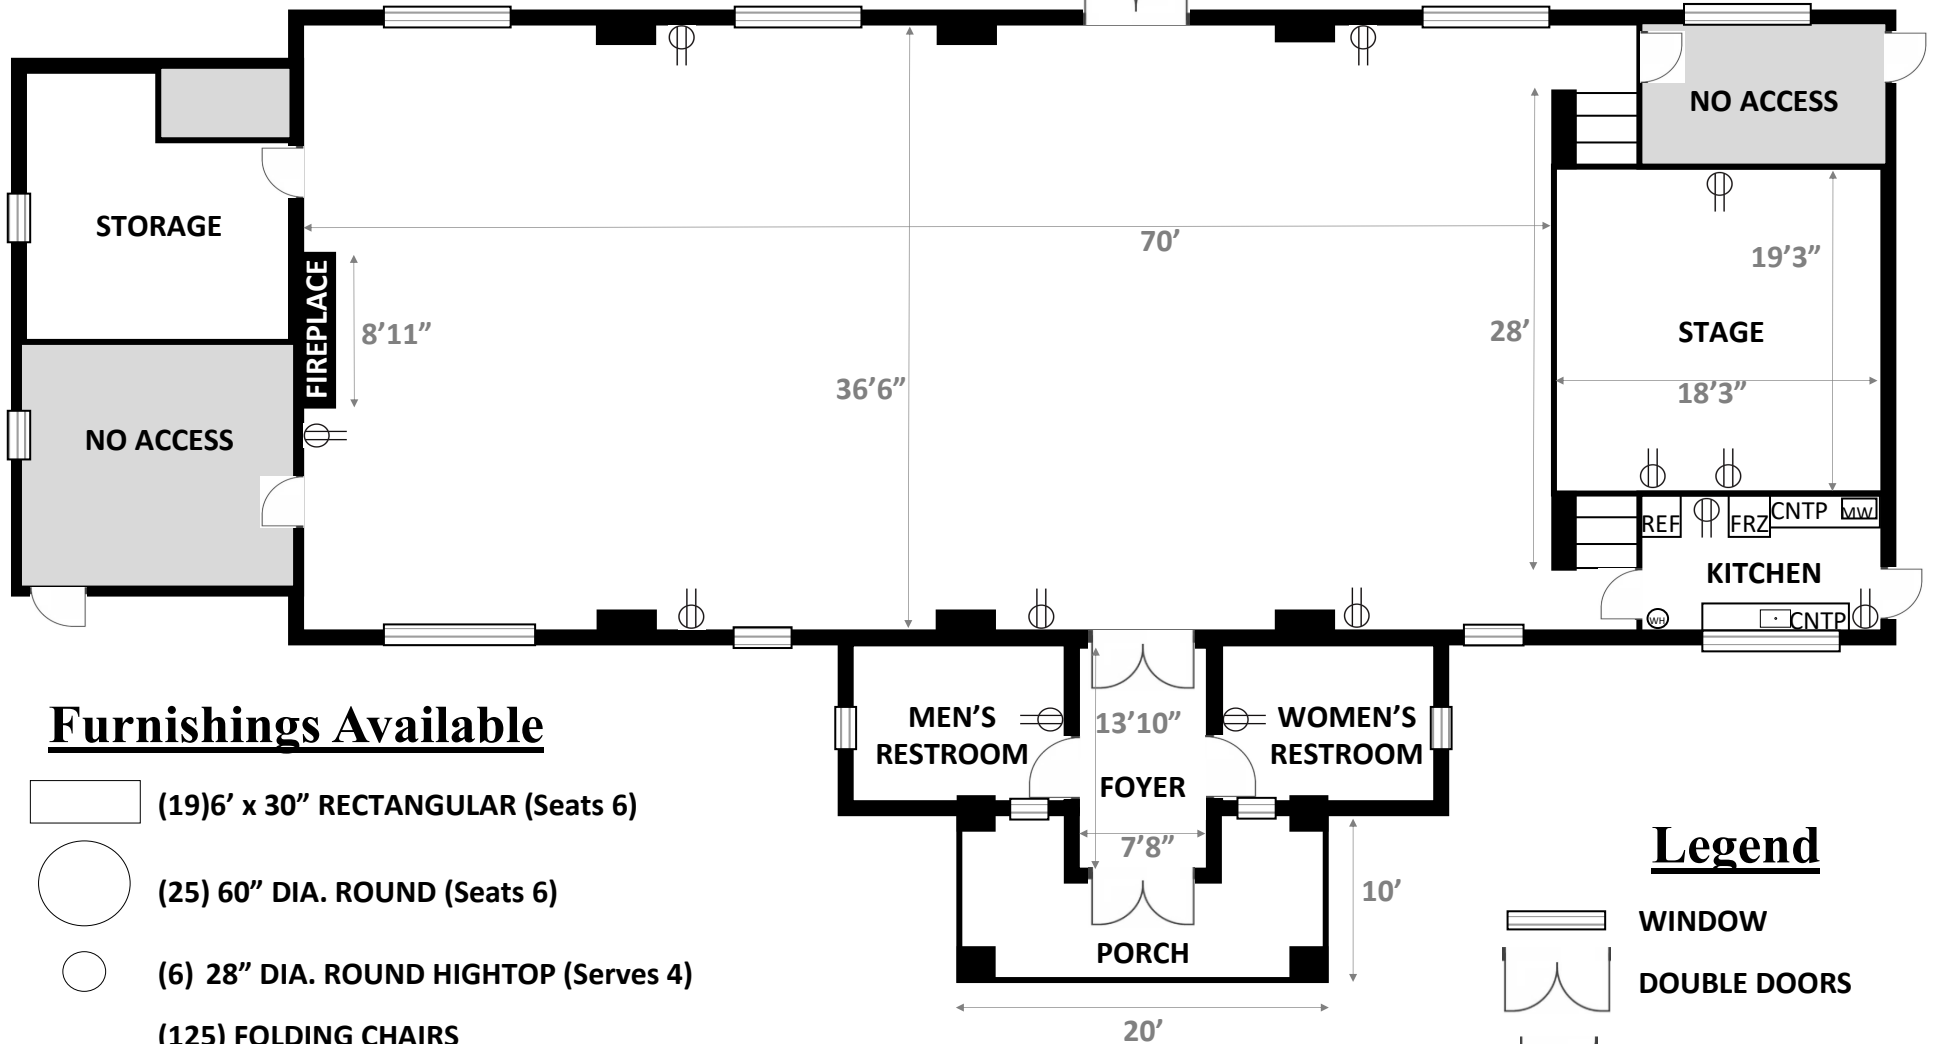

TO REAR PATIO AND YARD

Furnishings Available

(19)6' x 30" RECTANGULAR (Seats 6)

(25) 60" DIA. ROUND (Seats 6)

(6) 28" DIA. ROUND HIGHTOP (Serves 4)

(125) FOLDING CHAIRS

MAX. OCCUPANCY: 125 persons with tables and chairs,
or 350 persons standing room only.

Legend

- WINDOW
- DOUBLE DOORS
- SINGLE DOOR
- ELECTRICAL OUTLETS