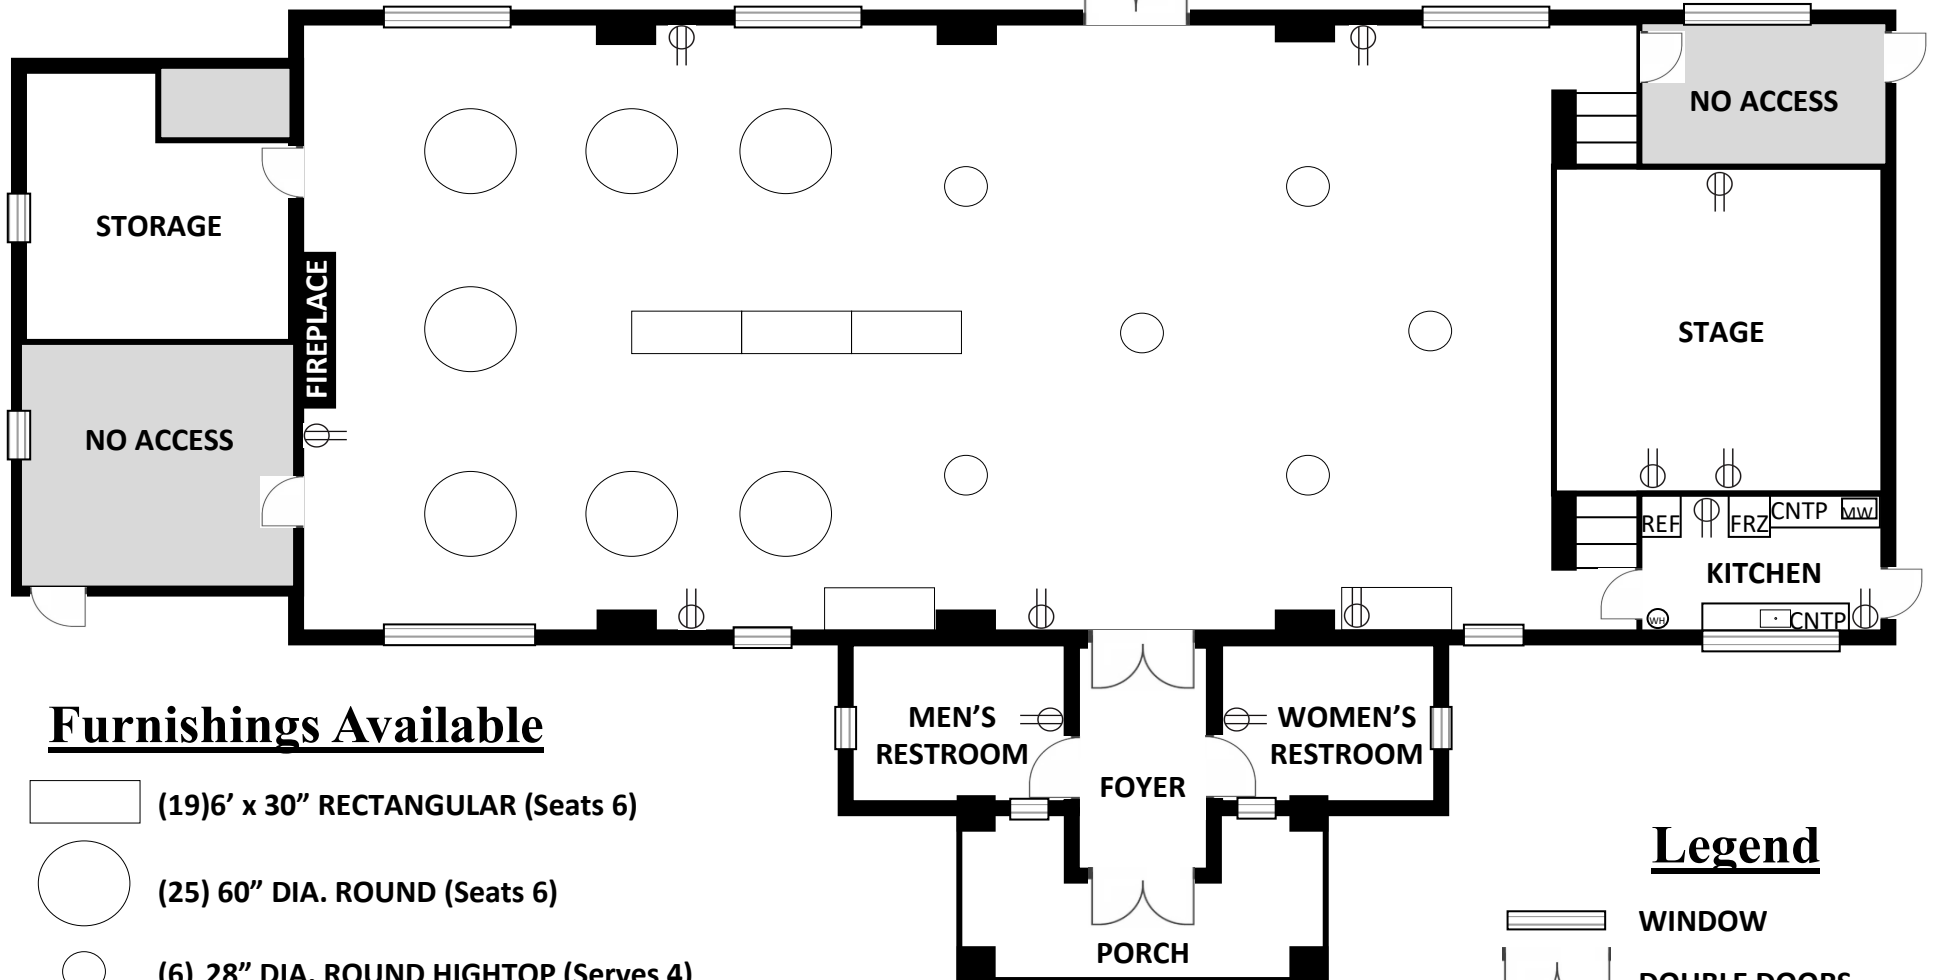

Legend

- WINDOW
- DOUBLE DOORS
- SINGLE DOOR
- ELECTRICAL OUTLETS

TO REAR PATIO AND YARD

Furnishings Available

-  (19) 6' x 30" RECTANGULAR (Seats 6)
-  (25) 60" DIA. ROUND (Seats 6)
-  (6) 28" DIA. ROUND HIGHTOP (Serves 4)
- (125) FOLDING CHAIRS

MAX. OCCUPANCY: 125 persons with tables and chairs,
or 350 persons standing room only.

Legend

-  WINDOW
-  DOUBLE DOORS
-  SINGLE DOOR
-  ELECTRICAL OUTLETS

TO REAR PATIO AND YARD

Furnishings Available

-  (19) 6' x 30" RECTANGULAR (Seats 6)
-  (25) 60" DIA. ROUND (Seats 6)
-  (6) 28" DIA. ROUND HIGHTOP (Serves 4)
- (125) FOLDING CHAIRS

MAX. OCCUPANCY: 125 persons with tables and chairs,
or 350 persons standing room only.

Legend

-  WINDOW
-  DOUBLE DOORS
-  SINGLE DOOR
-  ELECTRICAL OUTLETS