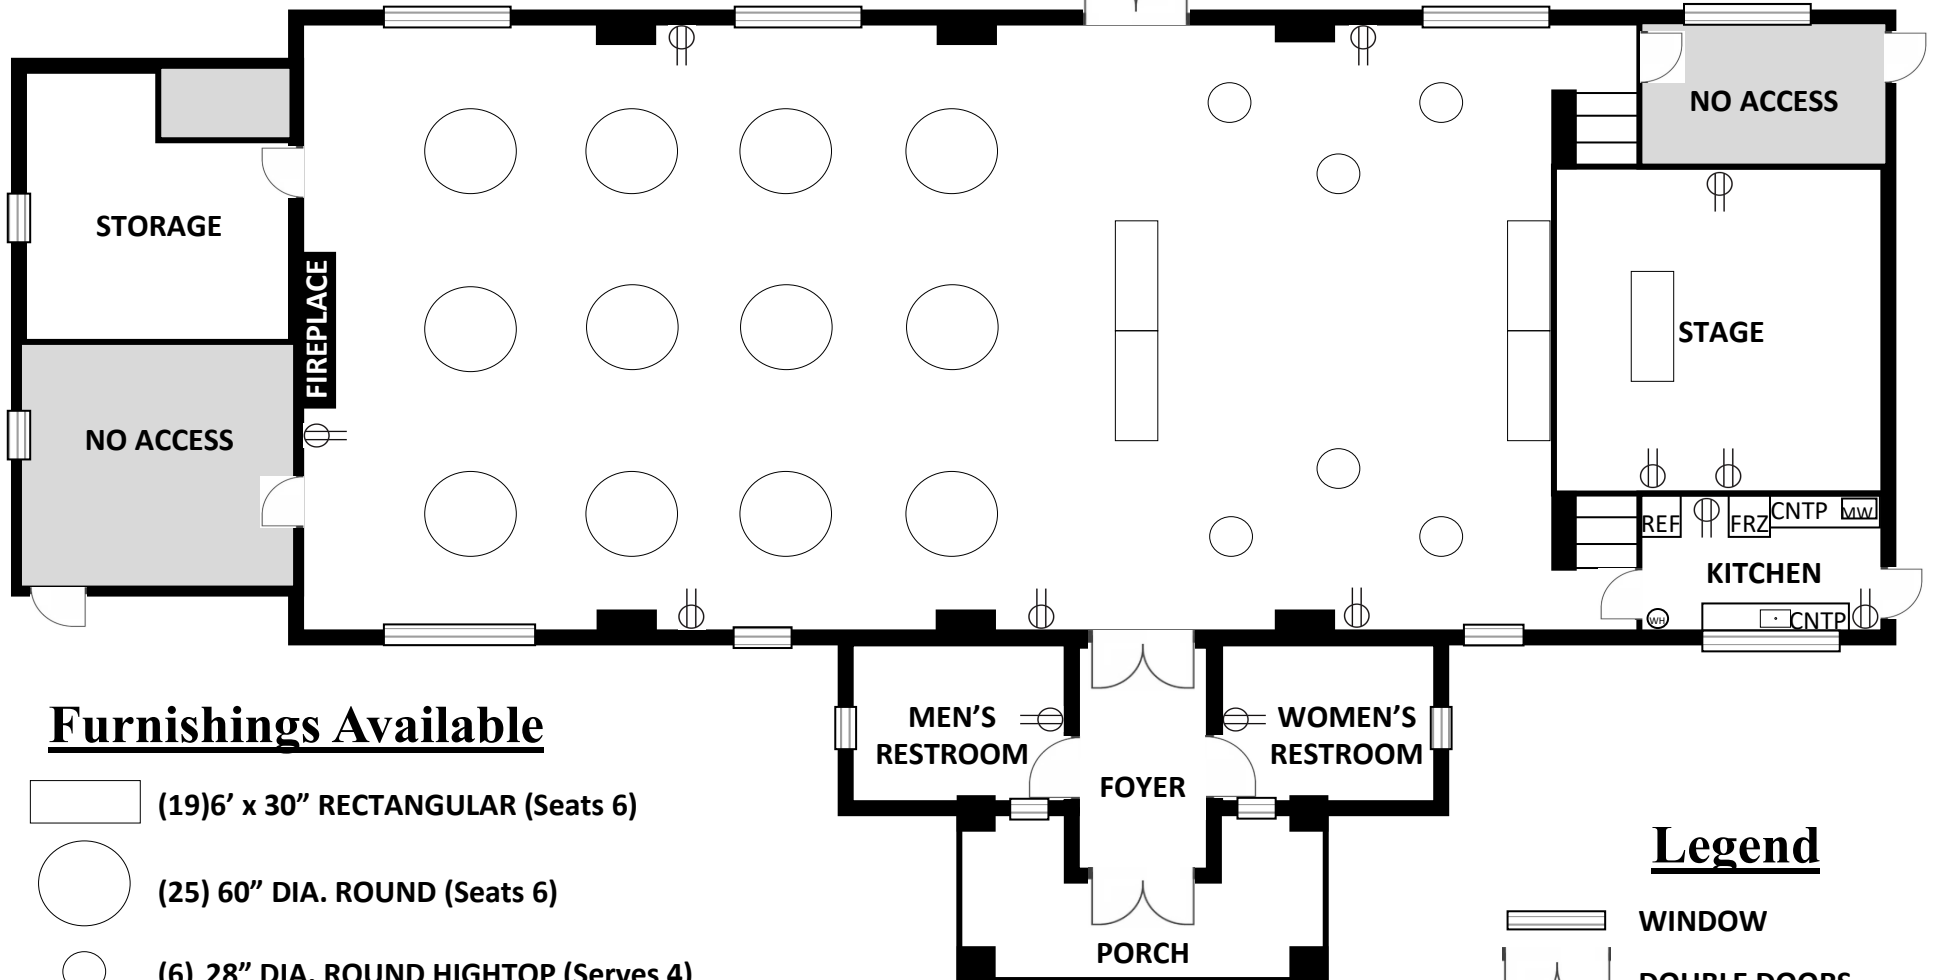

Legend

- WINDOW
- DOUBLE DOORS
- SINGLE DOOR
- ELECTRICAL OUTLETS

TO REAR PATIO AND YARD

Furnishings Available

-  (19) 6' x 30" RECTANGULAR (Seats 6)
-  (25) 60" DIA. ROUND (Seats 6)
-  (6) 28" DIA. ROUND HIGHTOP (Serves 4)
- (125) FOLDING CHAIRS

MAX. OCCUPANCY: 125 persons with tables and chairs,
or 350 persons standing room only.

Legend

-  WINDOW
-  DOUBLE DOORS
-  SINGLE DOOR
-  ELECTRICAL OUTLETS

TO REAR PATIO AND YARD

Furnishings Available

-  (19) 6' x 30" RECTANGULAR (Seats 6)
-  (25) 60" DIA. ROUND (Seats 6)
-  (6) 28" DIA. ROUND HIGHTOP (Serves 4)
- (125) FOLDING CHAIRS

MAX. OCCUPANCY: 125 persons with tables and chairs,
or 350 persons standing room only.

Legend

-  WINDOW
-  DOUBLE DOORS
-  SINGLE DOOR
-  ELECTRICAL OUTLETS