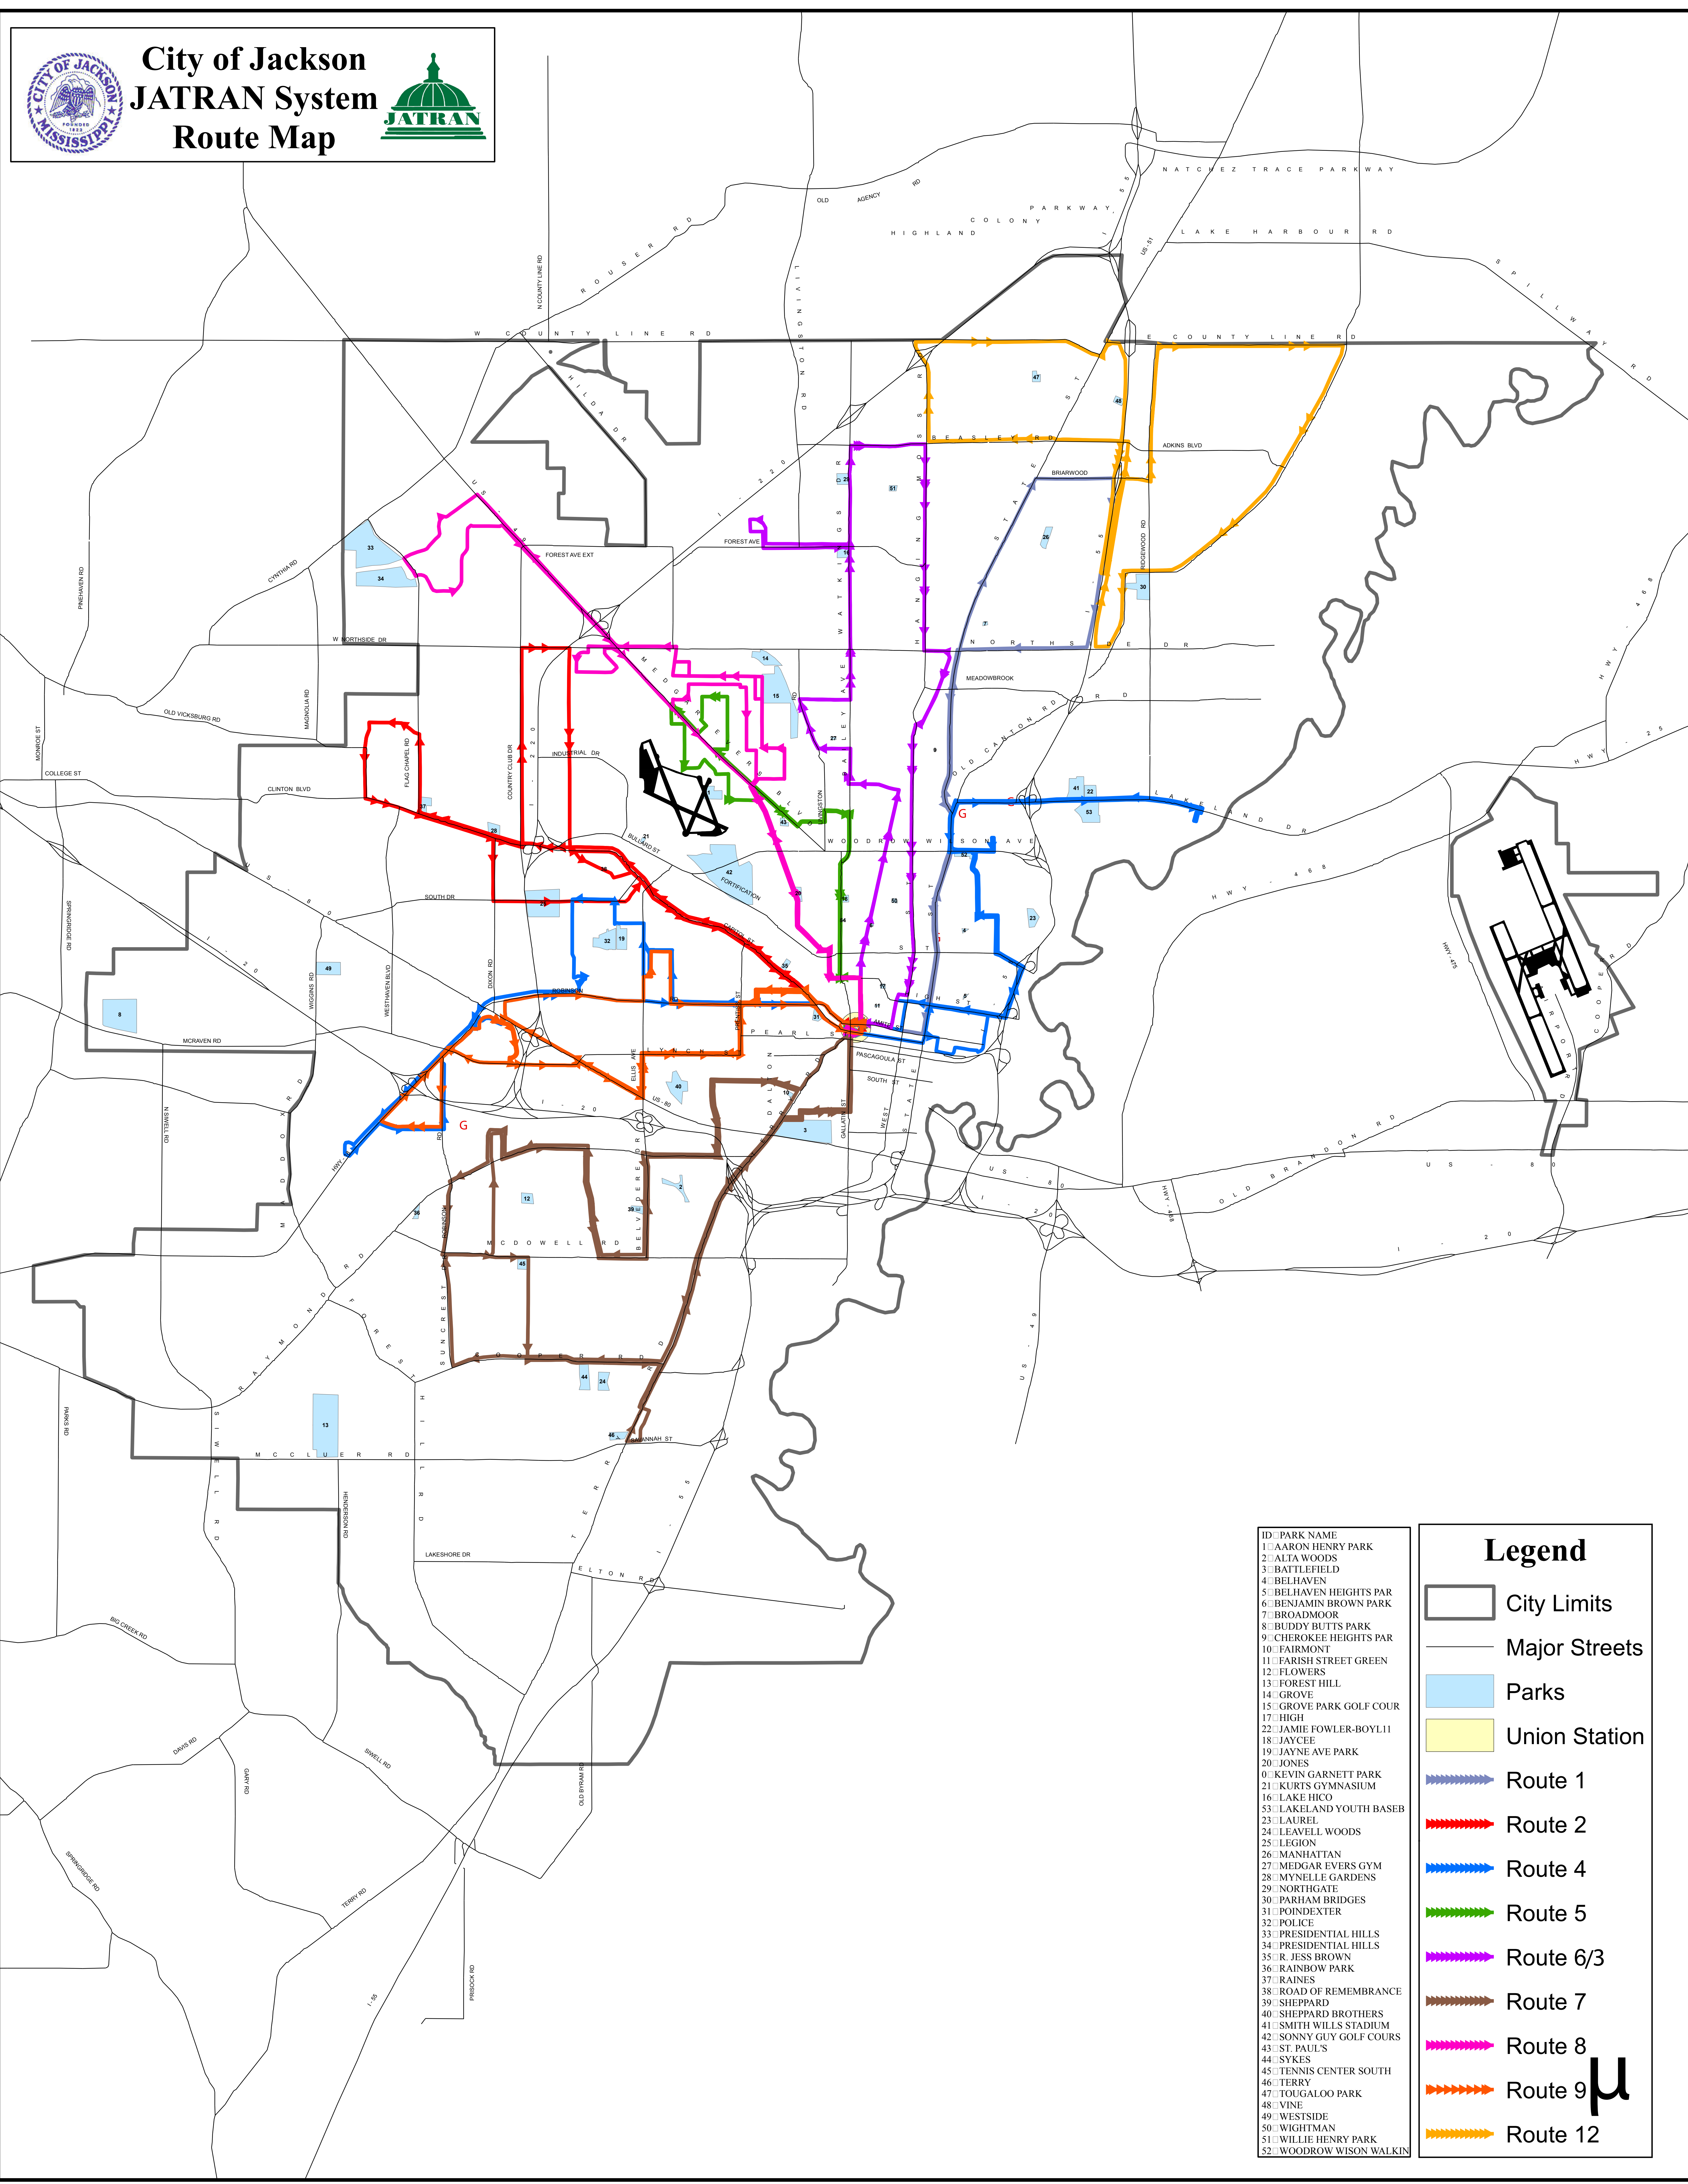

# City of Jackson JATran System Route Map

ID	PARK NAME
1	AARON HENRY PARK
2	ALTA WOODS
3	BATTLEFIELD
4	BELHAVEN
5	BELHAVEN HEIGHTS PAR
6	BENJAMIN BROWN PARK
7	BROADMOOR
8	BUDDY BUTTS PARK
9	CHEROKEE HEIGHTS PAR
10	FARMONT
11	FARISH STREET GREEN
12	FLOWERS
13	FOREST HILL
14	GROVE
15	GROVE PARK GOLF COUR
17	HIGH
22	JAMIE FOWLER-BOYLII
18	JAYCEE
19	JAYNE AVE PARK
20	JONES
0	KEVIN GARNETT PARK
21	KURTIS GYMNASIUM
16	LAKE HICO
53	LAKELAND YOUTH BASEB
23	LAUREL
24	LEAVELL WOODS
25	LEGION
26	MANHATTAN
27	MEDGAR EVERS GYM
28	MYNELLE GARDENS
29	NORTHGATE
30	PARHAM BRIDGES
31	POINDEXTER
32	POLICE
33	PRESIDENTIAL HILLS
34	PRESIDENTIAL HILLS
35	R. JESS BROWN
36	RAINBOW PARK
37	RAINES
38	ROAD OF REMEMBRANCE
39	SHEPPARD
40	SHEPPARD BROTHERS
41	SMITH WILLS STADIUM
42	SONNY GUY GOLF COURS
43	ST. PAUL'S
44	SYKES
45	TENNIS CENTER SOUTH
46	TERRY
47	TOUGALOO PARK
48	VINE
49	WESTSIDE
50	WIGHTMAN
51	WILLIE HENRY PARK
52	WOODROW WISON WALKIN

Legend	
	City Limits
	Major Streets
	Parks
	Union Station
	Route 1
	Route 2
	Route 4
	Route 5
	Route 6/3
	Route 7
	Route 8
	Route 9
	Route 12