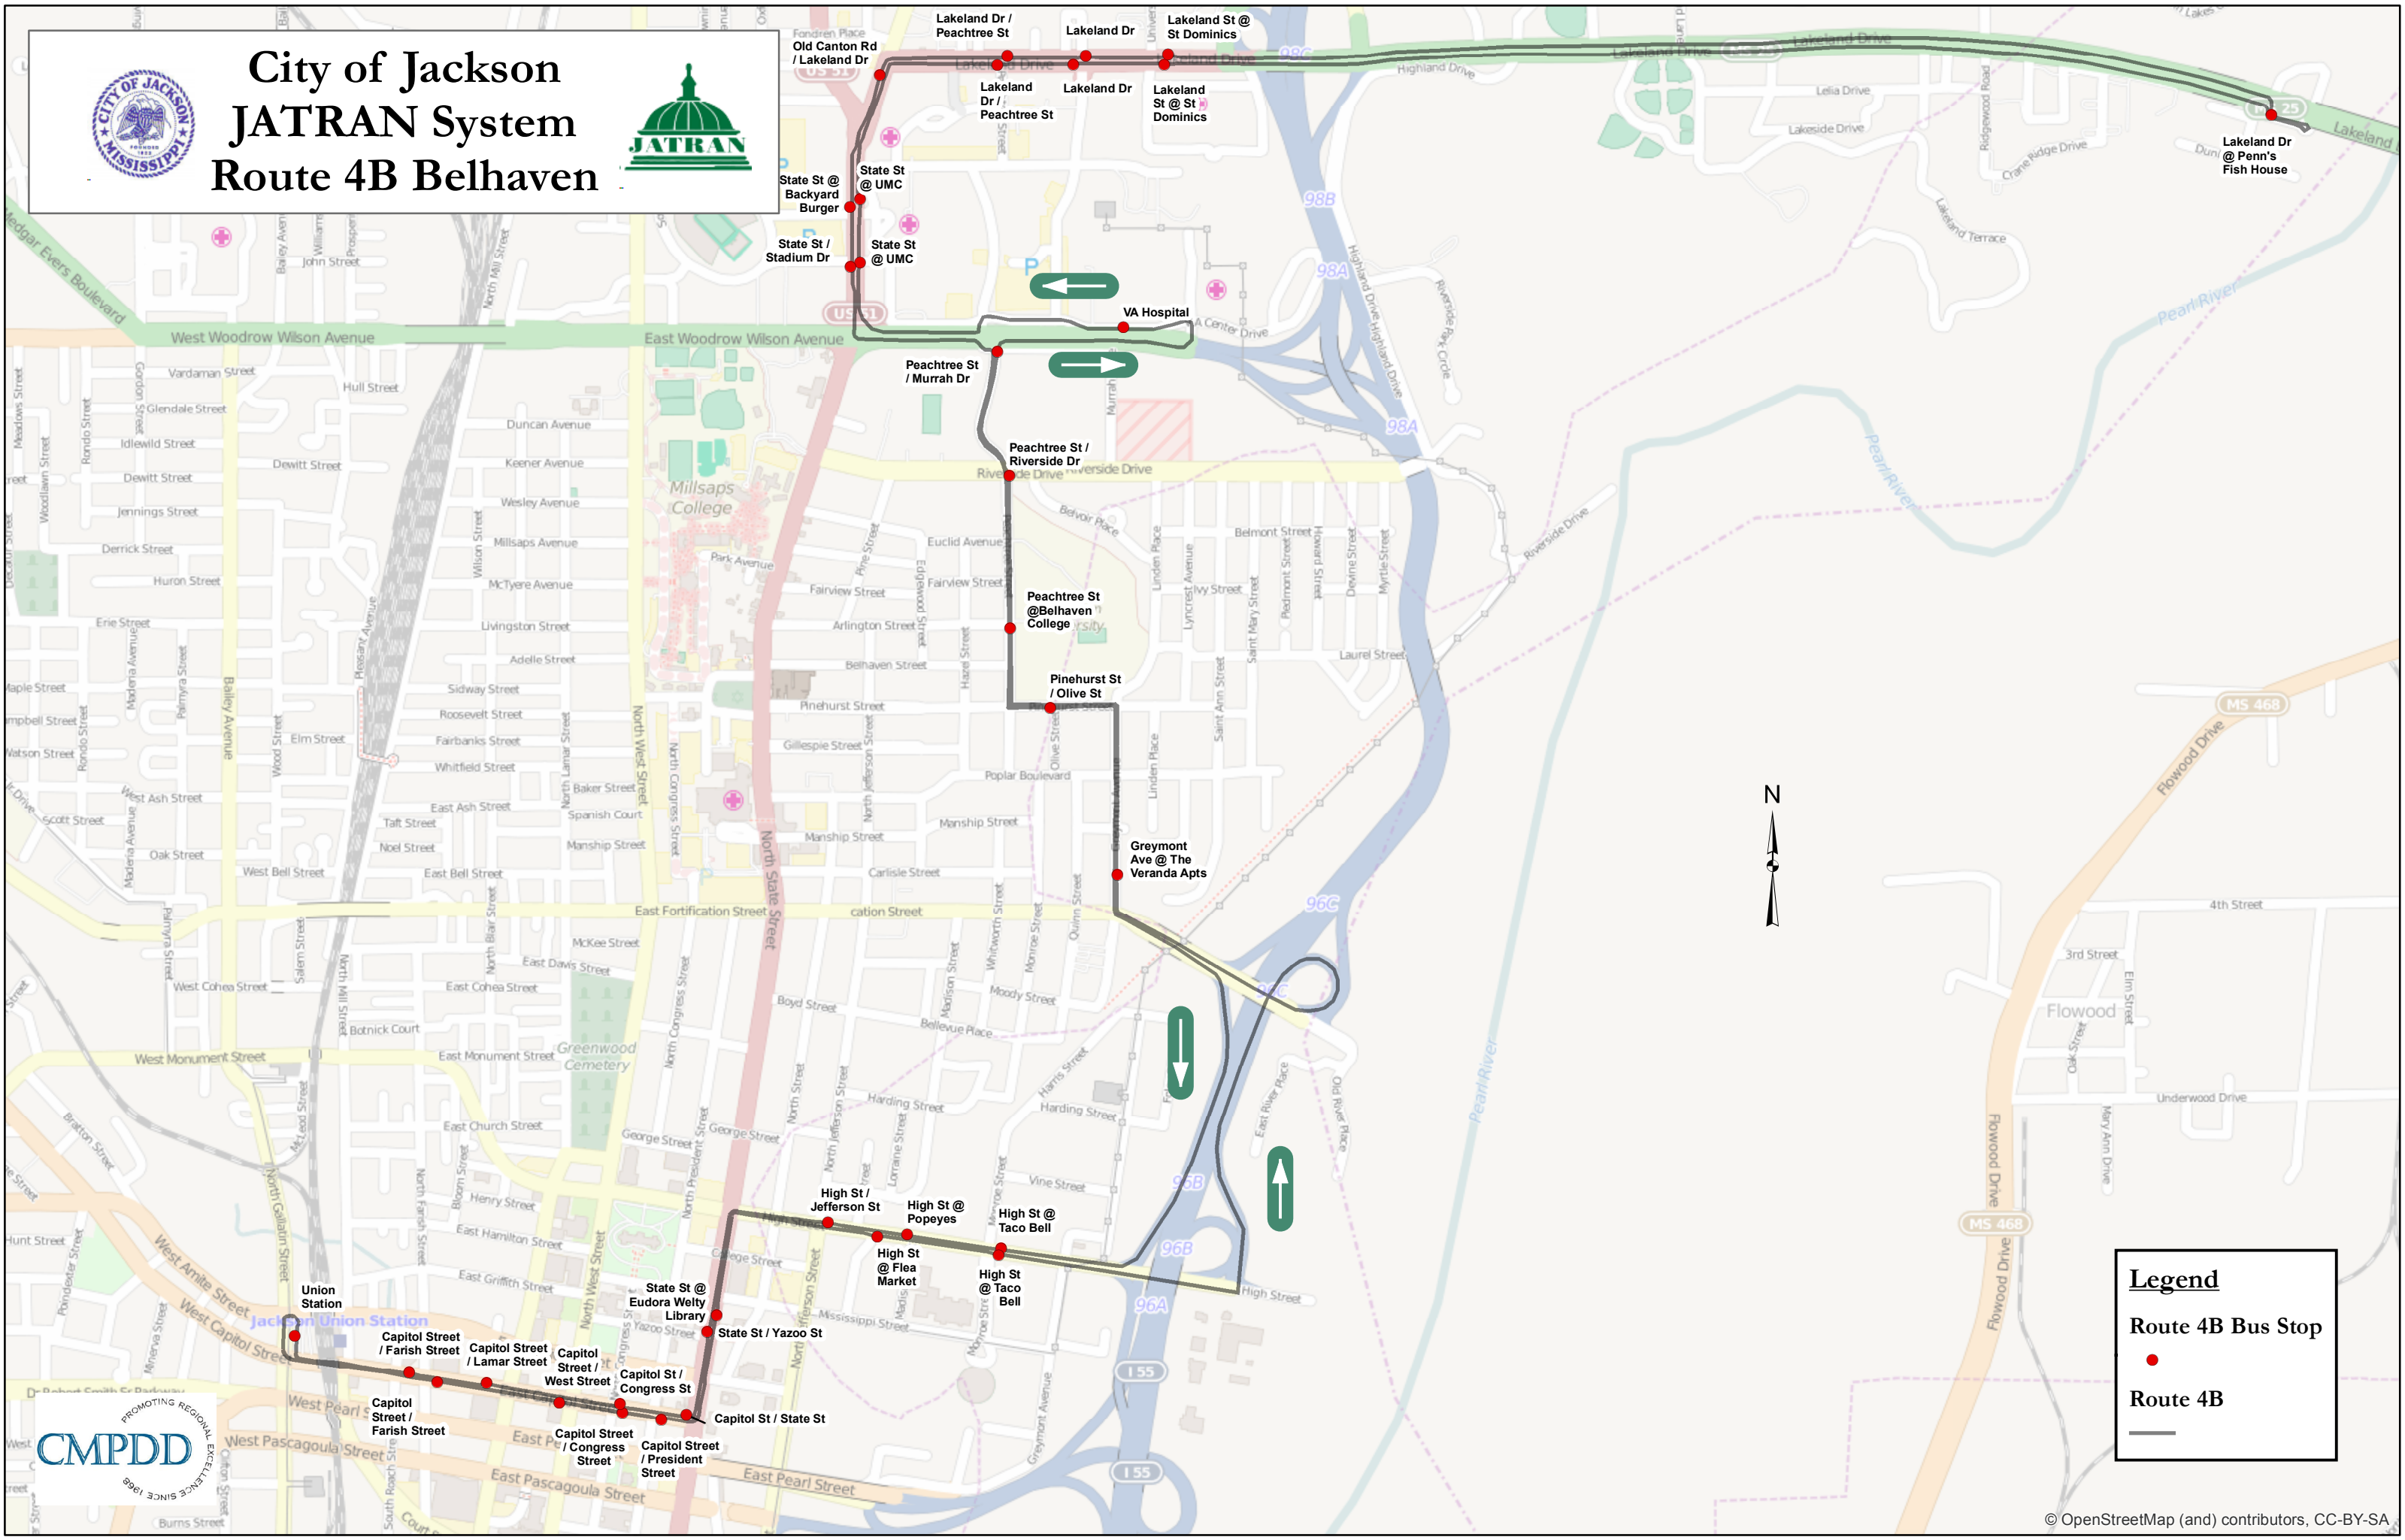

City of Jackson JATRAM System Route 4B Belhaven

Legend

- Route 4B Bus Stop
- Route 4B