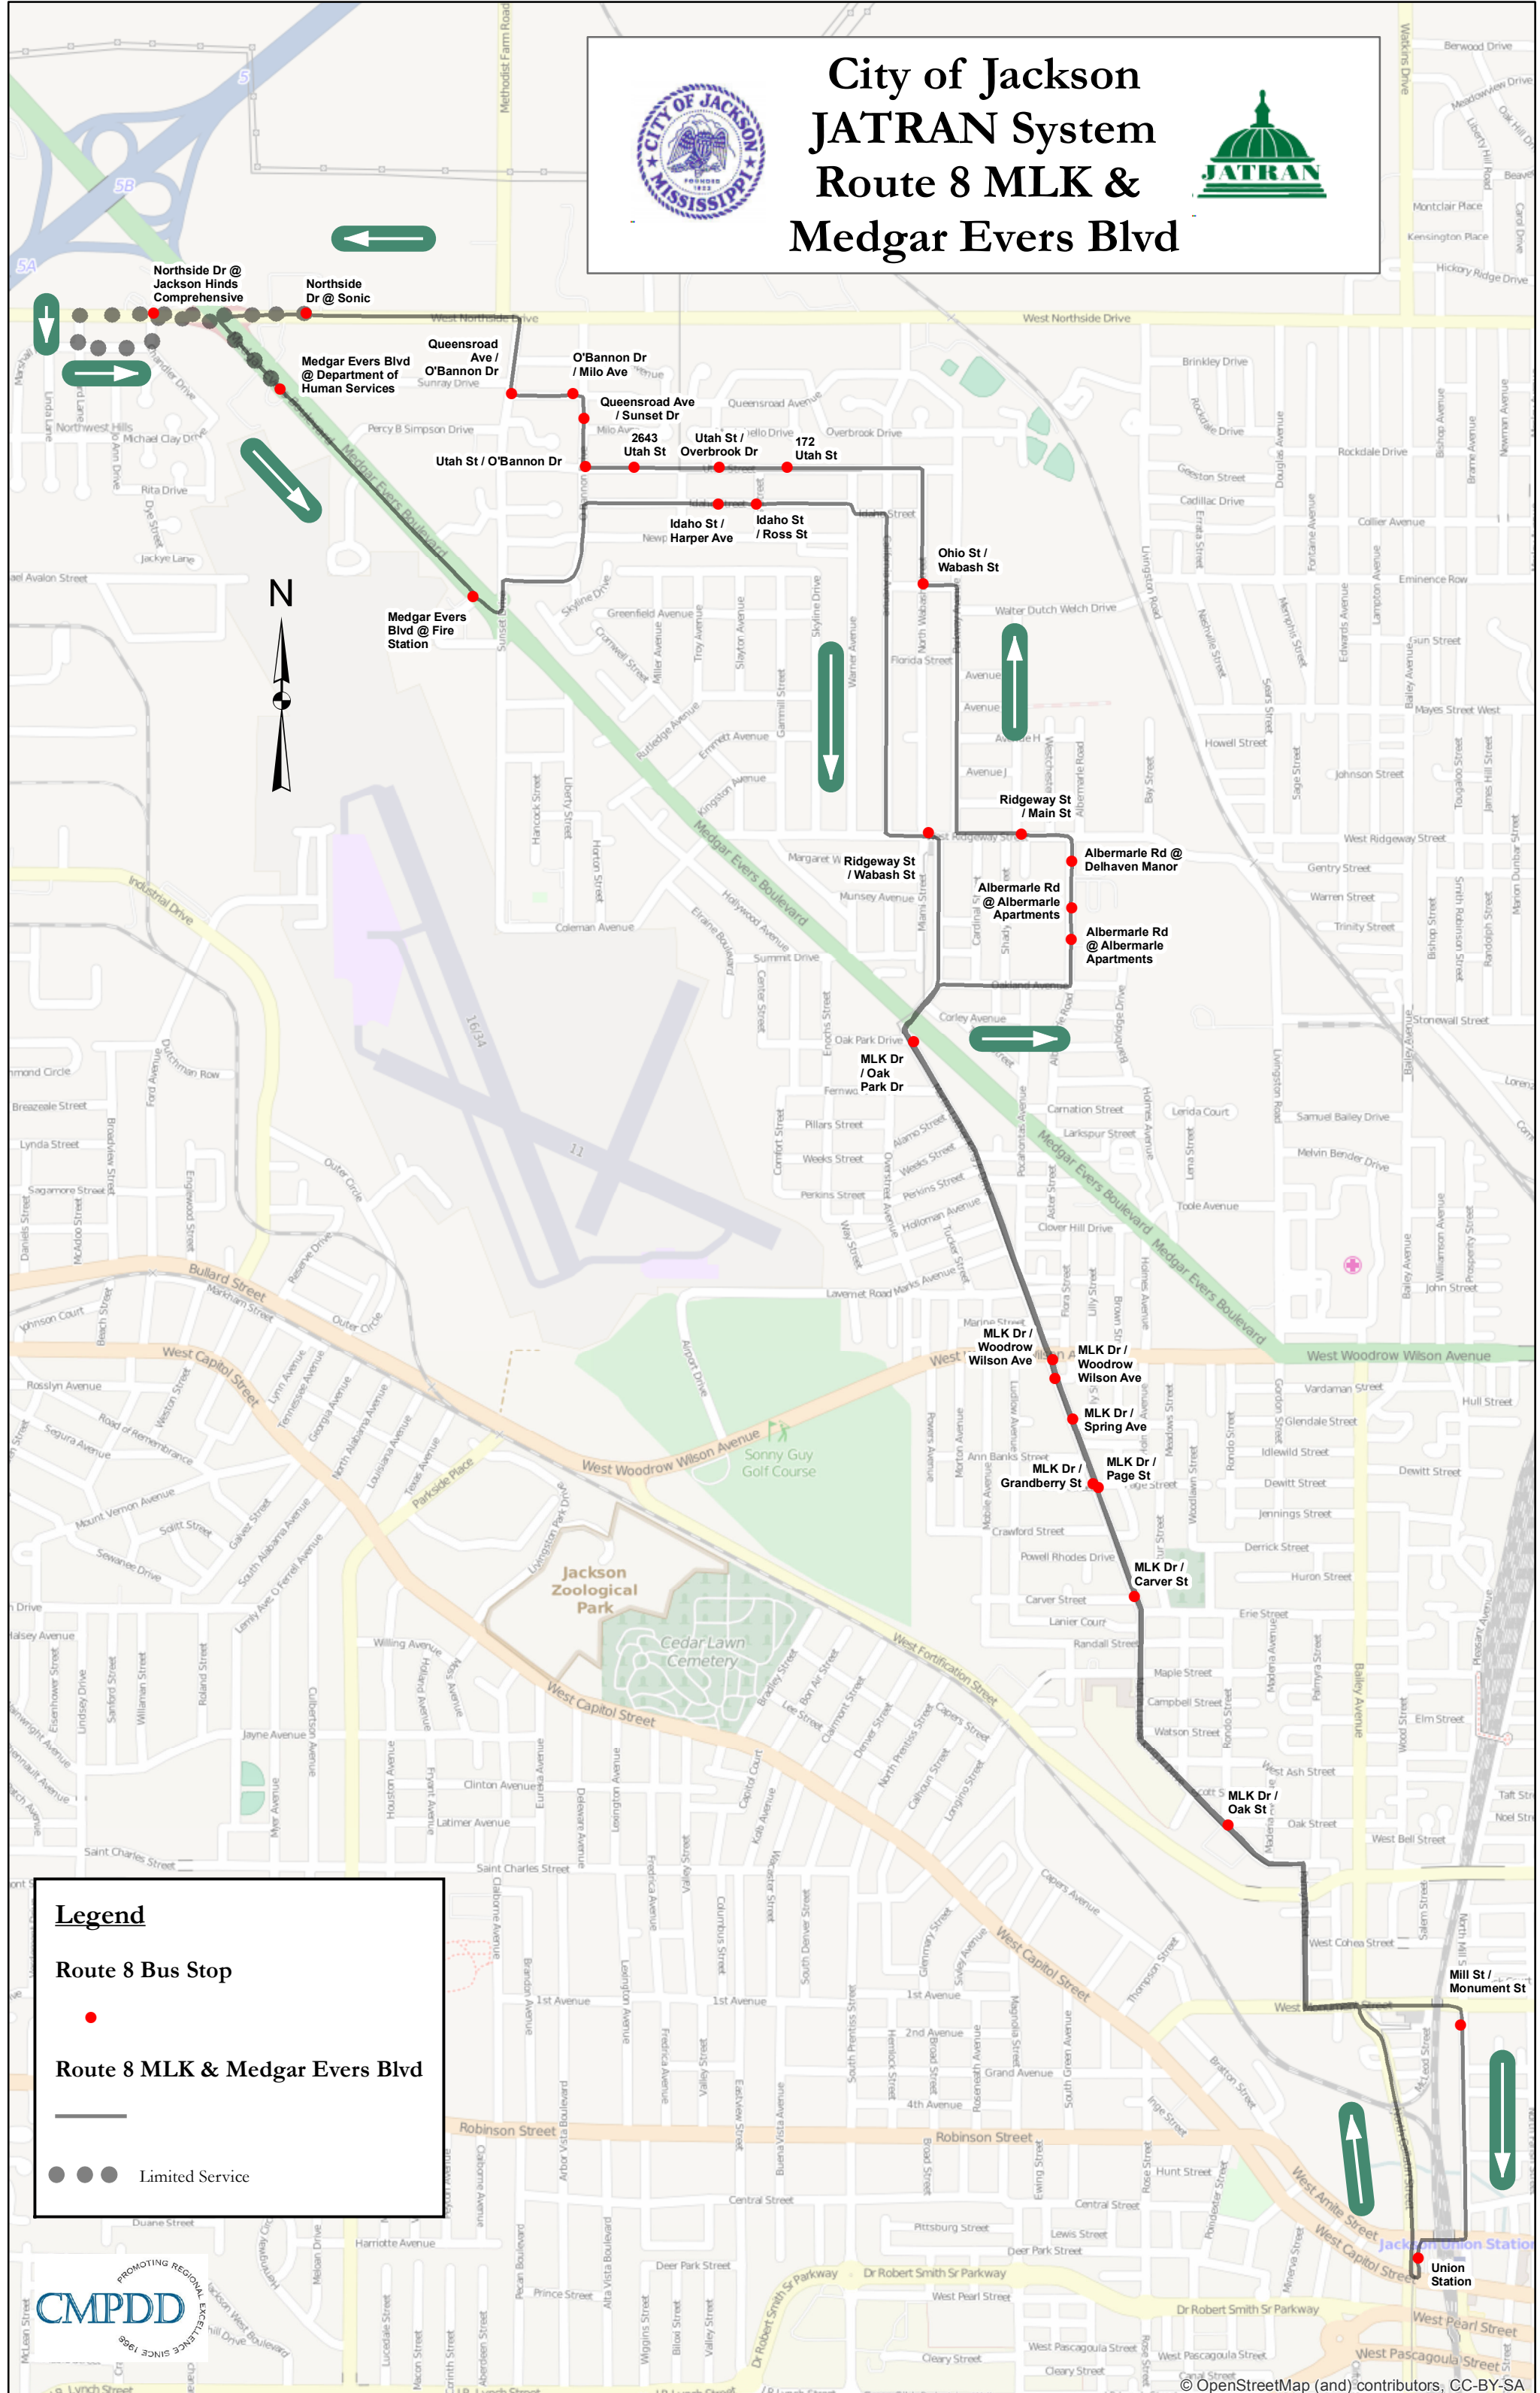

City of Jackson JATran System Route 8 MLK & Medgar Evers Blvd

Legend

Route 8 Bus Stop

Route 8 MLK & Medgar Evers Blvd

Limited Service

City of Jackson JATran System Route 8 MLK & Presidential Hills

Legend

- Route 8 Bus Stop
- Route 8 MLK / Presidential Hills