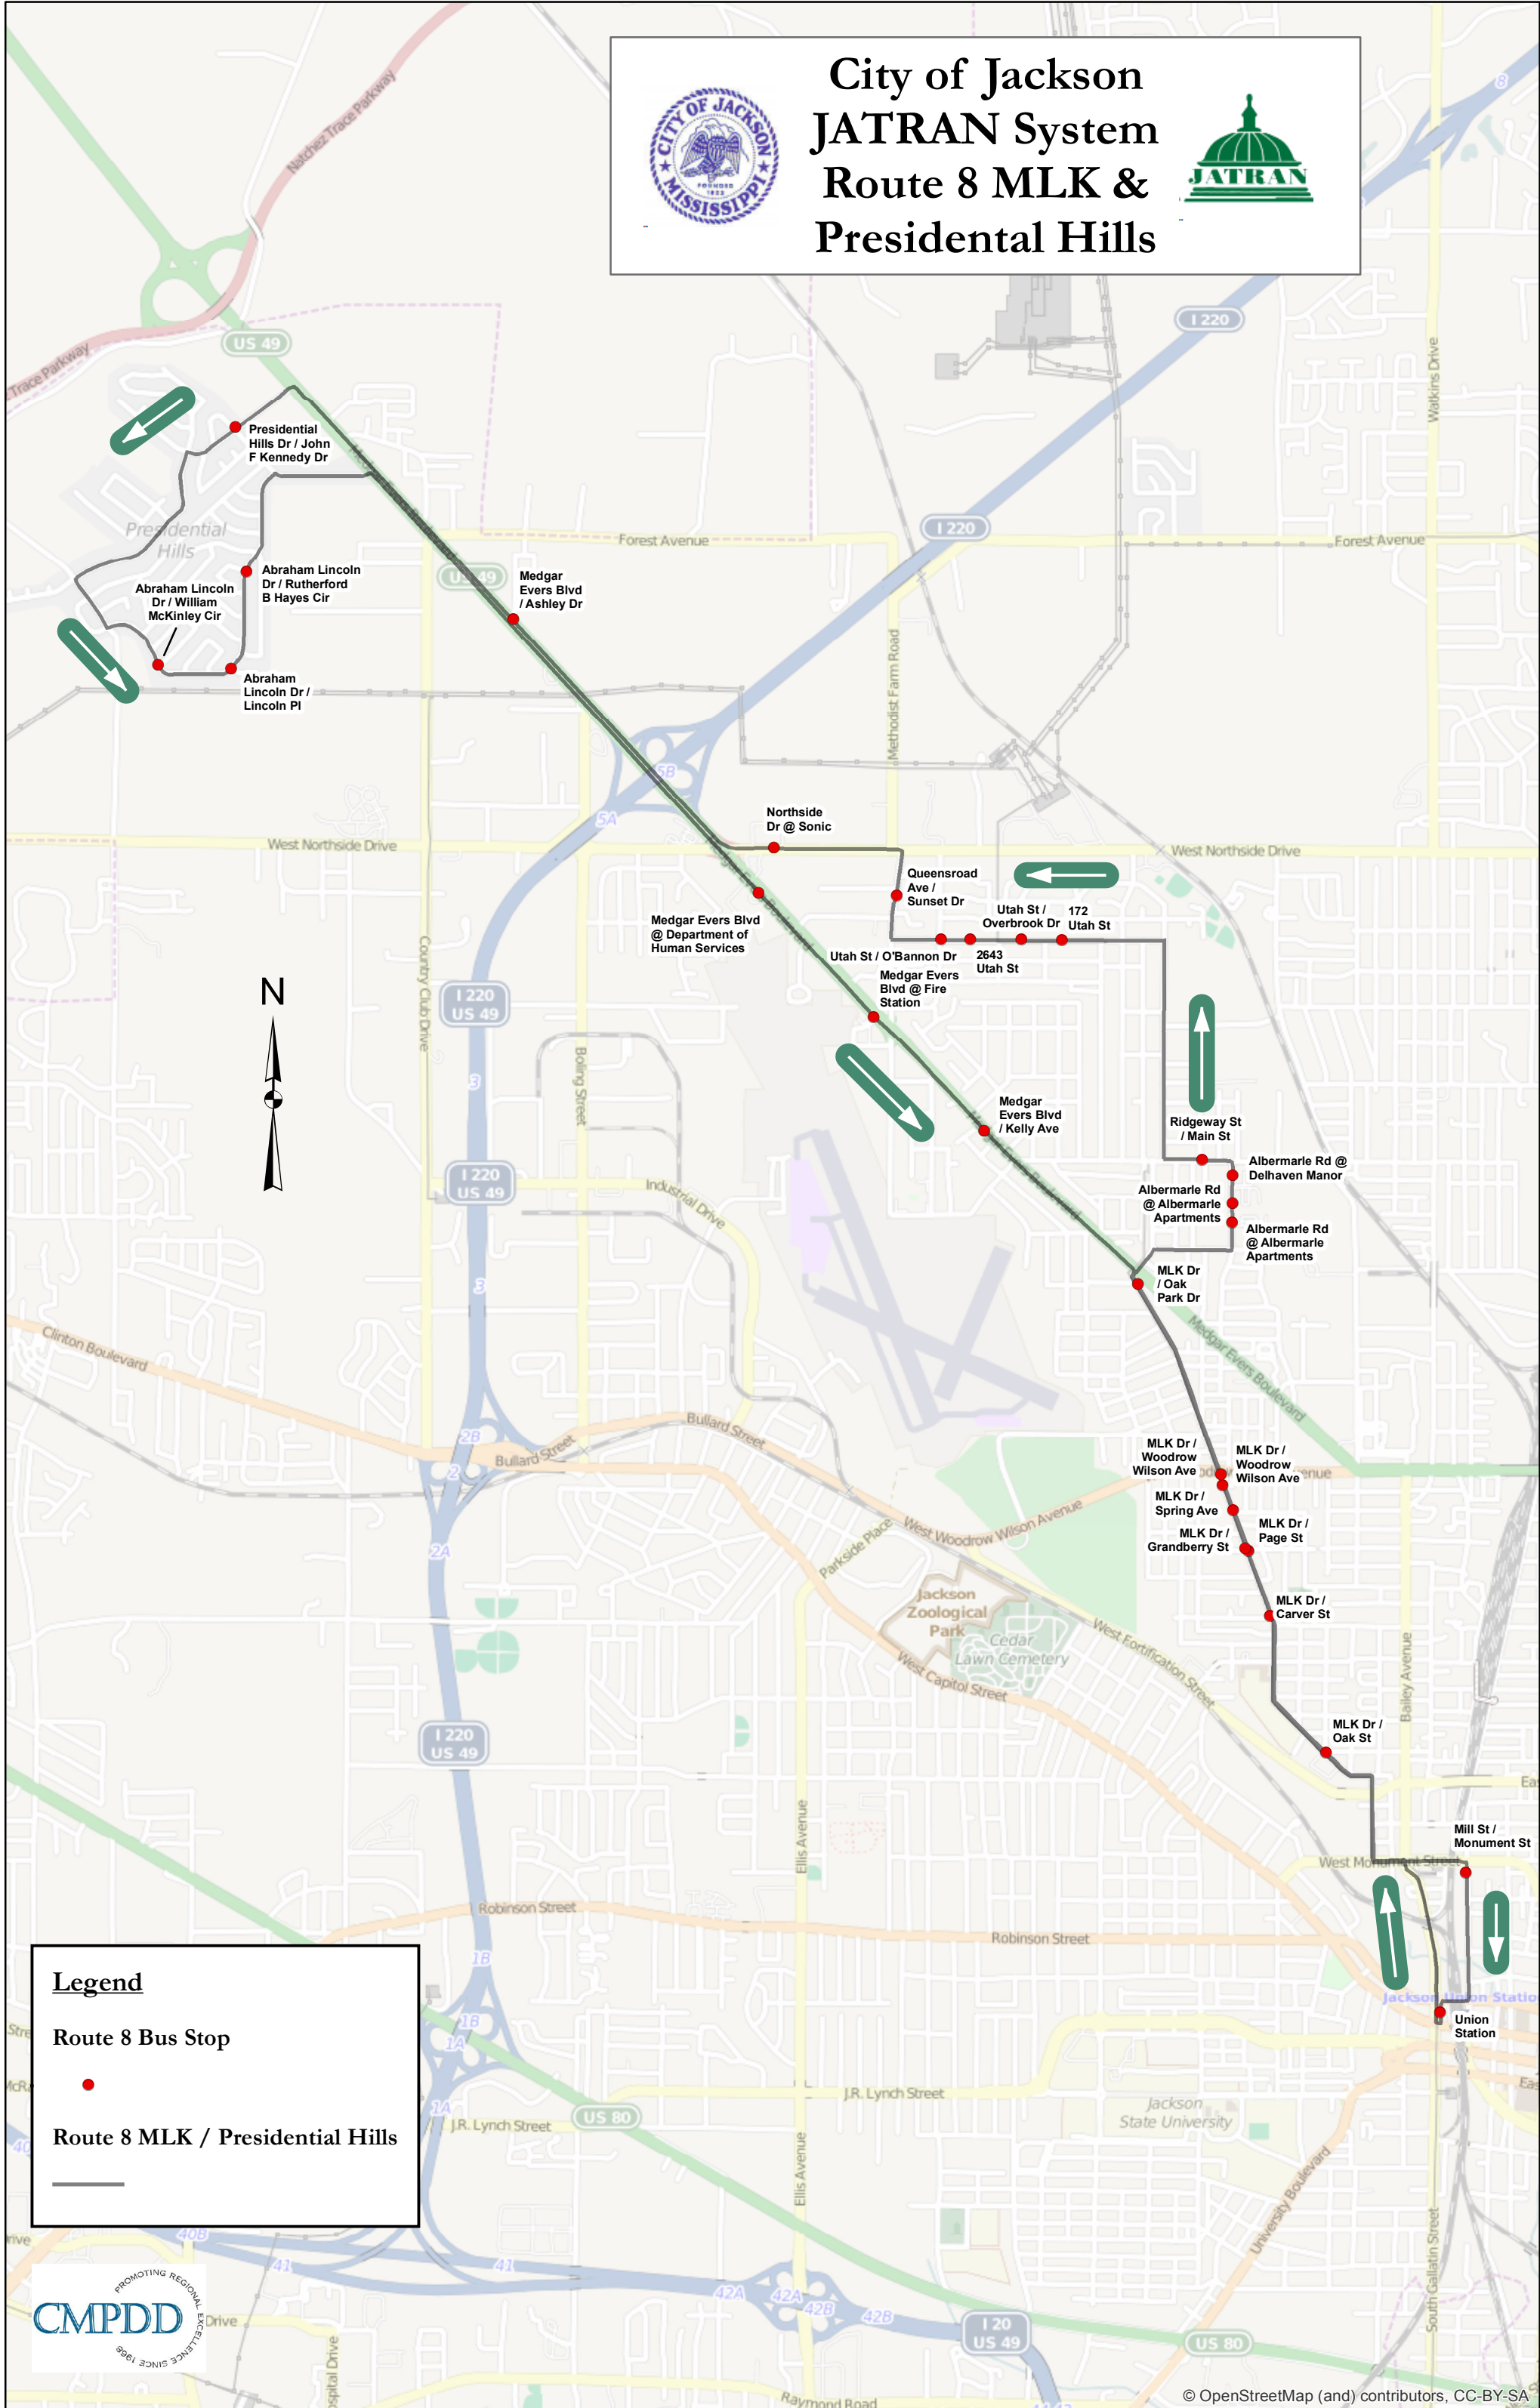

City of Jackson JATran System Route 8 MLK & Medgar Evers Blvd

Legend

Route 8 Bus Stop

Route 8 MLK & Medgar Evers Blvd

Limited Service

City of Jackson JATran System Route 8 MLK & Presidential Hills

Legend

- Route 8 Bus Stop
- Route 8 MLK / Presidential Hills