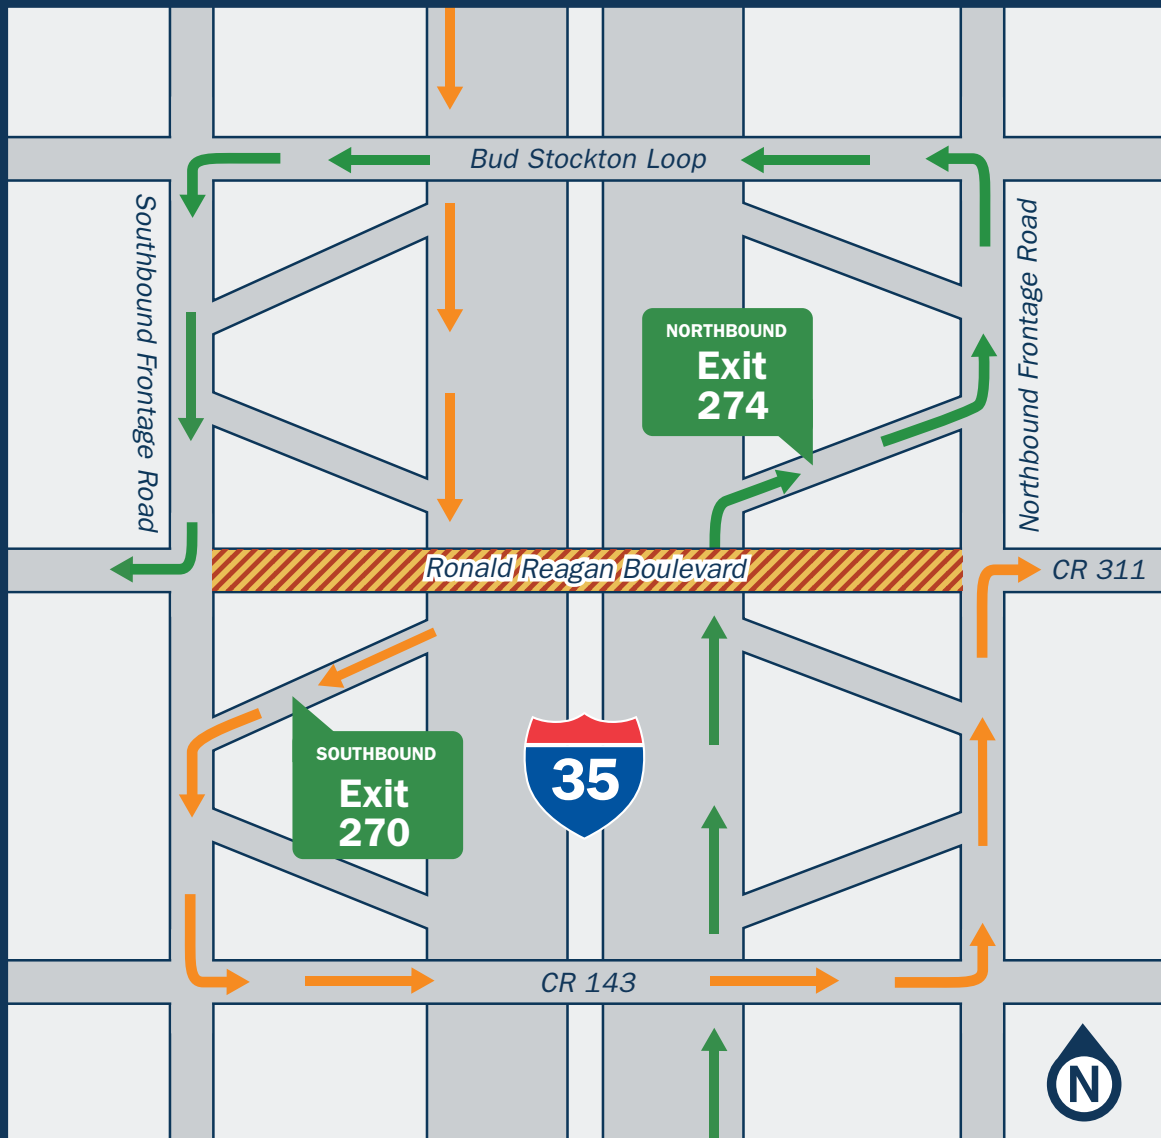

RONALD REAGAN BOULEVARD DETOUR MAP

LEGEND

-  Detour to access eastbound CR 311
-  Detour to access westbound Ronald Reagan Boulevard
-  Closed to traffic

NOT TO SCALE