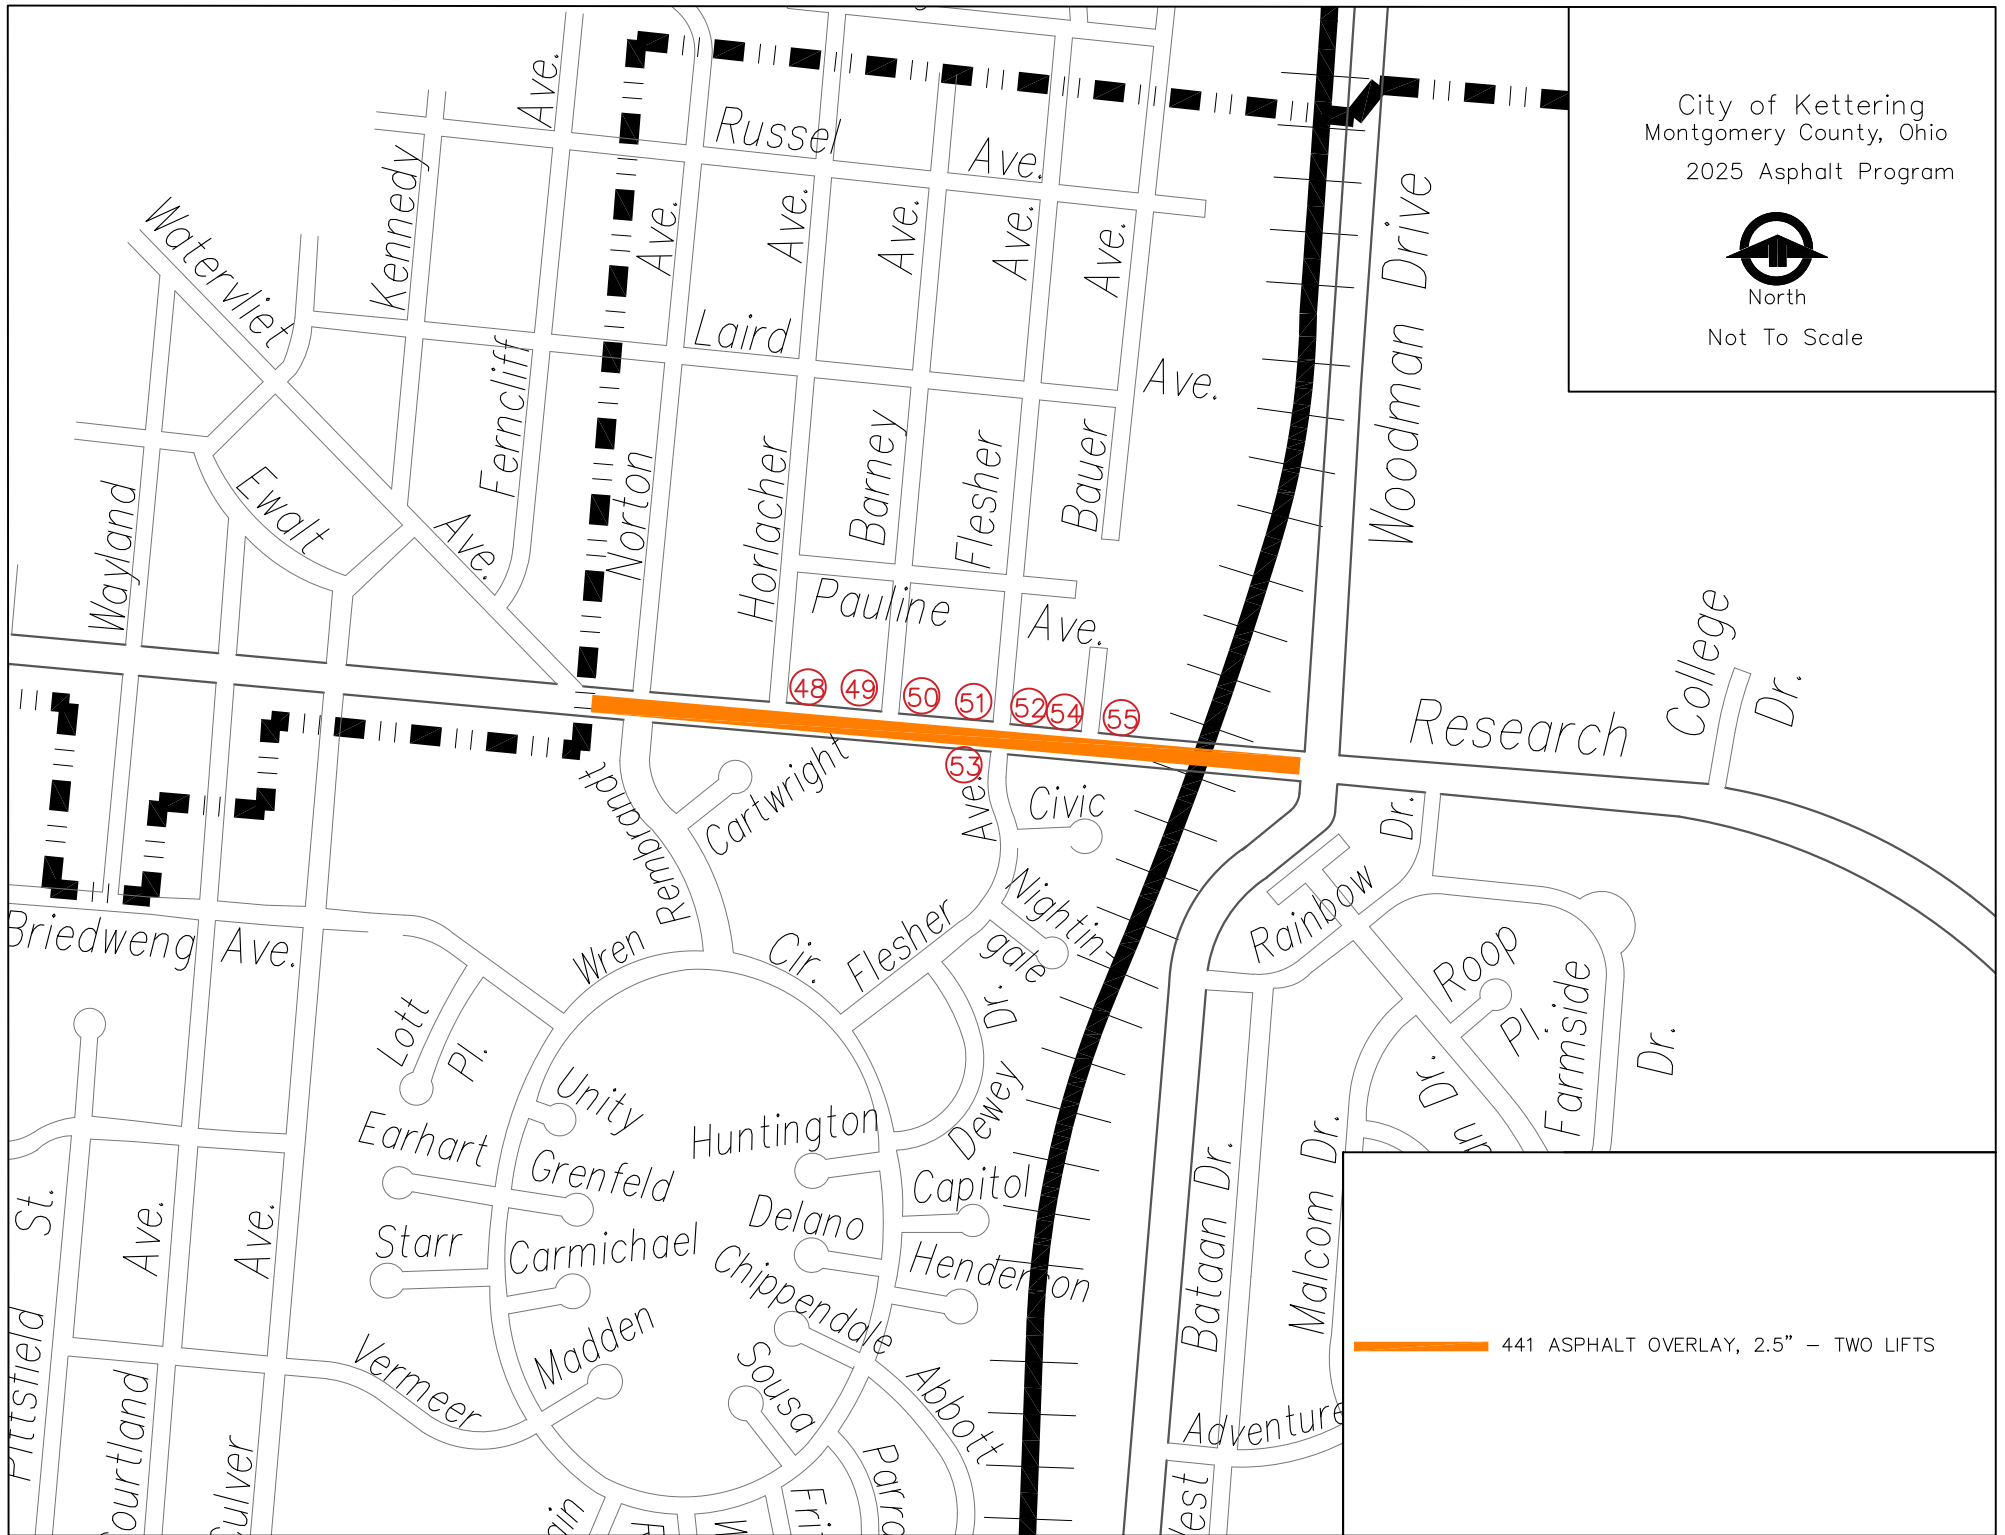

City of Kettering
Montgomery County, Ohio
2025 Asphalt Program

North

Not To Scale

441 ASPHALT OVERLAY, 1.5" - ONE LIFT

441 ASPHALT OVERLAY, 1.5" - ONE LIFT

City of Kettering
Montgomery County, Ohio
2025 Asphalt Overlay Program

North
Not To Scale

 1.5" ASPHALT OVERLAY, 1 LIFT

City of Kettering
Montgomery County, Ohio
2025 Asphalt Program

North

Not To Scale

City of Kettering
Montgomery County, Ohio
2025 Asphalt Program

North
Not To Scale

 441 ASPHALT OVERLAY, 2.5" - TWO LIFTS

City of Kettering
Montgomery County, Ohio
2025 Asphalt Overlay

North
Not To Scale

POLEN FARM
PARKING LOT AND
ACCESS DRIVE

441 ASPHALT OVERLAY, 1.5" - ONE LIFT