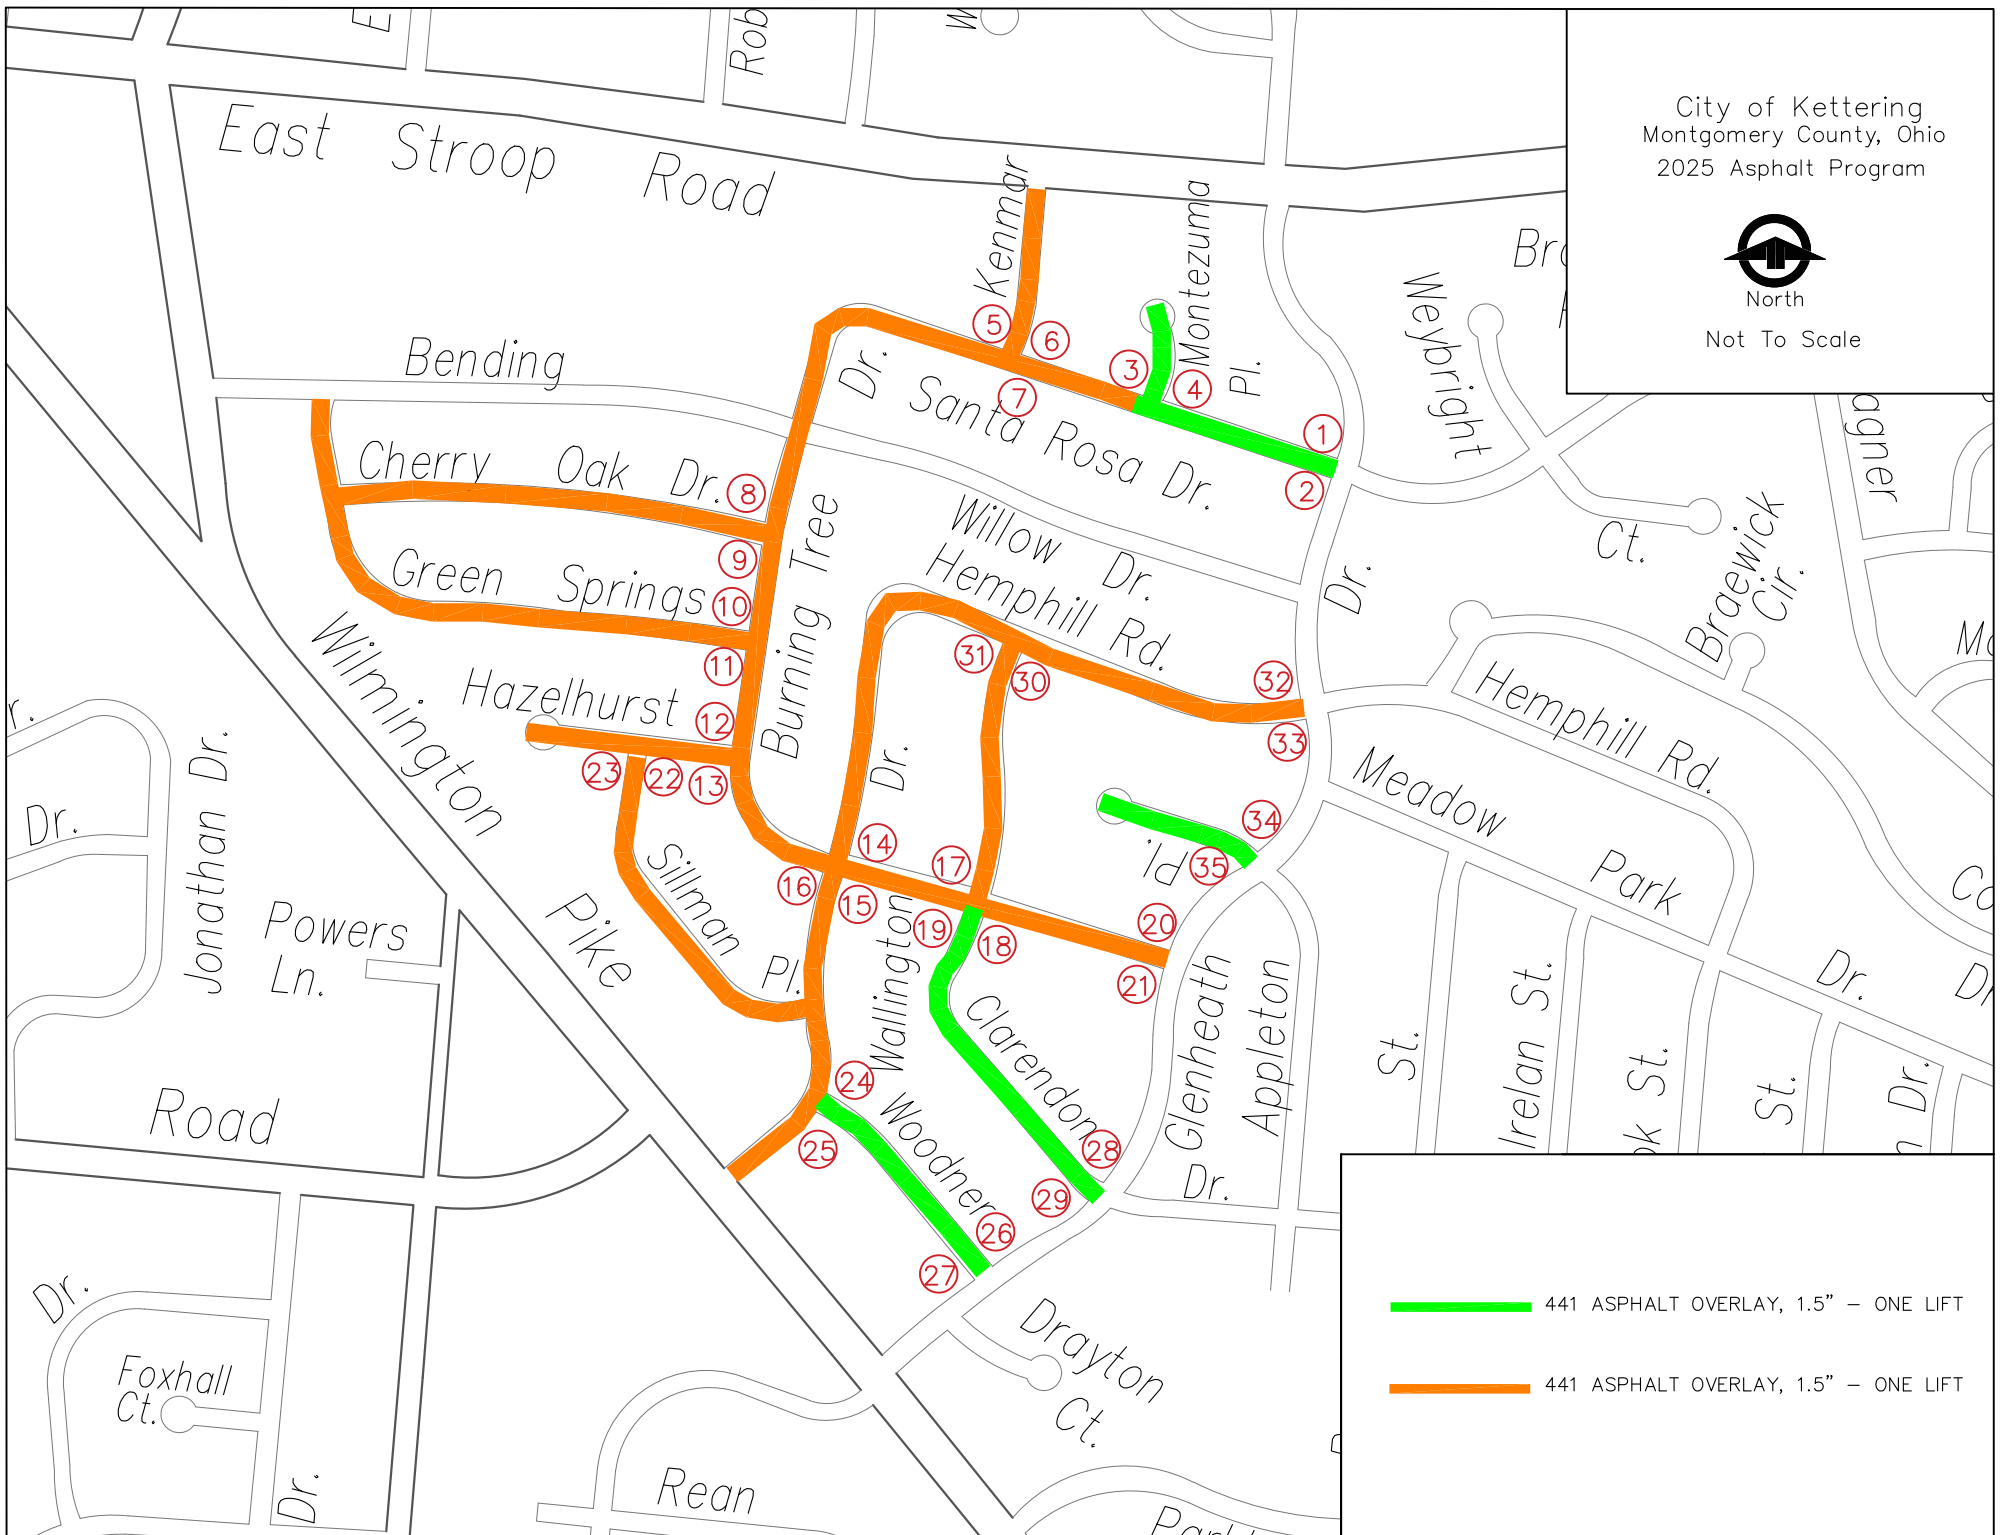

City of Kettering
Montgomery County, Ohio
2025 Asphalt Program

North

Not To Scale

441 ASPHALT OVERLAY, 1.5" - ONE LIFT

441 ASPHALT OVERLAY, 1.5" - ONE LIFT

City of Kettering
Montgomery County, Ohio
2025 Asphalt Overlay Program

North
Not To Scale

 1.5" ASPHALT OVERLAY, 1 LIFT

City of Kettering
Montgomery County, Ohio
2025 Asphalt Program

North

Not To Scale

City of Kettering
Montgomery County, Ohio
2025 Asphalt Program

North
Not To Scale

 441 ASPHALT OVERLAY, 2.5" - TWO LIFTS

City of Kettering
Montgomery County, Ohio
2025 Asphalt Overlay

North
Not To Scale

POLEN FARM
PARKING LOT AND
ACCESS DRIVE

441 ASPHALT OVERLAY, 1.5" - ONE LIFT