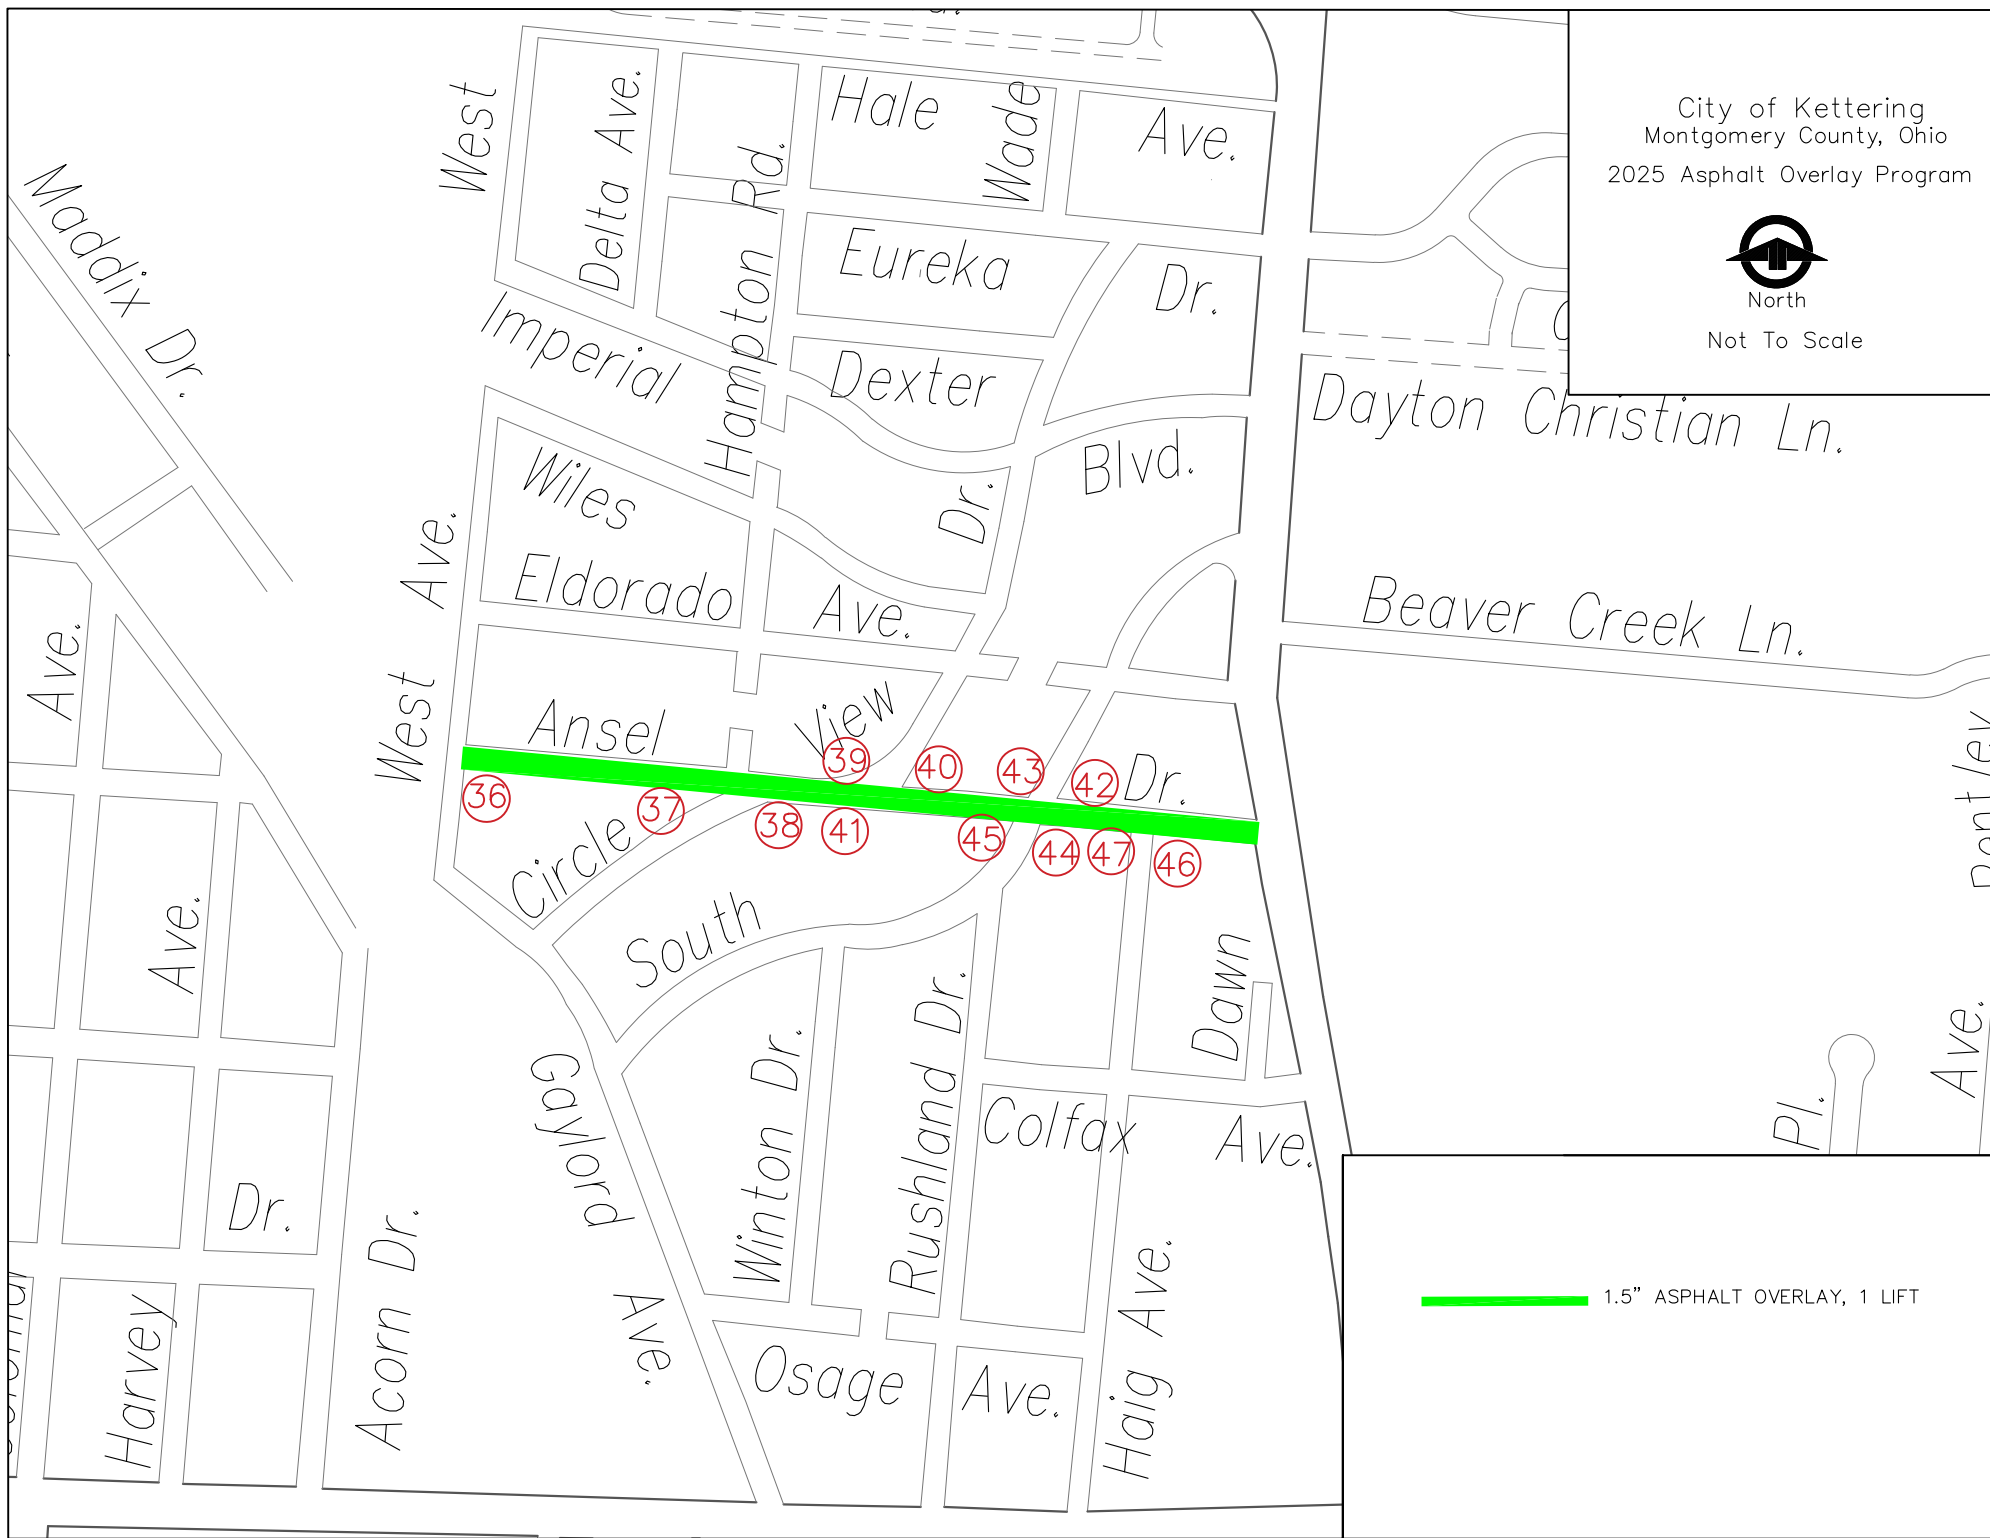

City of Kettering
Montgomery County, Ohio
2025 Asphalt Program

North

Not To Scale

441 ASPHALT OVERLAY, 1.5" - ONE LIFT

441 ASPHALT OVERLAY, 1.5" - ONE LIFT

City of Kettering
Montgomery County, Ohio
2025 Asphalt Overlay Program

North
Not To Scale

 1.5" ASPHALT OVERLAY, 1 LIFT

City of Kettering
Montgomery County, Ohio
2025 Asphalt Program

North

Not To Scale

City of Kettering
Montgomery County, Ohio
2025 Asphalt Program

North
Not To Scale

 441 ASPHALT OVERLAY, 2.5" - TWO LIFTS

City of Kettering
Montgomery County, Ohio
2025 Asphalt Overlay

North
Not To Scale

POLEN FARM
PARKING LOT AND
ACCESS DRIVE

441 ASPHALT OVERLAY, 1.5" - ONE LIFT