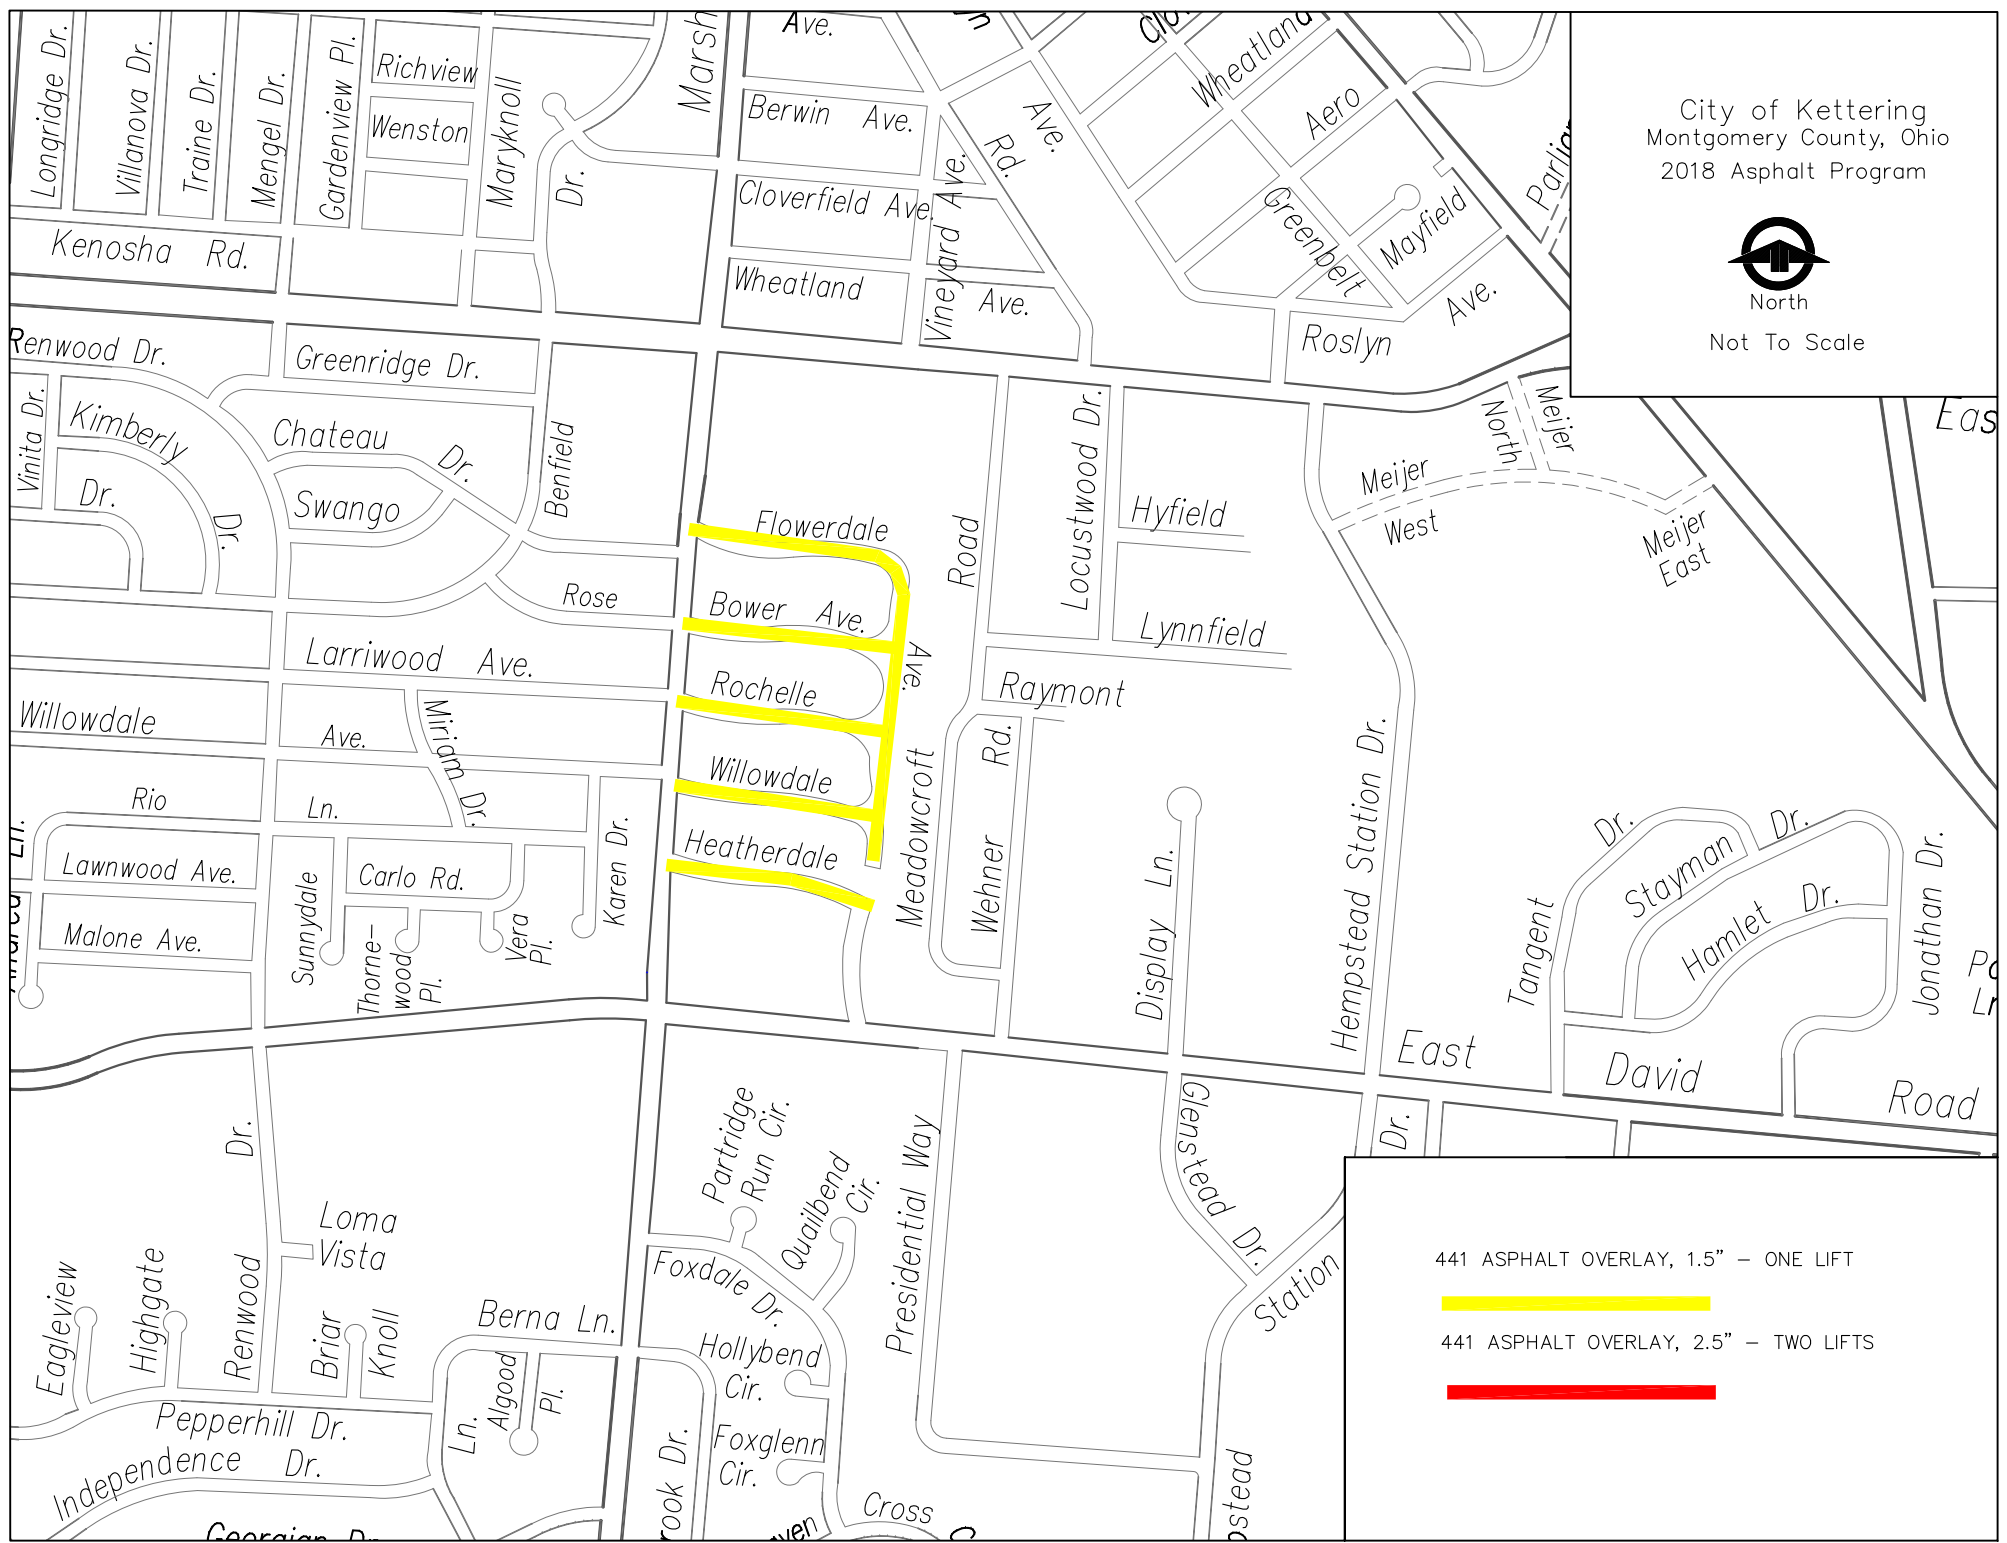

City of Kettering  
Montgomery County, Ohio  
2018 Asphalt Program

North  
Not To Scale

441 ASPHALT OVERLAY, 1.5" – ONE LIFT

441 ASPHALT OVERLAY, 2.5" – TWO LIFTS

City of Kettering  
Montgomery County, Ohio  
2018 Asphalt Program

North  
Not To Scale

- 441 ASPHALT OVERLAY, 1.5" – ONE LIFT
- 441 ASPHALT OVERLAY, 2.5" – TWO LIFTS

City of Kettering  
Montgomery County, Ohio  
2018 Asphalt Program

North

Not To Scale

441 ASPHALT OVERLAY, 1.5" - ONE LIFT

441 ASPHALT OVERLAY, 2.5" - TWO LIFTS