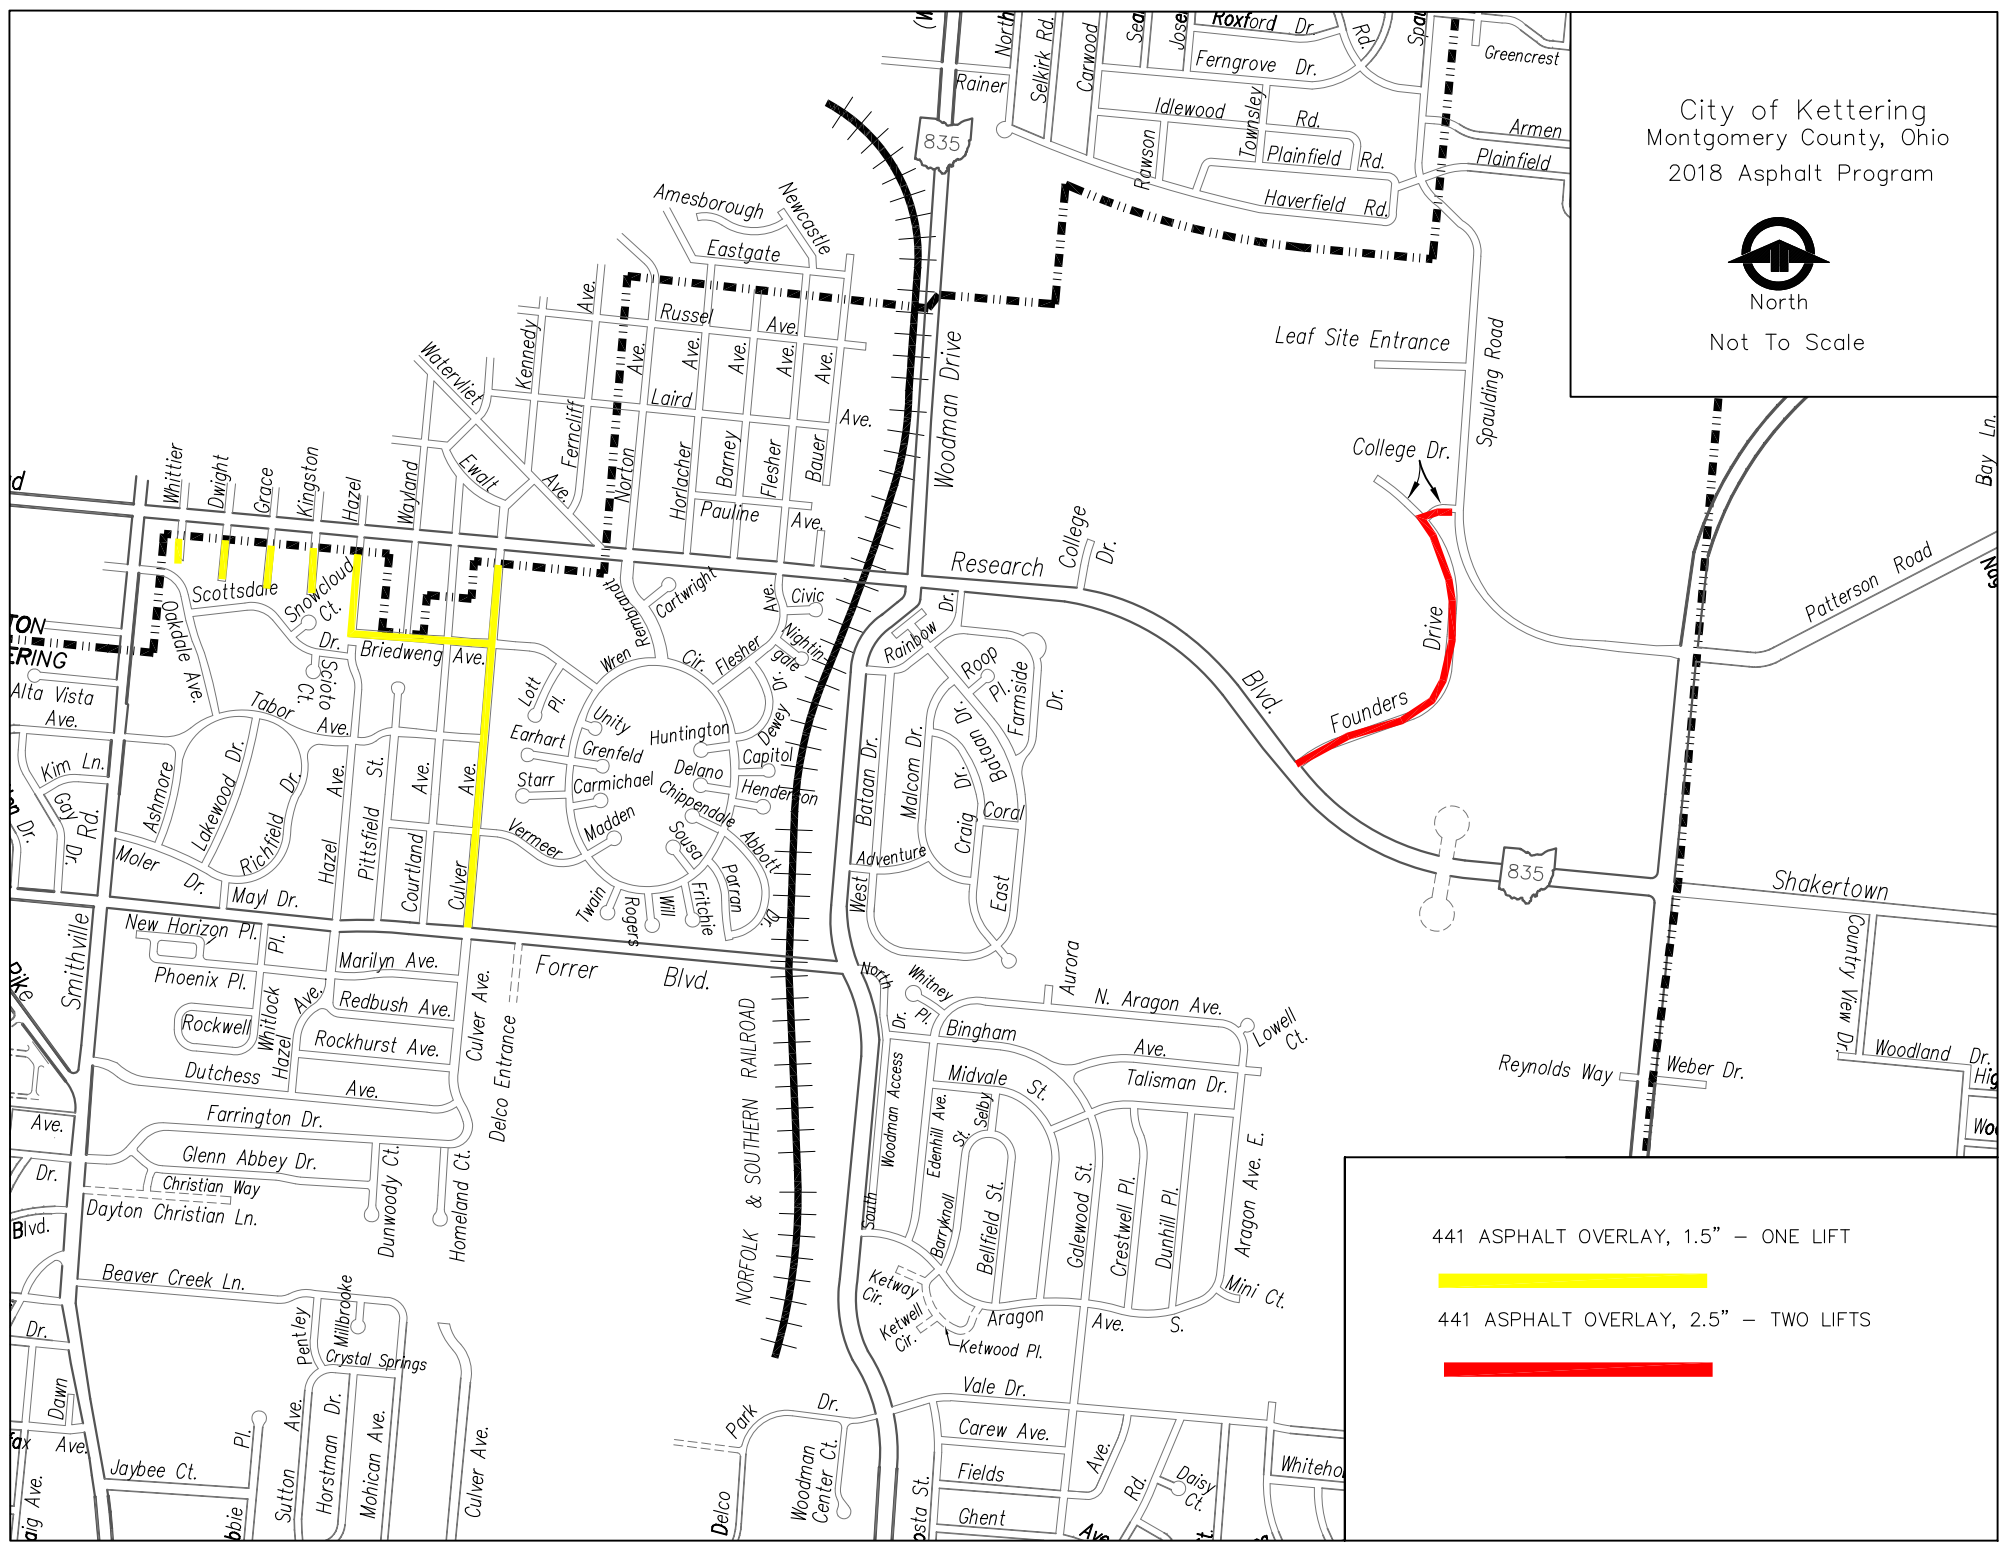

City of Kettering  
Montgomery County, Ohio  
2018 Asphalt Program

North  
Not To Scale

441 ASPHALT OVERLAY, 1.5" – ONE LIFT

441 ASPHALT OVERLAY, 2.5" – TWO LIFTS

City of Kettering  
Montgomery County, Ohio  
2018 Asphalt Program

North  
Not To Scale

- 441 ASPHALT OVERLAY, 1.5" – ONE LIFT
- 441 ASPHALT OVERLAY, 2.5" – TWO LIFTS

City of Kettering  
Montgomery County, Ohio  
2018 Asphalt Program

North

Not To Scale

441 ASPHALT OVERLAY, 1.5" - ONE LIFT

441 ASPHALT OVERLAY, 2.5" - TWO LIFTS