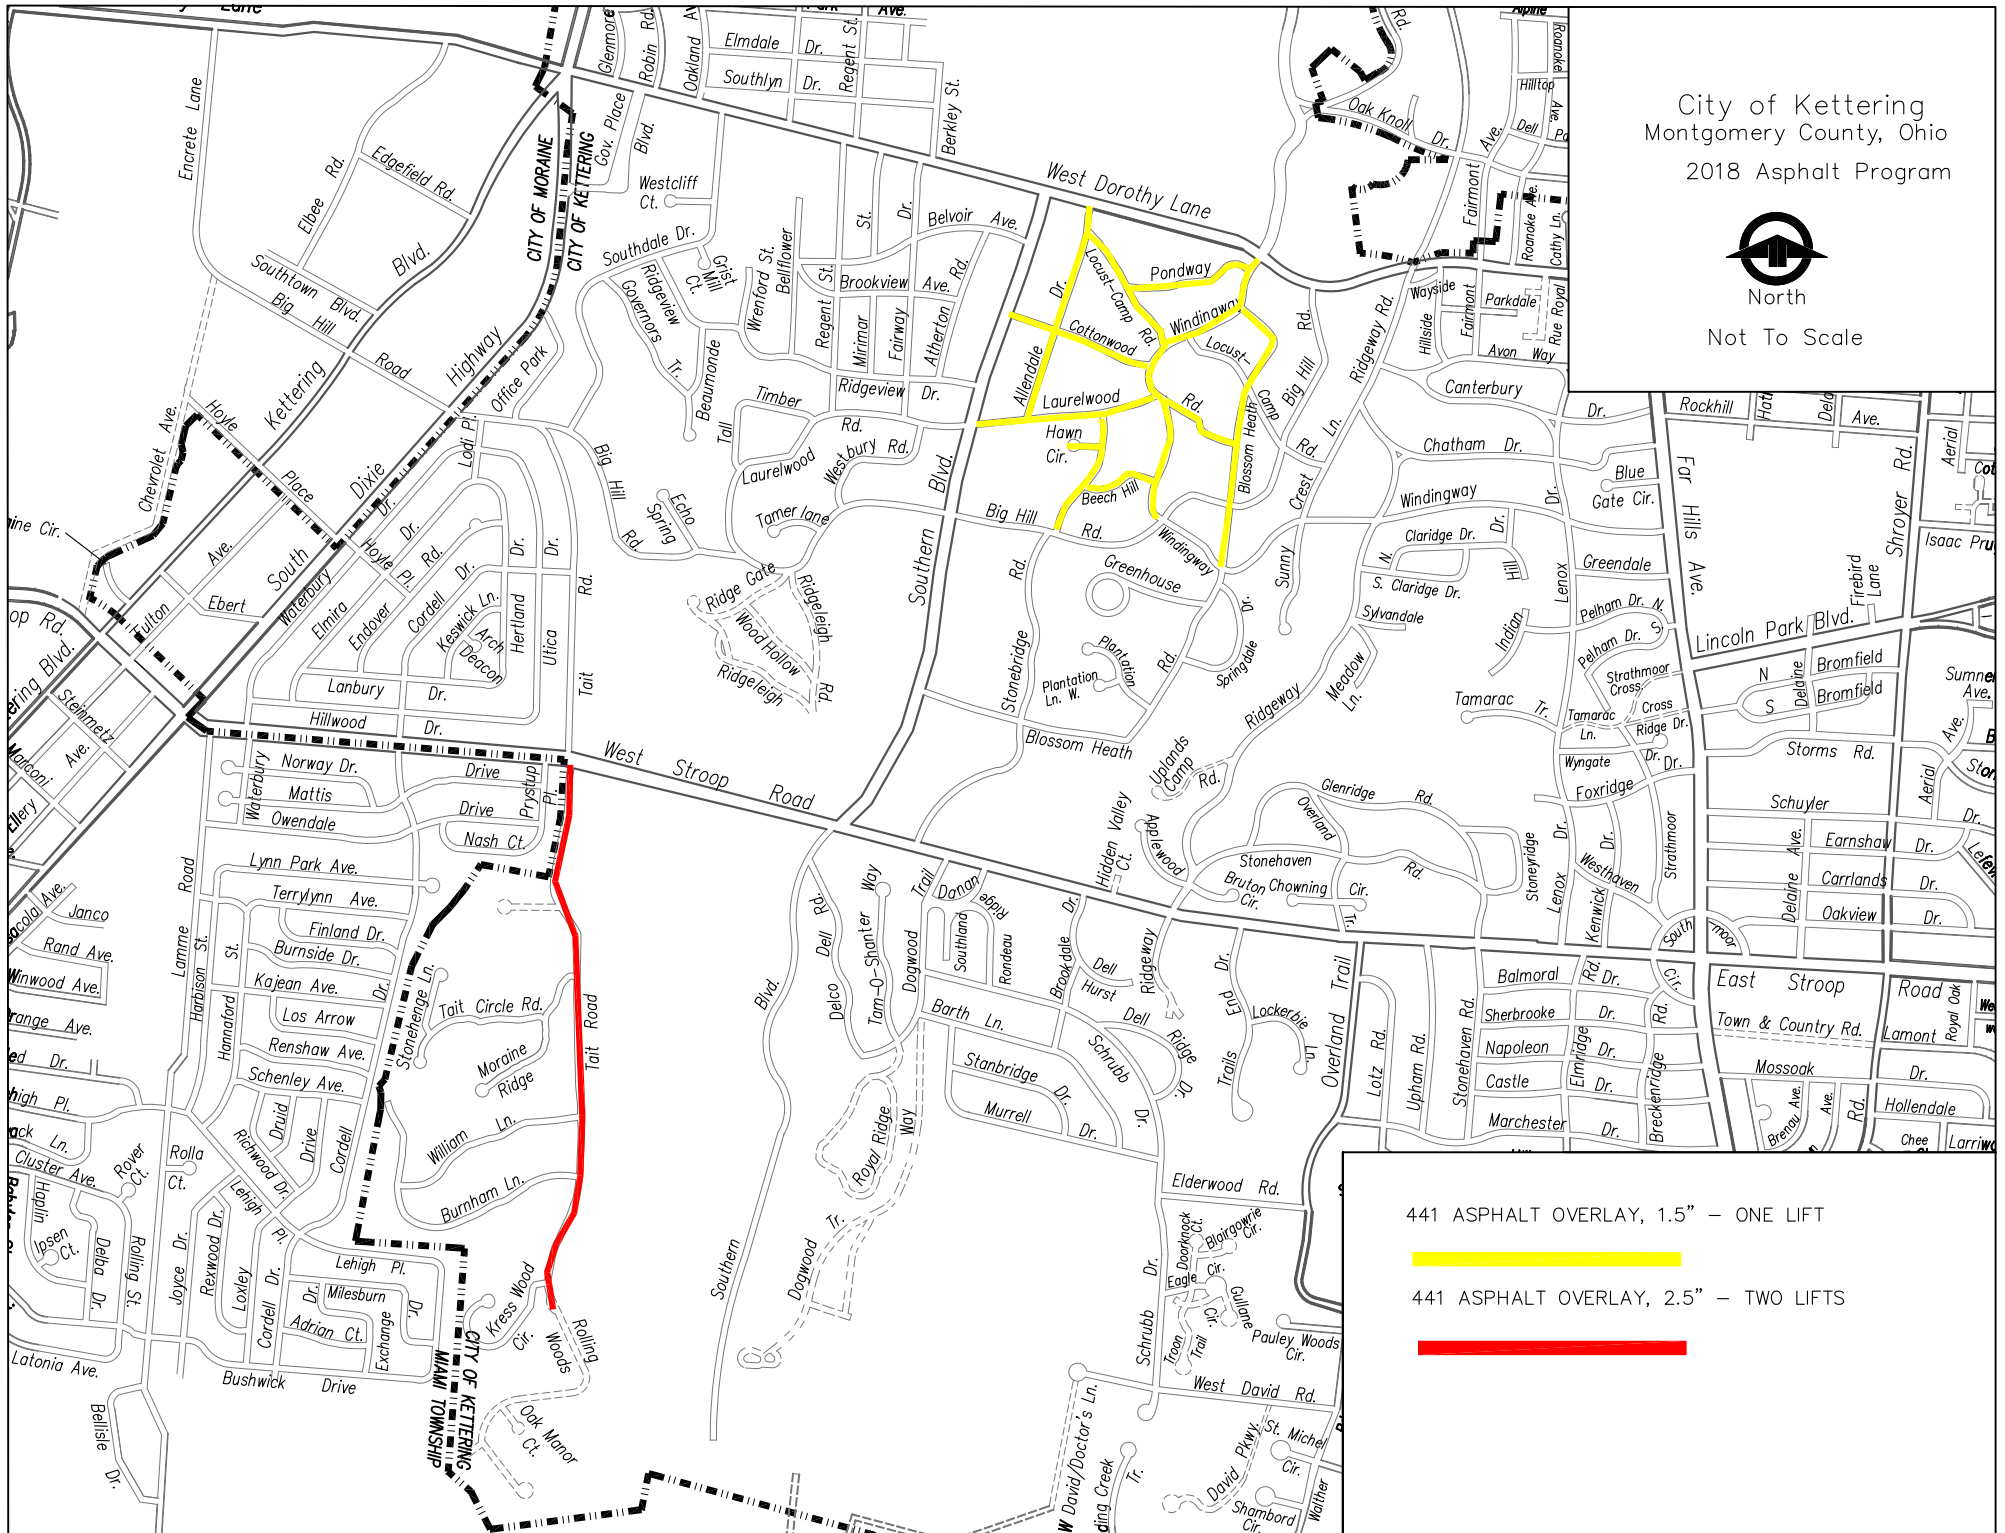

City of Kettering  
Montgomery County, Ohio  
2018 Asphalt Program

North  
Not To Scale

441 ASPHALT OVERLAY, 1.5" – ONE LIFT

441 ASPHALT OVERLAY, 2.5" – TWO LIFTS

City of Kettering  
Montgomery County, Ohio  
2018 Asphalt Program

North  
Not To Scale

- 441 ASPHALT OVERLAY, 1.5" – ONE LIFT
- 441 ASPHALT OVERLAY, 2.5" – TWO LIFTS

City of Kettering  
Montgomery County, Ohio  
2018 Asphalt Program

North

Not To Scale

441 ASPHALT OVERLAY, 1.5" - ONE LIFT

441 ASPHALT OVERLAY, 2.5" - TWO LIFTS