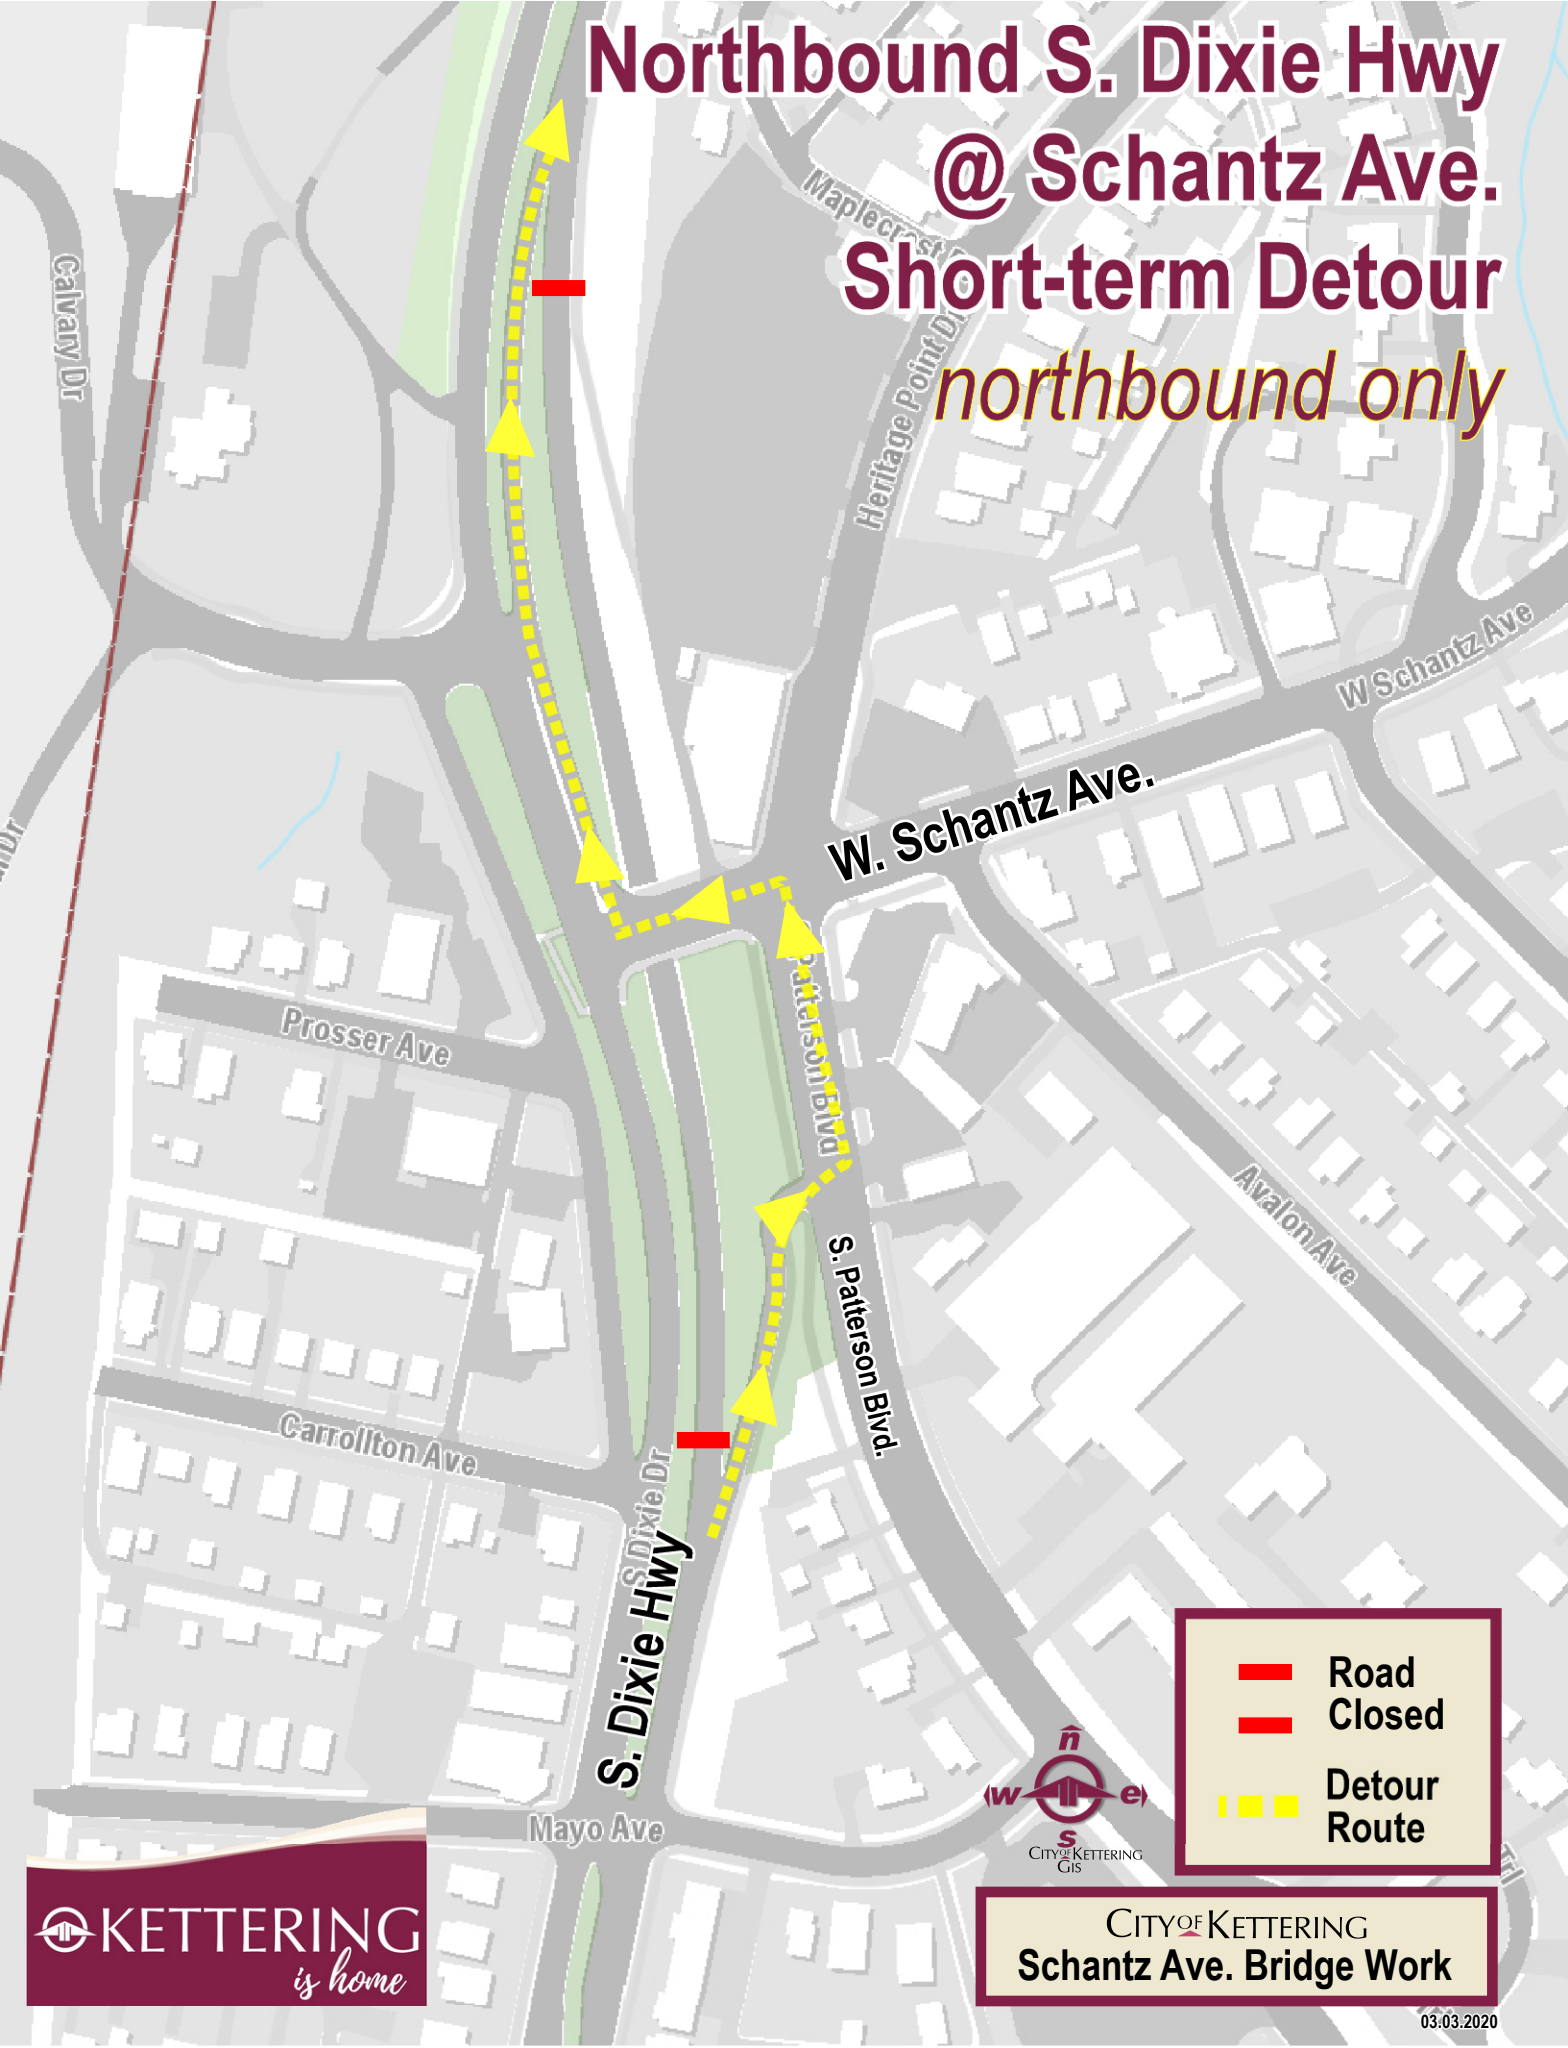

# Northbound S. Dixie Hwy @ Schantz Ave. Short-term Detour *northbound only*

	Road
	Closed
	Detour
	Route

CITY OF KETTERING  
**Schantz Ave. Bridge Work**