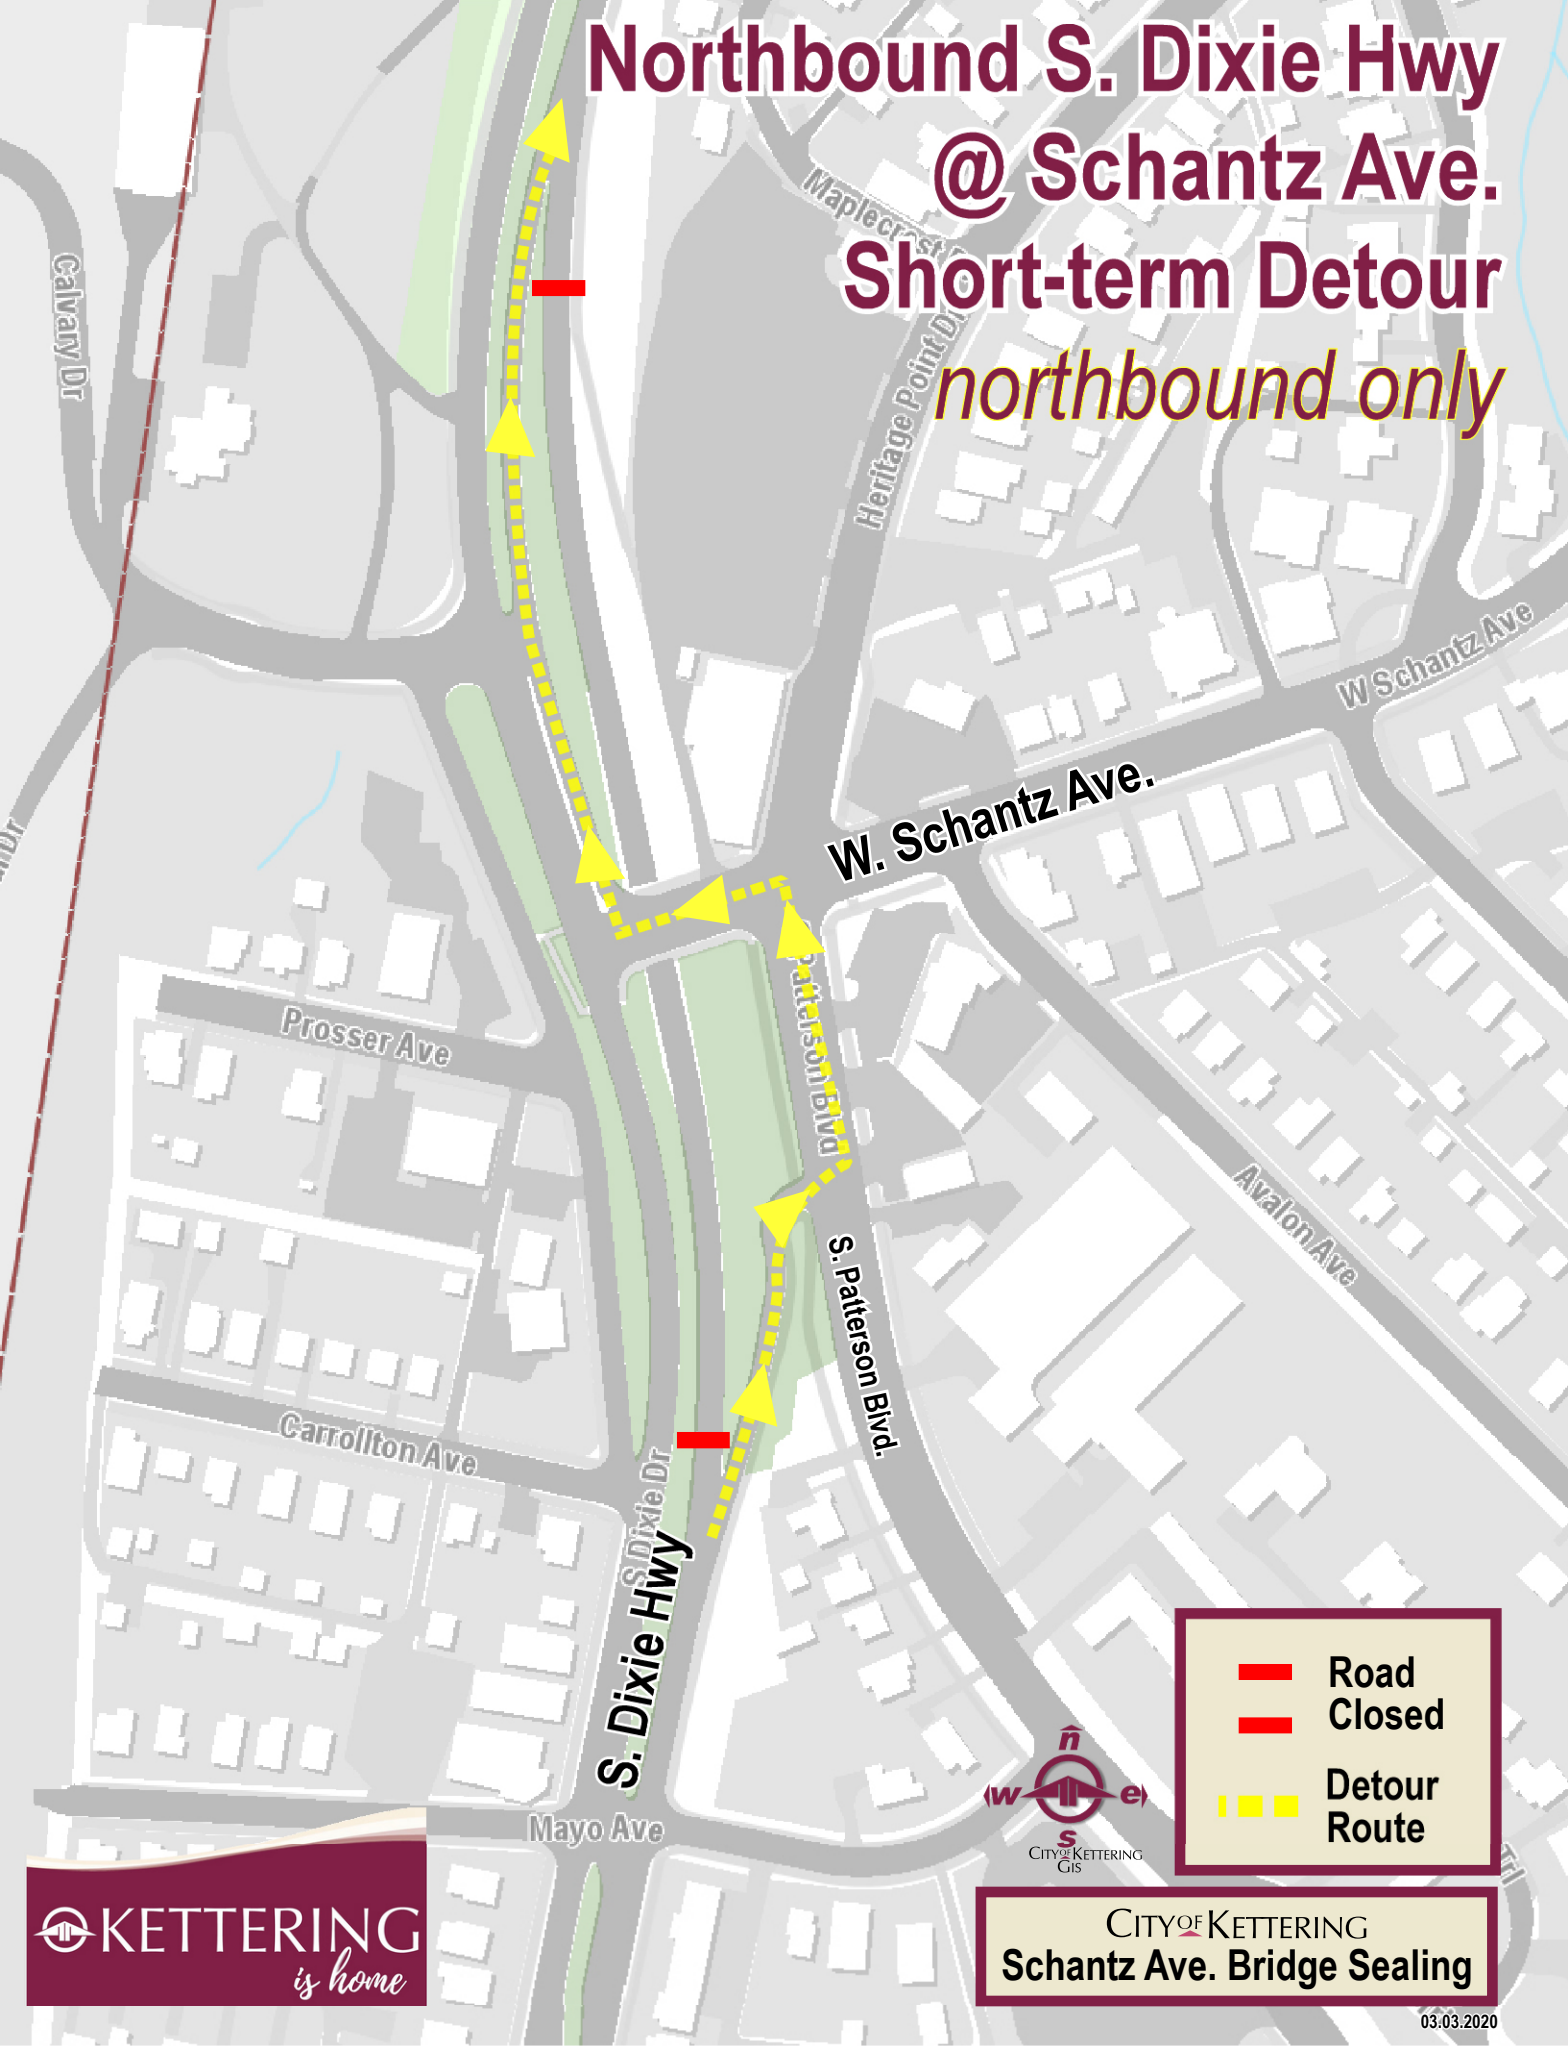

Northbound S. Dixie Hwy @ Schantz Ave. Short-term Detour *northbound only*

-  Road
-  Closed
-  Detour Route

CITY OF KETTERING
Schantz Ave. Bridge Sealing

 **KETTERING**
is home