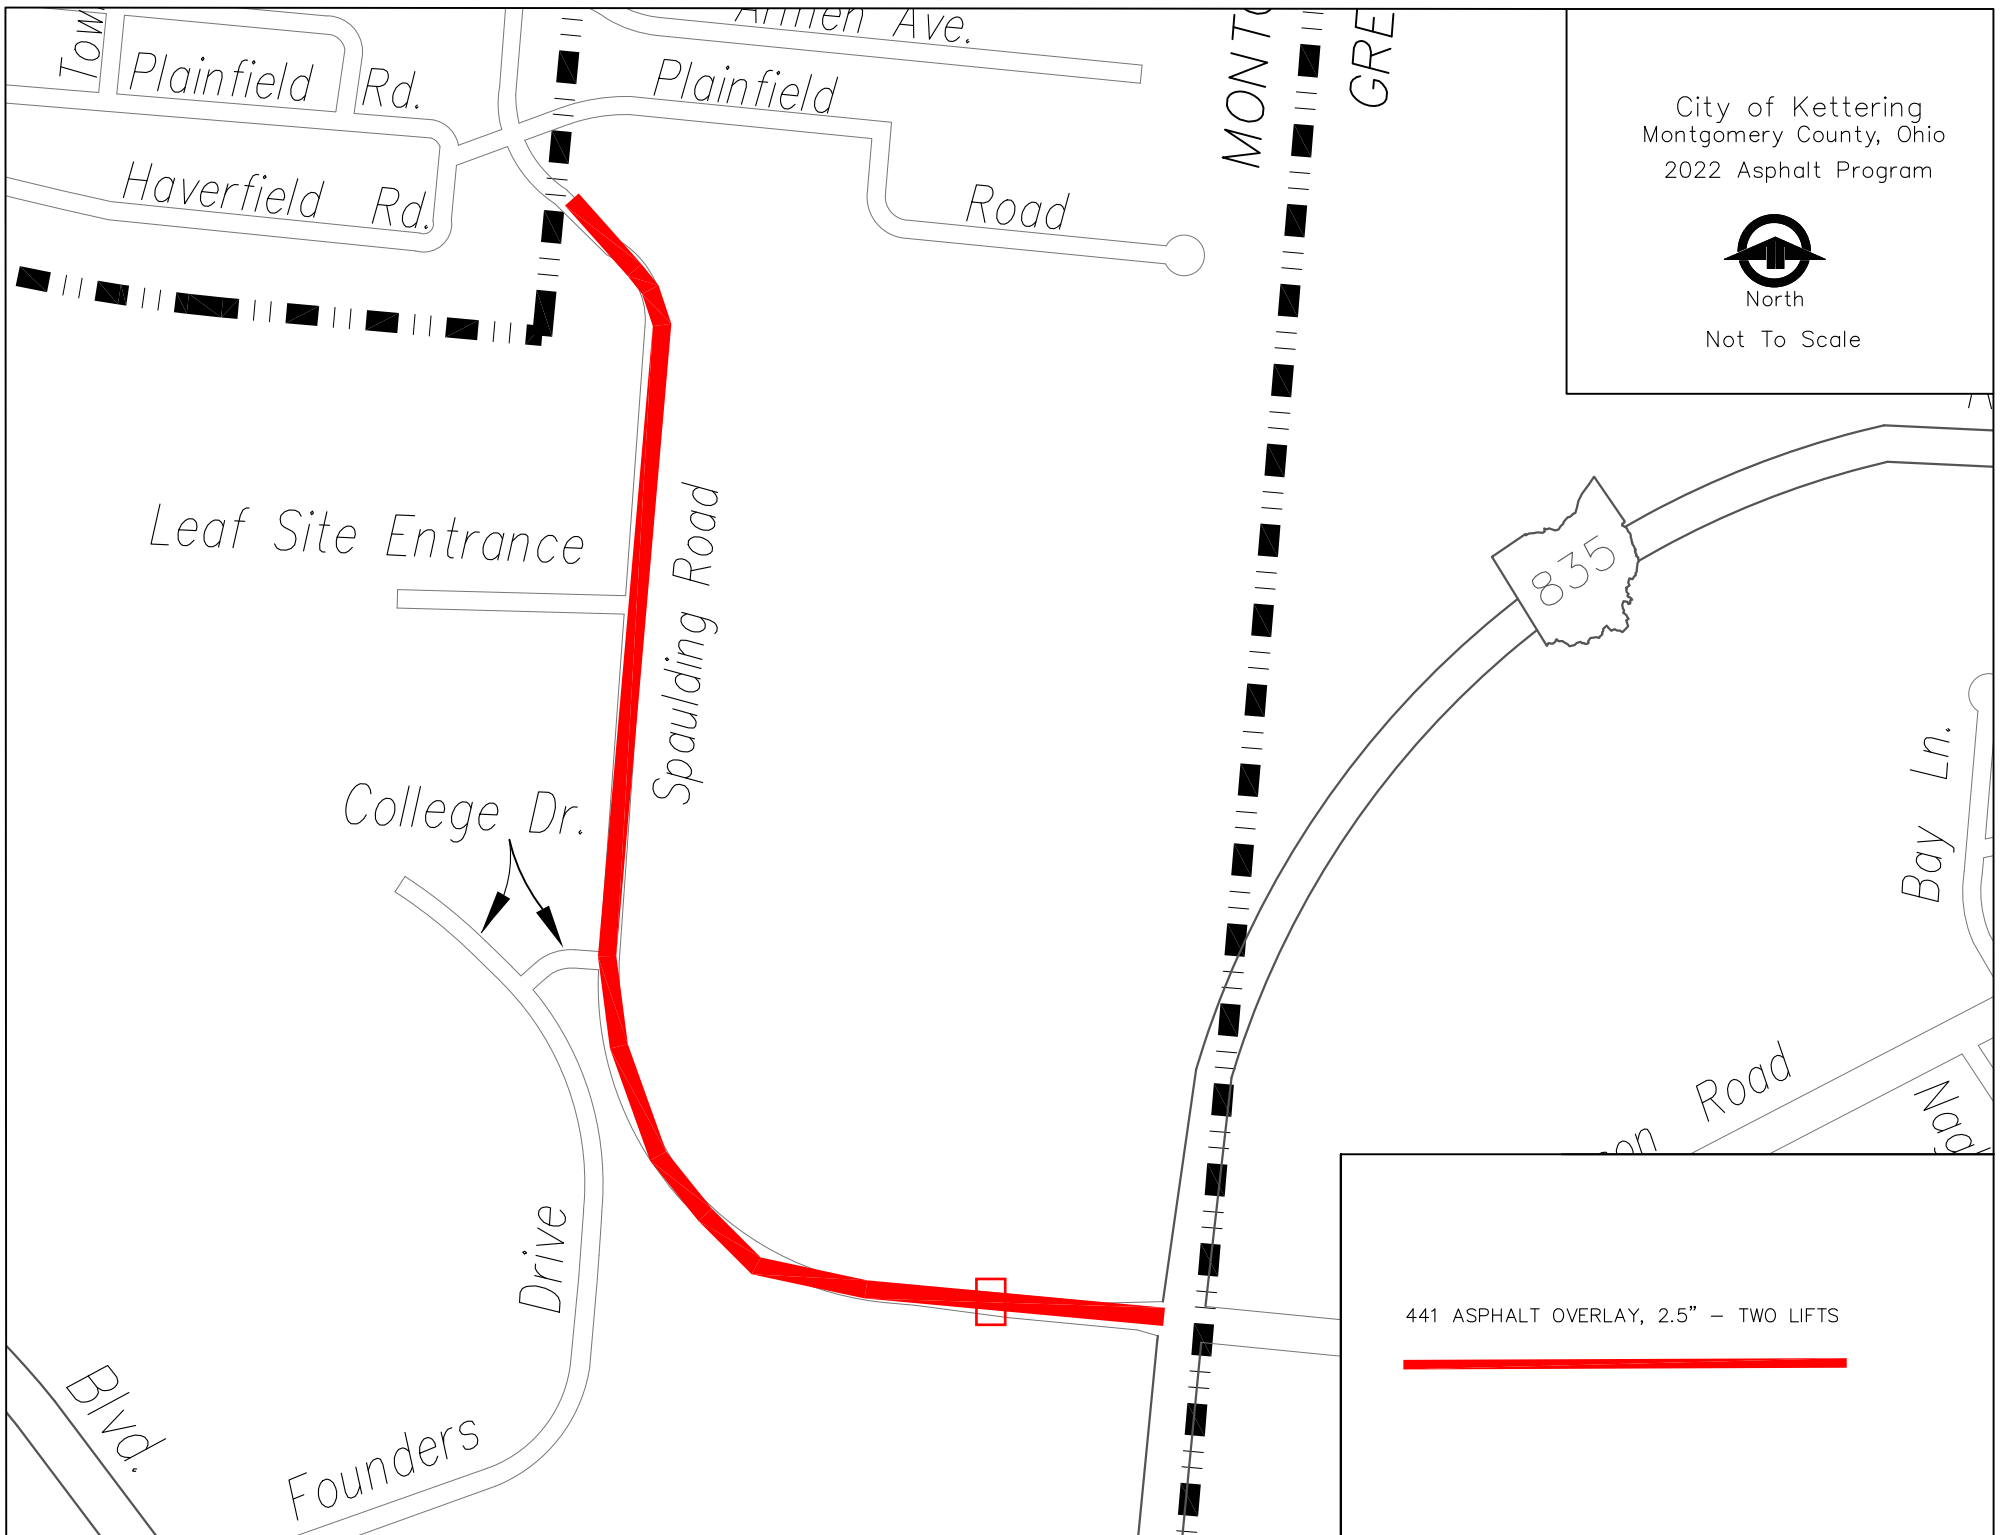

City of Kettering
Montgomery County, Ohio
2022 Asphalt Program

North
Not To Scale

City of Kettering
Montgomery County, Ohio
2022 Asphalt Program

North

Not To Scale

441 ASPHALT OVERLAY, 2.5" - TWO LIFTS

City of Kettering
Montgomery County, Ohio
2022 Asphalt Program

North
Not To Scale

City of Kettering
Montgomery County, Ohio
2022 Asphalt Overlay

441 ASPHALT OVERLAY, 1.5" - ONE LIFT

City of Kettering
Montgomery County, Ohio
2022 Asphalt Overlay Program

North
Not To Scale

1.5" ASPHALT OVERLAY, 1 LIFT

City of Kettering
Montgomery County, Ohio
2022 Asphalt Program

North
Not To Scale

1.5" ASPHALT OVERLAY - 1 LIFT

2.5" ASPHALT OVERLAY - 2 LIFT

City of Kettering
Montgomery County, Ohio
2022 Asphalt Overlay

North
Not To Scale

2.5" Overlay - 2 Lifts