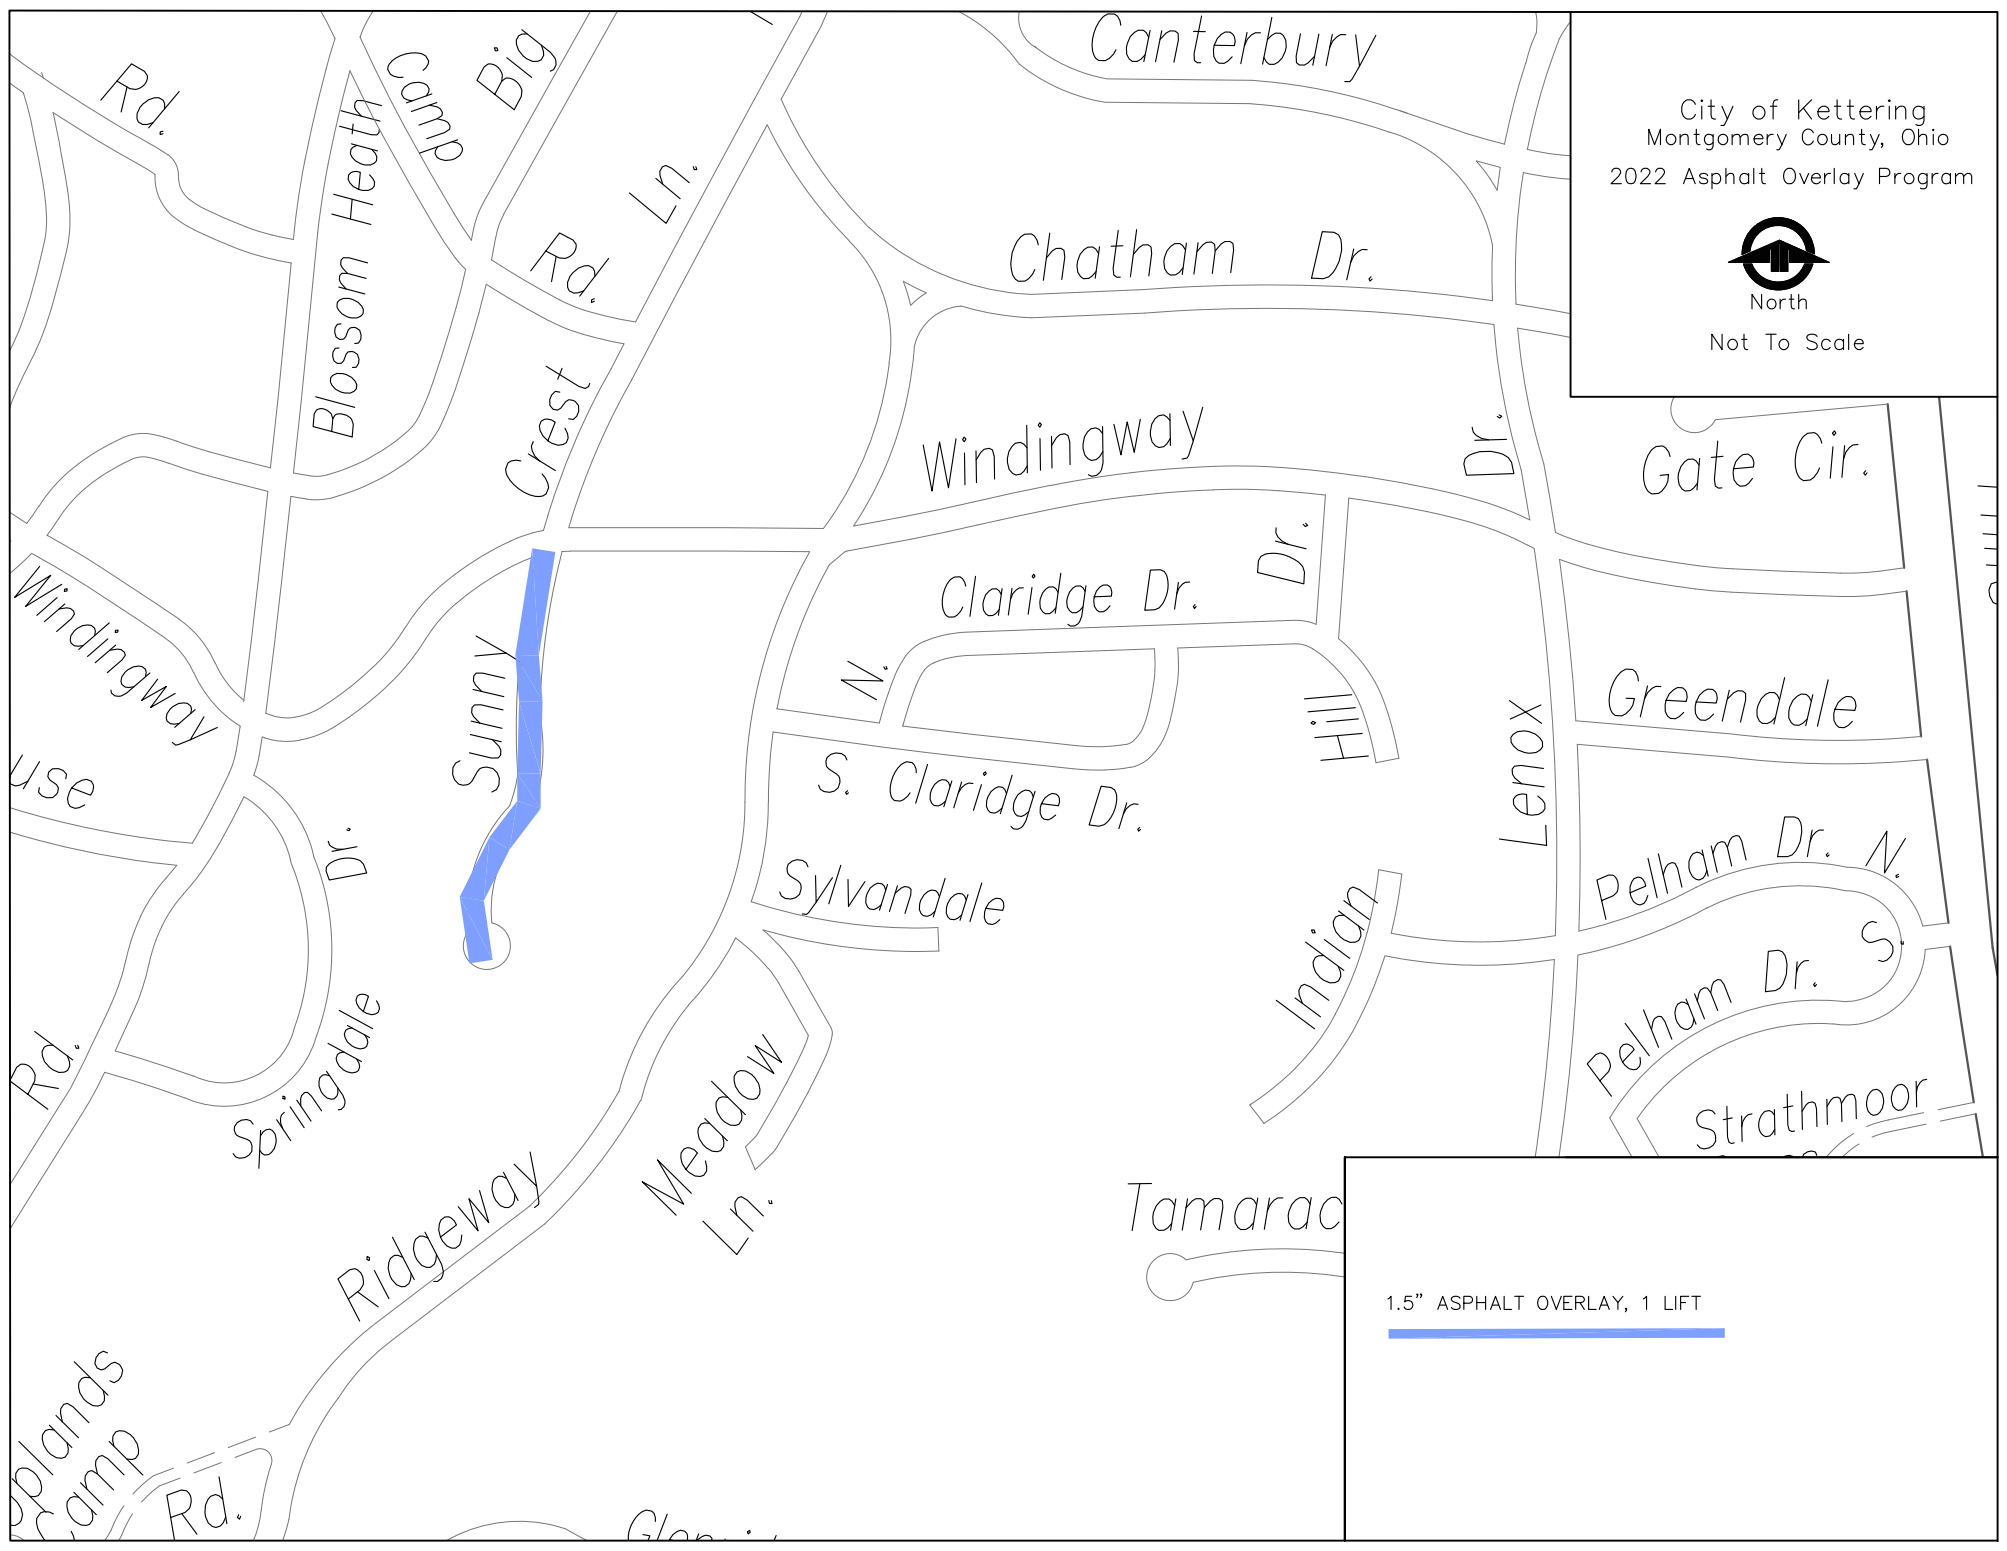

City of Kettering
Montgomery County, Ohio
2022 Asphalt Program

North
Not To Scale

City of Kettering
Montgomery County, Ohio
2022 Asphalt Program

North

Not To Scale

441 ASPHALT OVERLAY, 2.5" - TWO LIFTS

City of Kettering
Montgomery County, Ohio
2022 Asphalt Program

North
Not To Scale

City of Kettering
Montgomery County, Ohio
2022 Asphalt Overlay

441 ASPHALT OVERLAY, 1.5" - ONE LIFT

City of Kettering
Montgomery County, Ohio
2022 Asphalt Overlay Program

North
Not To Scale

1.5" ASPHALT OVERLAY, 1 LIFT

City of Kettering
Montgomery County, Ohio
2022 Asphalt Program

North
Not To Scale

1.5" ASPHALT OVERLAY - 1 LIFT

2.5" ASPHALT OVERLAY - 2 LIFT

City of Kettering
Montgomery County, Ohio
2022 Asphalt Overlay