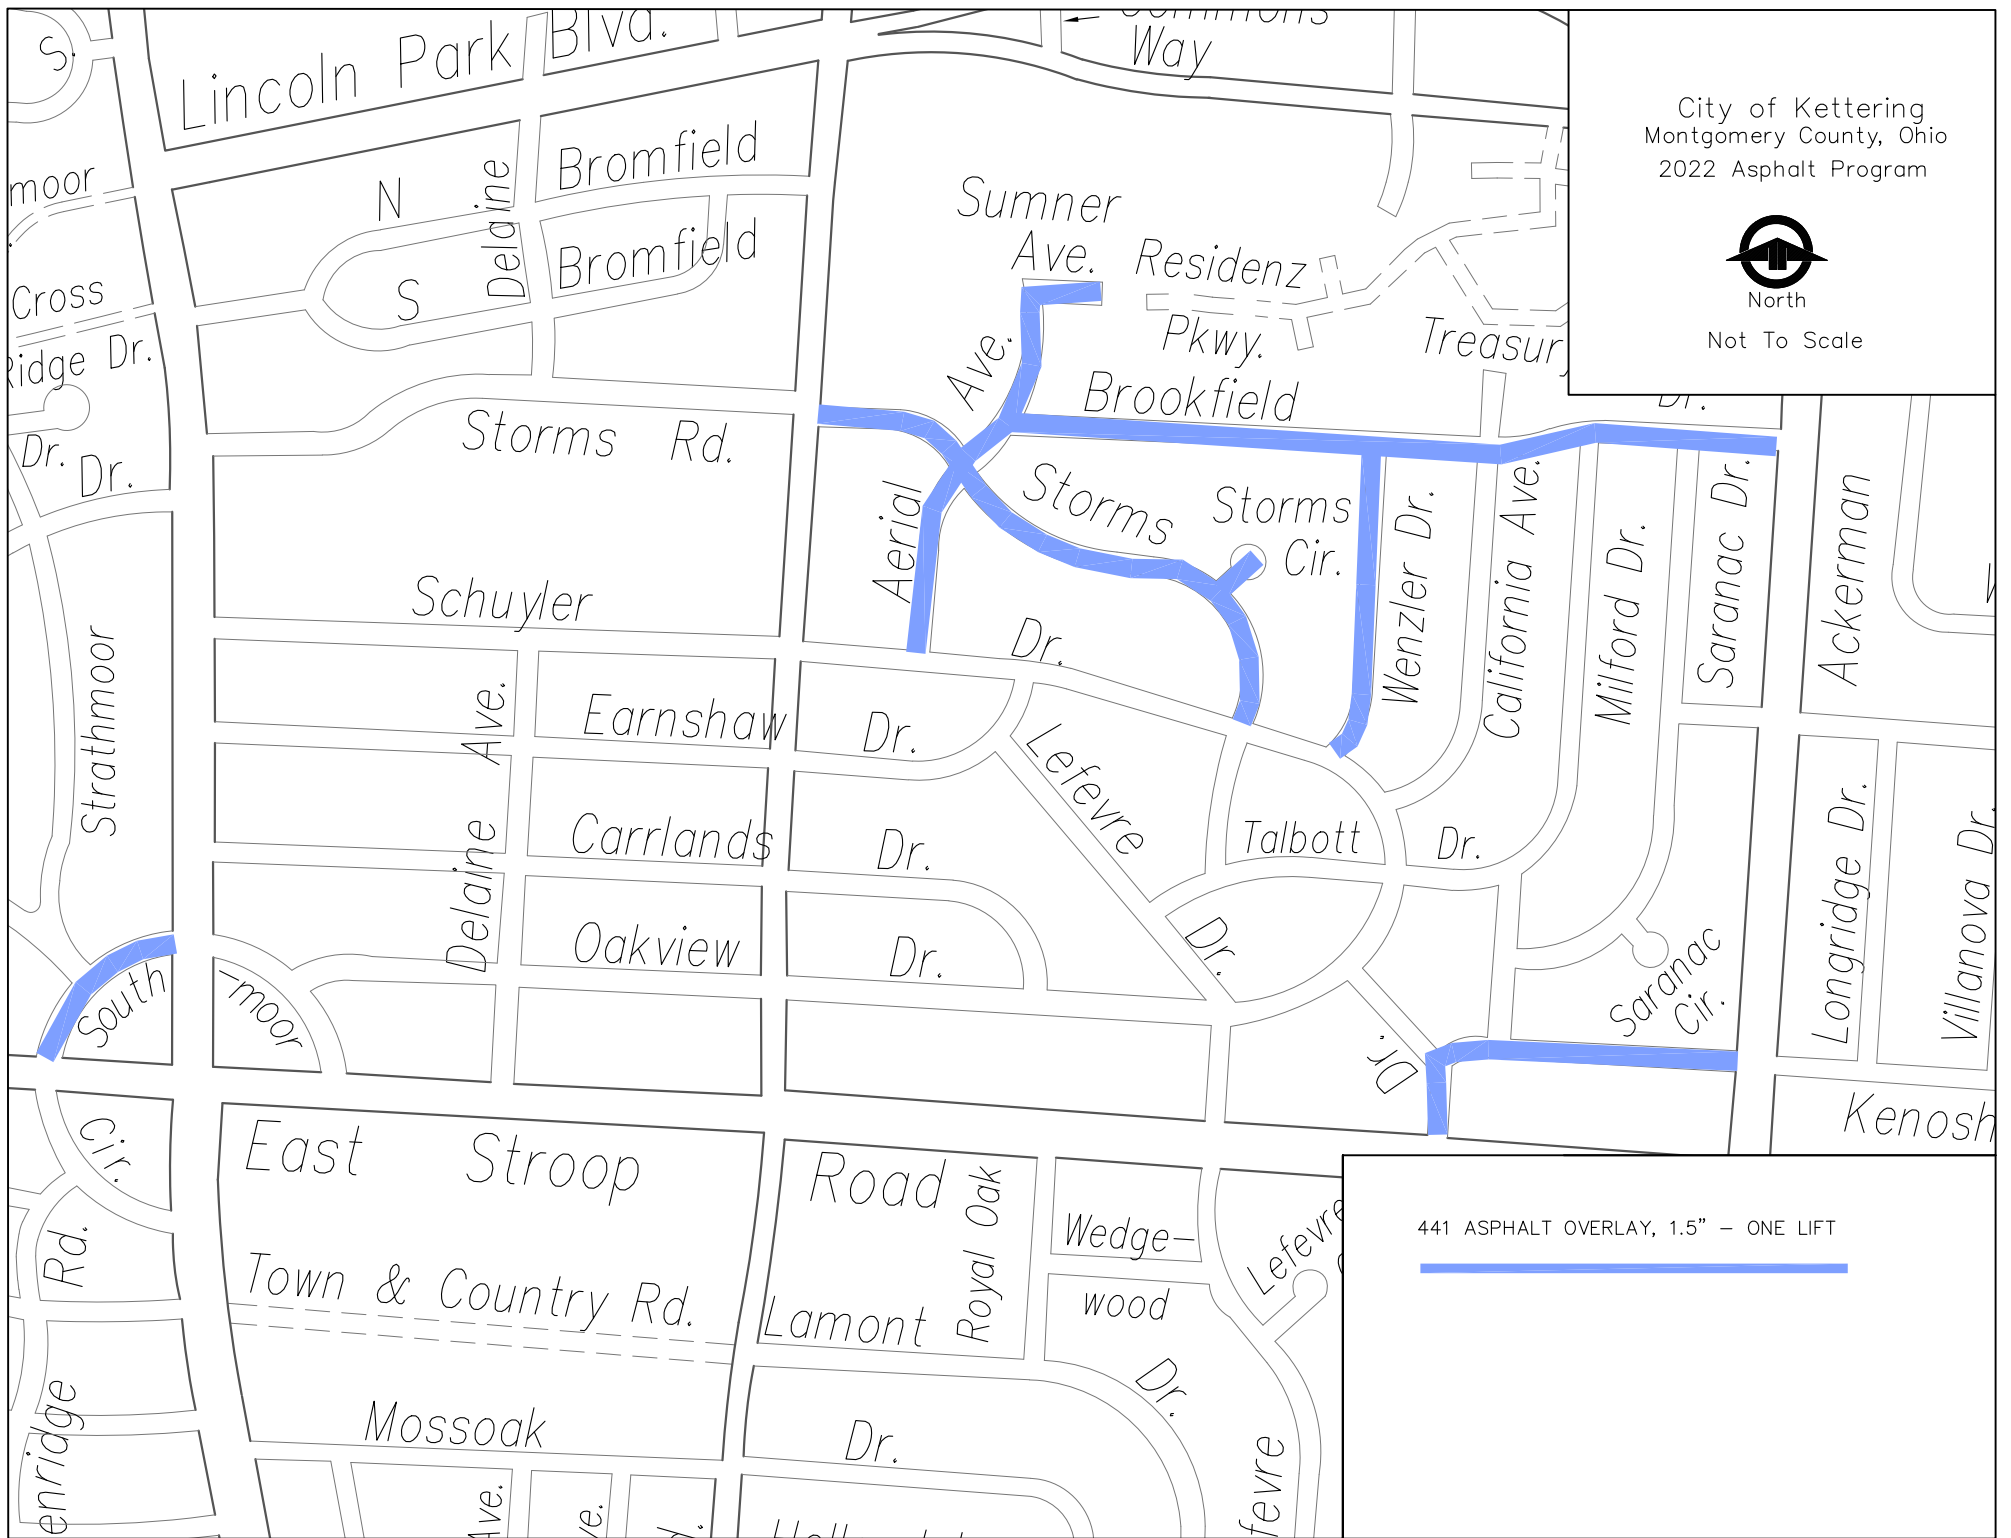

City of Kettering
Montgomery County, Ohio
2022 Asphalt Program

North
Not To Scale

City of Kettering
Montgomery County, Ohio
2022 Asphalt Program

North

Not To Scale

441 ASPHALT OVERLAY, 2.5" - TWO LIFTS

City of Kettering
Montgomery County, Ohio
2022 Asphalt Program

North
Not To Scale

City of Kettering
Montgomery County, Ohio
2022 Asphalt Overlay

441 ASPHALT OVERLAY, 1.5" - ONE LIFT

City of Kettering
Montgomery County, Ohio
2022 Asphalt Overlay Program

North
Not To Scale

1.5" ASPHALT OVERLAY, 1 LIFT

City of Kettering
Montgomery County, Ohio
2022 Asphalt Program

North
Not To Scale

1.5" ASPHALT OVERLAY - 1 LIFT

2.5" ASPHALT OVERLAY - 2 LIFT

City of Kettering
Montgomery County, Ohio
2022 Asphalt Overlay

North
Not To Scale

2.5" Overlay - 2 Lifts