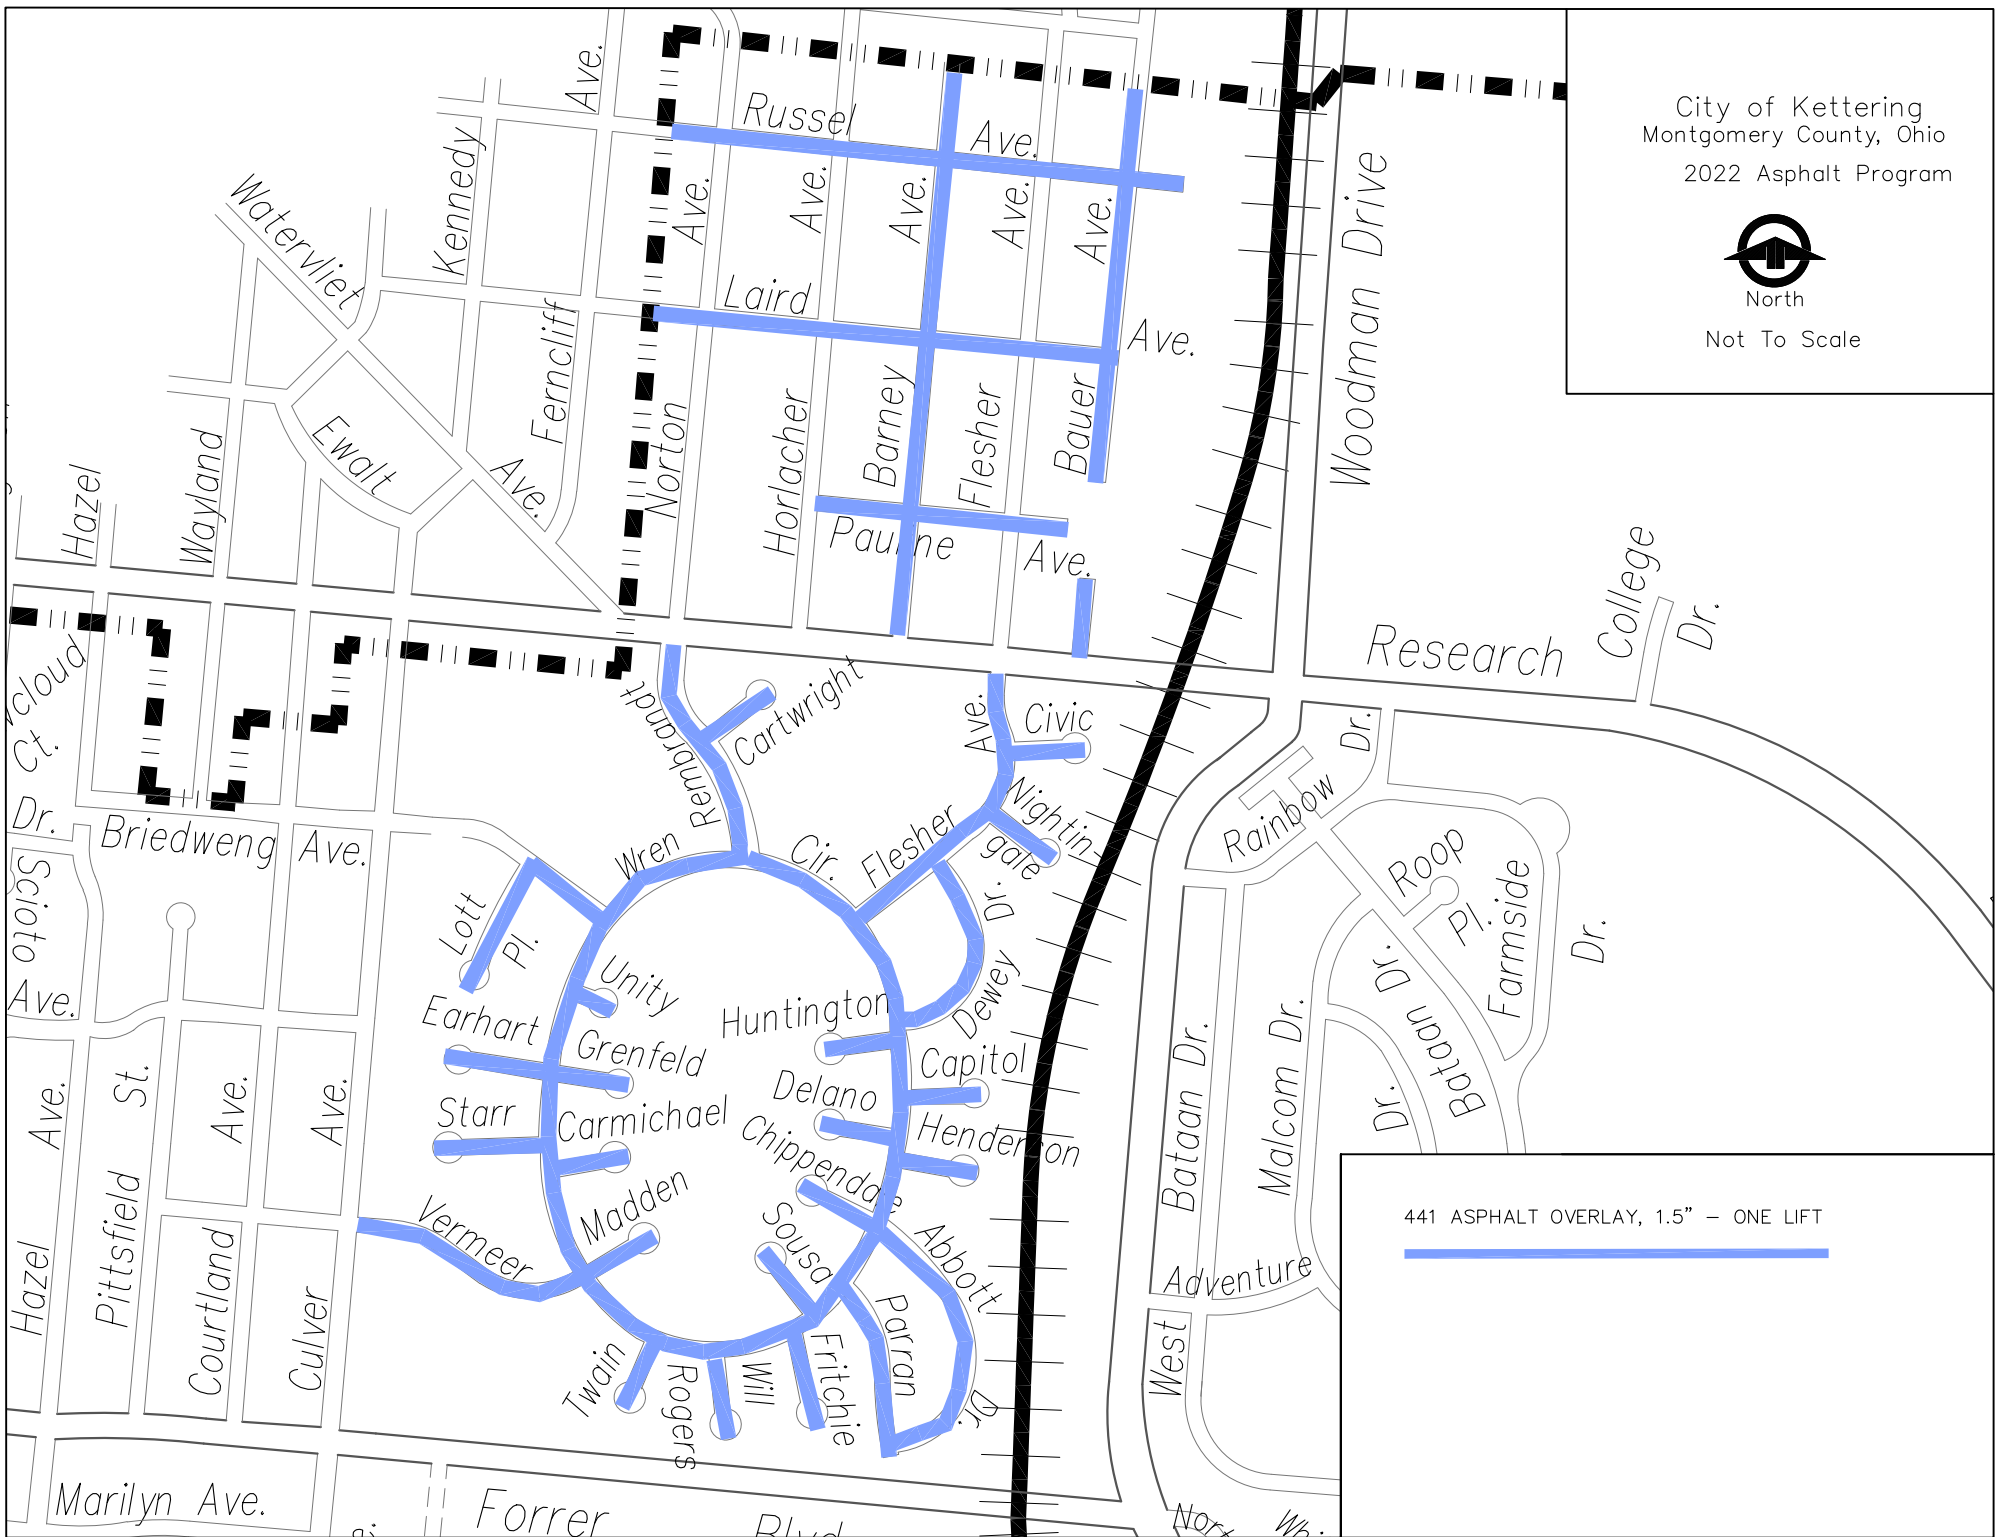

City of Kettering
Montgomery County, Ohio
2022 Asphalt Program

North
Not To Scale

City of Kettering
Montgomery County, Ohio
2022 Asphalt Program

North

Not To Scale

441 ASPHALT OVERLAY, 2.5" - TWO LIFTS

City of Kettering
Montgomery County, Ohio
2022 Asphalt Program

North
Not To Scale

City of Kettering
Montgomery County, Ohio
2022 Asphalt Overlay

441 ASPHALT OVERLAY, 1.5" - ONE LIFT

City of Kettering
Montgomery County, Ohio
2022 Asphalt Overlay Program

North
Not To Scale

1.5" ASPHALT OVERLAY, 1 LIFT

City of Kettering
Montgomery County, Ohio
2022 Asphalt Program

North
Not To Scale

1.5" ASPHALT OVERLAY - 1 LIFT

2.5" ASPHALT OVERLAY - 2 LIFT

City of Kettering
Montgomery County, Ohio
2022 Asphalt Overlay

North
Not To Scale

2.5" Overlay - 2 Lifts