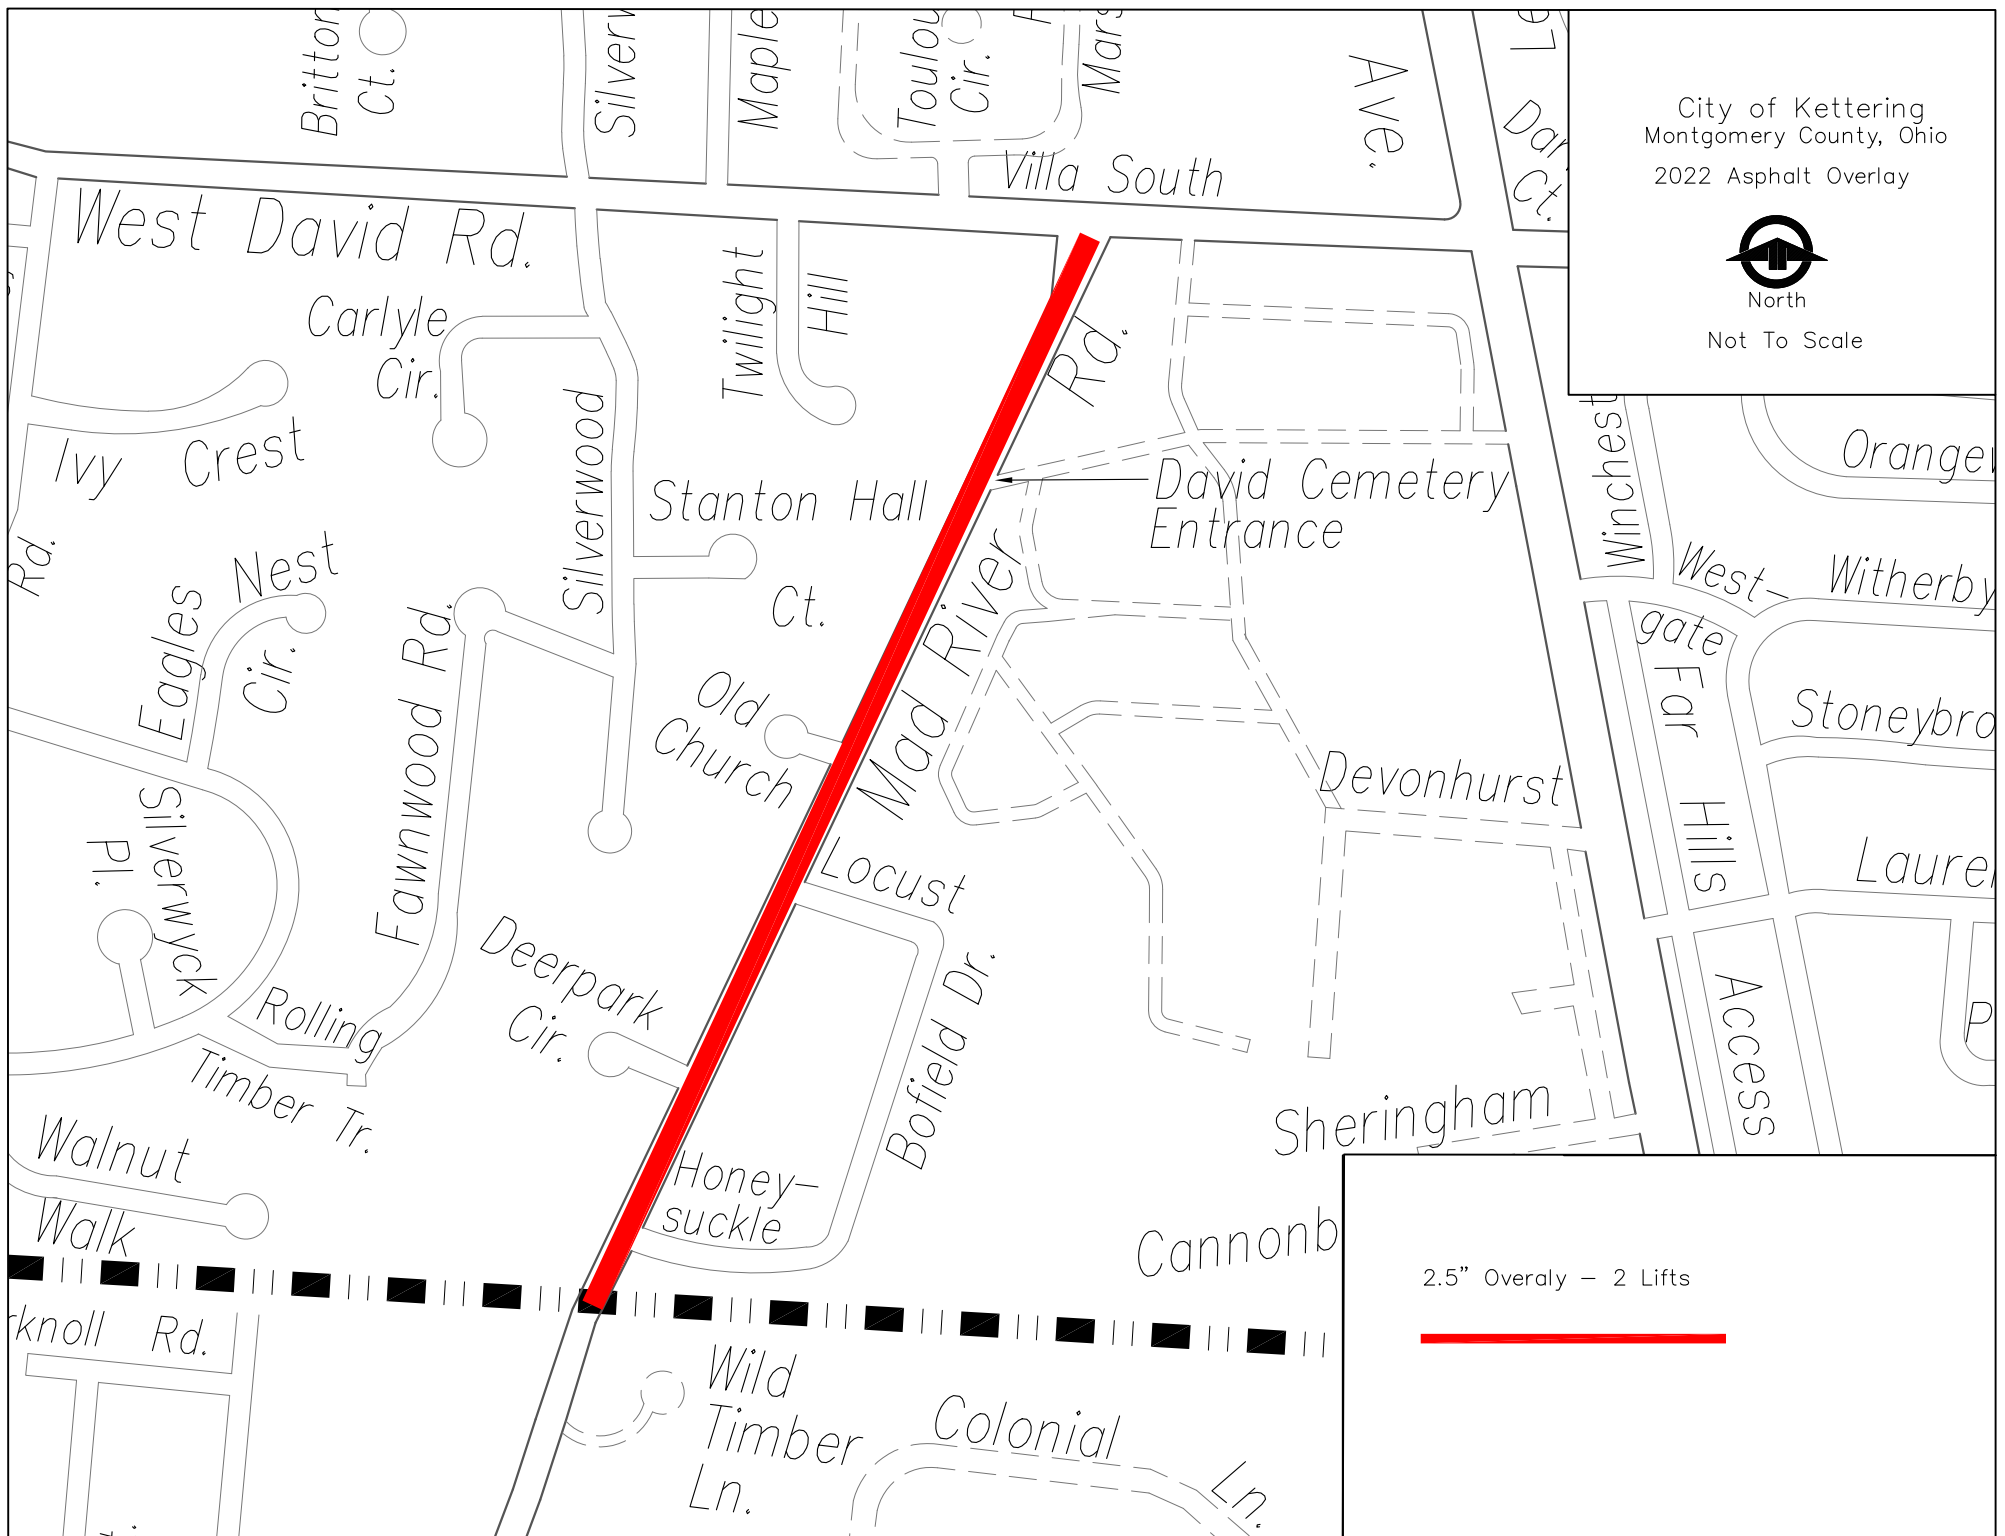

City of Kettering
Montgomery County, Ohio
2022 Asphalt Program

North
Not To Scale

City of Kettering
Montgomery County, Ohio
2022 Asphalt Program

North

Not To Scale

441 ASPHALT OVERLAY, 2.5" - TWO LIFTS

City of Kettering
Montgomery County, Ohio
2022 Asphalt Program

North
Not To Scale

City of Kettering
Montgomery County, Ohio
2022 Asphalt Overlay

441 ASPHALT OVERLAY, 1.5" - ONE LIFT

City of Kettering
Montgomery County, Ohio
2022 Asphalt Overlay Program

North
Not To Scale

1.5" ASPHALT OVERLAY, 1 LIFT

City of Kettering
Montgomery County, Ohio
2022 Asphalt Program

North
Not To Scale

1.5" ASPHALT OVERLAY - 1 LIFT

2.5" ASPHALT OVERLAY - 2 LIFT

City of Kettering
Montgomery County, Ohio
2022 Asphalt Overlay

North
Not To Scale

2.5" Overlay - 2 Lifts