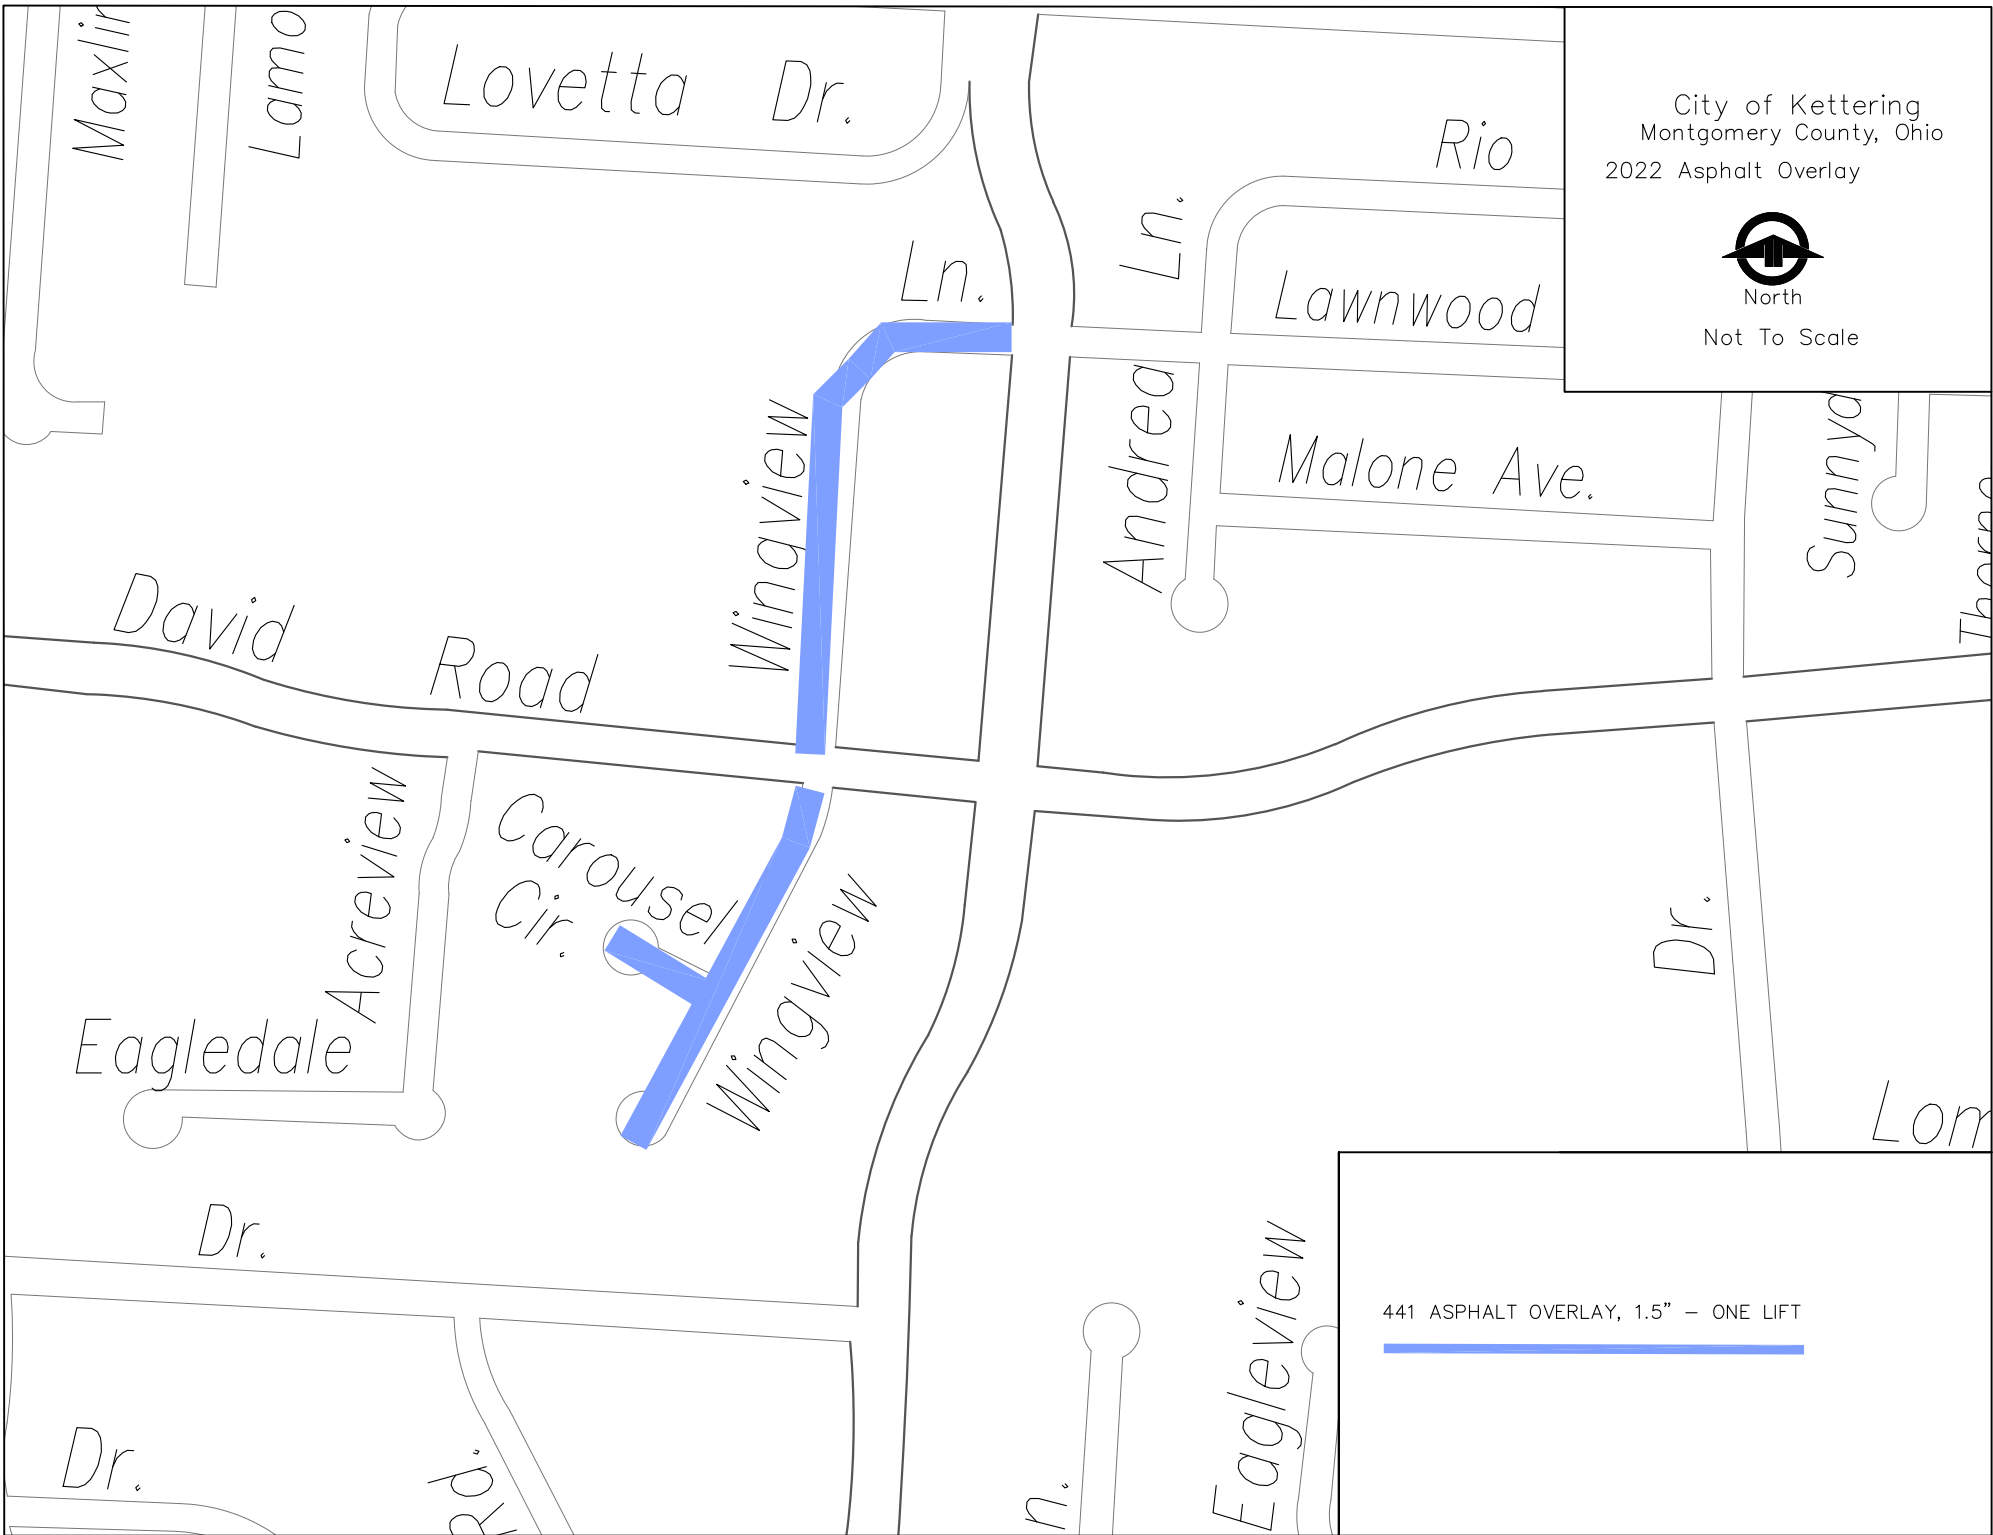

City of Kettering
Montgomery County, Ohio
2022 Asphalt Program

North
Not To Scale

City of Kettering
Montgomery County, Ohio
2022 Asphalt Program

North

Not To Scale

441 ASPHALT OVERLAY, 2.5" - TWO LIFTS

City of Kettering
Montgomery County, Ohio
2022 Asphalt Program

North
Not To Scale

City of Kettering
Montgomery County, Ohio
2022 Asphalt Overlay

441 ASPHALT OVERLAY, 1.5" - ONE LIFT

City of Kettering
Montgomery County, Ohio
2022 Asphalt Overlay Program

North
Not To Scale

1.5" ASPHALT OVERLAY, 1 LIFT

City of Kettering
Montgomery County, Ohio
2022 Asphalt Program

North
Not To Scale

1.5" ASPHALT OVERLAY - 1 LIFT

2.5" ASPHALT OVERLAY - 2 LIFT

City of Kettering
Montgomery County, Ohio
2022 Asphalt Overlay

North
Not To Scale

2.5" Overlay - 2 Lifts