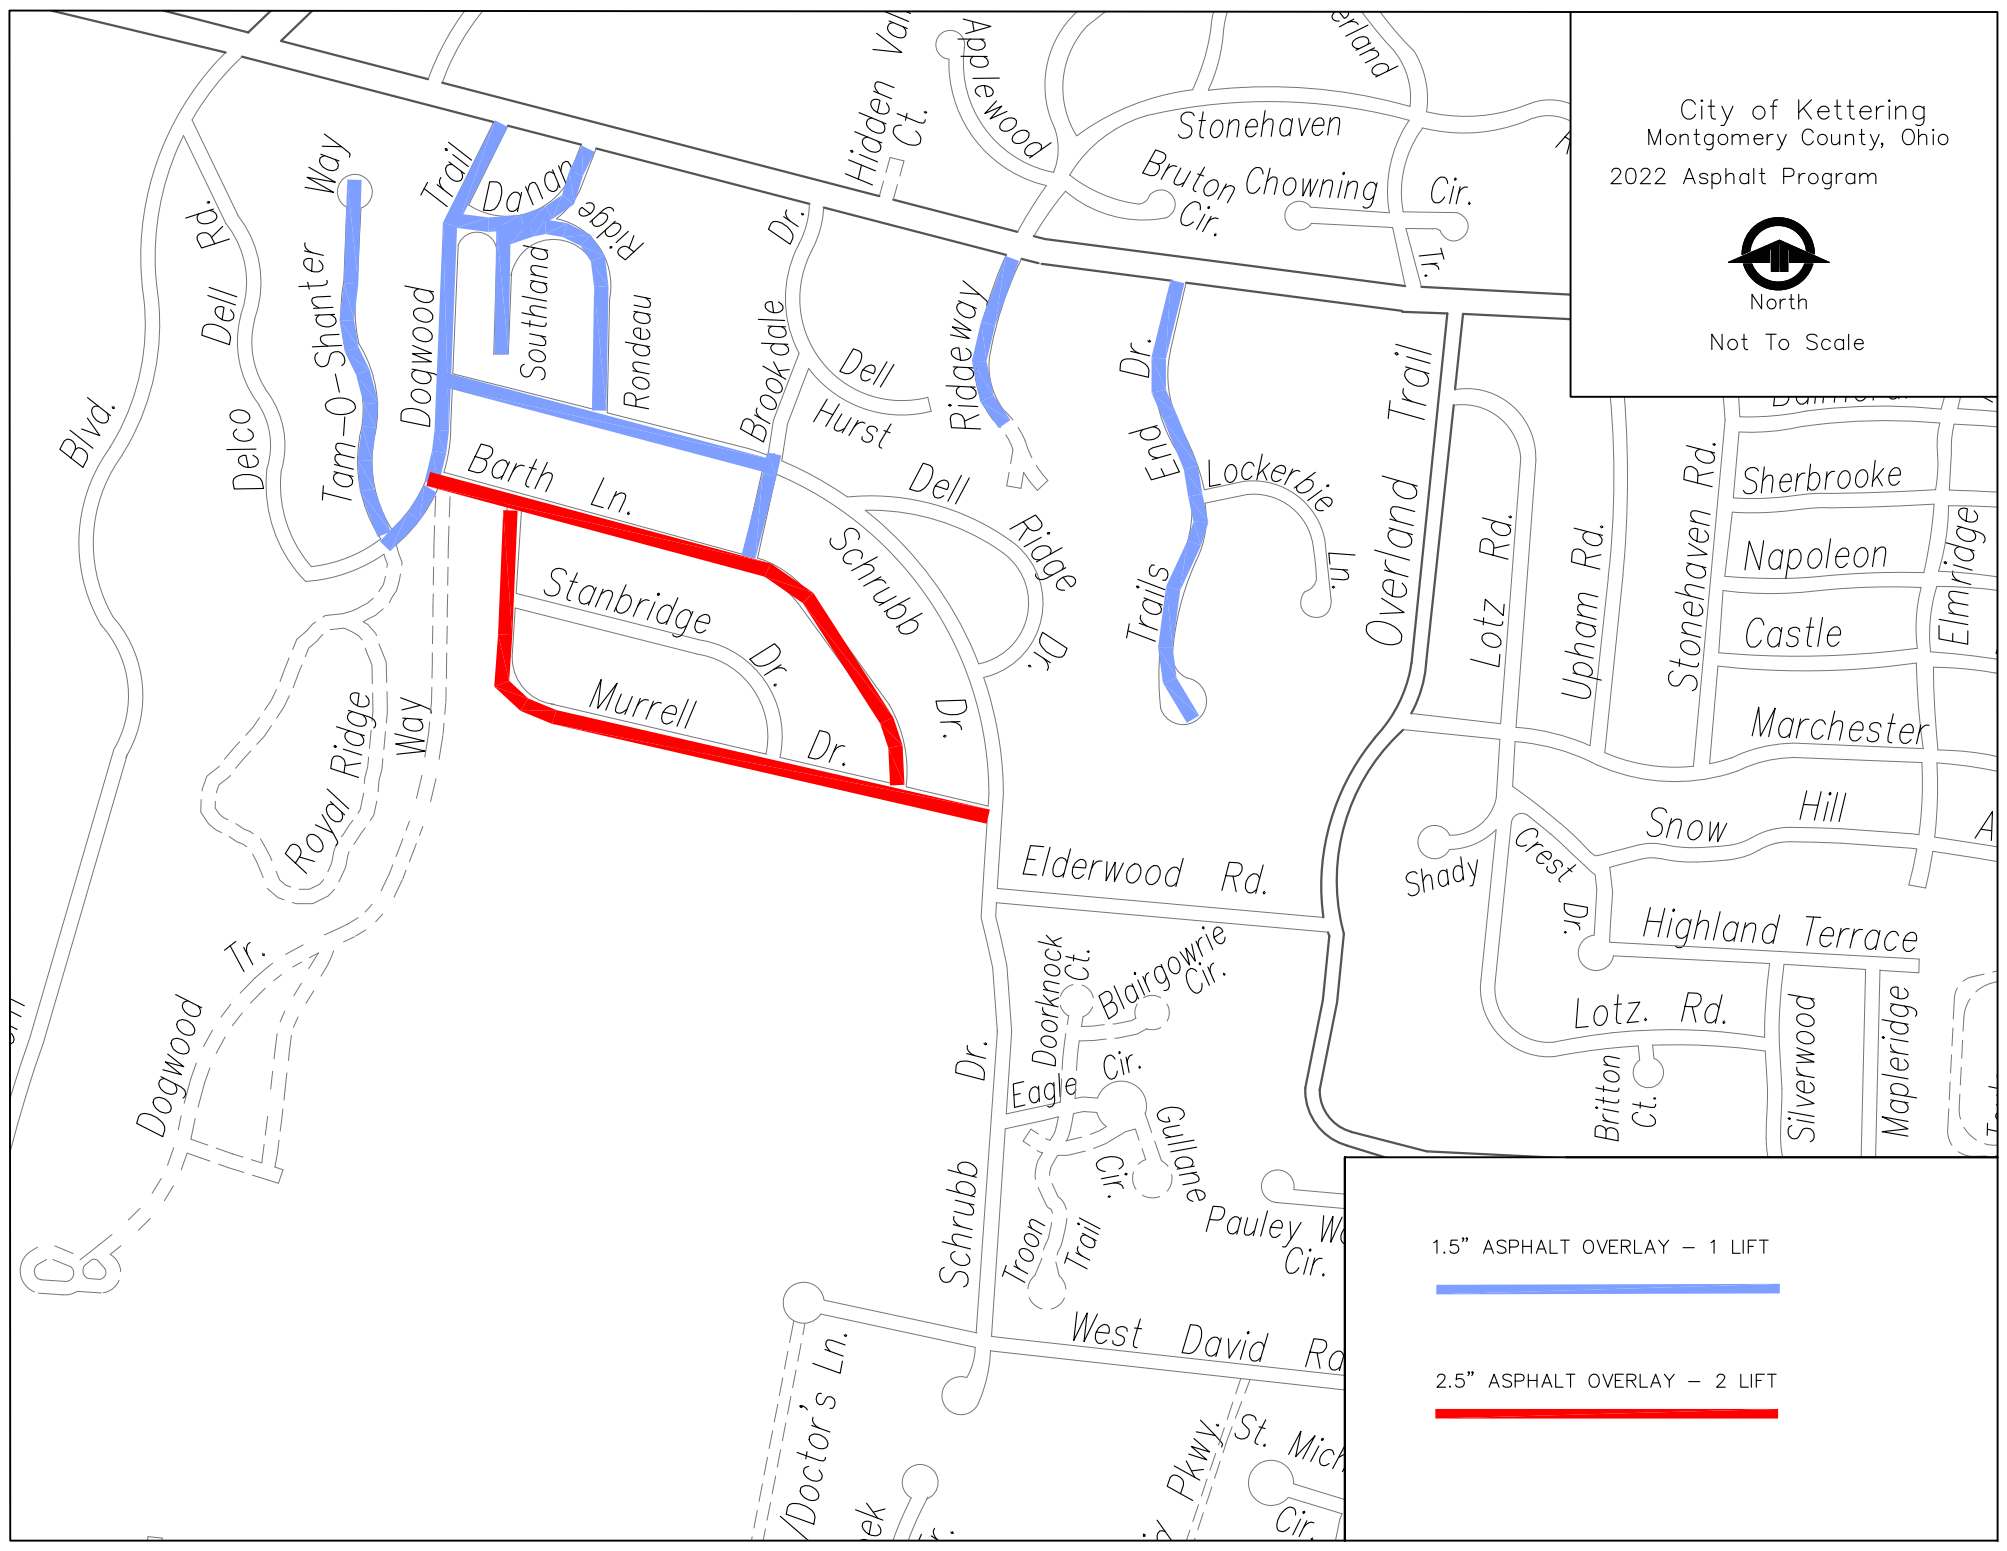

City of Kettering
Montgomery County, Ohio
2022 Asphalt Program

North
Not To Scale

City of Kettering
Montgomery County, Ohio
2022 Asphalt Program

North

Not To Scale

441 ASPHALT OVERLAY, 2.5" - TWO LIFTS

City of Kettering
Montgomery County, Ohio
2022 Asphalt Program

North
Not To Scale

City of Kettering
Montgomery County, Ohio
2022 Asphalt Overlay

441 ASPHALT OVERLAY, 1.5" - ONE LIFT

City of Kettering
Montgomery County, Ohio
2022 Asphalt Overlay Program

North
Not To Scale

1.5" ASPHALT OVERLAY, 1 LIFT

City of Kettering
Montgomery County, Ohio
2022 Asphalt Program

North
Not To Scale

1.5" ASPHALT OVERLAY - 1 LIFT

2.5" ASPHALT OVERLAY - 2 LIFT

City of Kettering
Montgomery County, Ohio
2022 Asphalt Overlay

North
Not To Scale

2.5" Overlay - 2 Lifts