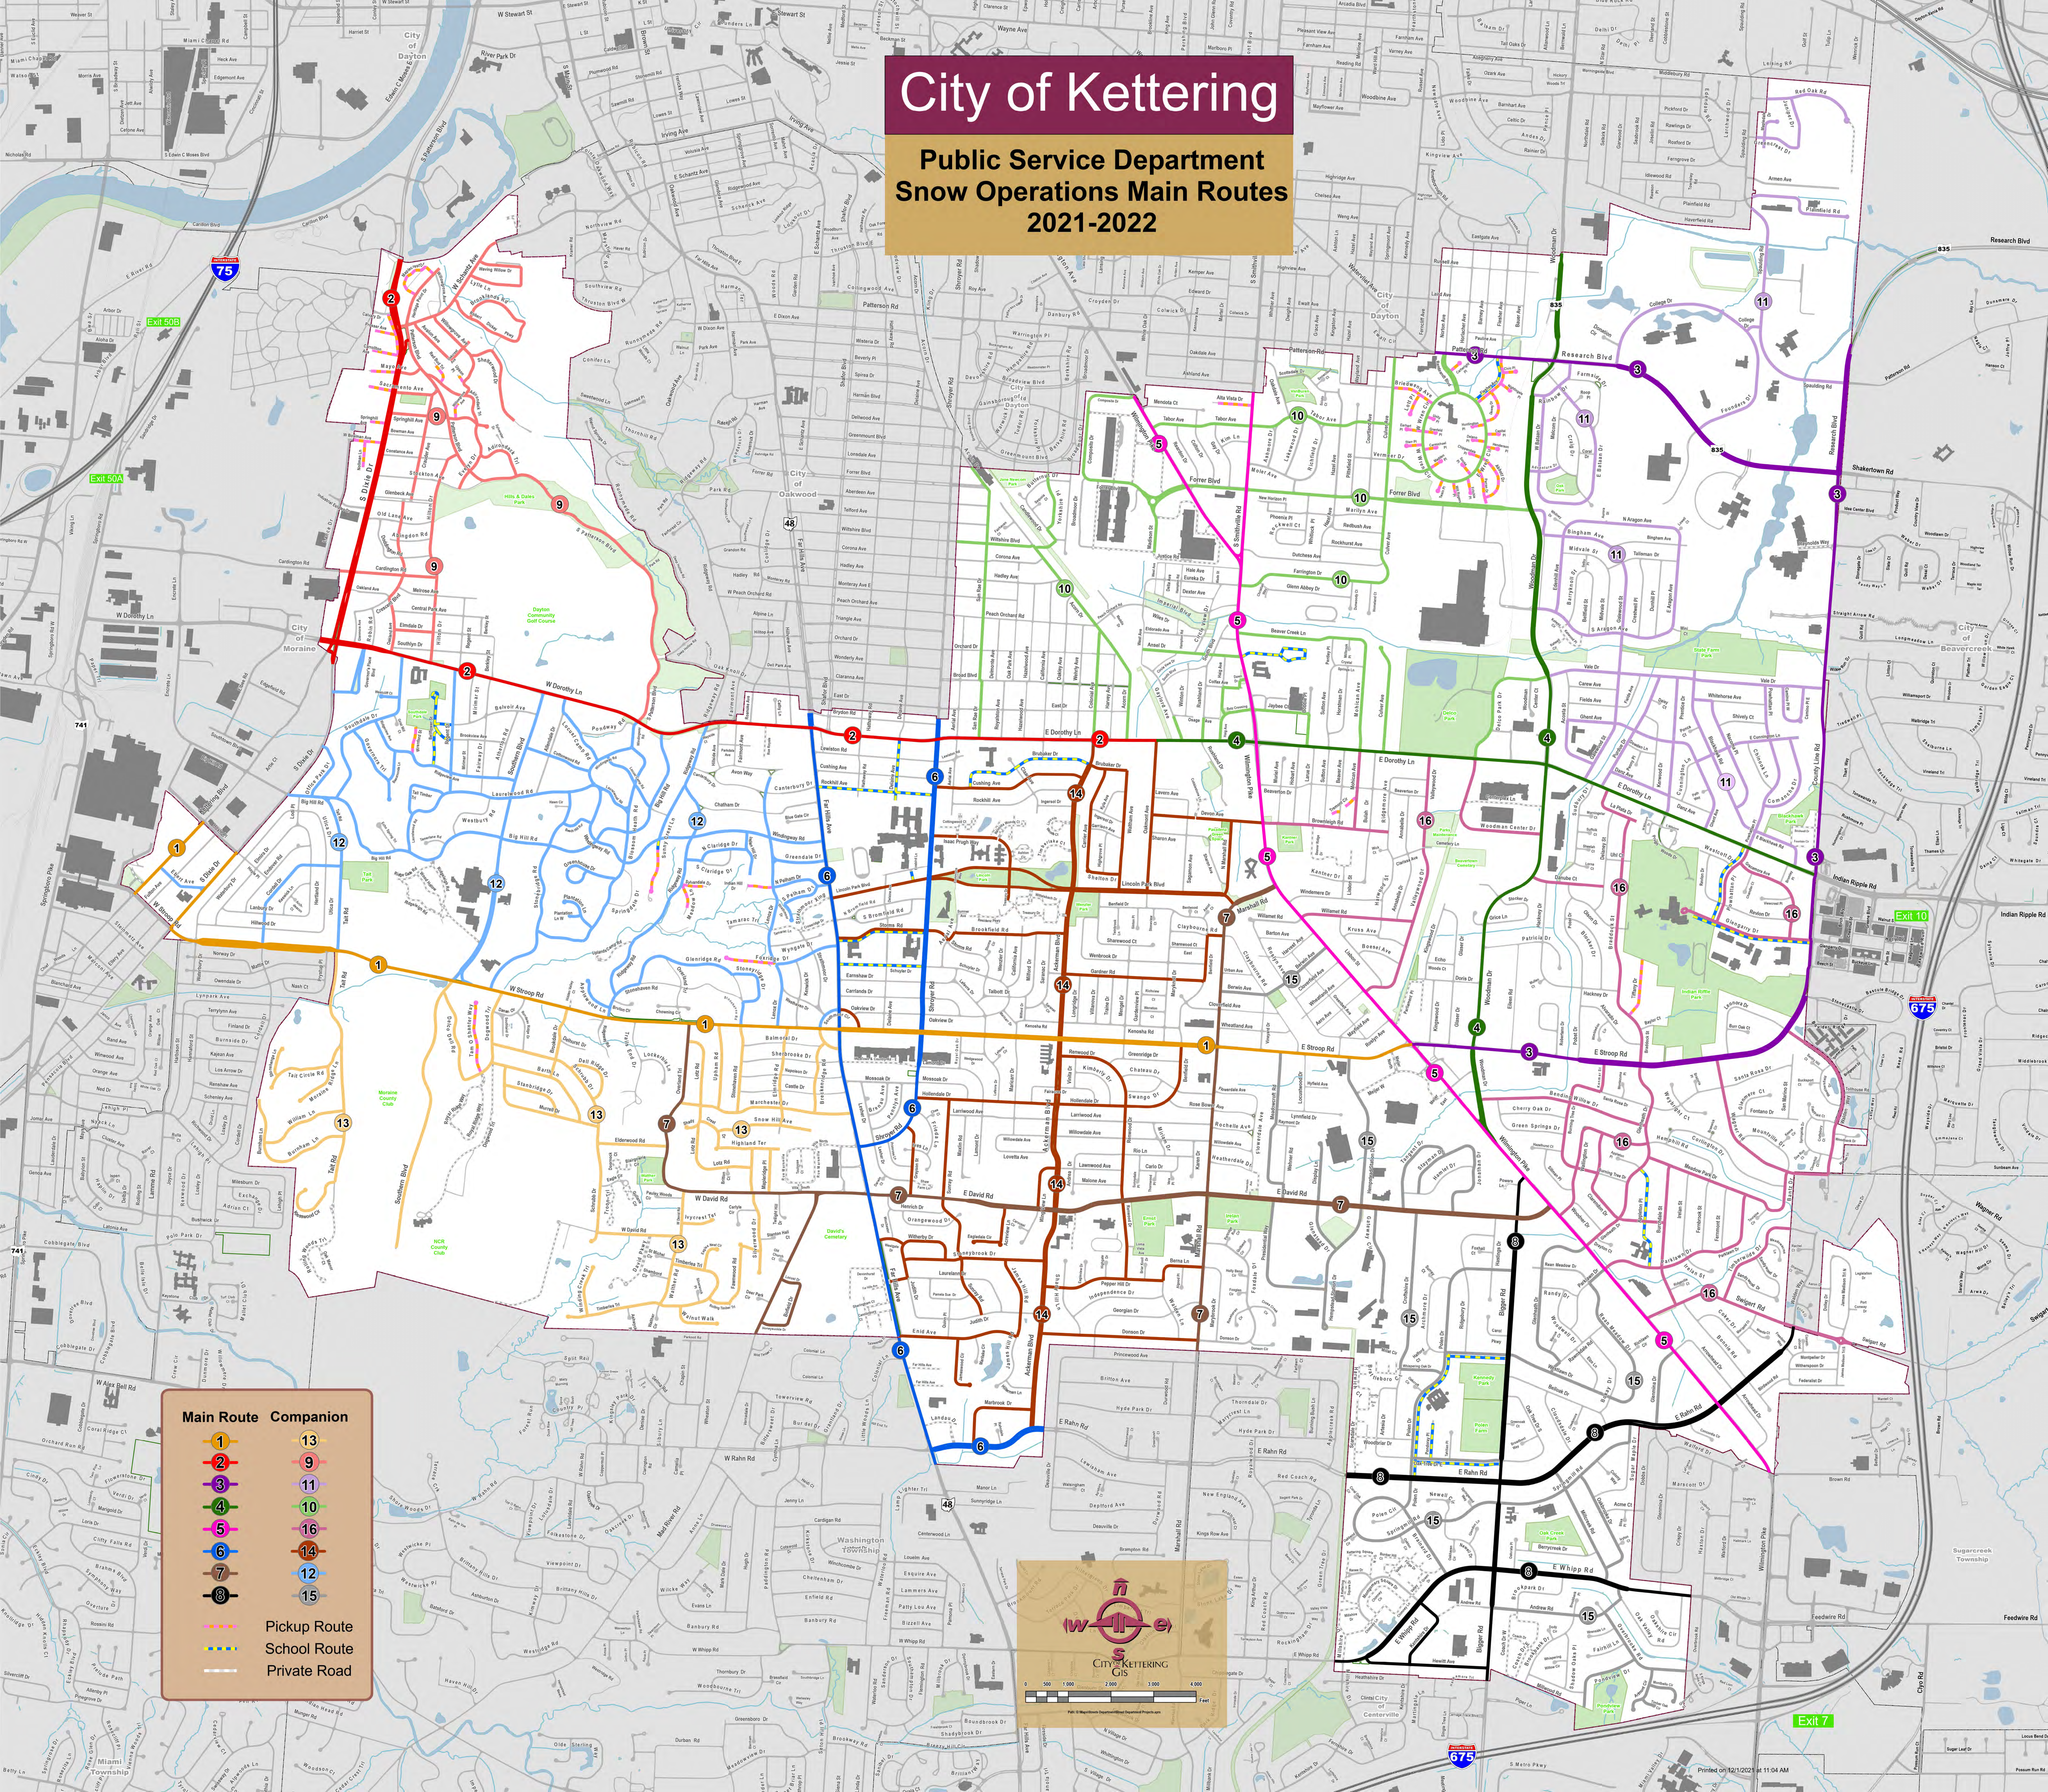

City of Kettering

Public Service Department Snow Operations Main Routes 2021-2022

Main Route Companion

1	13
2	9
3	11
4	10
5	16
6	14
7	12
8	15

--- Pickup Route
--- School Route
--- Private Road

CITY OF KETTERING GIS

0 500 1000 2000 3000 4000 Feet