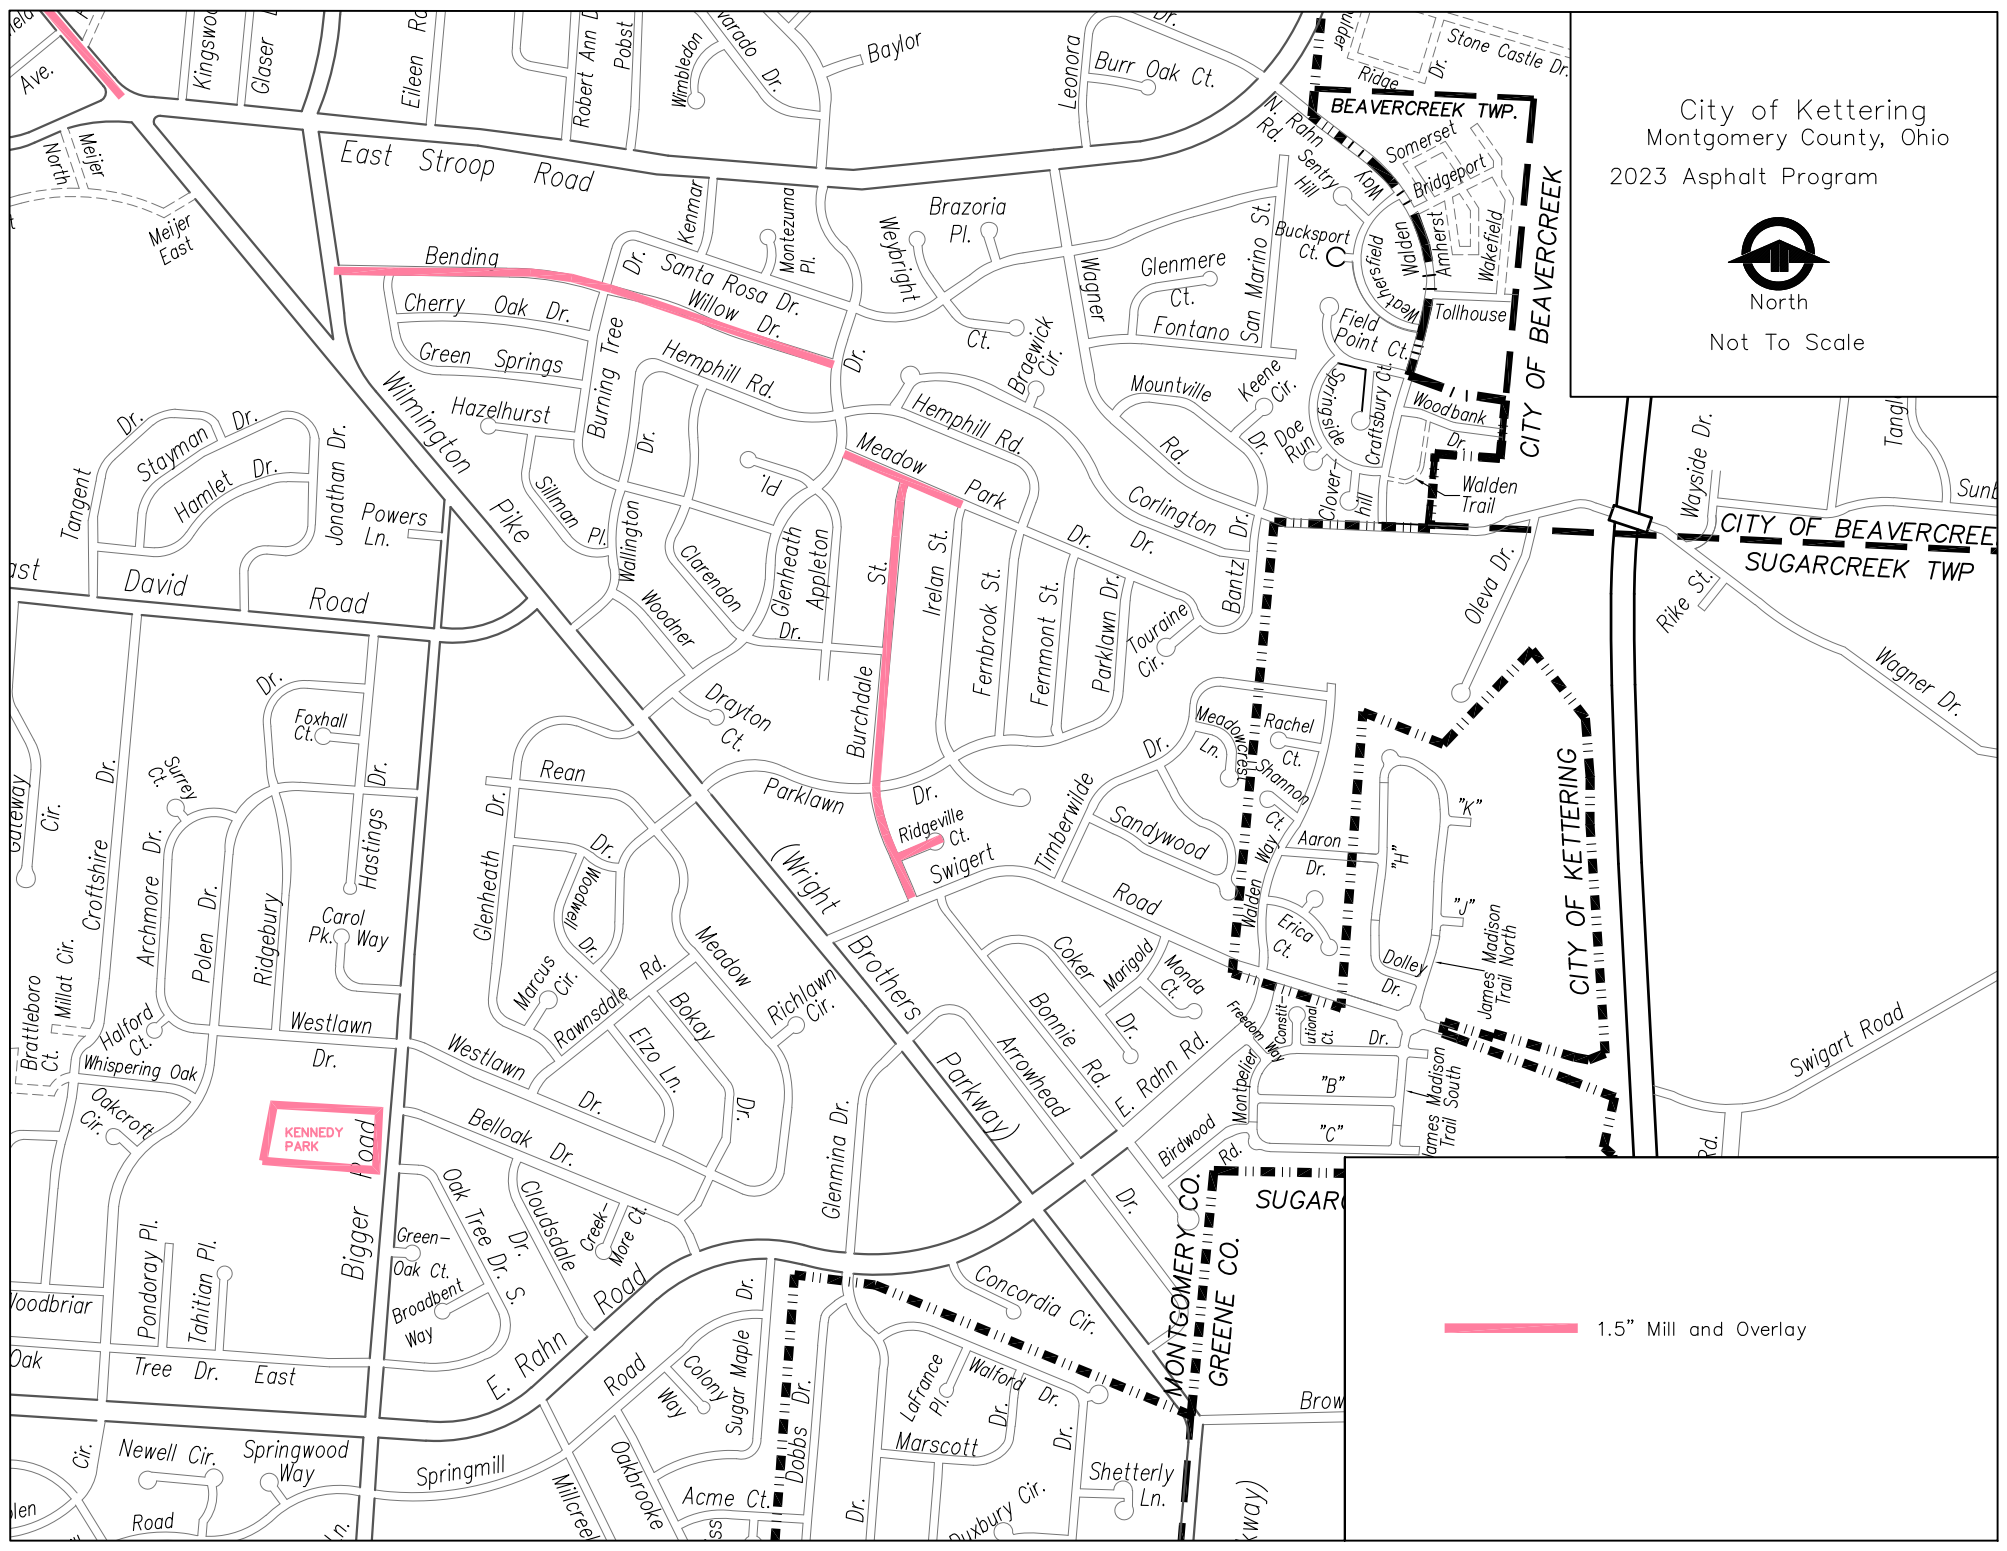

City of Kettering  
Montgomery County, Ohio  
2023 Asphalt Program

North

Not To Scale

City of Kettering  
Montgomery County, Ohio  
2023 Asphalt Program

North

Not To Scale

441 ASPHALT OVERLAY, 2.5" - TWO LIFTS

North  
Not To Scale

1.5" ASPHALT OVERLAY - 1 LIFT

City of Kettering  
Montgomery County, Ohio  
2023 Asphalt Overlay

North  
Not To Scale

1.5" Overlay - 1 Lift

City of Kettering  
Montgomery County, Ohio  
2023 Asphalt Program

North  
Not To Scale

1.5" Mill and Overlay