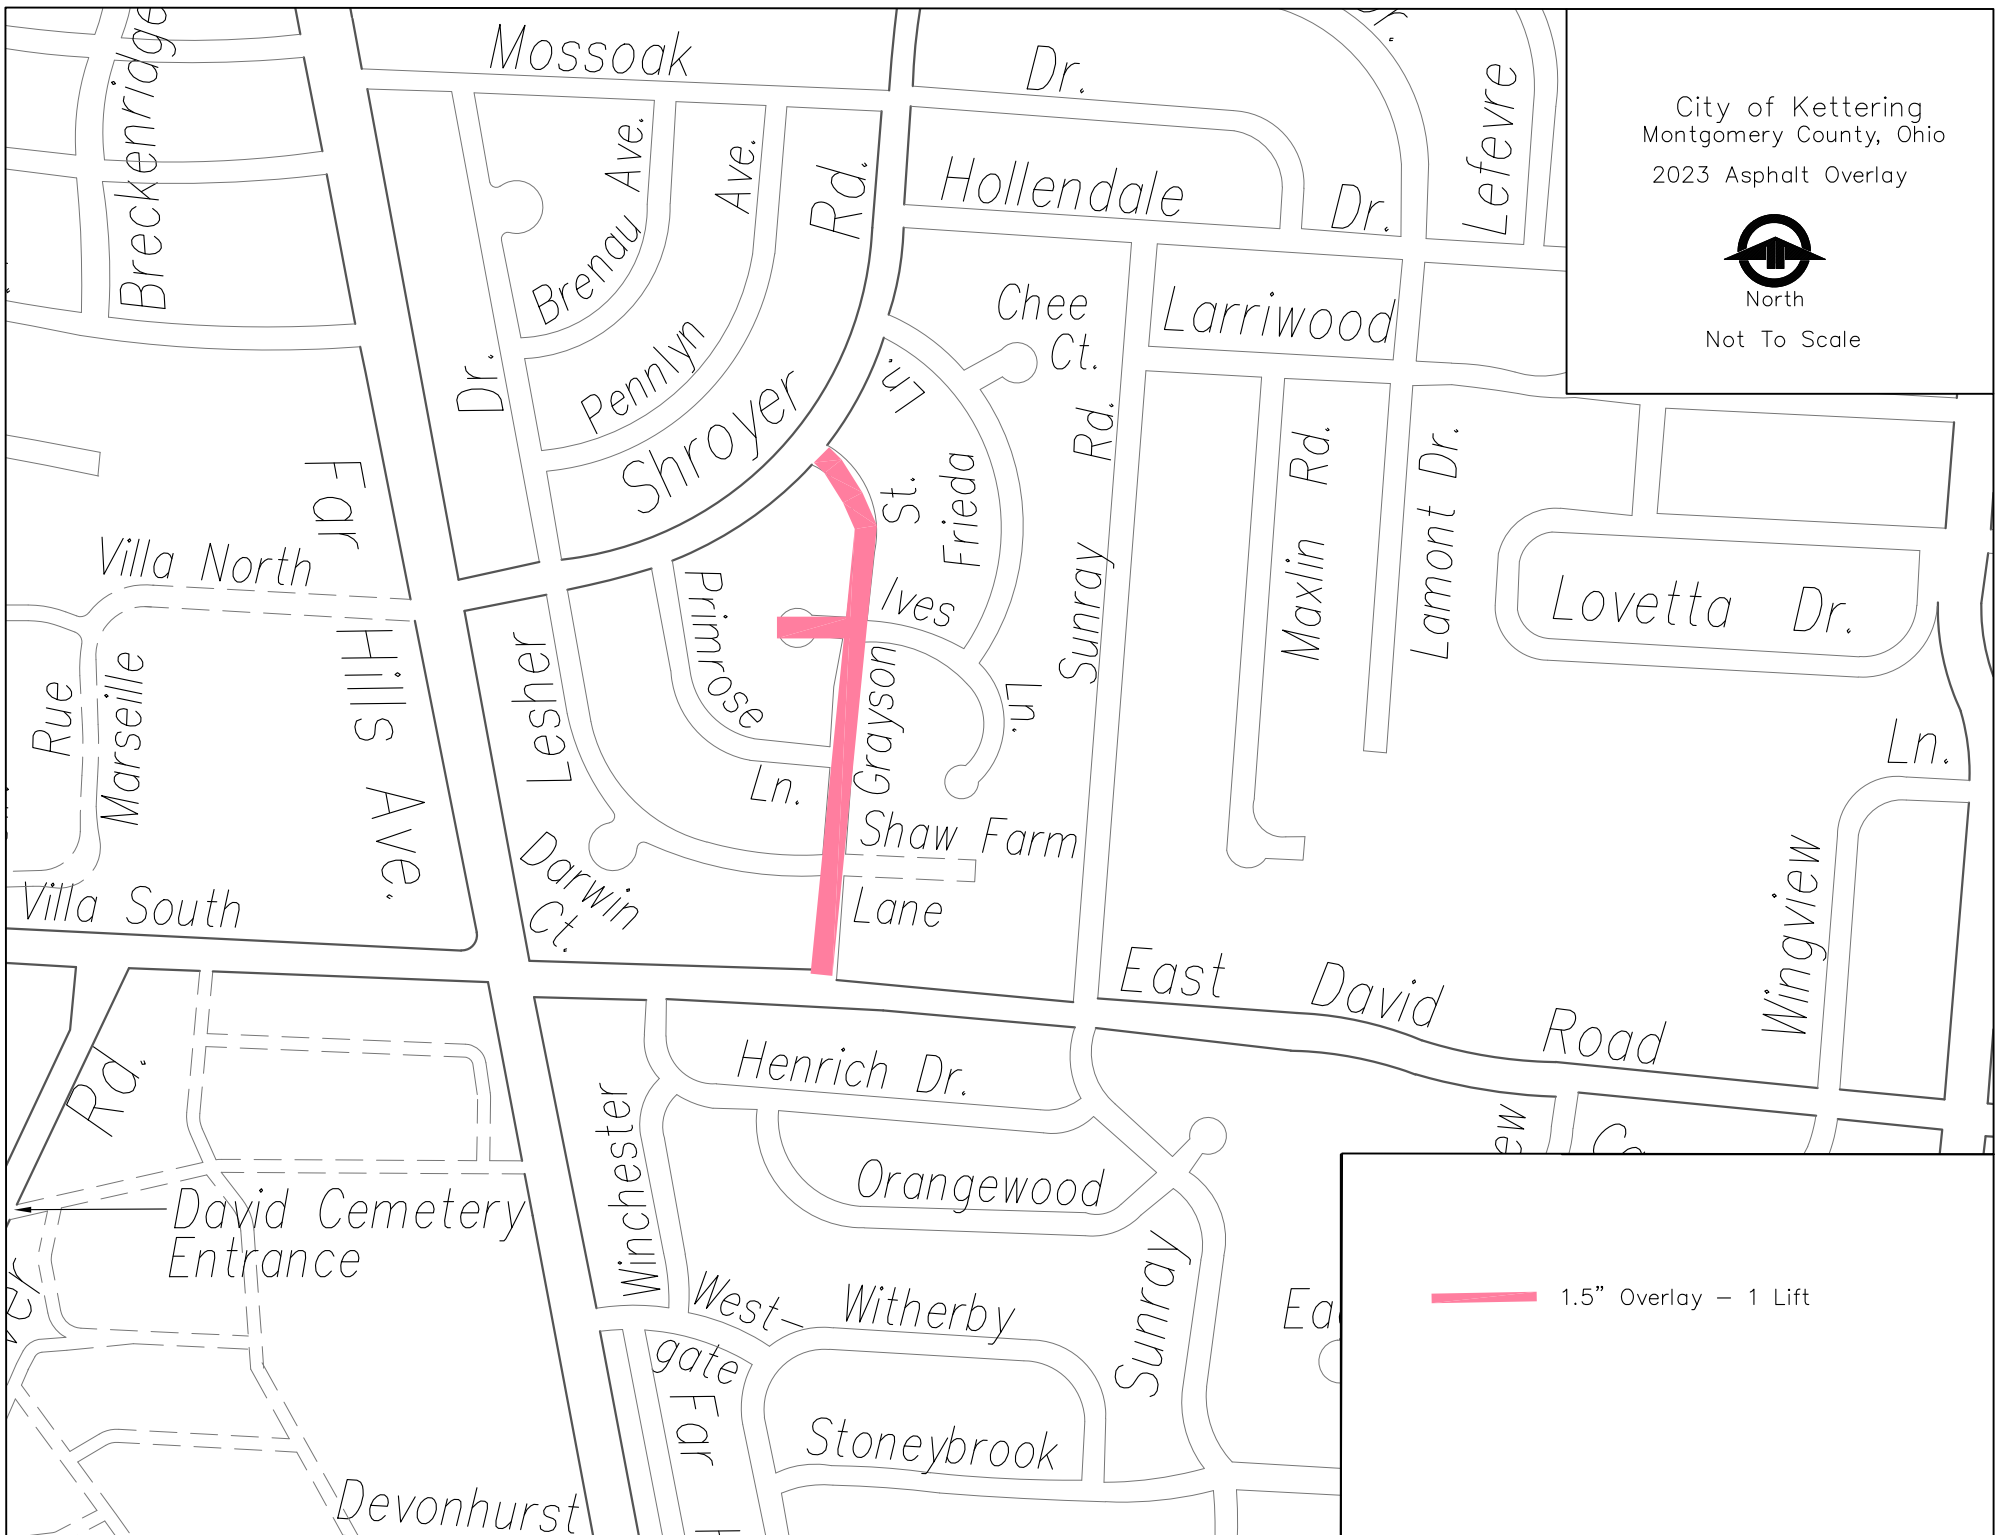

City of Kettering  
Montgomery County, Ohio  
2023 Asphalt Program

North

Not To Scale

City of Kettering  
Montgomery County, Ohio  
2023 Asphalt Program

North

Not To Scale

441 ASPHALT OVERLAY, 2.5" - TWO LIFTS

North  
Not To Scale

1.5" ASPHALT OVERLAY - 1 LIFT

City of Kettering  
Montgomery County, Ohio  
2023 Asphalt Overlay

North  
Not To Scale

1.5" Overlay - 1 Lift

City of Kettering  
Montgomery County, Ohio  
2023 Asphalt Program

North  
Not To Scale

1.5" Mill and Overlay