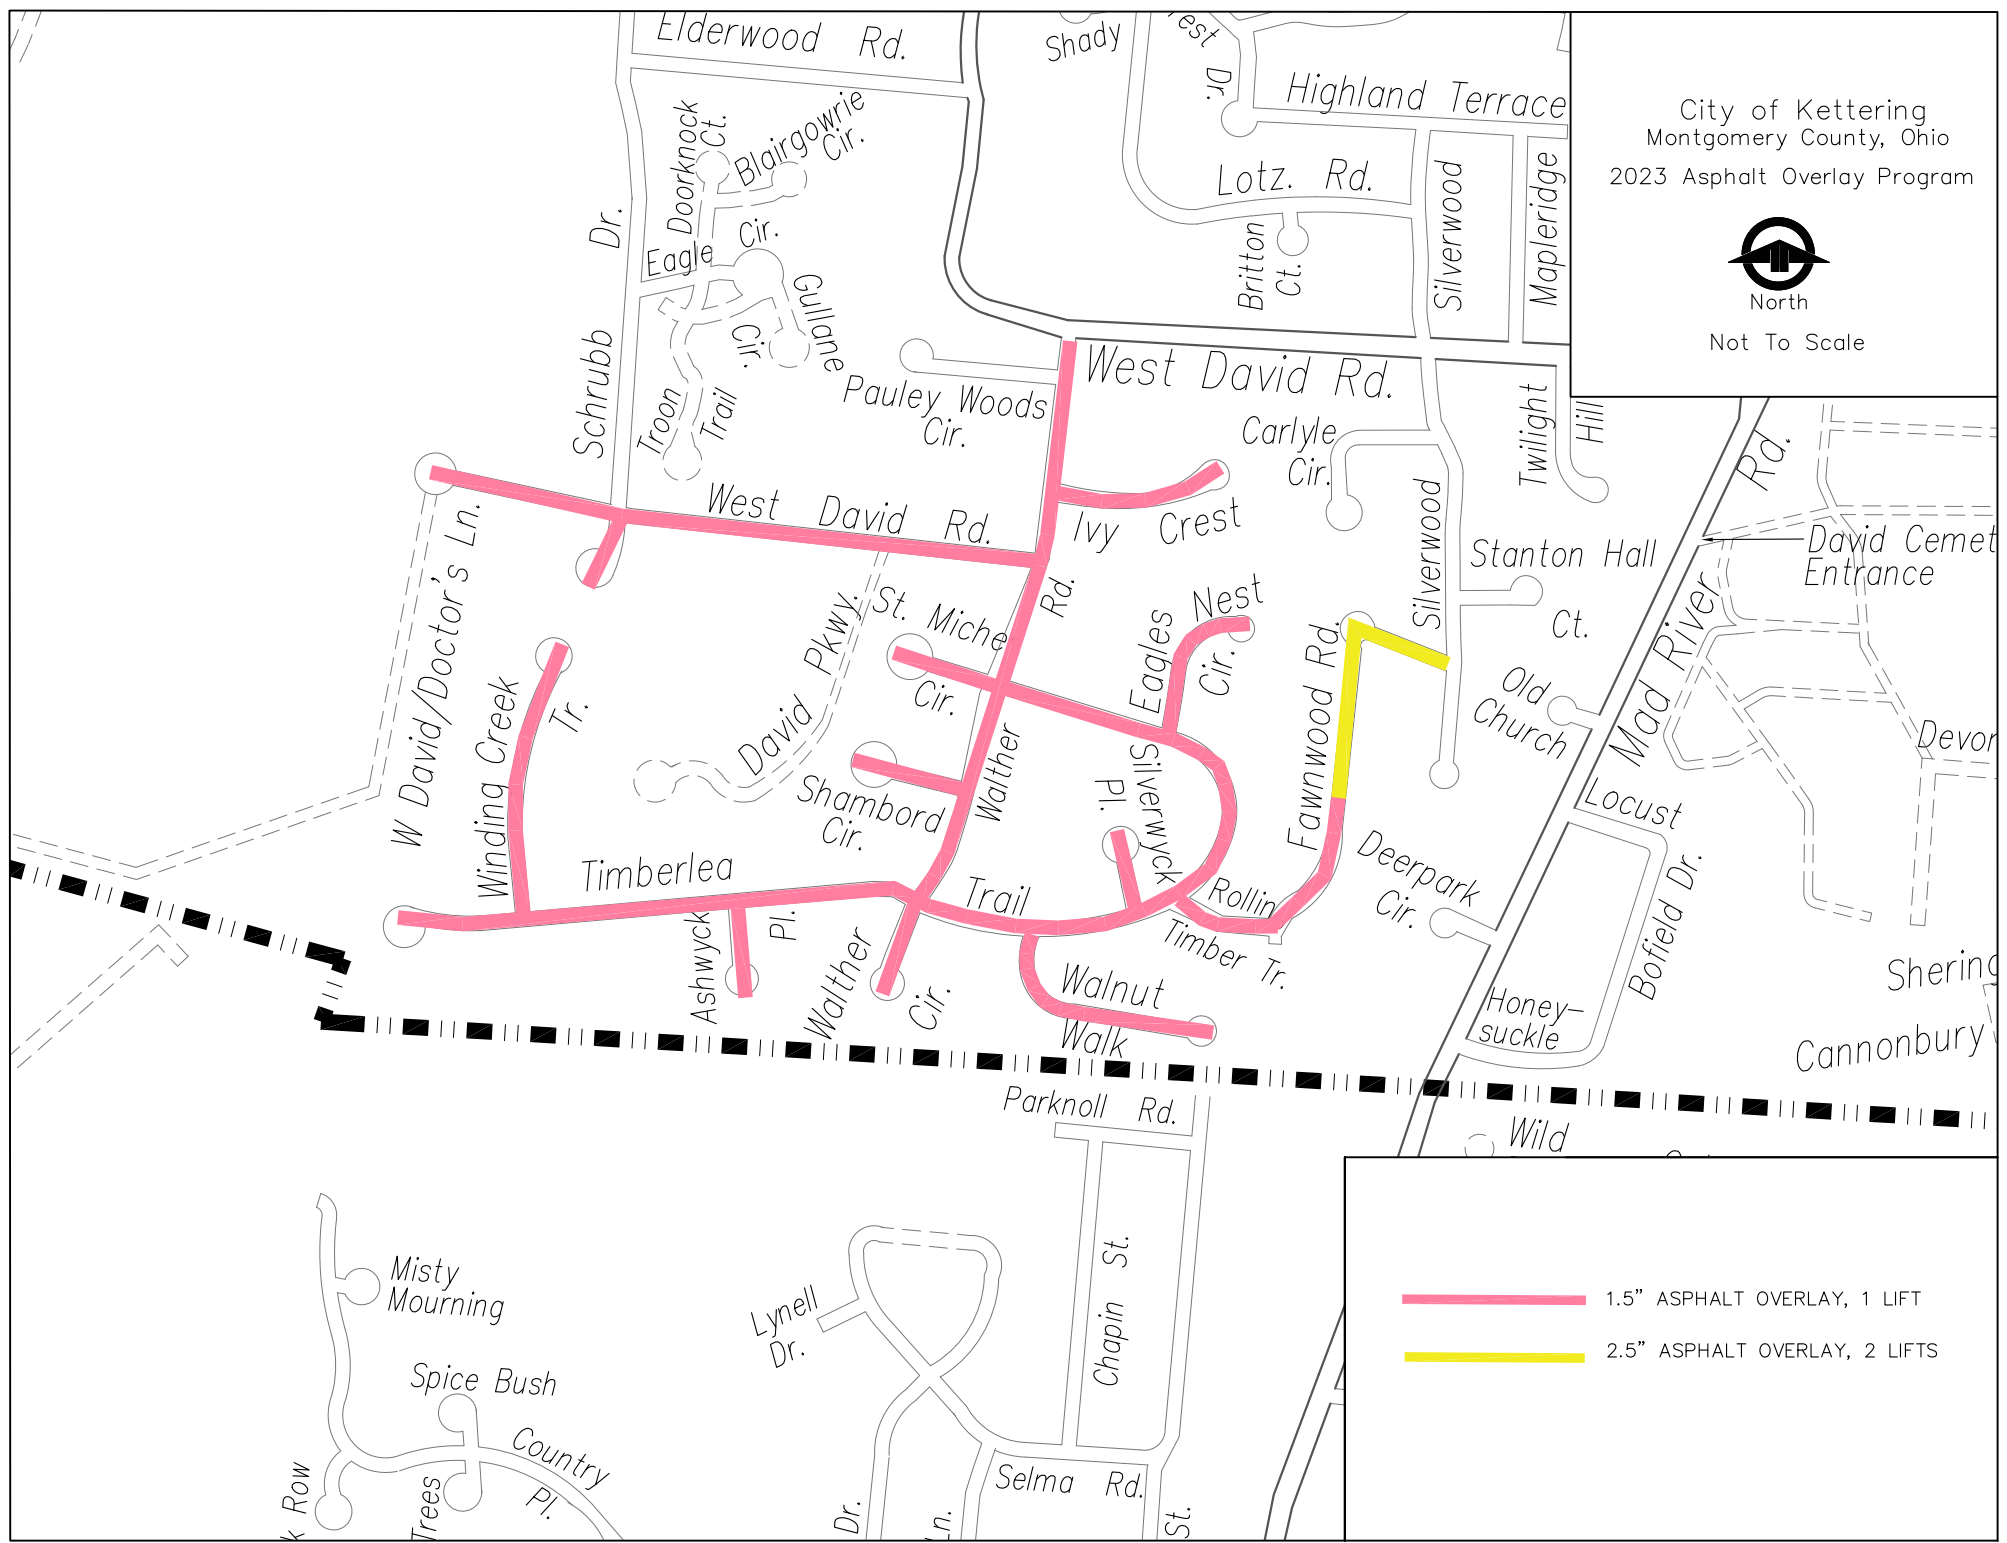

City of Kettering  
Montgomery County, Ohio  
2023 Asphalt Program

North

Not To Scale

City of Kettering  
Montgomery County, Ohio  
2023 Asphalt Program

North

Not To Scale

441 ASPHALT OVERLAY, 2.5" - TWO LIFTS

City of Kettering  
Montgomery County, Ohio  
2023 Asphalt Program

North

Not To Scale

 441 ASPHALT OVERLAY, 1.5" - ONE LIFT

City of Kettering  
Montgomery County, Ohio  
2023 Asphalt Overlay

North  
Not To Scale

 441 ASPHALT OVERLAY, 2.5" - TWO LIFTS

City of Kettering  
Montgomery County, Ohio  
2023 Asphalt Overlay Program

North  
Not To Scale

-  1.5" ASPHALT OVERLAY, 1 LIFT
-  2.5" ASPHALT OVERLAY, 2 LIFTS

City of Kettering  
Montgomery County, Ohio  
2023 Asphalt Program

North  
Not To Scale

1.5" ASPHALT OVERLAY - 1 LIFT

City of Kettering  
Montgomery County, Ohio  
2023 Asphalt Overlay

North  
Not To Scale

1.5" Overlay - 1 Lift

City of Kettering  
Montgomery County, Ohio  
2023 Asphalt Program