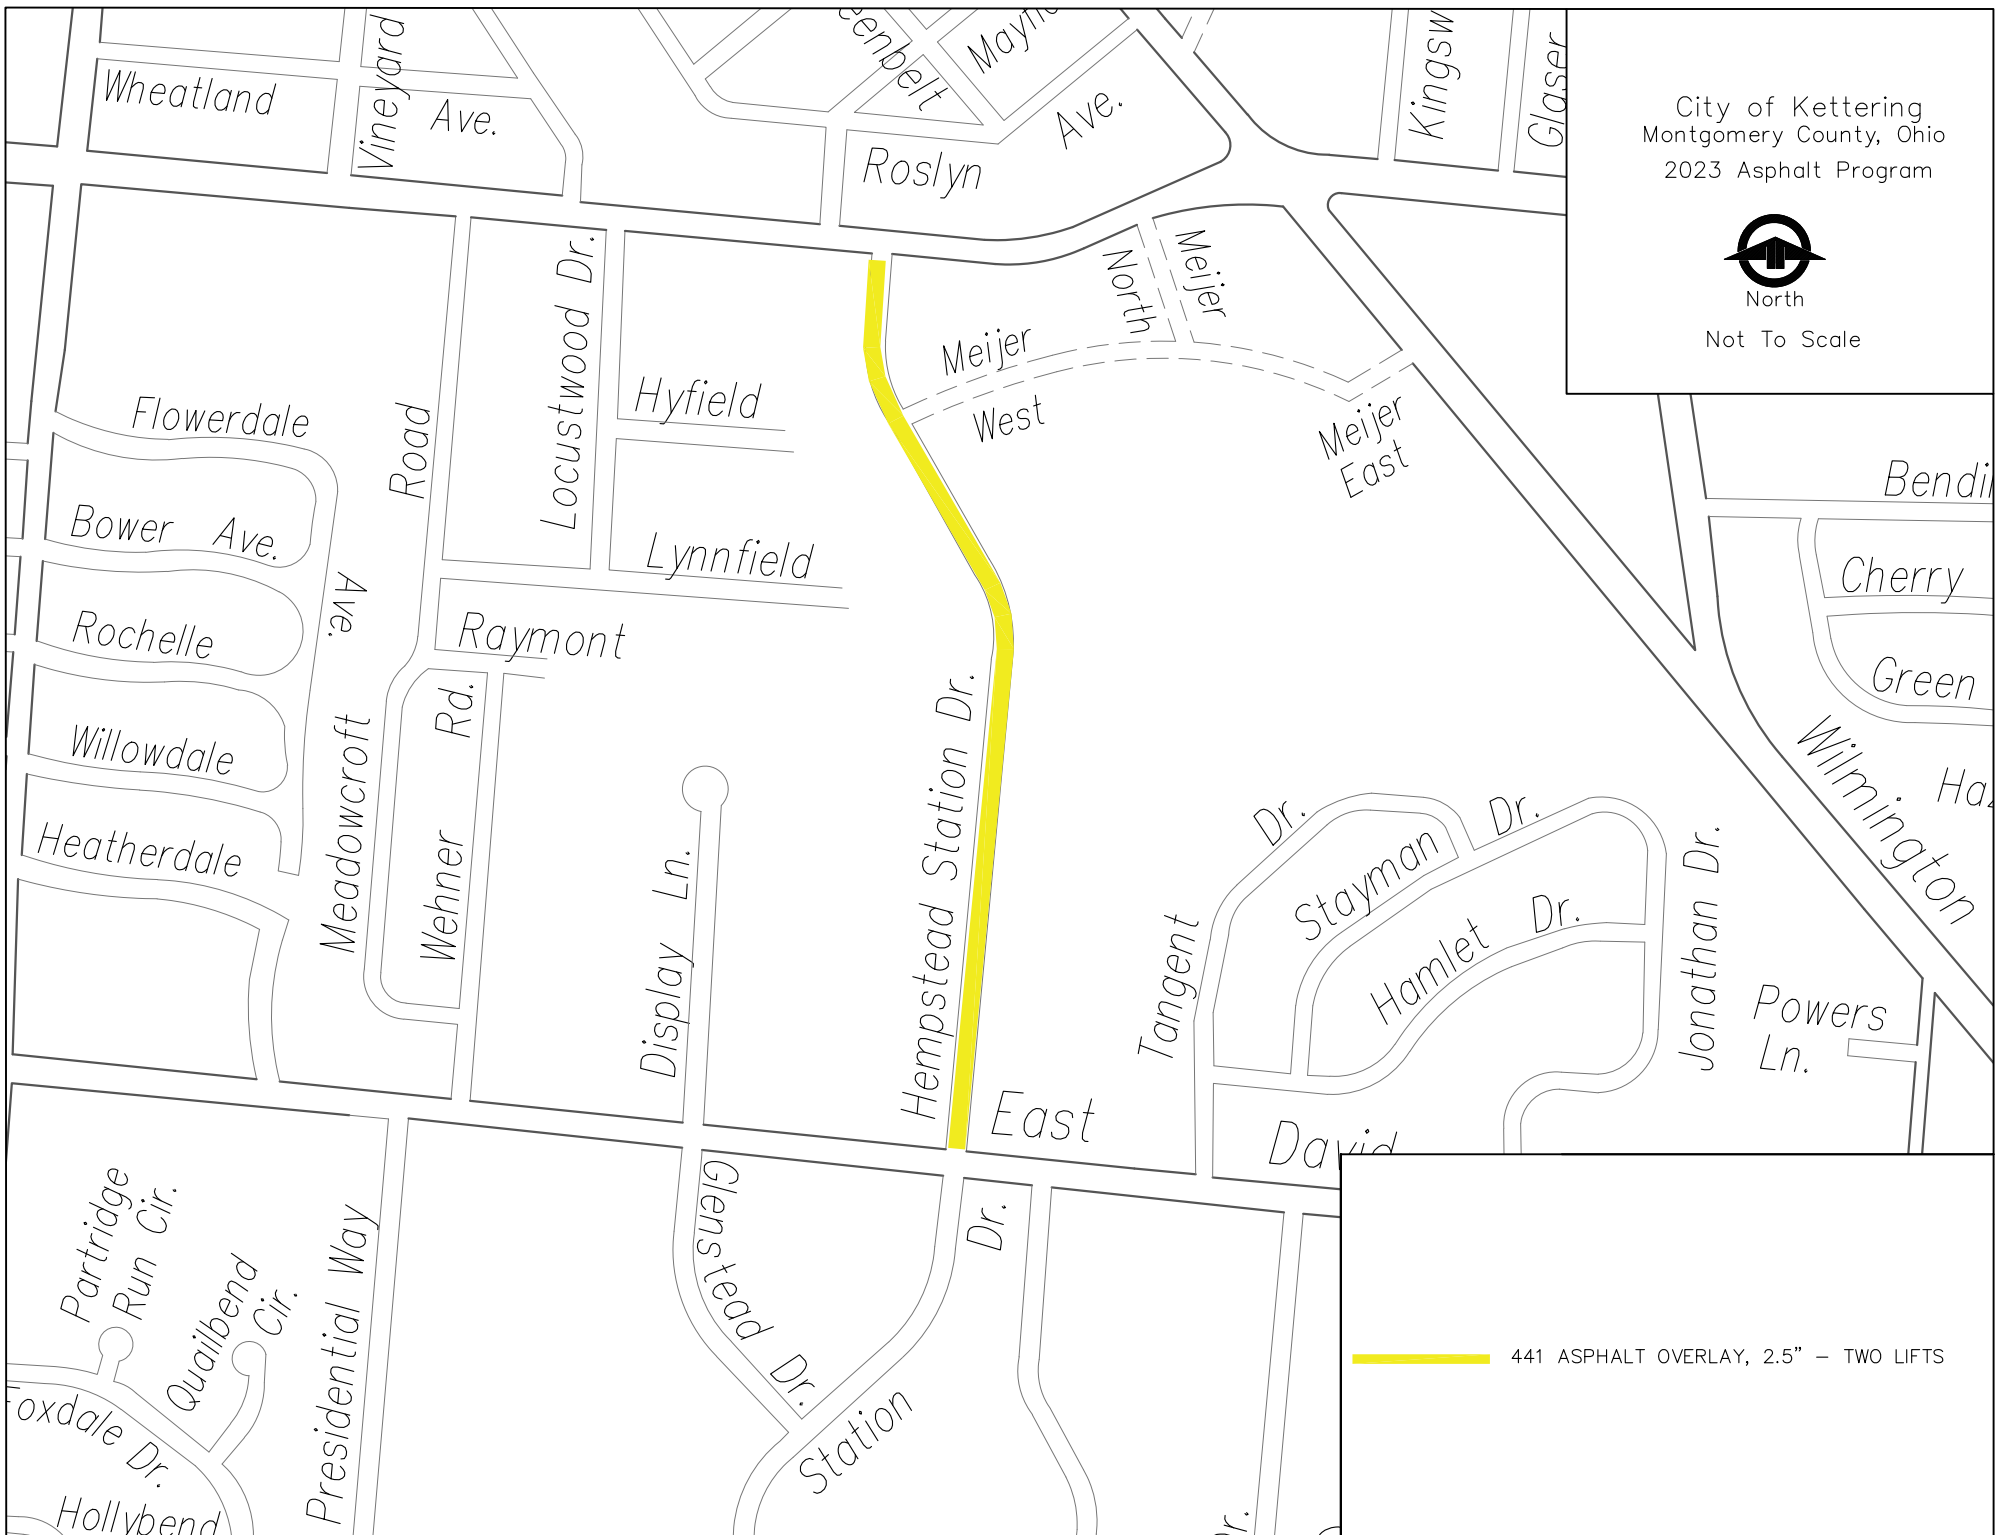

City of Kettering  
Montgomery County, Ohio  
2023 Asphalt Program

North

Not To Scale

City of Kettering  
Montgomery County, Ohio  
2023 Asphalt Program

North

Not To Scale

441 ASPHALT OVERLAY, 2.5" - TWO LIFTS

City of Kettering  
Montgomery County, Ohio  
2023 Asphalt Program

North

Not To Scale

 441 ASPHALT OVERLAY, 1.5" - ONE LIFT

City of Kettering  
Montgomery County, Ohio  
2023 Asphalt Overlay

North  
Not To Scale

North  
Not To Scale

1.5" ASPHALT OVERLAY - 1 LIFT

City of Kettering  
Montgomery County, Ohio  
2023 Asphalt Overlay

North  
Not To Scale

1.5" Overlay - 1 Lift

City of Kettering  
Montgomery County, Ohio  
2023 Asphalt Program

North  
Not To Scale

1.5" Mill and Overlay