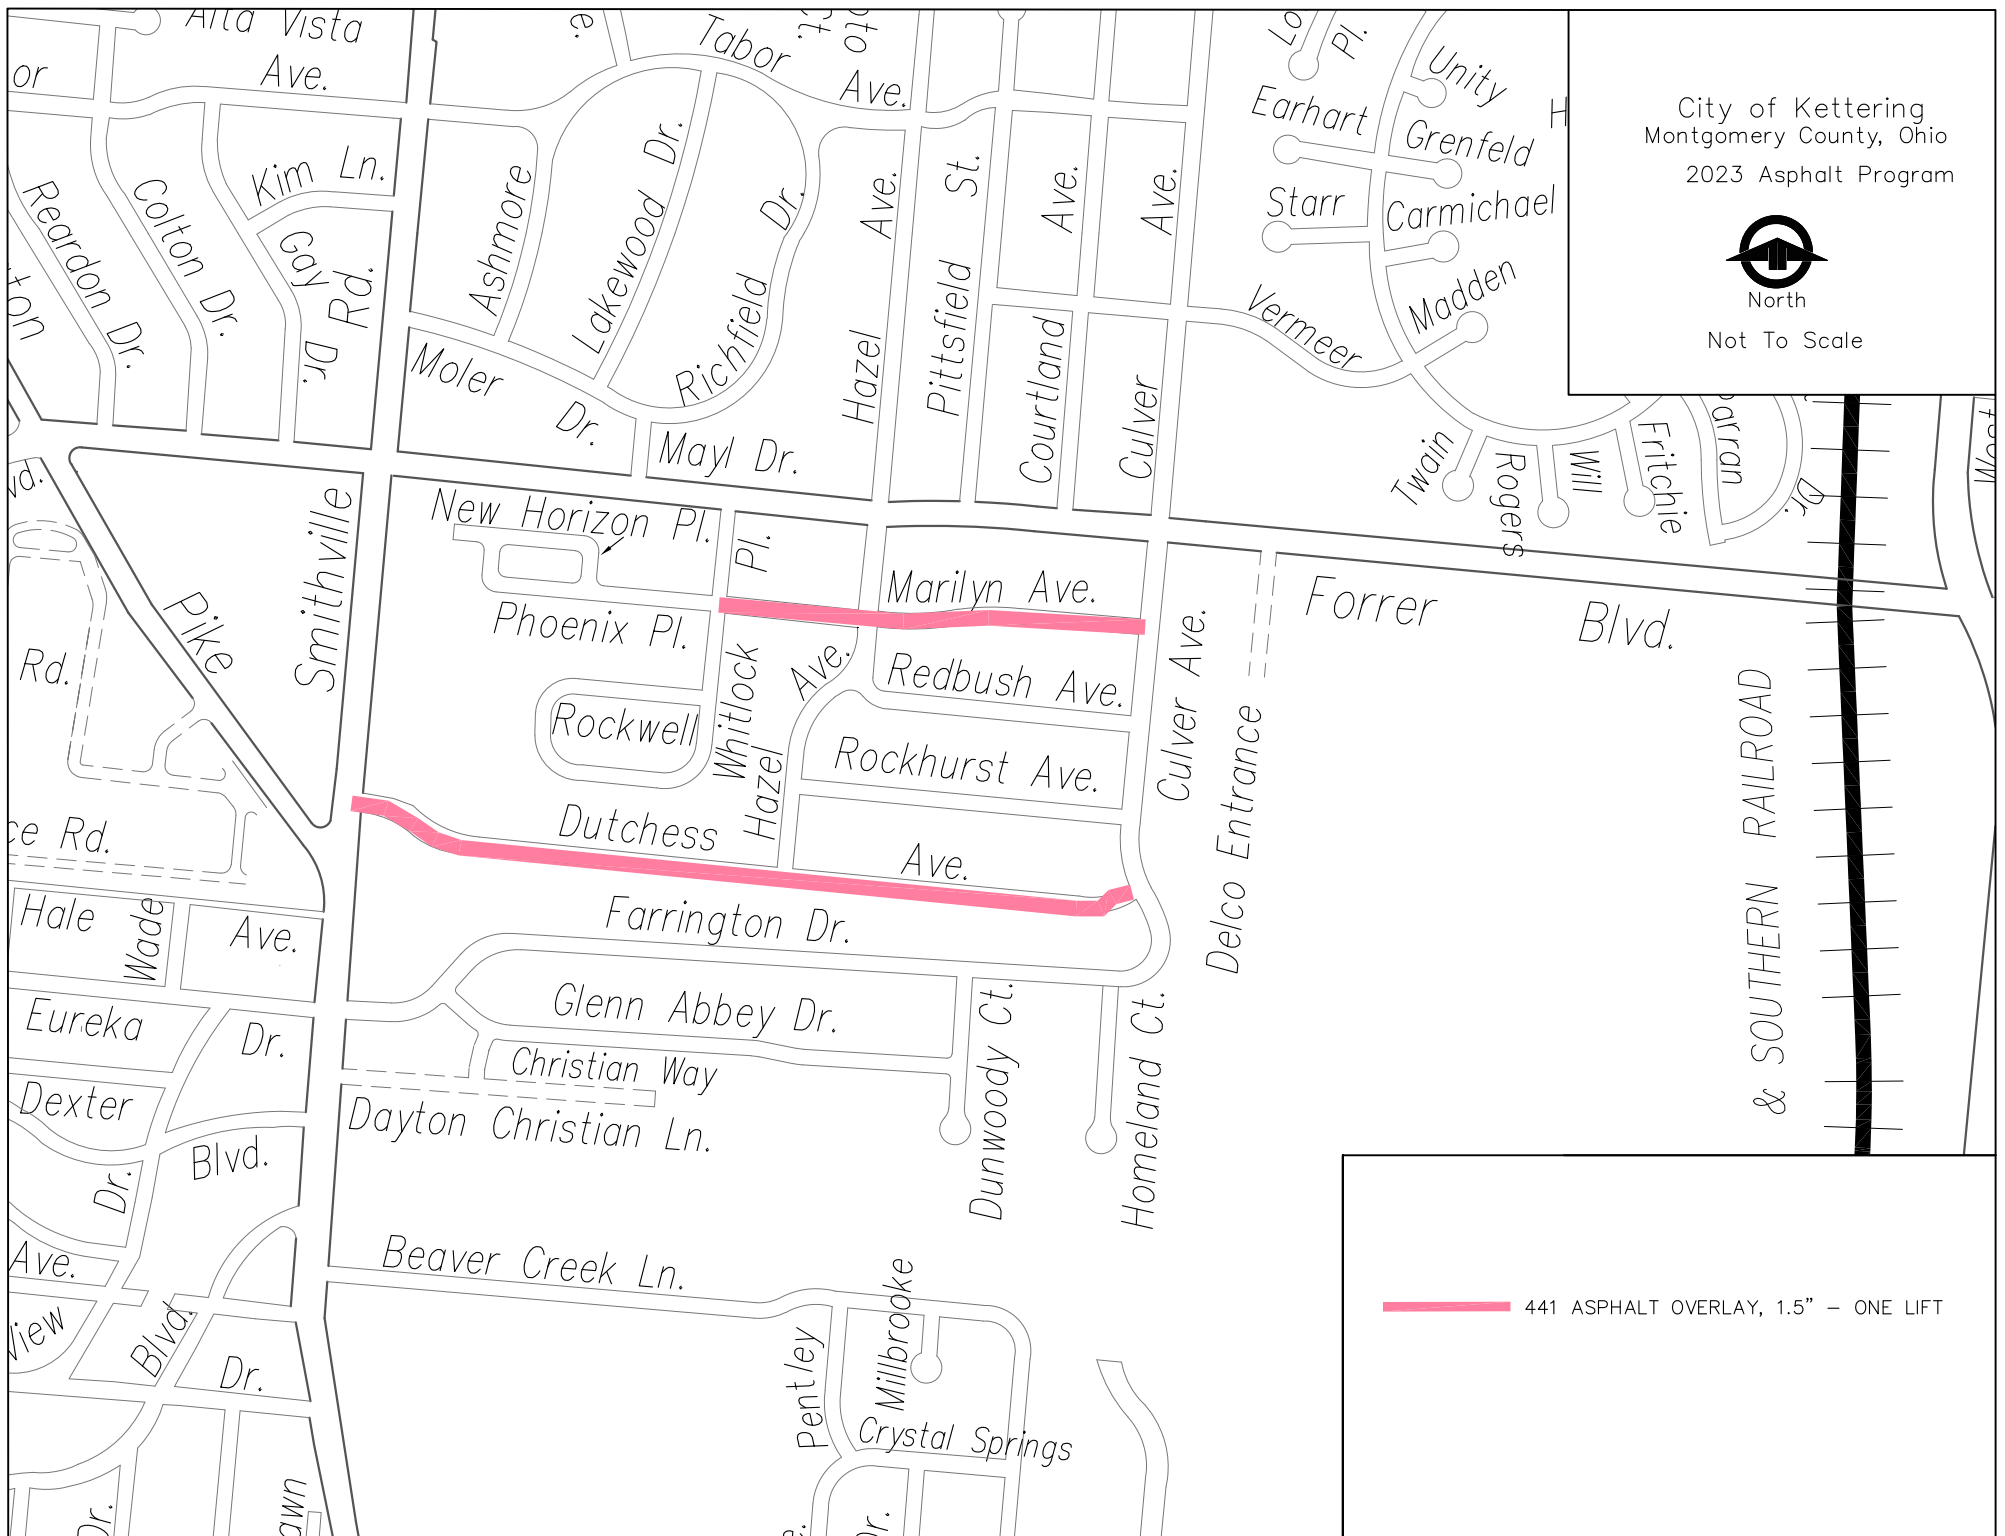

City of Kettering  
Montgomery County, Ohio  
2023 Asphalt Program

North

Not To Scale

City of Kettering  
Montgomery County, Ohio  
2023 Asphalt Program

North

Not To Scale

441 ASPHALT OVERLAY, 2.5" - TWO LIFTS

City of Kettering  
Montgomery County, Ohio  
2023 Asphalt Program

North

Not To Scale

 441 ASPHALT OVERLAY, 1.5" - ONE LIFT

City of Kettering  
Montgomery County, Ohio  
2023 Asphalt Overlay

North  
Not To Scale

North  
Not To Scale

1.5" ASPHALT OVERLAY - 1 LIFT

City of Kettering  
Montgomery County, Ohio  
2023 Asphalt Overlay

North  
Not To Scale

1.5" Overlay - 1 Lift

City of Kettering  
Montgomery County, Ohio  
2023 Asphalt Program

North  
Not To Scale

1.5" Mill and Overlay