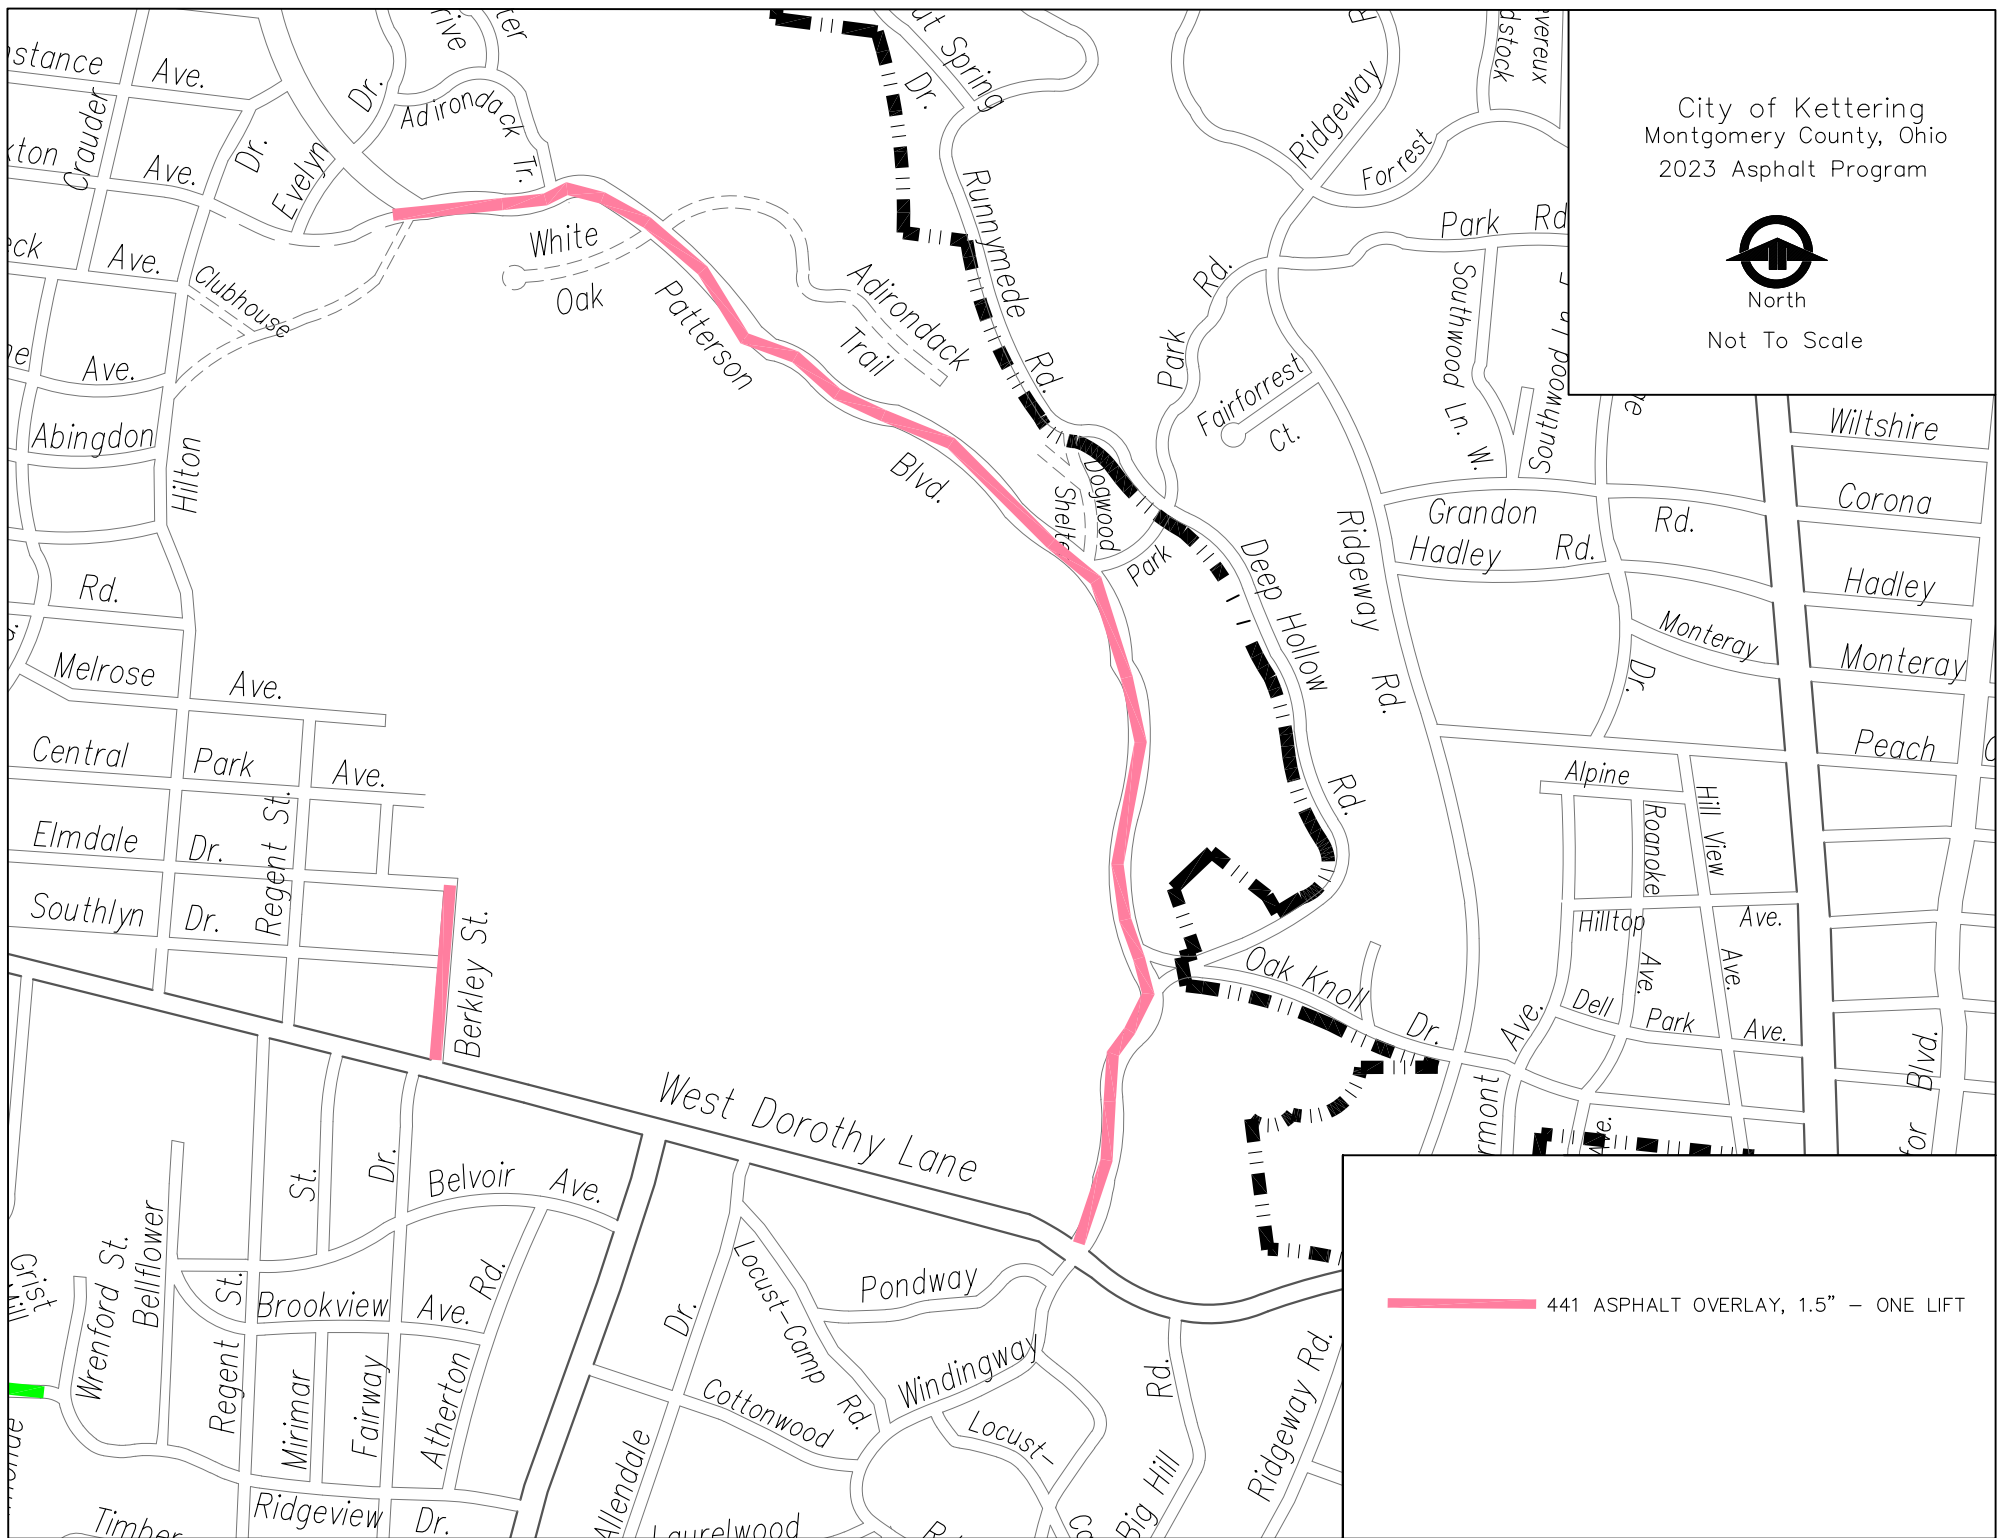

City of Kettering  
Montgomery County, Ohio  
2023 Asphalt Program

North

Not To Scale

City of Kettering  
Montgomery County, Ohio  
2023 Asphalt Program

North

Not To Scale

441 ASPHALT OVERLAY, 2.5" - TWO LIFTS

City of Kettering  
Montgomery County, Ohio  
2023 Asphalt Program

North

Not To Scale

 441 ASPHALT OVERLAY, 1.5" - ONE LIFT

City of Kettering  
Montgomery County, Ohio  
2023 Asphalt Overlay

North  
Not To Scale

North  
Not To Scale

1.5" ASPHALT OVERLAY - 1 LIFT

City of Kettering  
Montgomery County, Ohio  
2023 Asphalt Overlay

North  
Not To Scale

1.5" Overlay - 1 Lift

City of Kettering  
Montgomery County, Ohio  
2023 Asphalt Program

North  
Not To Scale

1.5" Mill and Overlay