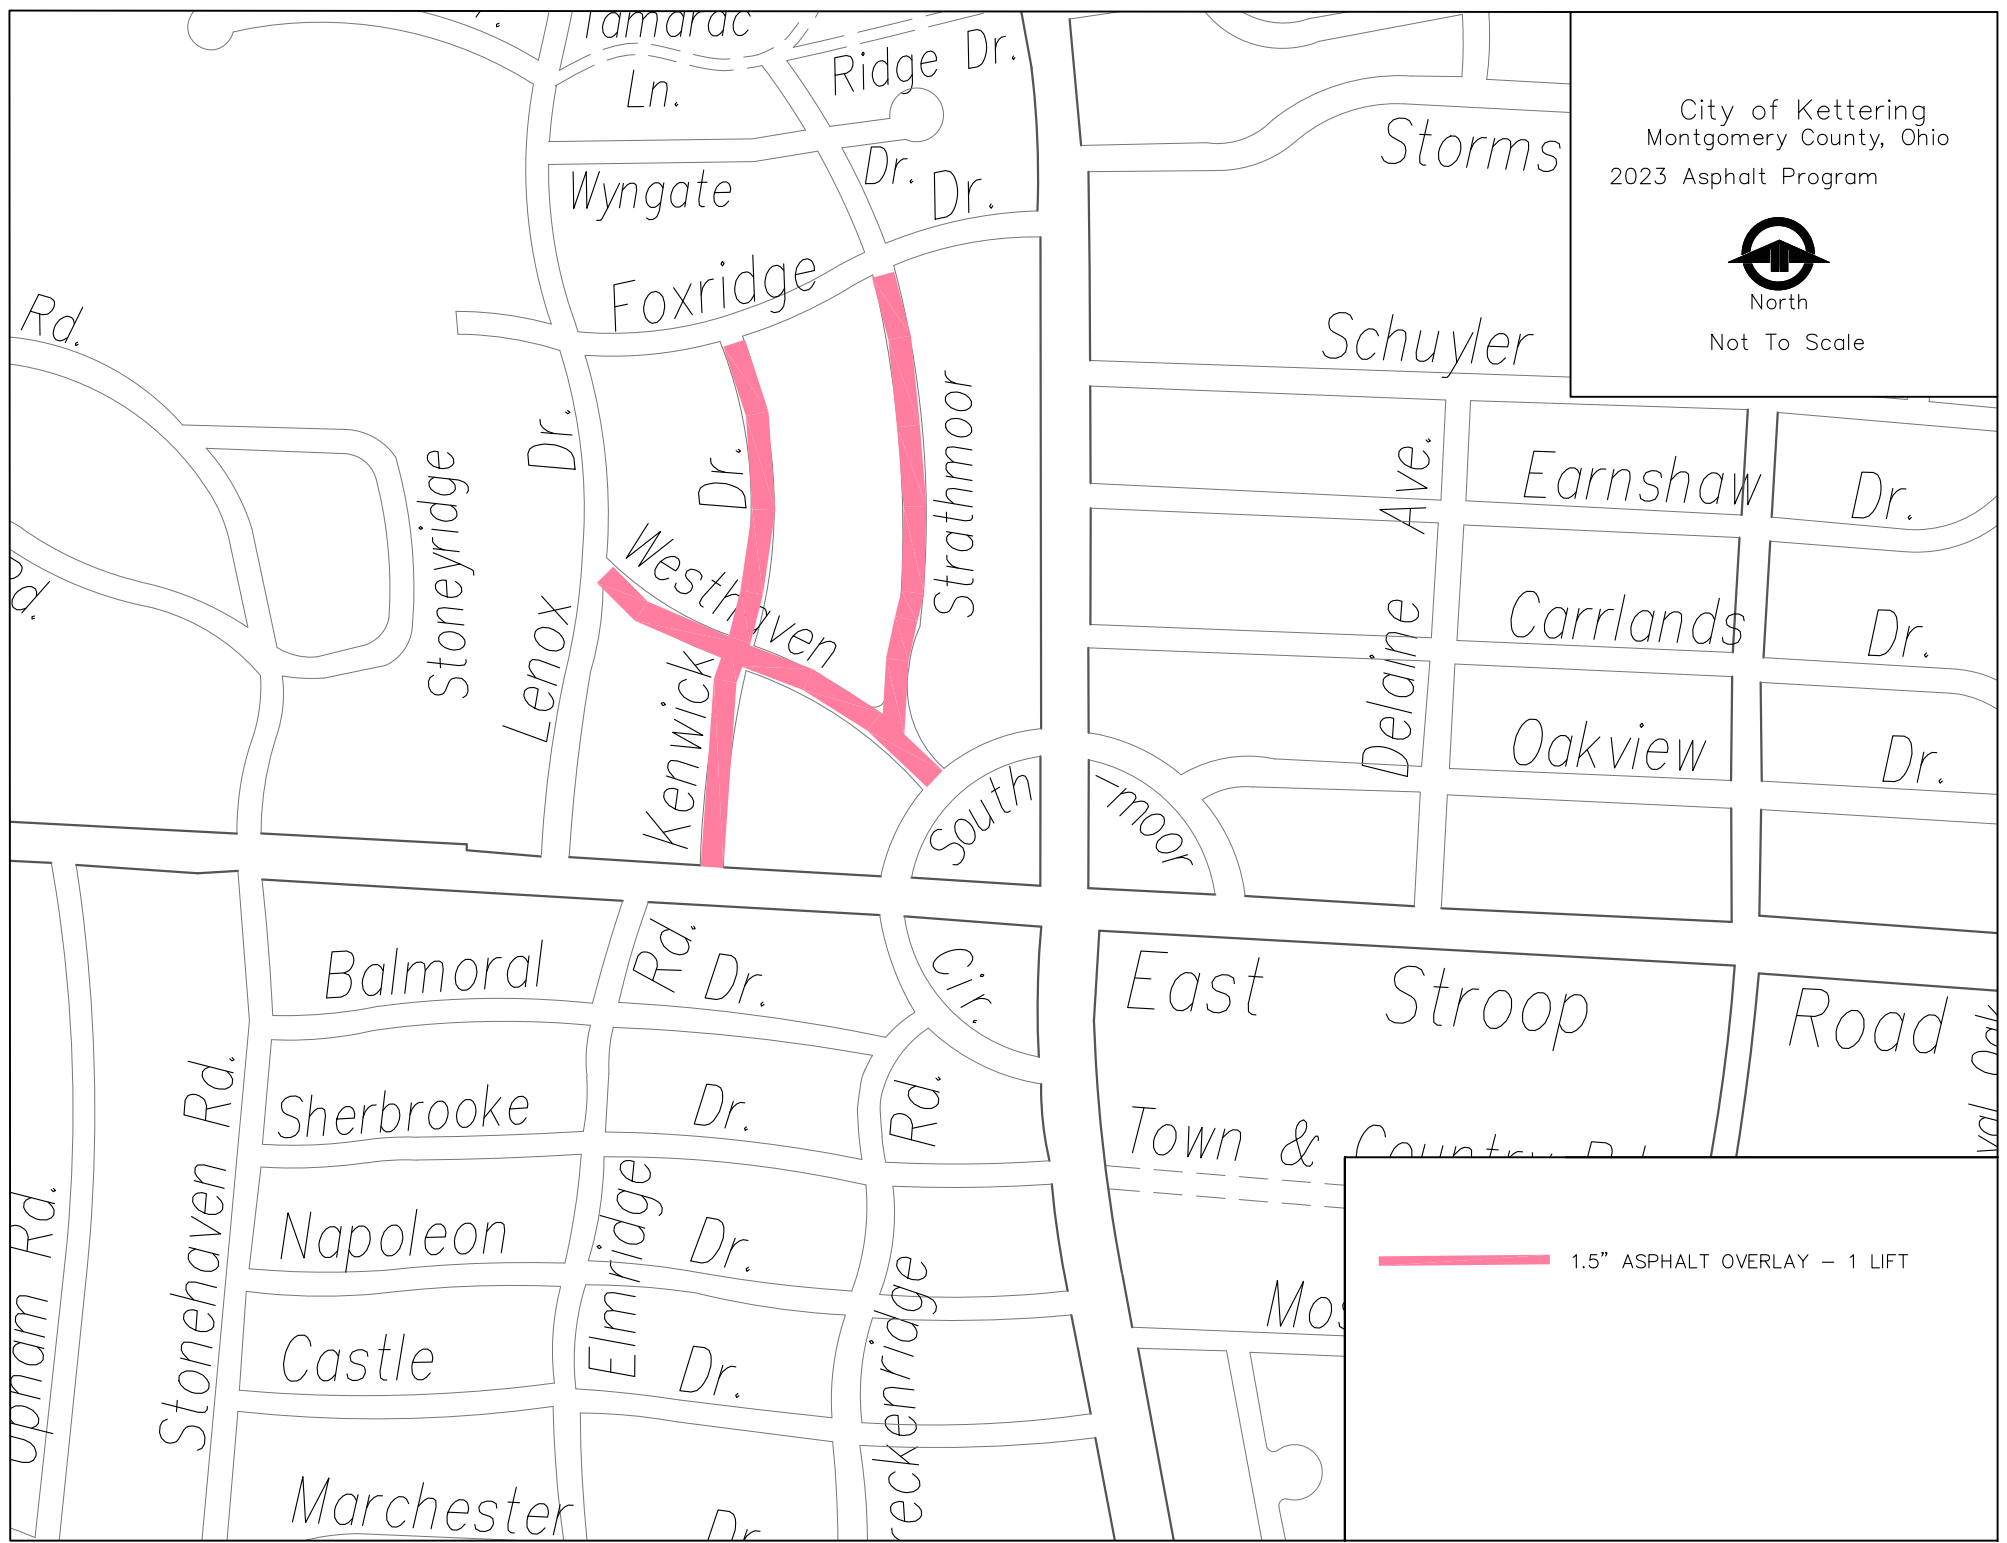

North  
Not To Scale

1.5" ASPHALT OVERLAY - 1 LIFT

City of Kettering  
Montgomery County, Ohio  
2023 Asphalt Overlay

North  
Not To Scale

1.5" Overlay - 1 Lift

City of Kettering  
Montgomery County, Ohio  
2023 Asphalt Program