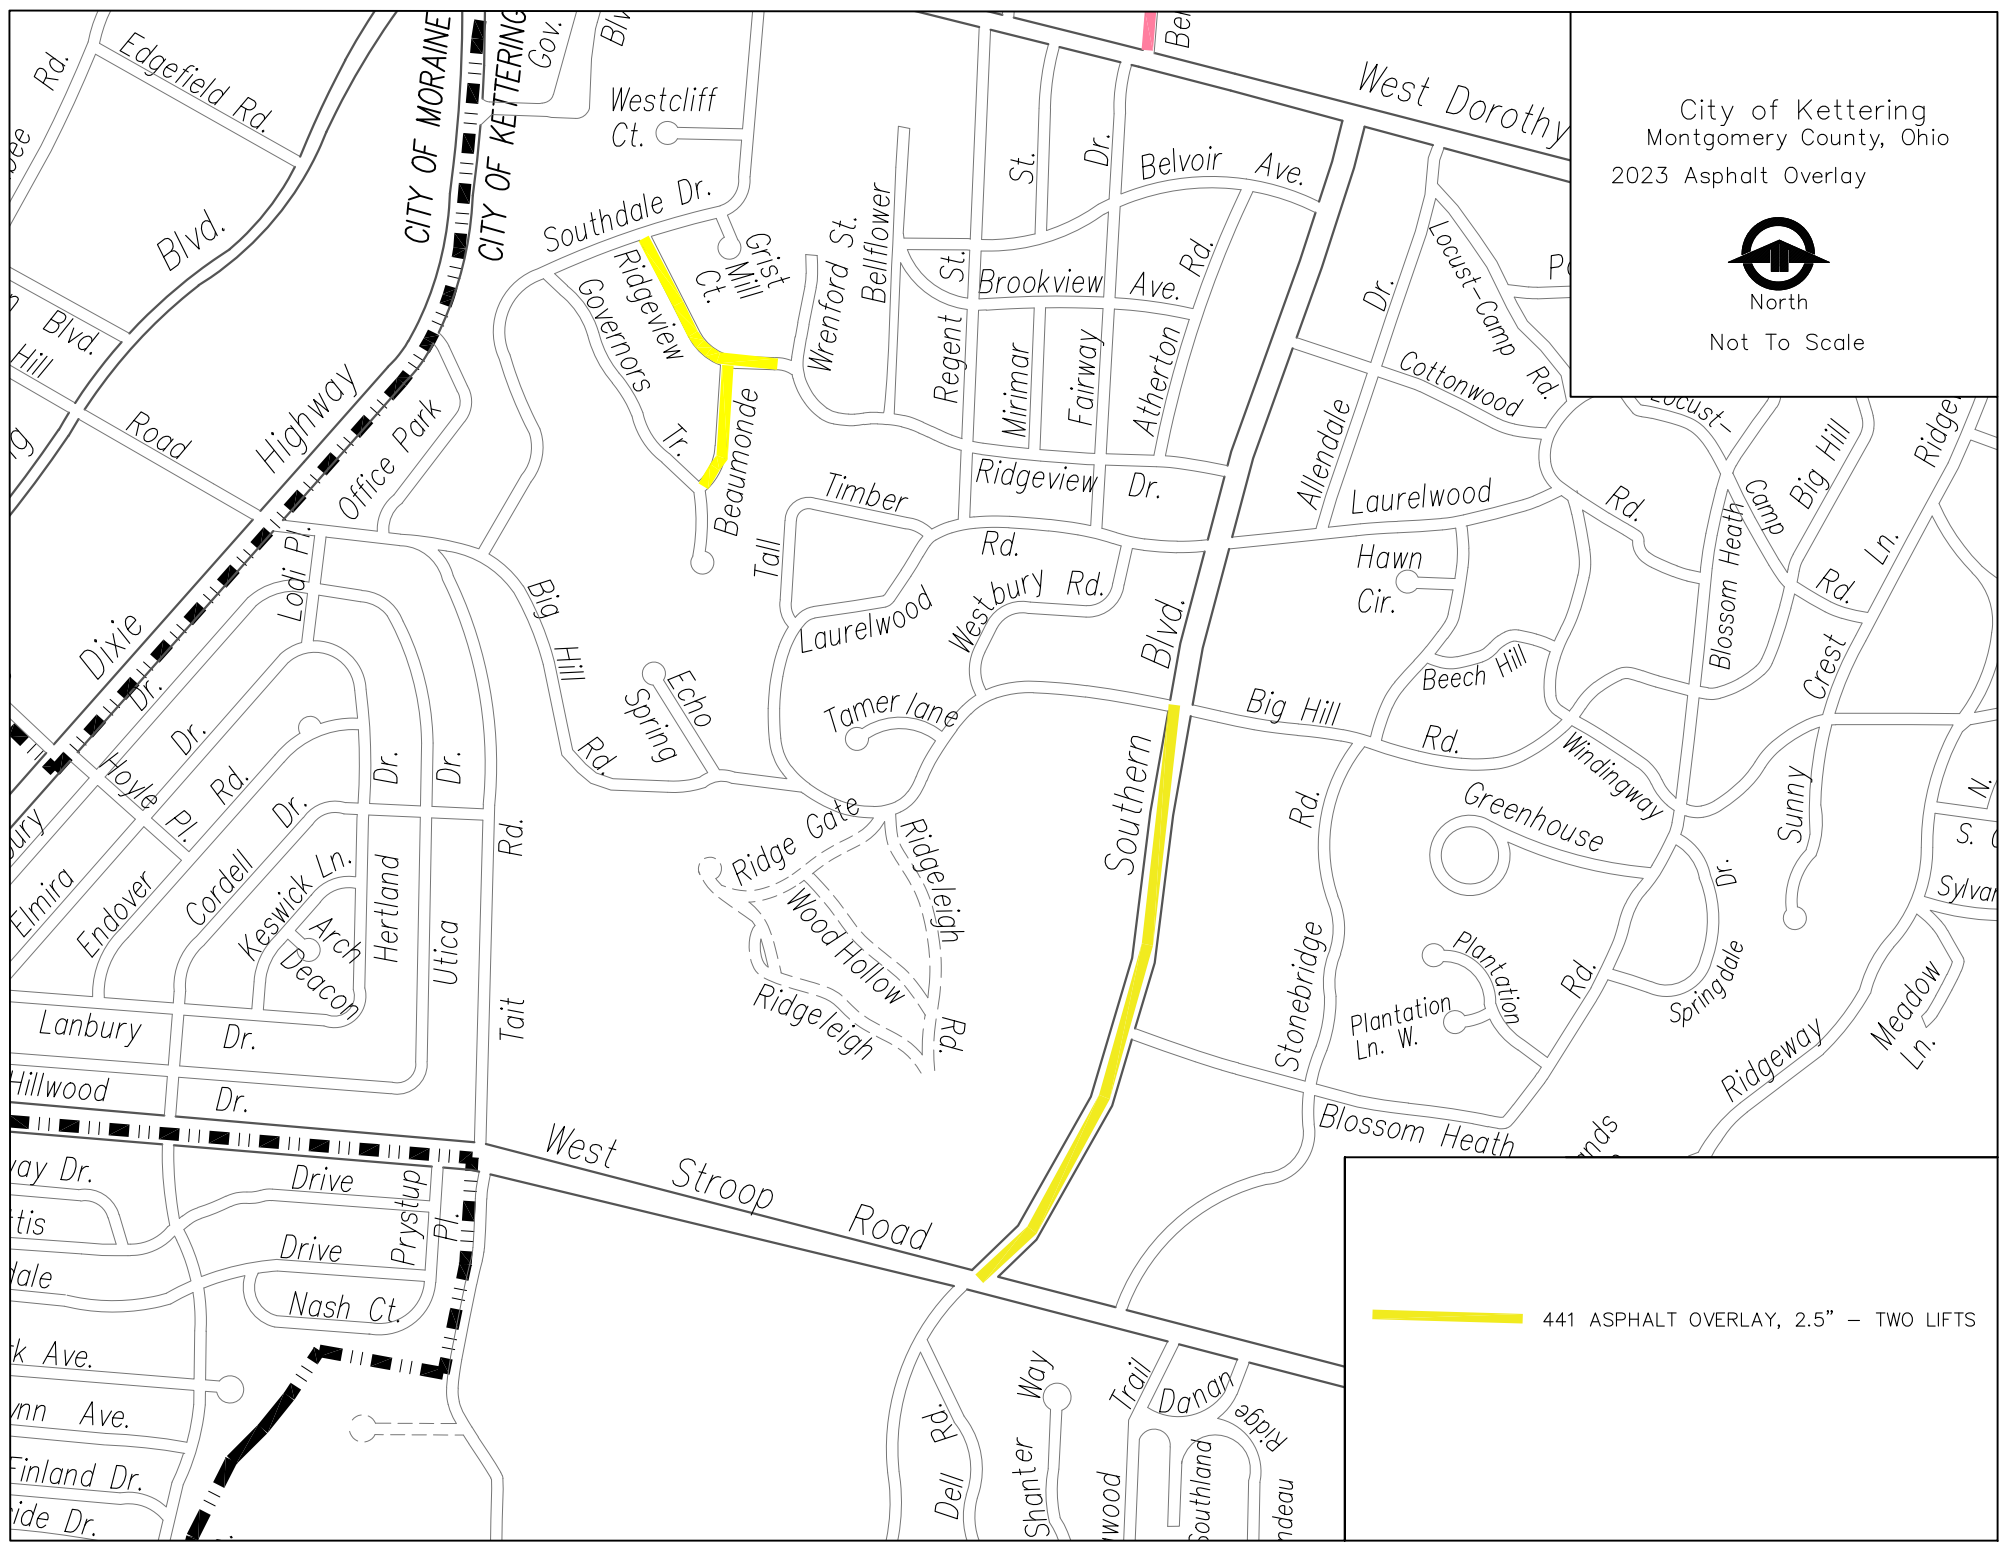

City of Kettering  
Montgomery County, Ohio  
2023 Asphalt Program

North

Not To Scale

City of Kettering  
Montgomery County, Ohio  
2023 Asphalt Program

North

Not To Scale

441 ASPHALT OVERLAY, 2.5" - TWO LIFTS

City of Kettering  
Montgomery County, Ohio  
2023 Asphalt Program

North

Not To Scale

 441 ASPHALT OVERLAY, 1.5" - ONE LIFT

City of Kettering  
Montgomery County, Ohio  
2023 Asphalt Overlay

North  
Not To Scale

 441 ASPHALT OVERLAY, 2.5" - TWO LIFTS

City of Kettering  
Montgomery County, Ohio  
2023 Asphalt Overlay Program

North  
Not To Scale

-  1.5" ASPHALT OVERLAY, 1 LIFT
-  2.5" ASPHALT OVERLAY, 2 LIFTS

City of Kettering  
Montgomery County, Ohio  
2023 Asphalt Program

North  
Not To Scale

1.5" ASPHALT OVERLAY - 1 LIFT

City of Kettering  
Montgomery County, Ohio  
2023 Asphalt Overlay

North  
Not To Scale

1.5" Overlay - 1 Lift

City of Kettering  
Montgomery County, Ohio  
2023 Asphalt Program