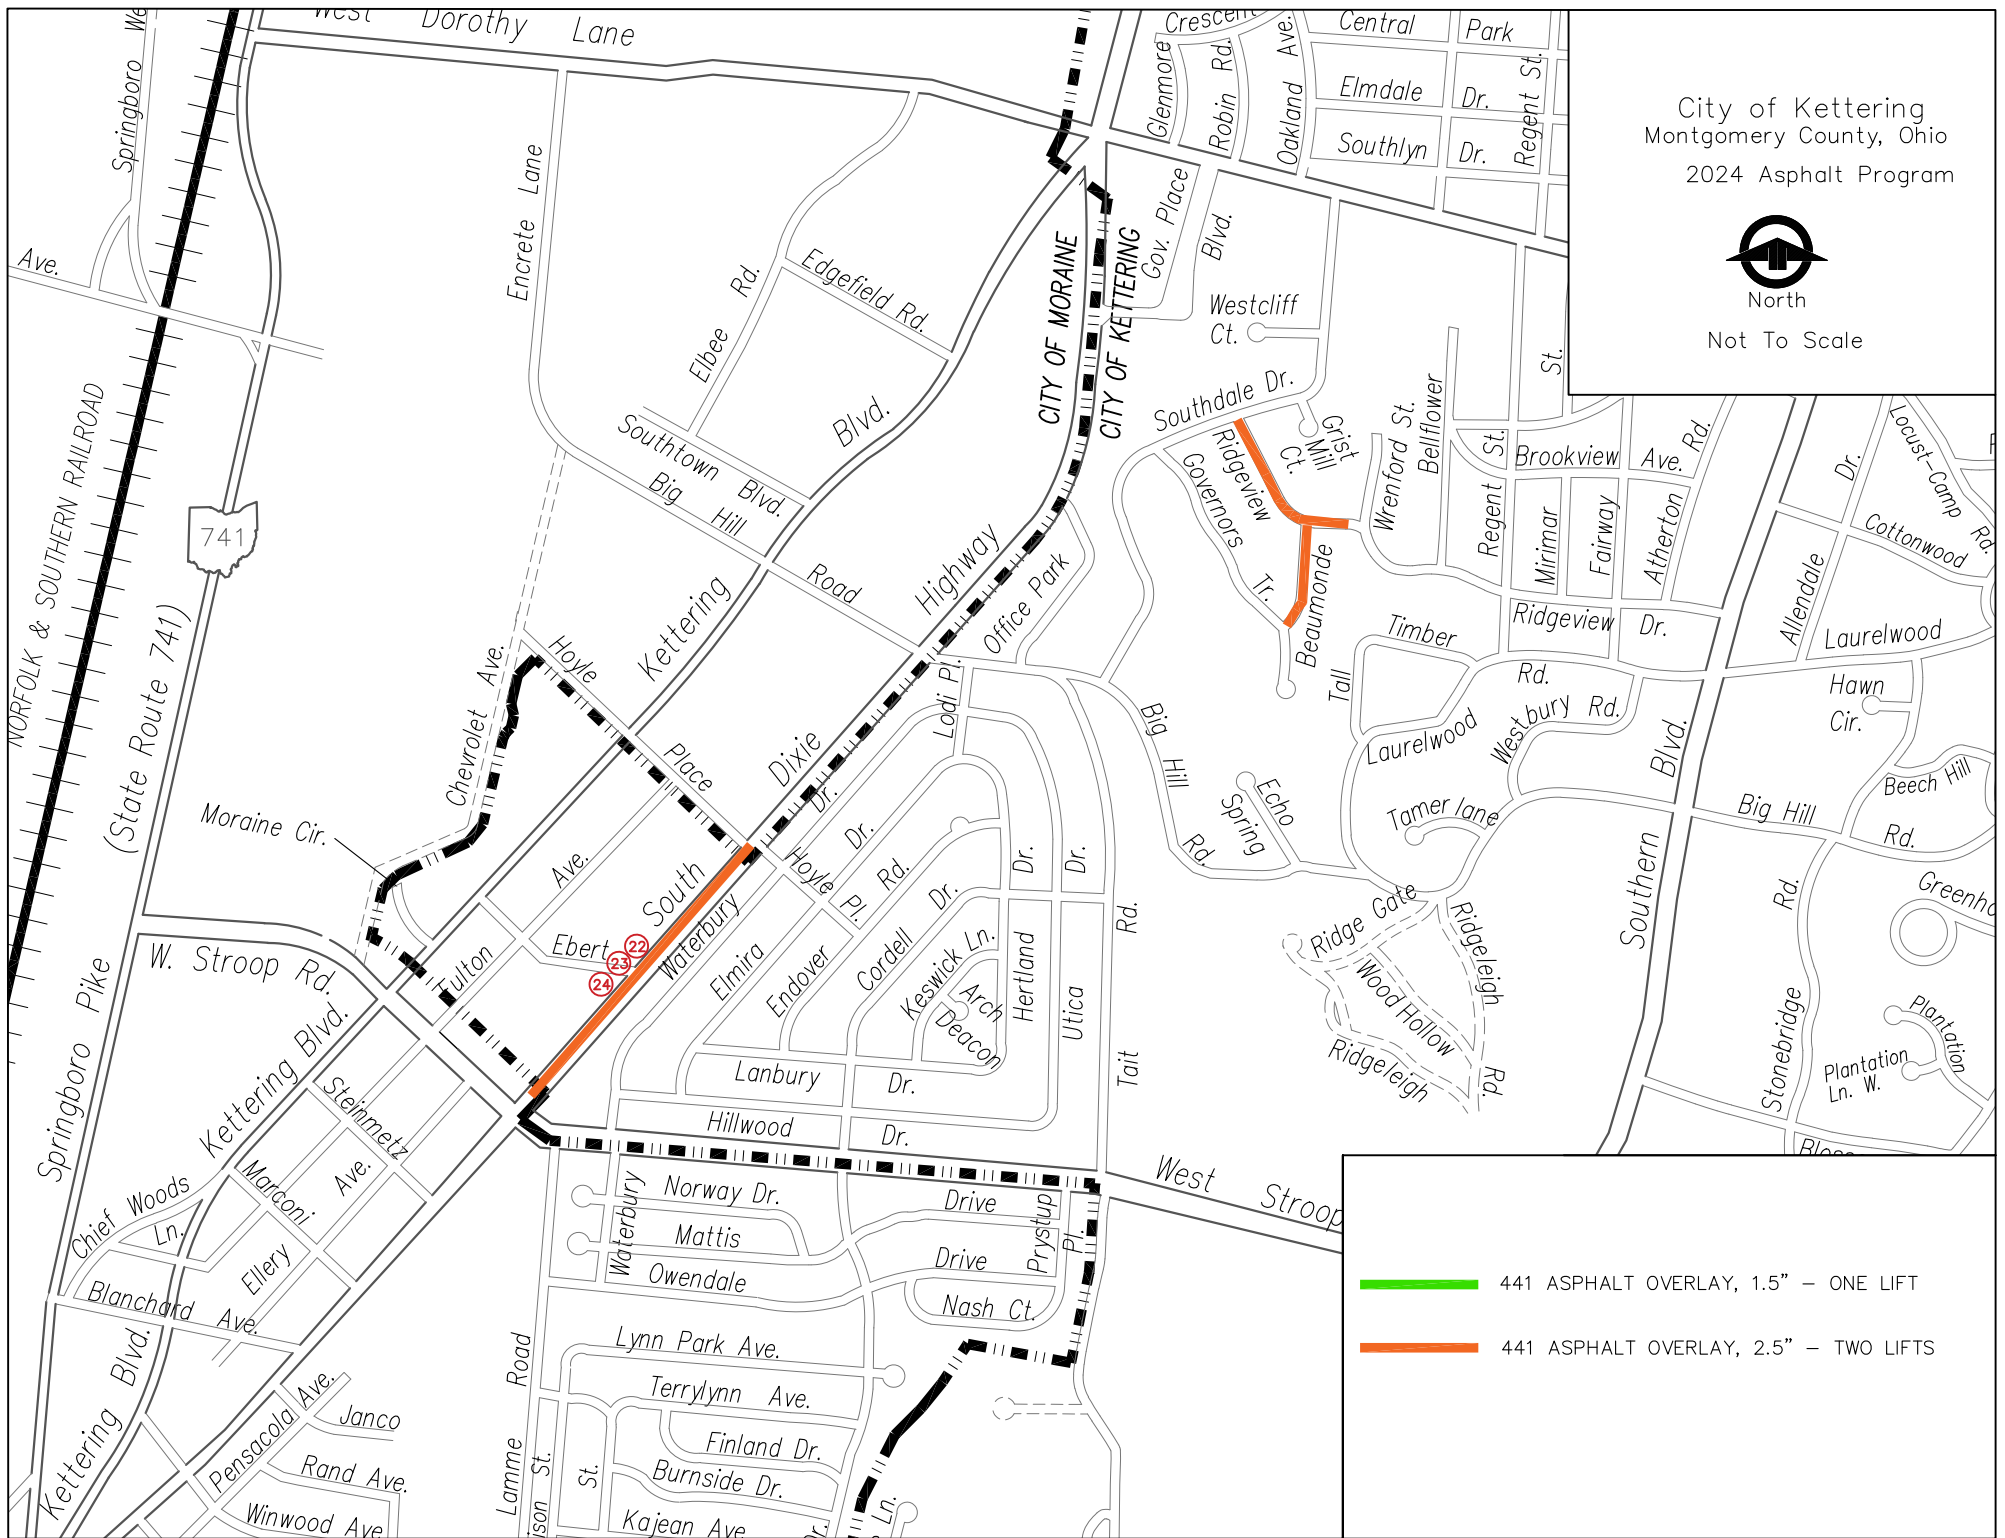

City of Kettering
Montgomery County, Ohio
2024 Asphalt Program

North
Not To Scale

City of Kettering
Montgomery County, Ohio
2024 Asphalt Program

North
Not To Scale

City of Kettering
Montgomery County, Ohio
2024 Asphalt Program

North

Not To Scale

441 ASPHALT OVERLAY, 1.5" - ONE LIFT

City of Kettering
Montgomery County, Ohio
2024 Asphalt Overlay

North
Not To Scale

City of Kettering
Montgomery County, Ohio
2024 Asphalt Overlay Program

North
Not To Scale

 1.5" ASPHALT OVERLAY, 1 LIFT

City of Kettering
Montgomery County, Ohio
2024 Asphalt Program

North
Not To Scale

FULL DEPTH
REPAIR

2.5" ASPHALT OVERLAY - 2 LIFTS