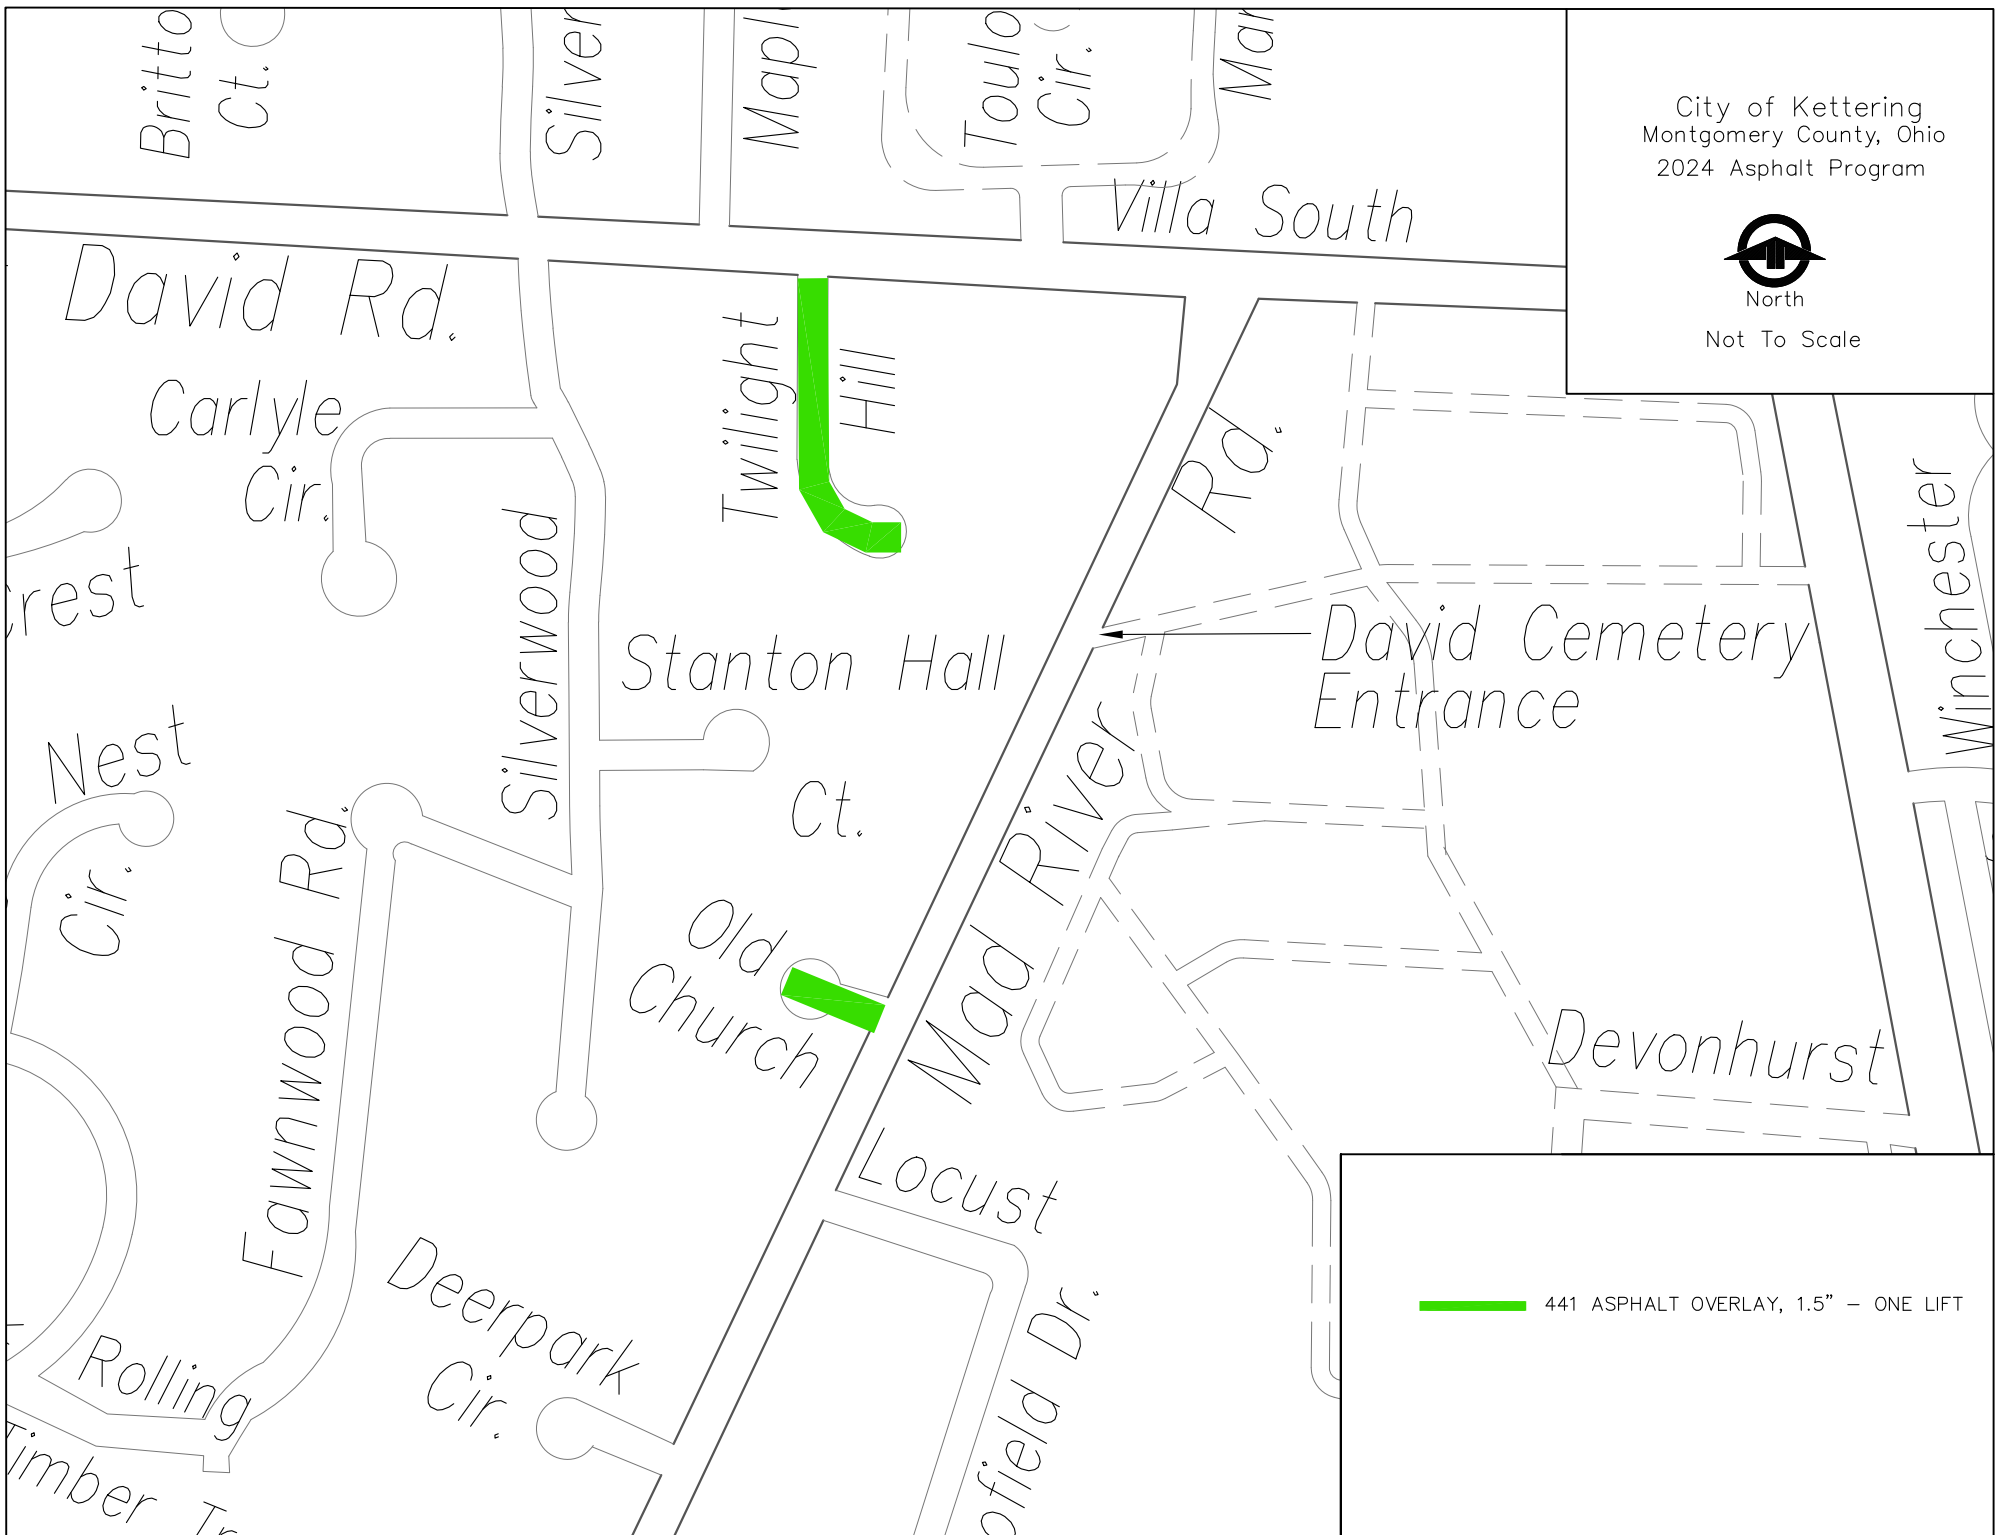

City of Kettering
Montgomery County, Ohio
2024 Asphalt Program

North
Not To Scale

City of Kettering
Montgomery County, Ohio
2024 Asphalt Program

North
Not To Scale

City of Kettering
Montgomery County, Ohio
2024 Asphalt Program

North

Not To Scale

441 ASPHALT OVERLAY, 1.5" - ONE LIFT

City of Kettering
Montgomery County, Ohio
2024 Asphalt Overlay

North
Not To Scale

City of Kettering
Montgomery County, Ohio
2024 Asphalt Overlay Program

North
Not To Scale

 1.5" ASPHALT OVERLAY, 1 LIFT

City of Kettering
Montgomery County, Ohio
2024 Asphalt Program

North
Not To Scale

FULL DEPTH
REPAIR

2.5" ASPHALT OVERLAY - 2 LIFTS