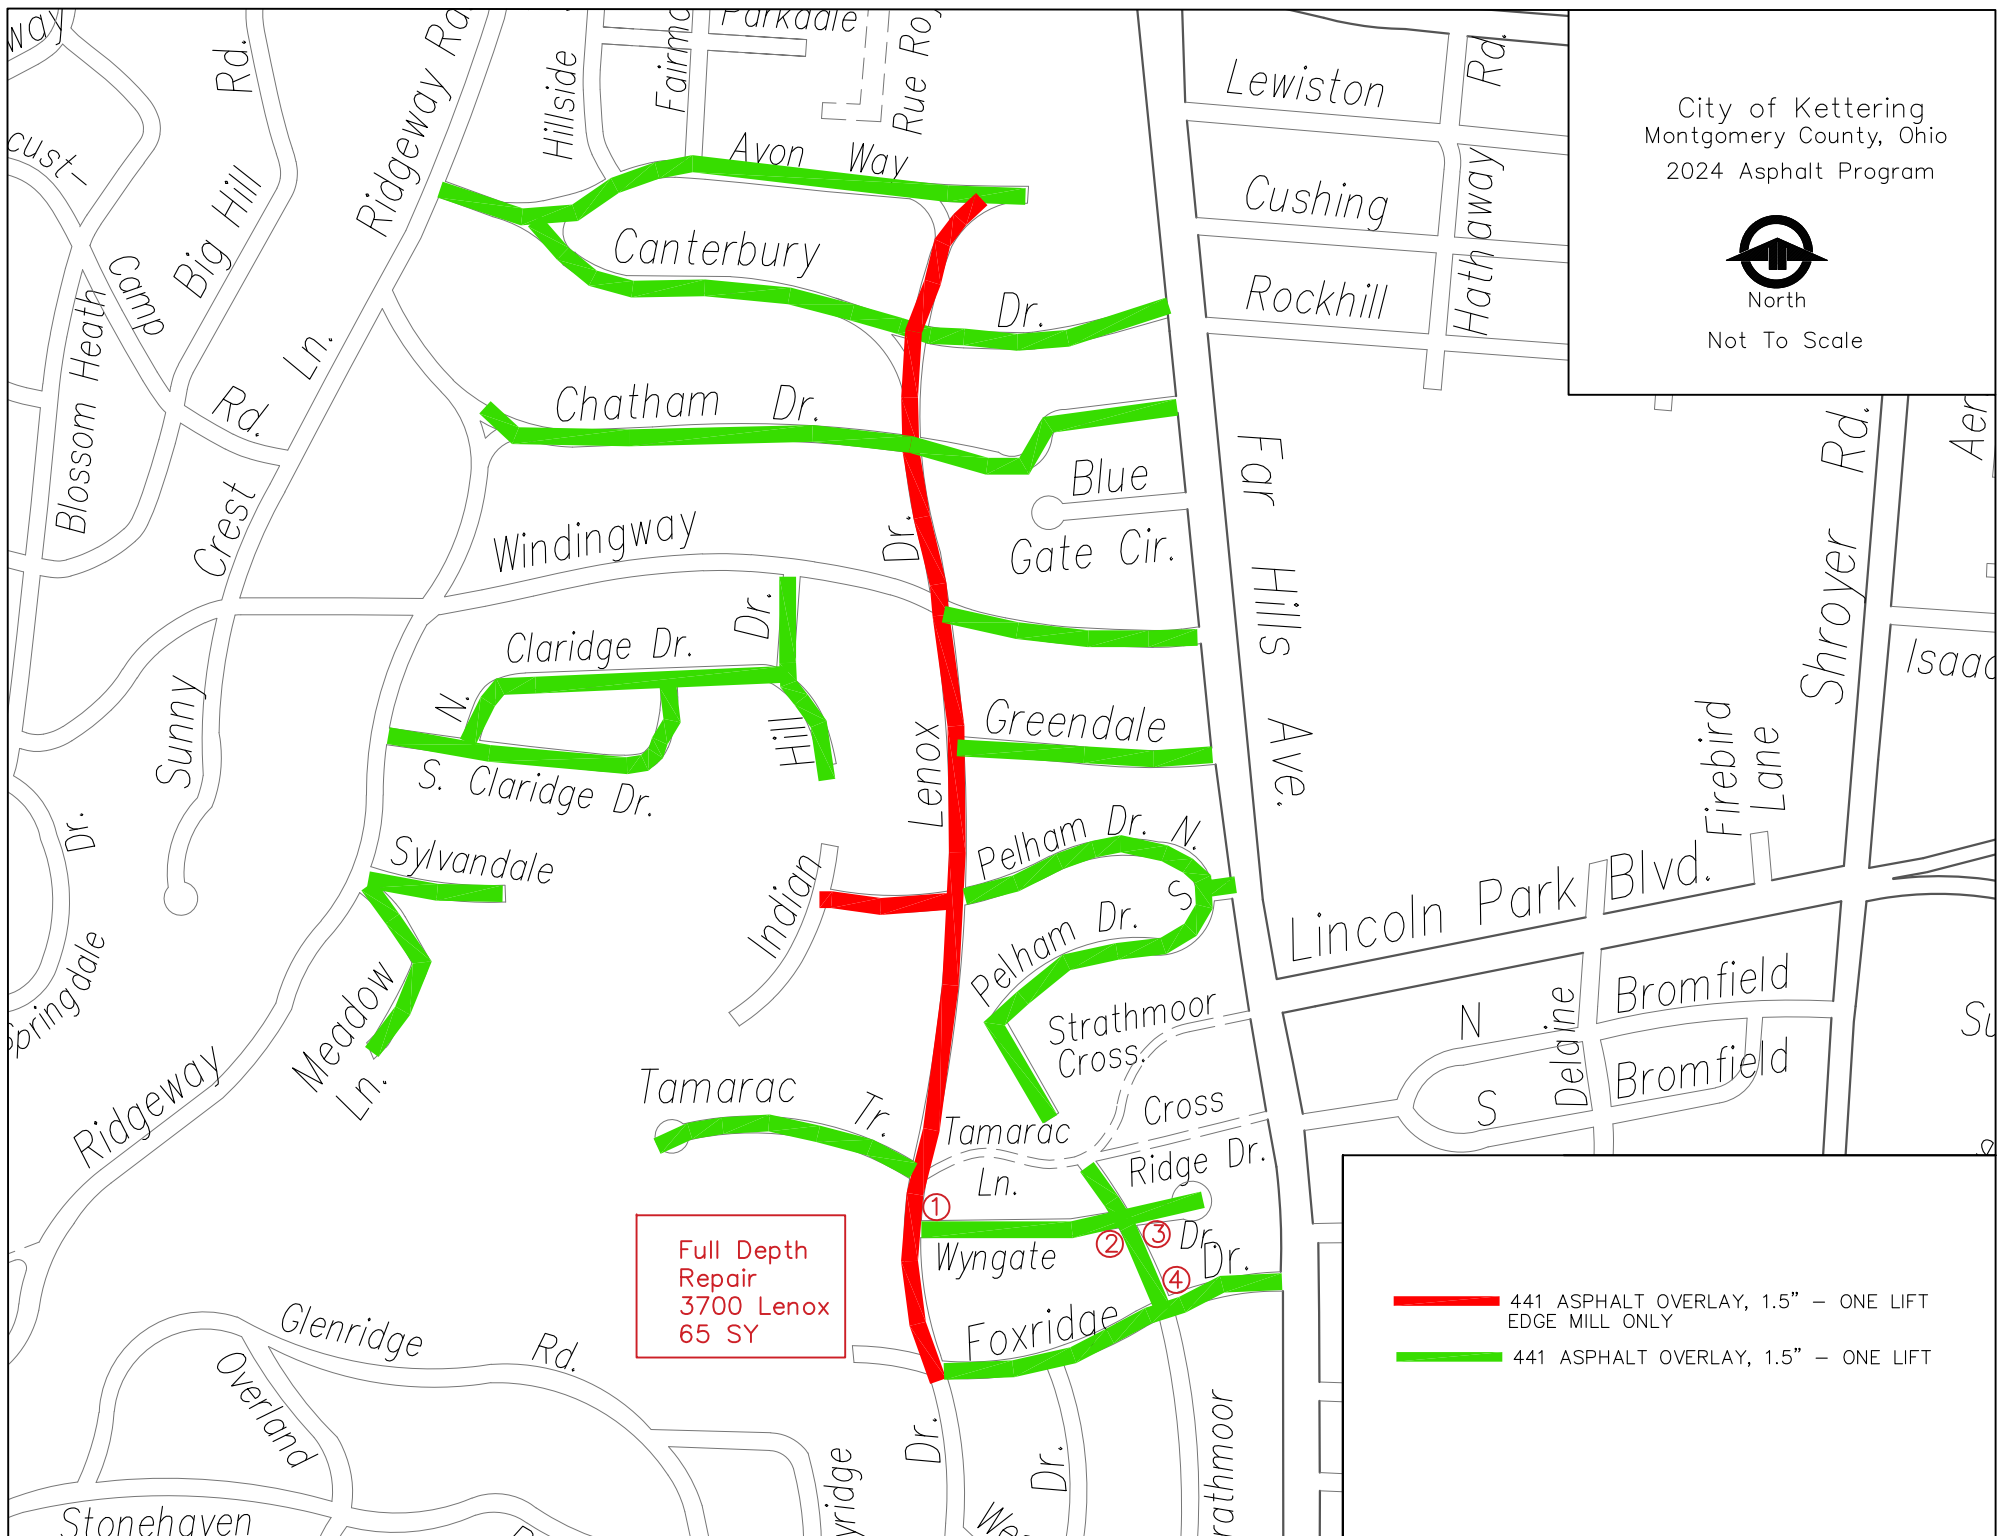

City of Kettering
Montgomery County, Ohio
2024 Asphalt Program

North
Not To Scale

City of Kettering
Montgomery County, Ohio
2024 Asphalt Program

North
Not To Scale

City of Kettering
Montgomery County, Ohio
2024 Asphalt Program

North

Not To Scale

441 ASPHALT OVERLAY, 1.5" - ONE LIFT

City of Kettering
Montgomery County, Ohio
2024 Asphalt Overlay

North
Not To Scale

City of Kettering
Montgomery County, Ohio
2024 Asphalt Overlay Program

North
Not To Scale

 1.5" ASPHALT OVERLAY, 1 LIFT

City of Kettering
Montgomery County, Ohio
2024 Asphalt Program

North
Not To Scale

FULL DEPTH
REPAIR

2.5" ASPHALT OVERLAY - 2 LIFTS