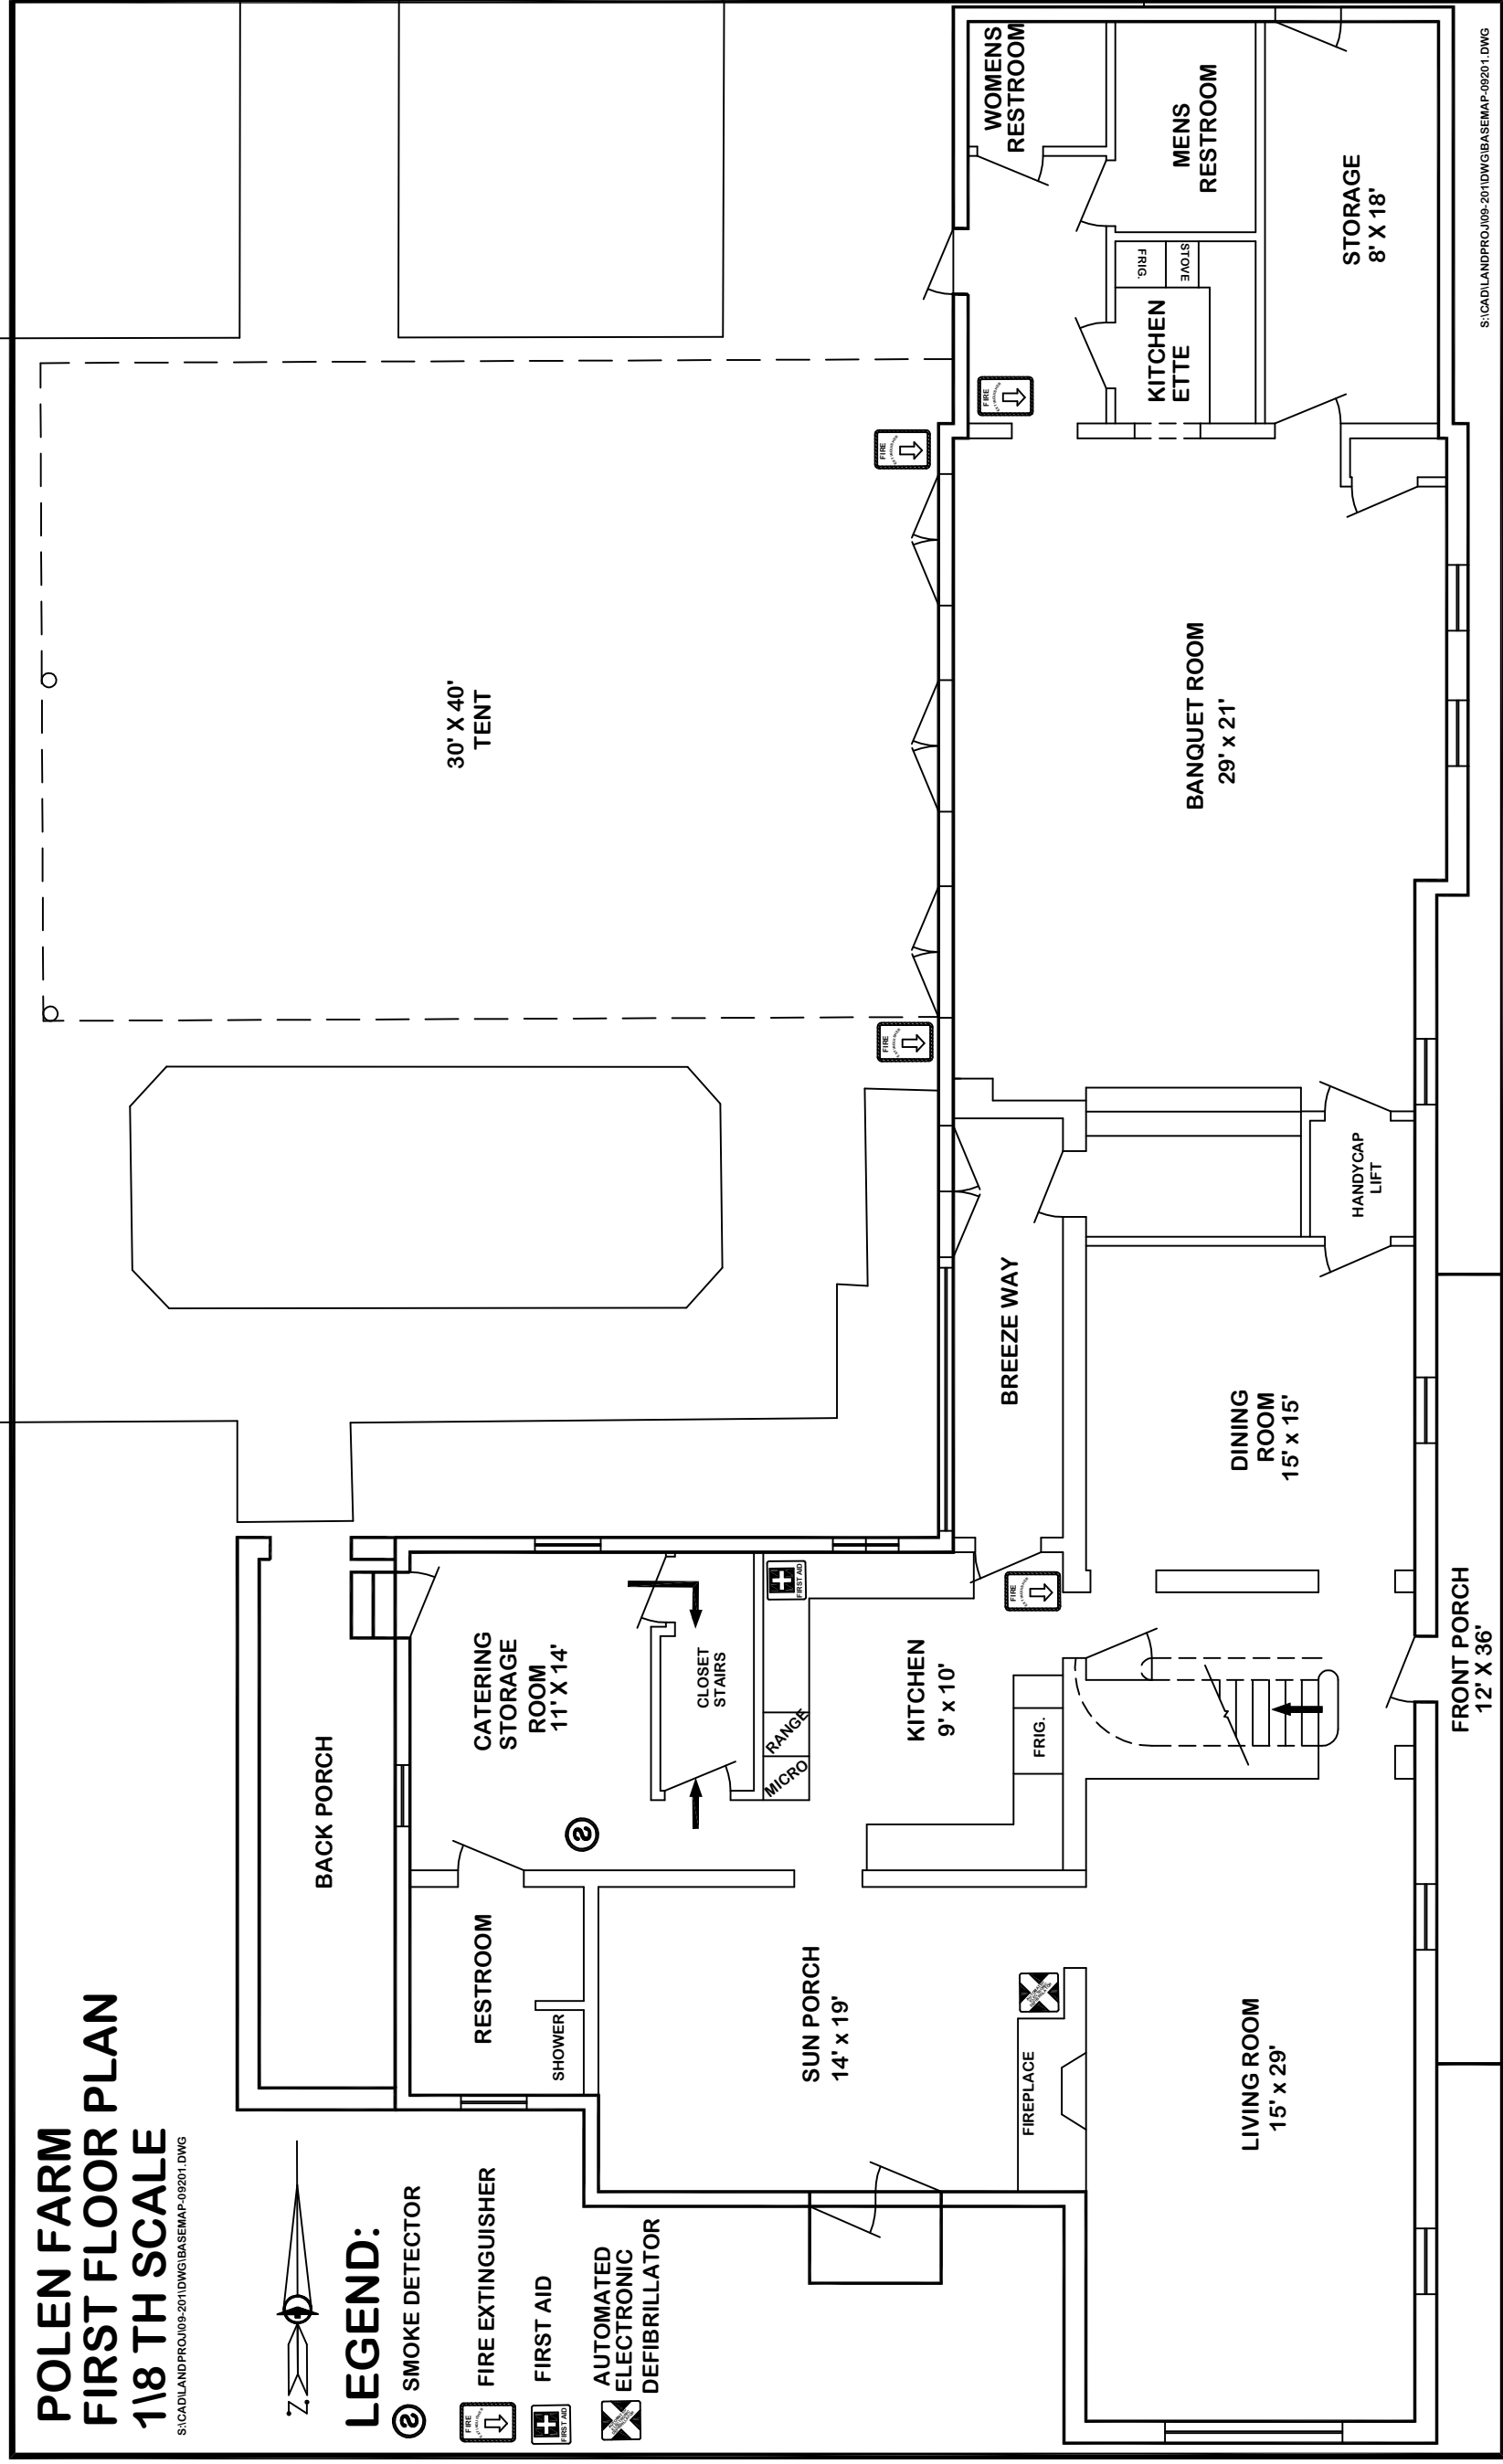

**POLEN FARM
FIRST FLOOR PLAN
1/8 TH SCALE**

S:\CAD\LANDPROJ\09-201\DWG\BASEMAP-09201.DWG

LEGEND:

-  SMOKE DETECTOR
-  FIRE EXTINGUISHER
-  FIRST AID
-  AUTOMATED ELECTRONIC DEFIBRILLATOR

S:\CAD\LANDPROJ\09-201\DWG\BASEMAP-09201.DWG