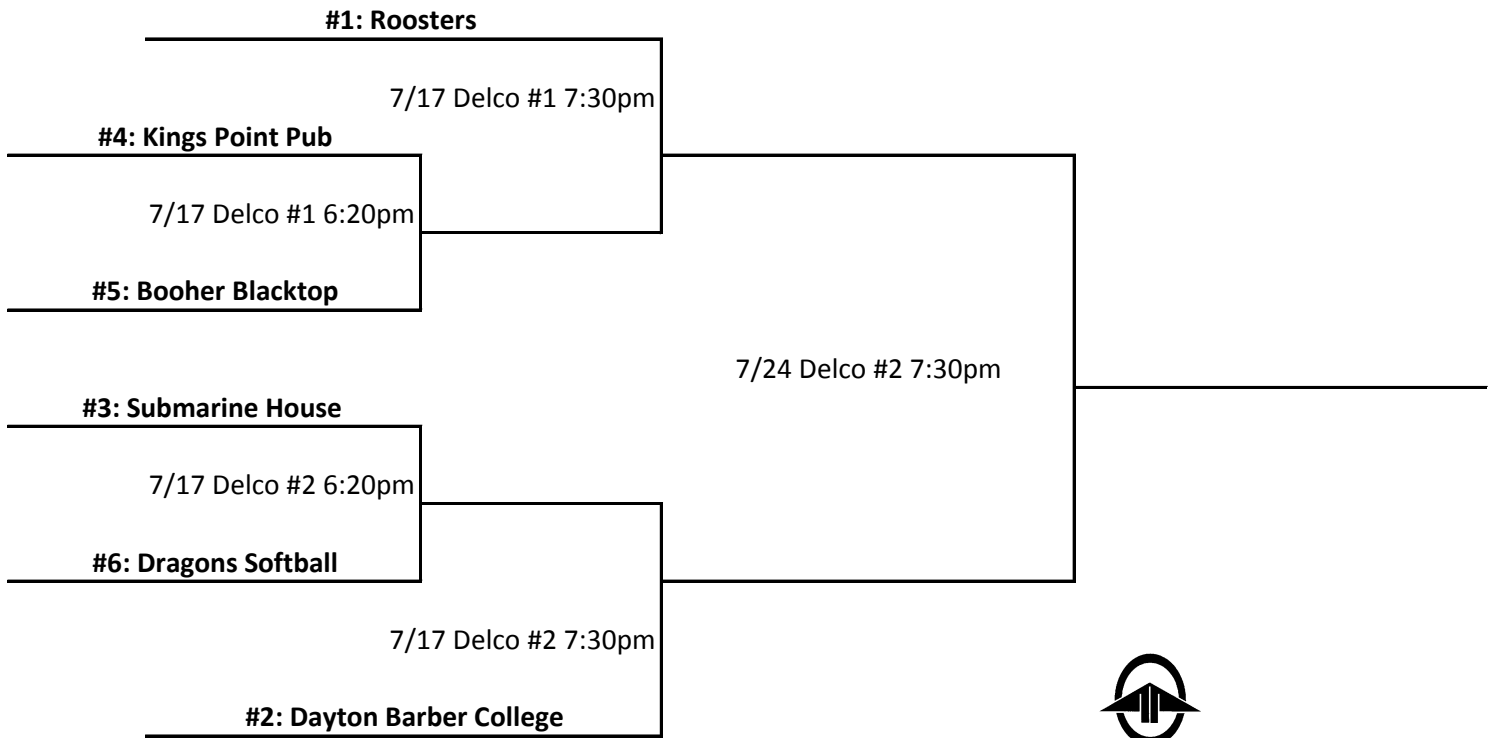

2017 Adult Summer Softball Tournament
Division II - Monday Men's - Normal Single Elimination

TOP 6 TEAMS

BOTTOM 6 TEAMS