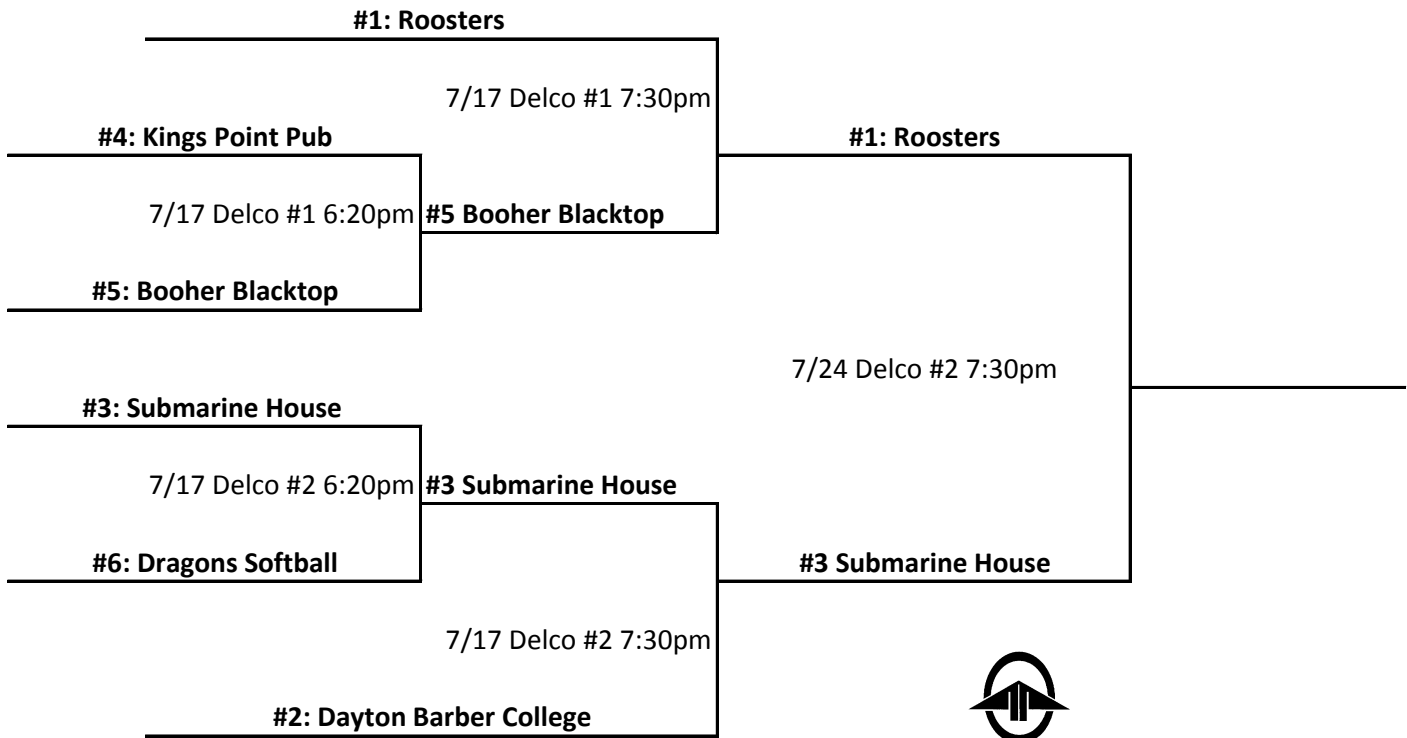

2017 Adult Summer Softball Tournament  
 Division II - Monday Men's - Normal Single Elimination

TOP 6 TEAMS

CITY OF KETTERING

PARKS, RECREATION AND CULTURAL ARTS DEPARTMENT

BOTTOM 6 TEAMS