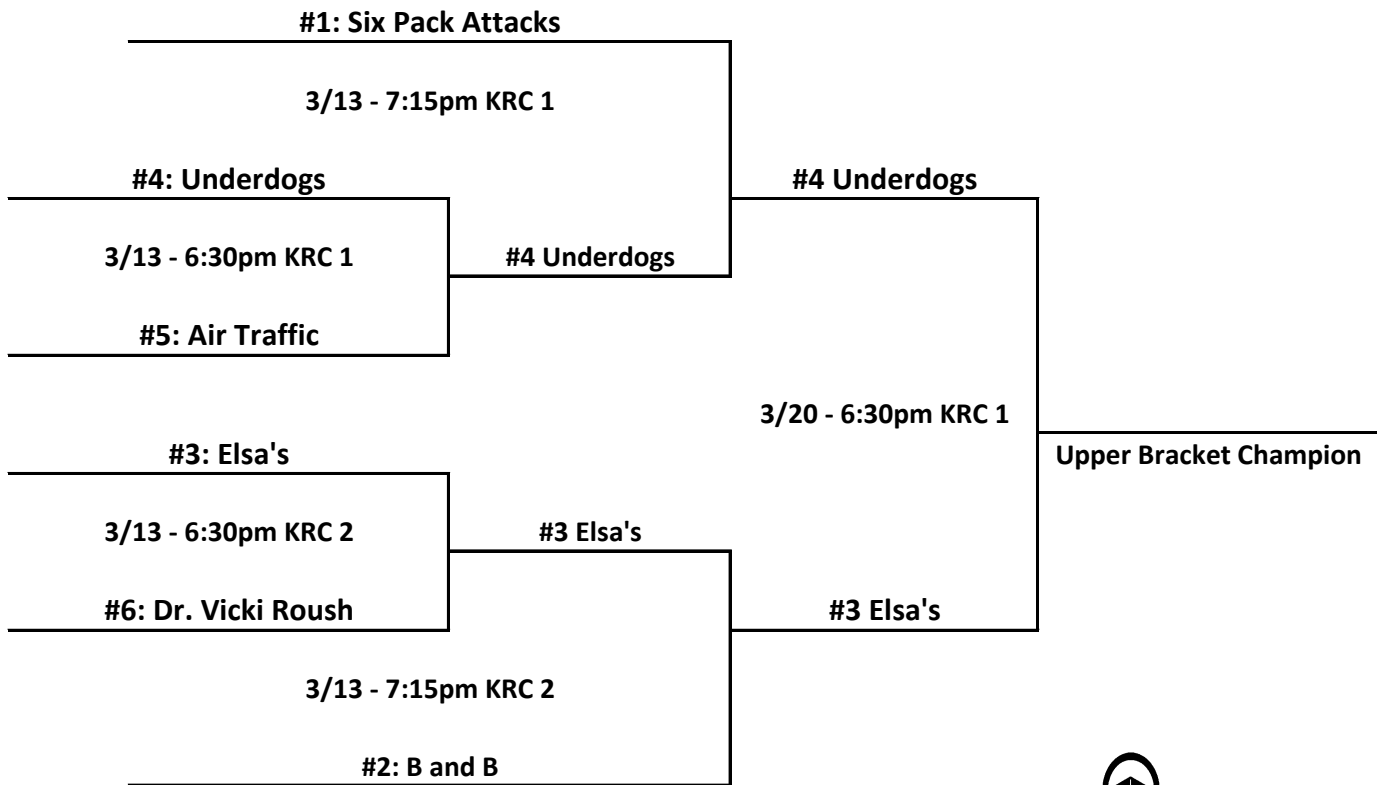

2019 Adult Winter Volleyball Tournament

Wednesday Coed D2 - Single Elimination

TOP 6 TEAMS

BOTTOM 5 TEAMS