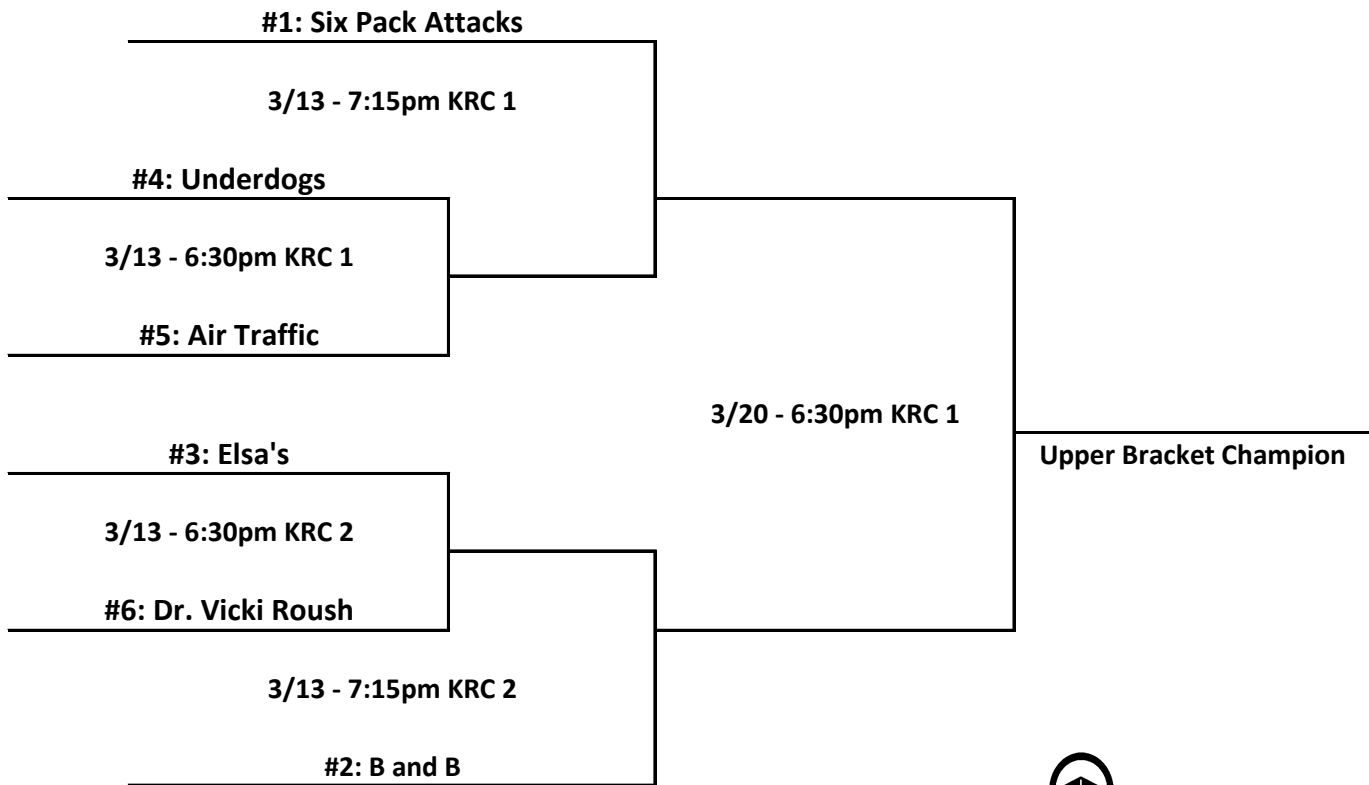

2019 Adult Winter Volleyball Tournament

Wednesday Coed D2 - Single Elimination

TOP 6 TEAMS

BOTTOM 5 TEAMS